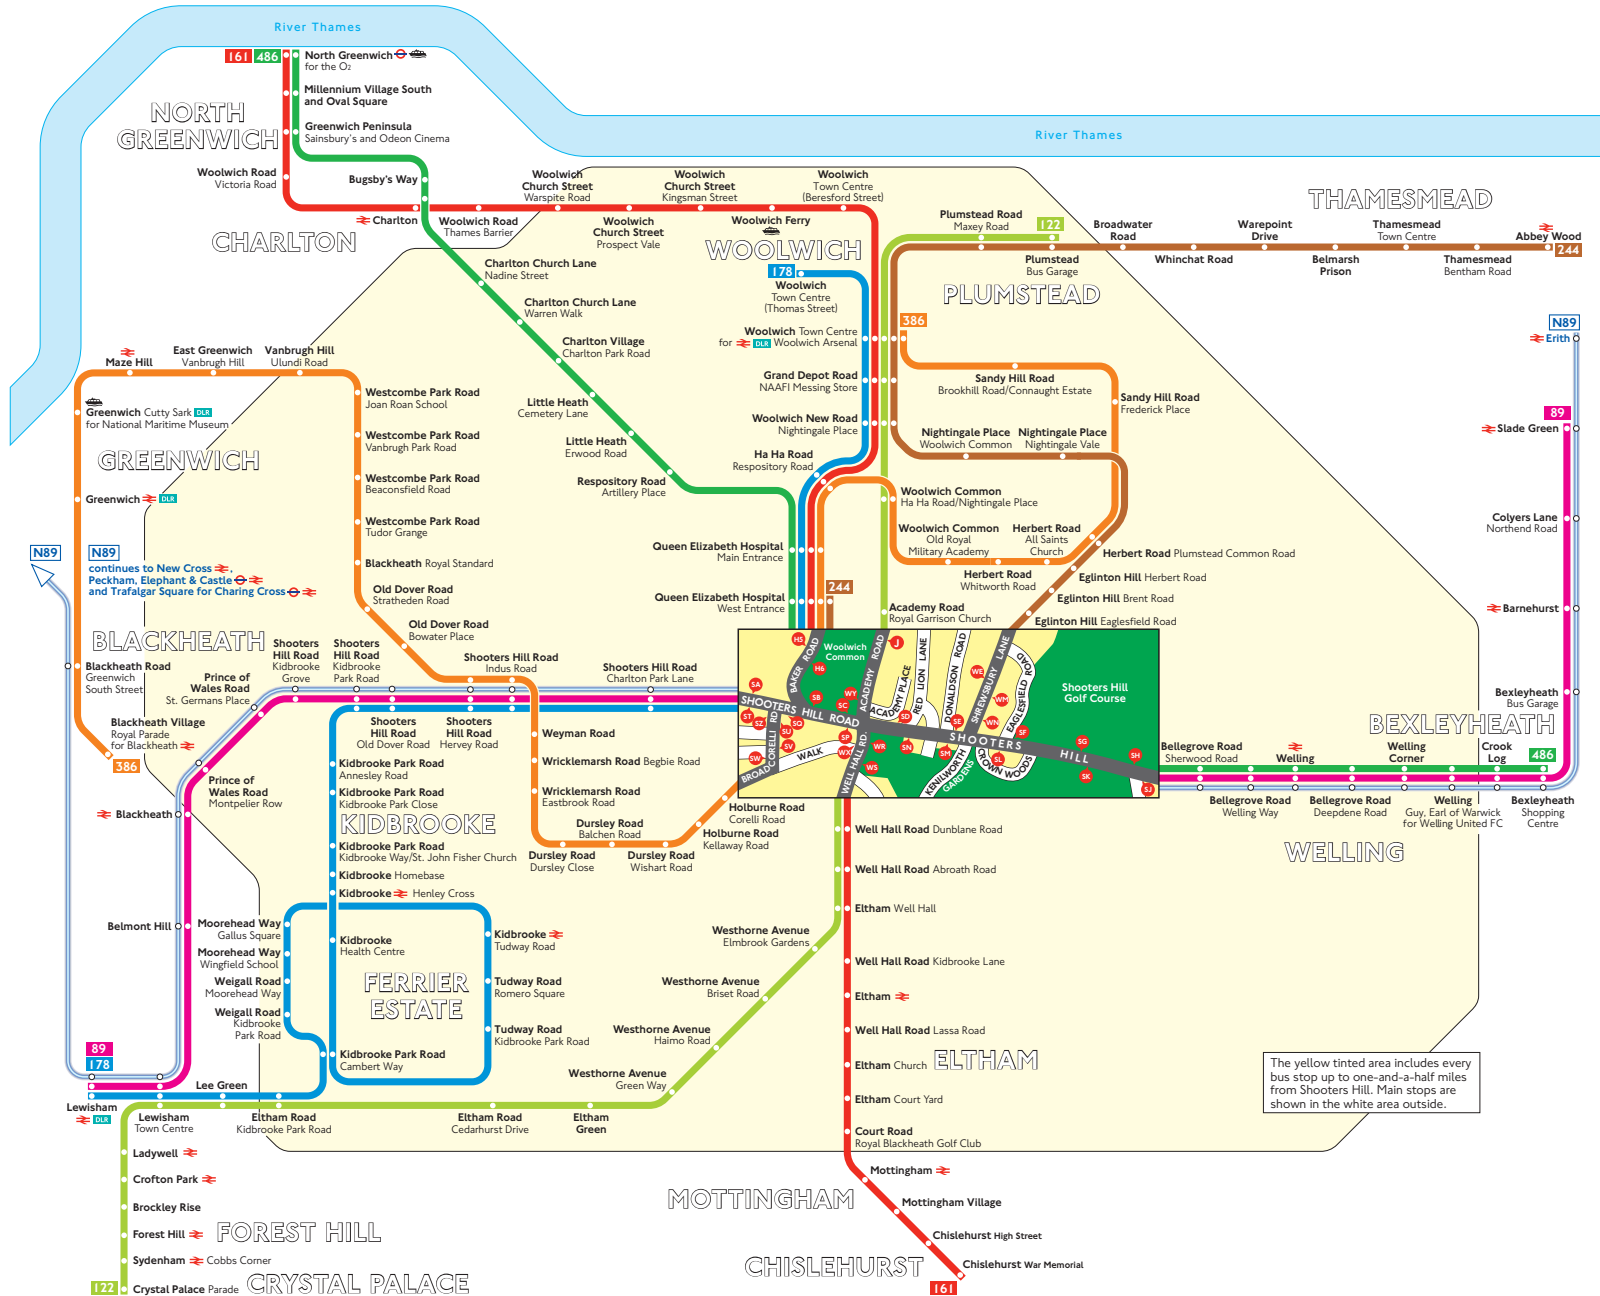

Buses from Shooters Hill

Key

- Connections with Underground
- Connections with National Rail
- Connections with Docklands Light Railway
- Connections with river boats

Red discs show the bus stop you need for your chosen bus service. The disc **A** appears on the top of the bus stop in the street (see map of town centre in centre of diagram).

Route finder

Day buses

Bus route	Towards	Bus stops
89	Lewisham	SJ SK SL SM SN SP SO ST
	Slade Green	SA SB SC SD SE SF SG SH
122	Crystal Palace	J WR WS
	Plumstead	WX WY
161	Chislehurst	H6 SB SC SD SE SF SG SH
	North Greenwich	H5 SP WX
178	Lewisham	H6 SO ST
	Woolwich	H5 SA
244	Abbey Wood	H6 SB SC SD SE SF SG SH
	Queen Elizabeth Hospital	H5 SM SN SP SW WN
386	Blackheath Village	H6 SO SU SV
	Woolwich	H5 SW SZ
486	Bexleyheath	H6 SB SC SD SE SF SG SH
	North Greenwich	H5 SJ SK SL SM SN SP

Night buses

Bus route	Towards	Bus stops
N89	Erith	SA SB SC SD SE SF SG SH
	Trafalgar Square	SJ SK SL SM SN SP