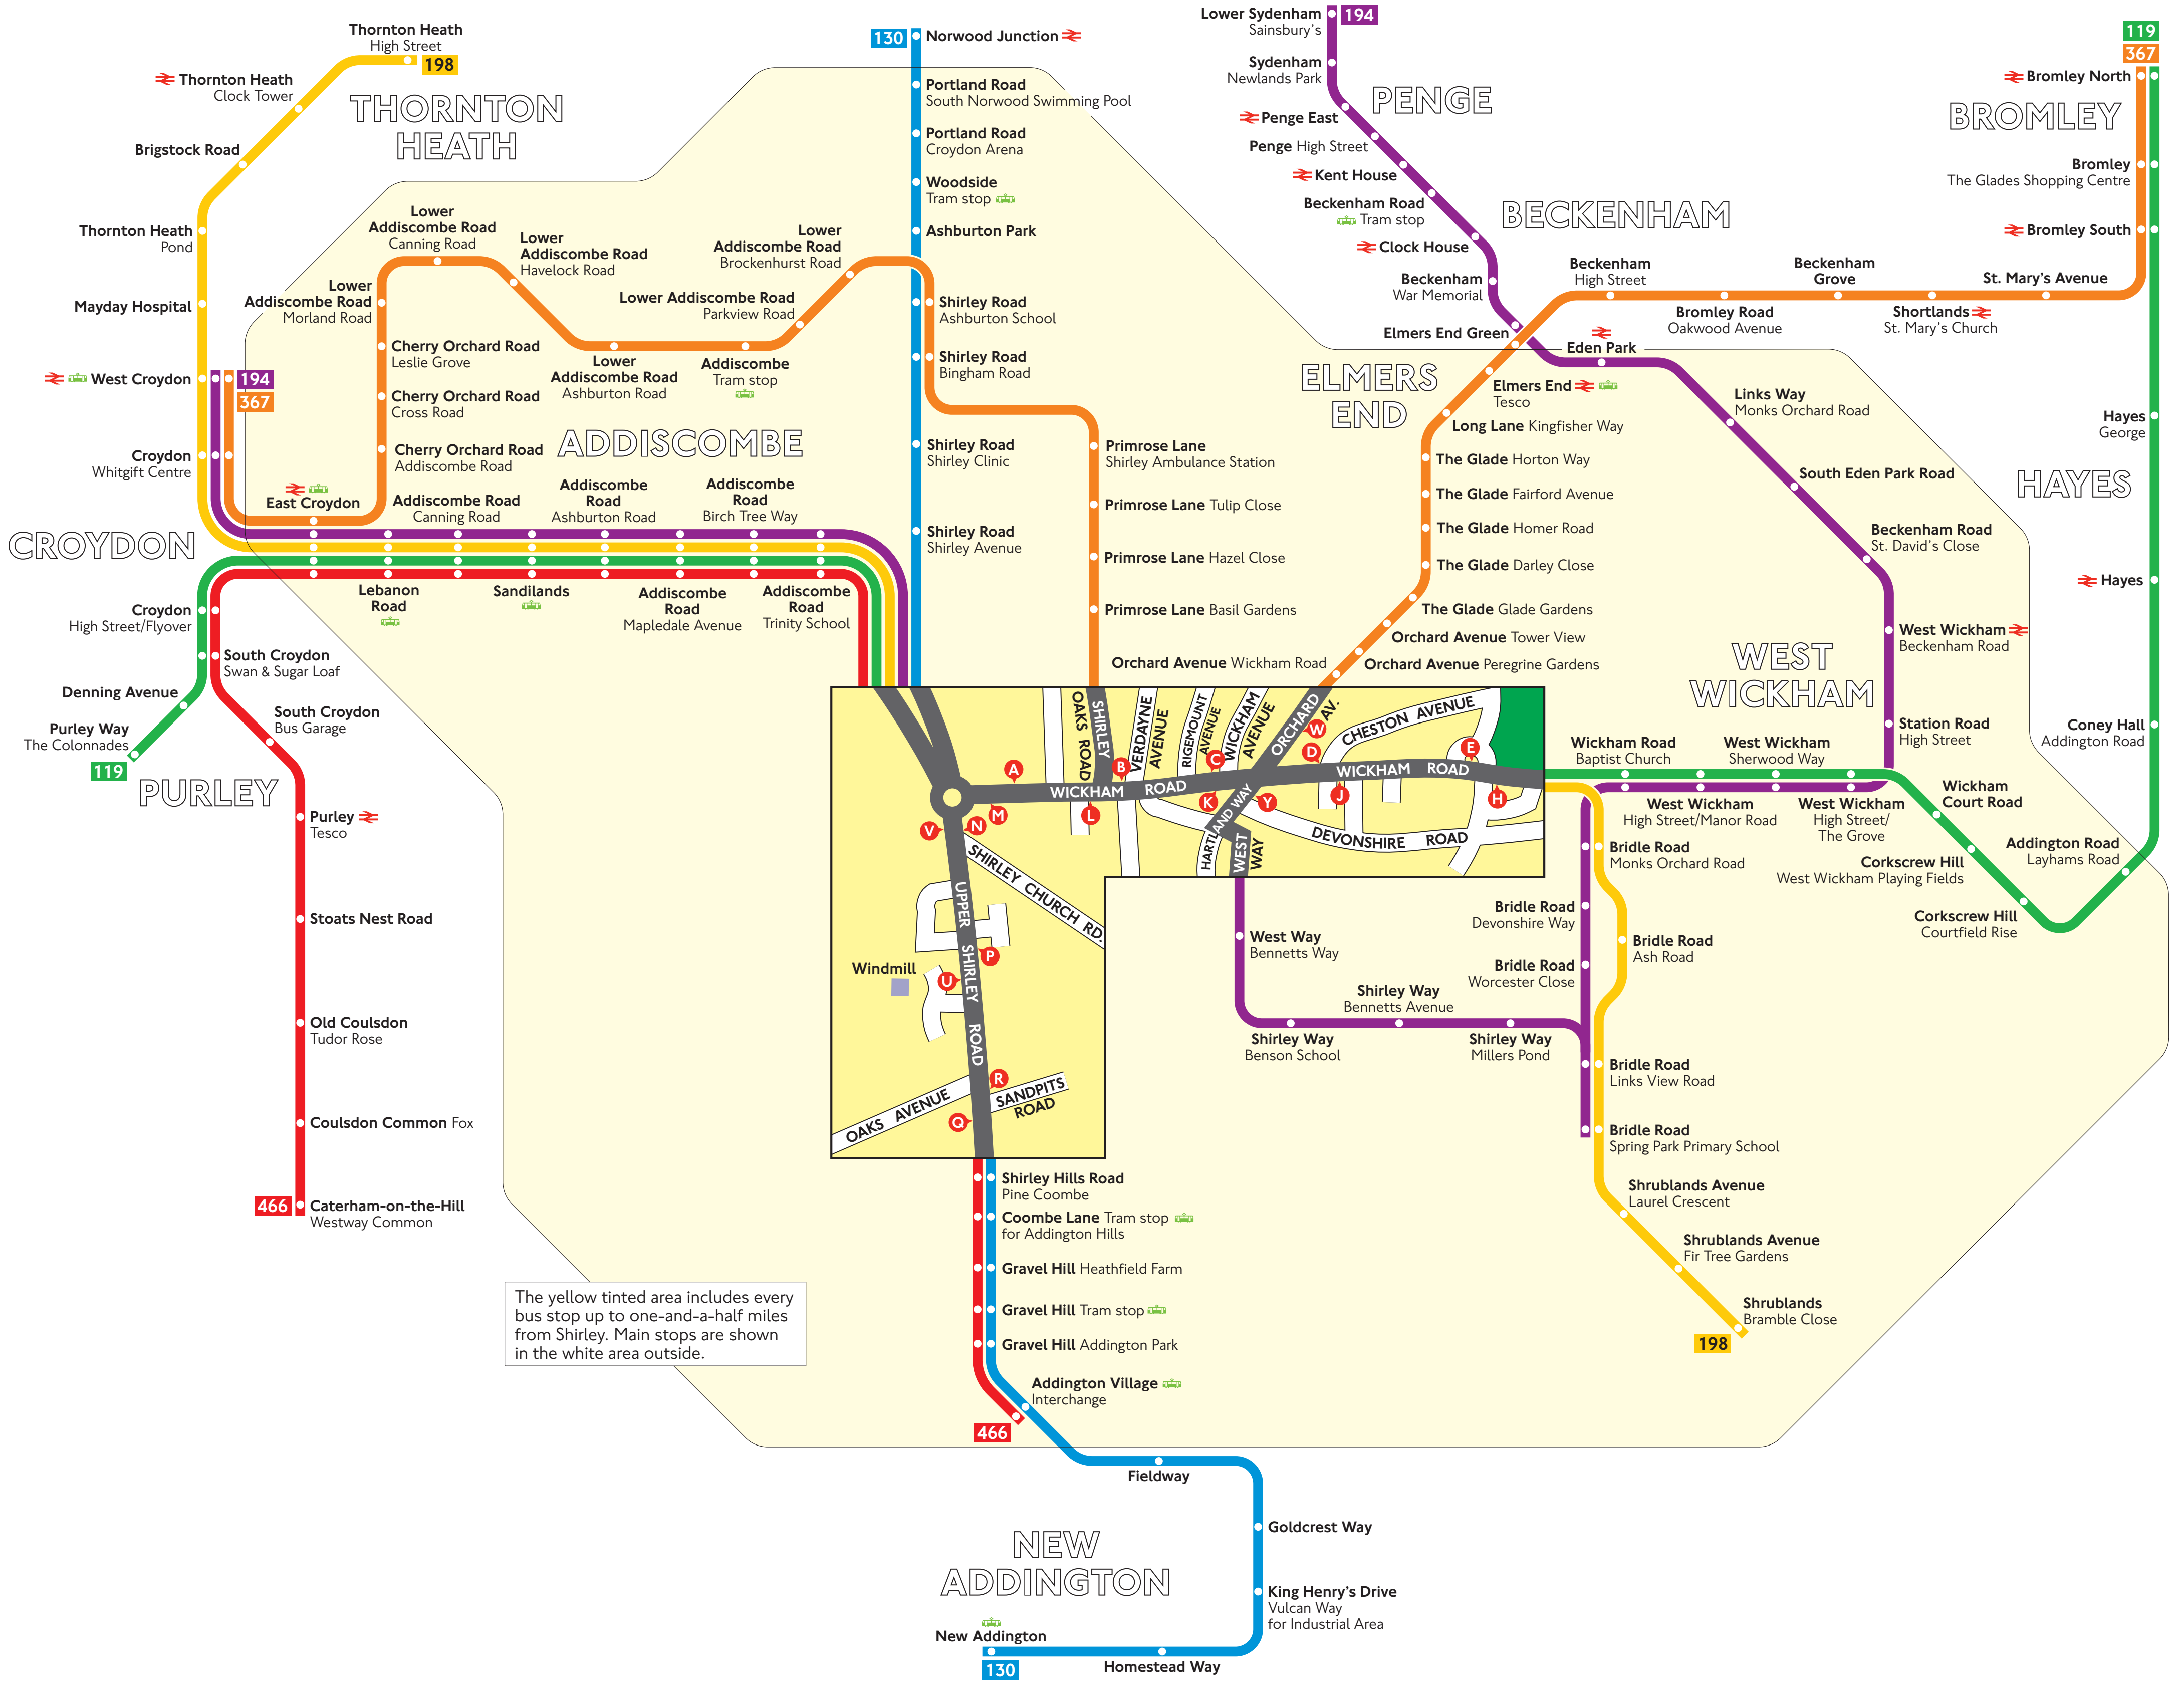

Buses from Shirley

The yellow tinted area includes every bus stop up to one-and-a-half miles from Shirley. Main stops are shown in the white area outside.

Key

- 130 Day buses in black
- N159 Night buses in blue
- Connections with National Rail
- Connections with Tramlink

Red discs show the bus stop you need for your chosen bus service. The disc **A** appears on the top of the bus stop in the street (see map of town centre in centre of diagram).

Route finder

Day buses including 24-hour routes

Bus route	Towards	Bus stops
119	Bromley North	A B C D E
	Purley Way	H J K L M
130	New Addington	N P R
	Norwood Junction	O U V
194	Lower Sydenham	A D C Y
	West Croydon	K L M
198	Shrublands	A B C D E
	Thornton Heath	H J K L M
367	Bromley North	B C
	West Croydon	K W
466	Addington Village	N P R
	New Addington	O U V

Night buses

Bus route	Towards	Bus stops
N159	Marble Arch	O U V
	New Addington	N P R

Destination finder

Destination	Bus routes	Bus stops
A		
Addington Road Layhams Road	119	A B C D E
Addington Village Interchange	130, 466, N159	N P R
Addiscombe Road	119, 198	H J K L M
	194	K L M
	466, N159	O U V
Addiscombe Tram stop	367	K W
Ashburton Park	130	O U V
B		
Beckenham High Street	367	B C
Beckenham War Memorial	194	A B C Y
Beckenham Grove	367	B C
Beckenham Road St. David's Close	194	A B C Y
Beckenham Road Tram stop	194	A B C Y
Bridle Road	194	A B C Y
	198	A B C D E
Bridle Road Ash Road	198	A B C D E
Brigstock Road	198	H J K L M
Brixton	N159	O U V
Bromley The Glades Shopping Centre	119	A B C D E
	367	B C
Bromley North	119	A B C D E
	367	B C
Bromley Road Oakwood Avenue	367	B C
Bromley South	119	A B C D E
	367	B C
C		
Caterham-on-the-Hill	466	O U V
Cherry Orchard Road	367	K W
Clock House	194	A B C Y
Coney Hall Addington Road	119	A B C D E
Coombe Lane Tram stop	130, 466, N159	N P R
Corkscrew Hill	119	A B C D E
Coulsdon Common Fox	466	O U V
Croydon High Street/Flyover	119	H J K L M
	466	O U V
Croydon Whitgift Centre	194	K L M
	198	H J K L M
	367	K W
	N159	O U V
Croydon Arena	130	O U V
D		
Denning Avenue	119	H J K L M

Destination	Bus routes	Bus stops
E		
East Croydon	119, 198	H J K L M
	194	K L M
	367	K W
	466, N159	O U V
Eden Park	194	A B C Y
Elmers End Tesco	367	B C
Elmers End Green	194	A B C Y
	367	B C
F		
Fieldway	130, N159	N P R
G		
Glade, The	367	B C
Goldcrest Way	130, N159	N P R
Gravel Hill	130, 466, N159	N P R
H		
Hayes	119	A B C D E
Homestead Way	130, N159	N P R
K		
Kennington Oval	N159	O U V
Kent House	194	A B C Y
King Henry's Drive Vulcan Way	130, N159	N P R
L		
Lambeth North	N159	O U V
Lebanon Road Tram stop	119, 198	H J K L M
	194	K L M
	466, N159	O U V
Links Way Monks Orchard Road	194	A B C Y
Long Lane Kingfisher Way	367	B C
Lower Addiscombe Road	367	K W
Lower Sydenham Sainsbury's	194	A B C Y
M		
Marble Arch	N159	O U V
Mayday Hospital	198	H J K L M
	N159	O U V
N		
New Addington	130, N159	N P R
Norbury	N159	O U V
Norwood Junction	130	O U V
O		
Old Coulsdon Tudor Rose	466	O U V
Orchard Avenue	367	B C
Oxford Circus	N159	O U V
P		
Penge High Street	194	A B C Y
Penge East	194	A B C Y