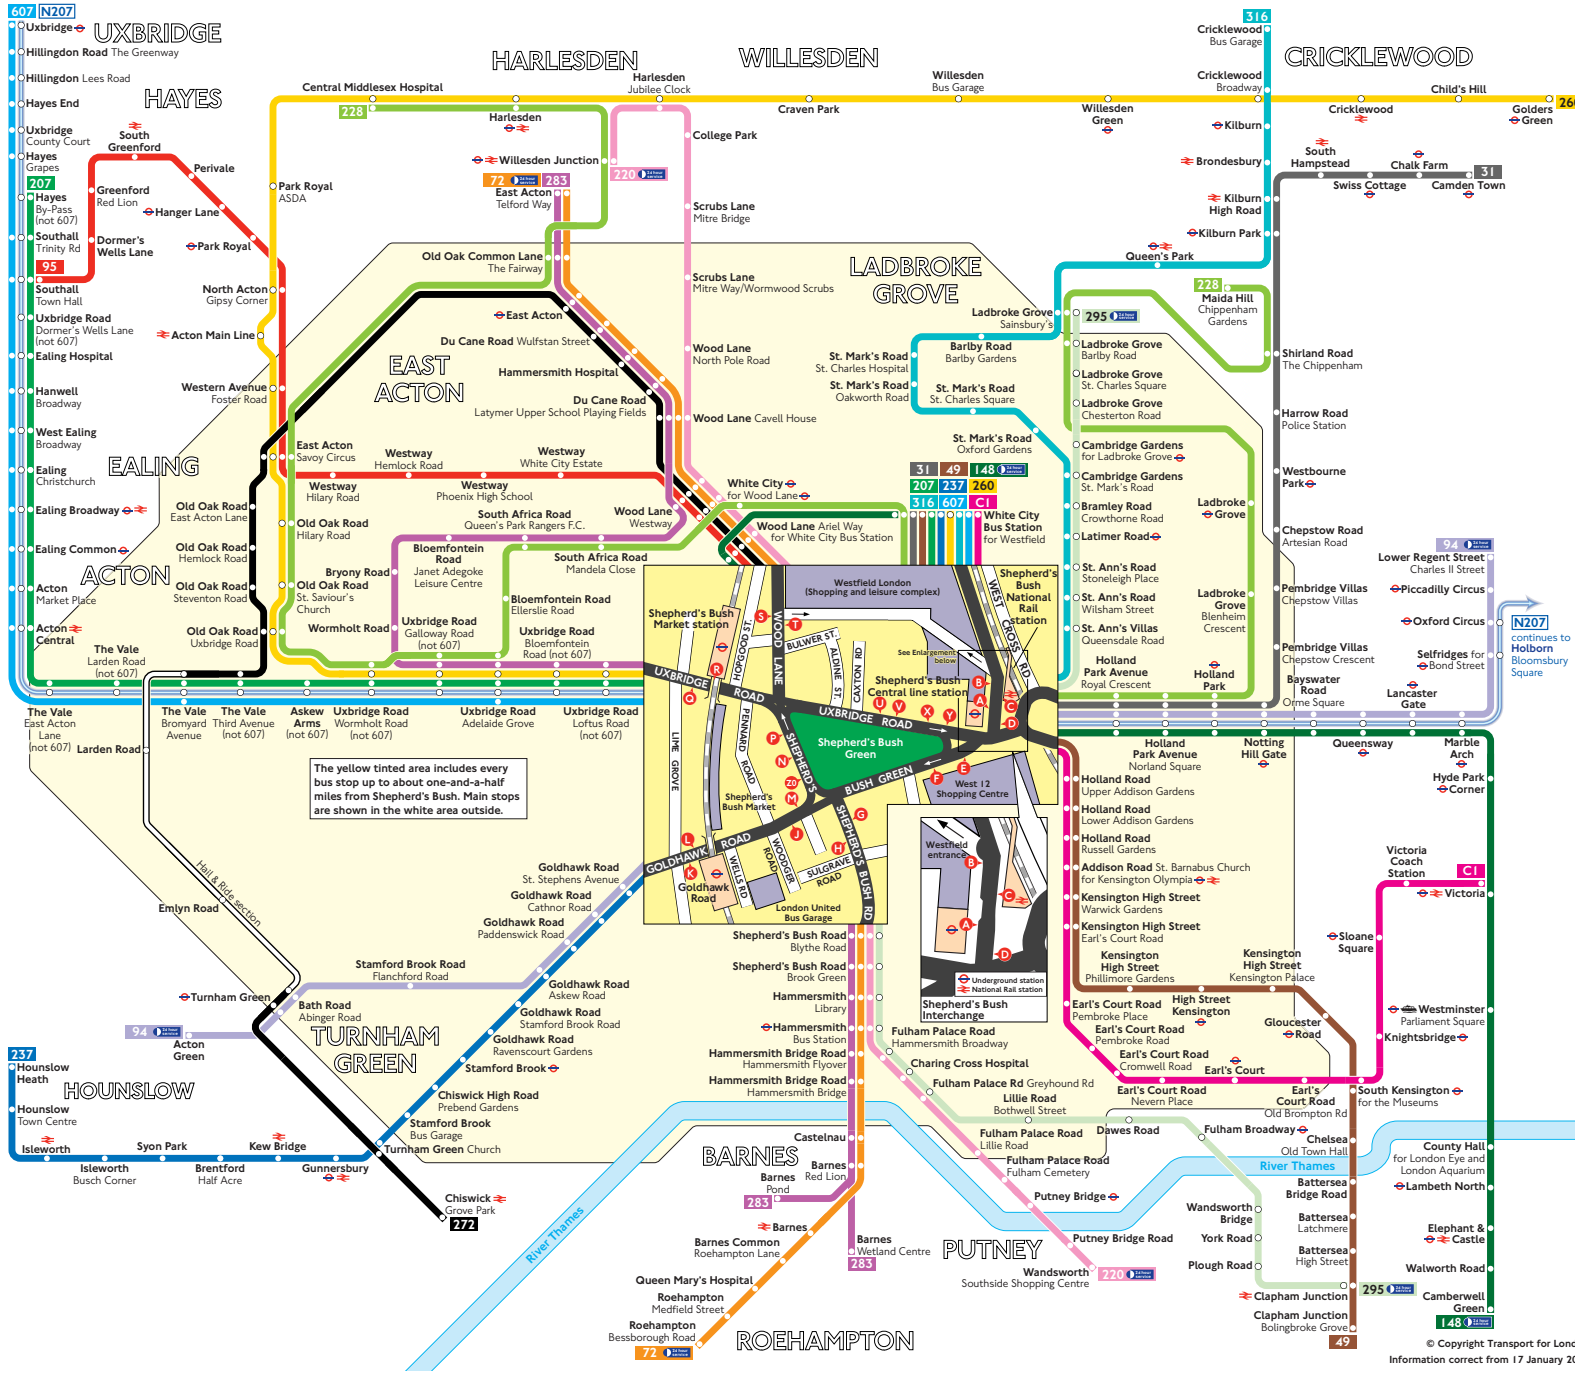

Buses from Shepherd's Bush

Key

- 49 Day buses in black
- N207 Night buses in blue
- Connections with Underground
- Connections with National Rail
- Connections with river boats
- Monday to Saturdays except evenings
- Early mornings and evenings only
- Daytimes only when Wetland Centre is open

Red discs show the bus stop you need for your chosen bus service. The disc **A** appears on the top of the bus stop in the street (see map of town centre in centre of diagram).

Route finder

Day buses including 24-hour routes

Bus route	Towards	Bus stops
31	Camden Town	D
	White City	B
49	Clapham Junction	D
	White City	B
72	East Acton	H N S
	Roehampton	F G T U
94	Acton Green	E J K
	Piccadilly Circus	L M N X
95	Southall	F N S
148	Camberwell Green	T X
	White City	E N S
207	White City	C P O
	White City	B R
220	Wandsworth	F G T U
	Wilkesden Junction	H N S
228	Central Middlesex Hospital	A
	Maida Hill	D
237	Hounslow Heath	C J K
	White City	B L M U
260	Golders Green	C P O
	White City	B R
272	Chiswick	N S
283	Barnes Wetland Centre	F G R U
	(daytimes only when centre is open) or Barnes Pond at other times	
	East Acton	H P O
295	Clapham Junction	F G
	Ladbroke Grove	H N Y
316	Cricklewood	D
	White City	B
607	Uxbridge	C P O
	White City	B R
CI	Victoria	D
	White City	B

Night buses

Bus route	Towards	Bus stops
N207	Holborn	R X
	Uxbridge	E P O