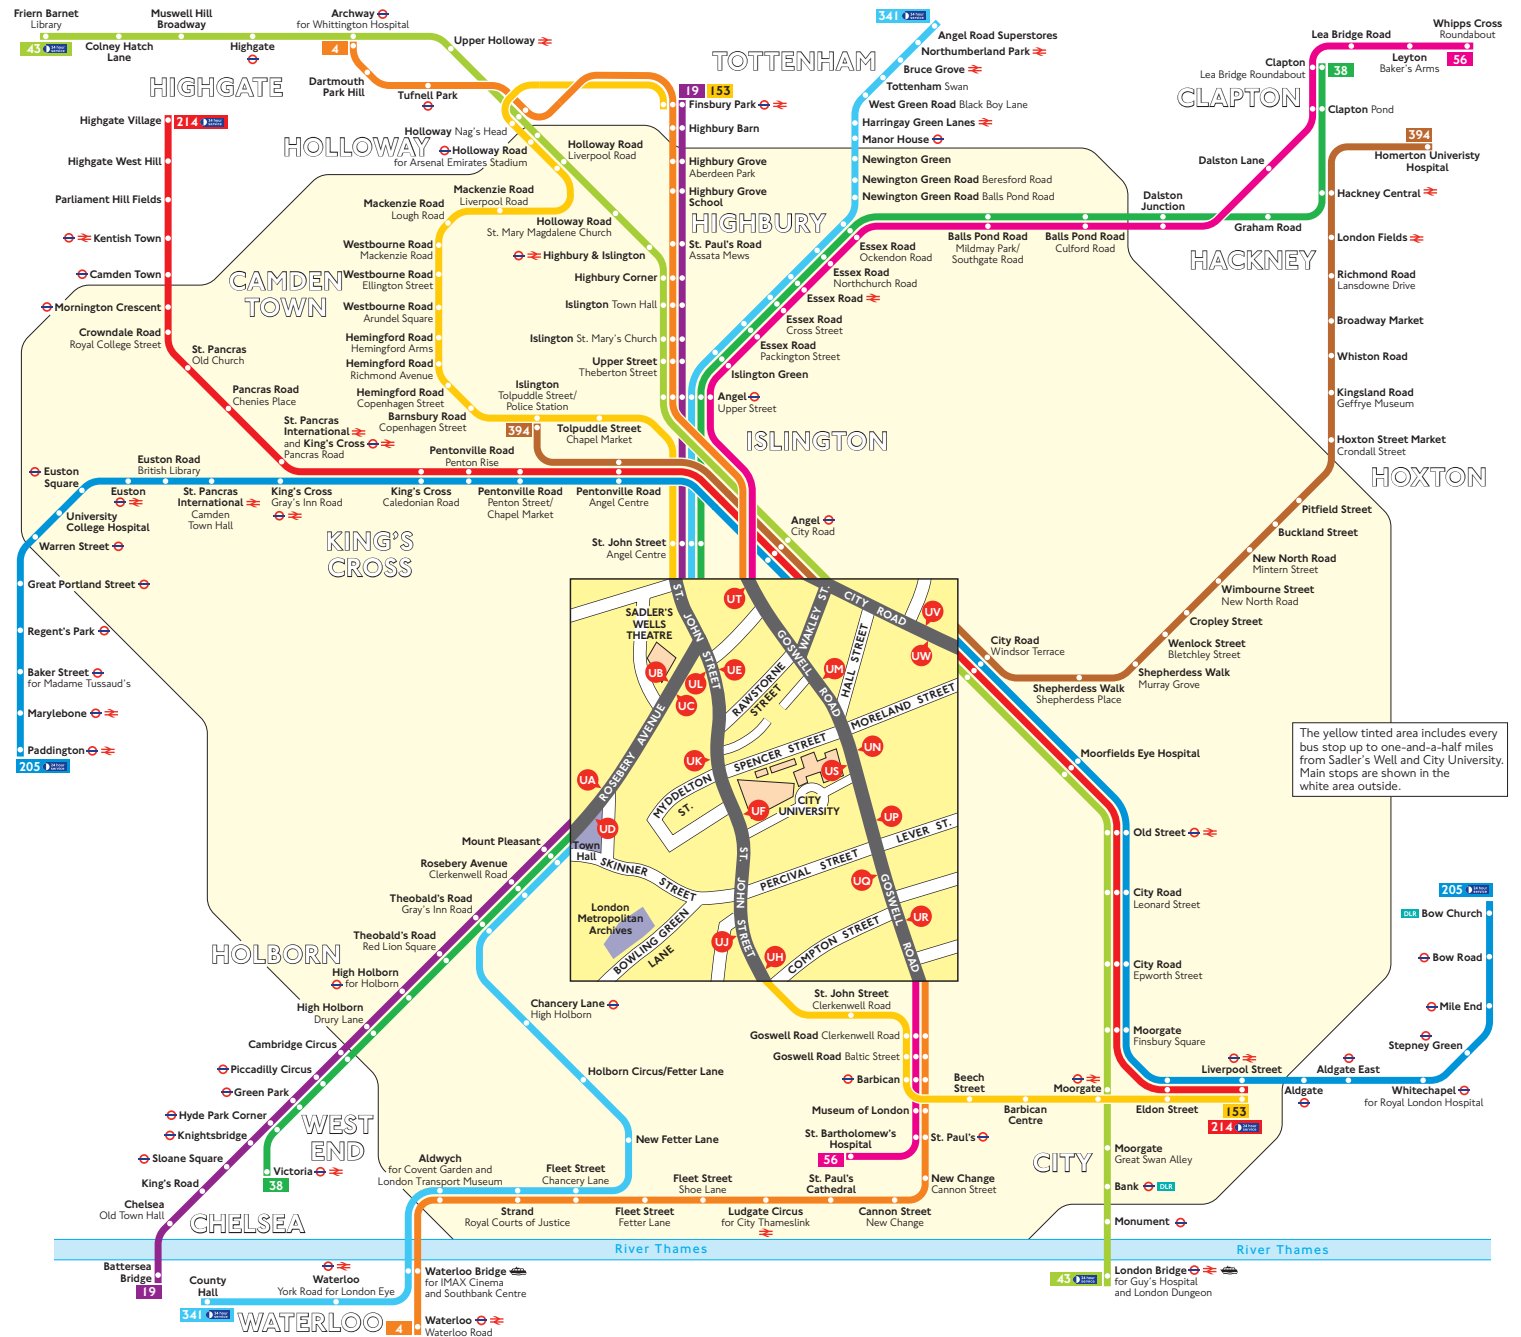

Buses from Sadler's Wells and City University

Key

- Connections with Underground
- Connections with National Rail
- Connections with Docklands Light Railway
- Connections with river boats

A Red discs show the bus stop you need for your chosen bus service. The disc **A** appears on the top of the bus stop in the street (see map of town centre in centre of diagram).

Route finder

Day buses including 24-hour routes

Bus route	Towards	Bus stops
4	Archway	UO US UT
	Waterloo	UM UN UP UR
19	Battersea Bridge	UC UB
	Finsbury Park	UA UB
38	Clapton	UA UB
	Victoria	UC UB
43	Friern Barnet	JW
	London Bridge	UV
56	St. Bartholomew's Hospital	UM UN UP UR
	Whipps Cross	UO US UT
153	Finsbury Park	UJ UK UL
	Liverpool Street	UE UF UH
205	Bow Church	UV
	Paddington	JW
214	Highgate Village	JW
	Liverpool Street	UV
341	Angel Road	UA UB
	County Hall	UC UB
394	Homerton University Hospital	UV
	Islington	JW