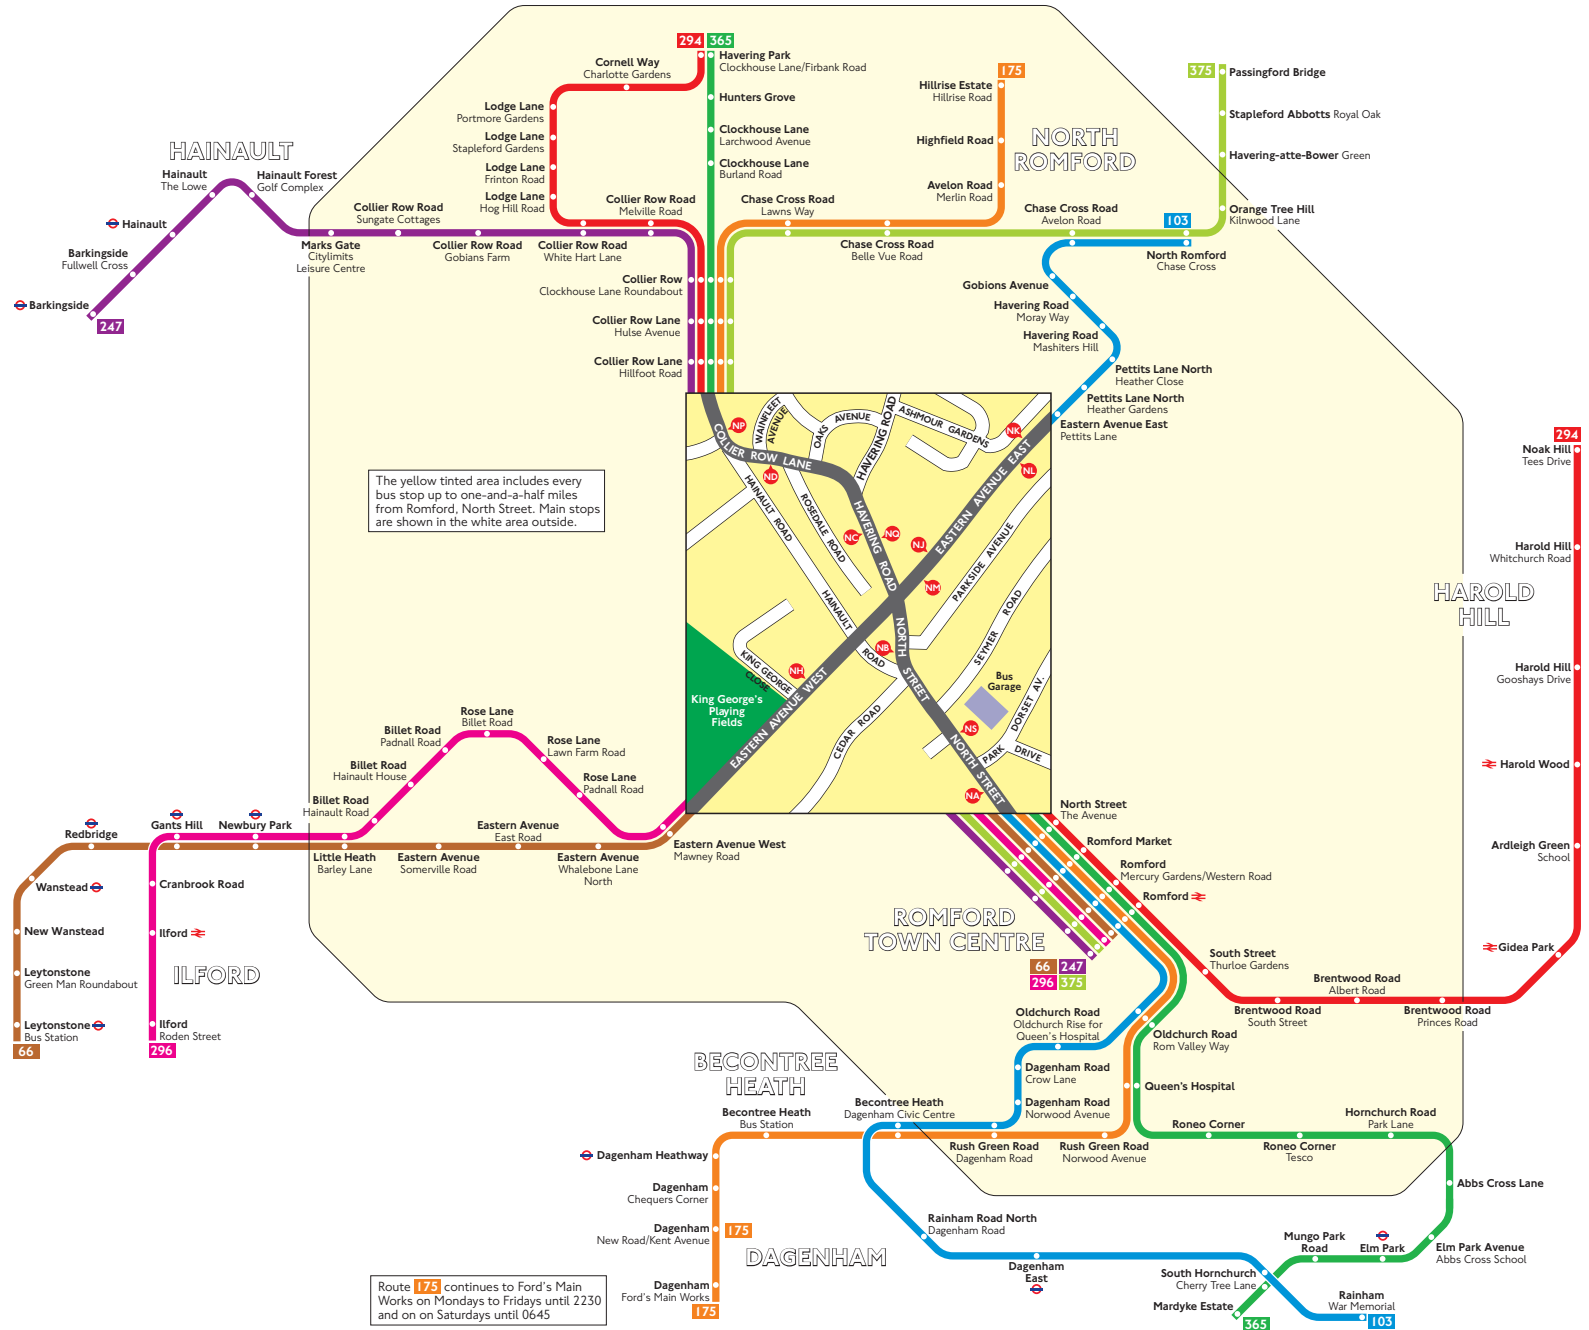

Buses from Romford, North Street

Key

- Connections with Underground
- Connections with National Rail
- Mondays to Fridays until 2230 and Saturdays until 0645
- Mondays to Saturdays except evenings

Red discs show the bus stop you need for your chosen bus service. The disc **A** appears on the top of the bus stop in the street (see map of town centre in centre of diagram).

Route finder

Day buses including 24 hour route

Bus route	Towards	Bus stops
66	Leytonstone	NA NB
	Romford	NH NS
103	North Romford	NA NB NU NK
	Rainham	NL NM NS
175	Dagenham Ford's Main Works ▼	NP NO NS
	Dagenham New Road/Kent Avenue Daily	NP NO NS
	North Romford	NA NB NC ND
247	Barkingside	NA NB NC ND
	Romford	NP NG NS
294	Havering Park	NA NB NC ND
	Noak Hill	NP NO NS
296	Ilford	NA NB
	Romford	NH NS
365	Havering Park	NA NB NC ND
	Mardyke Estate	NP NO NS
375	Passingford Bridge +	NA NB NC ND
	Romford +	NP NG NS

Route 175 continues to Ford's Main Works on Mondays to Fridays until 2230 and on Saturdays until 0645