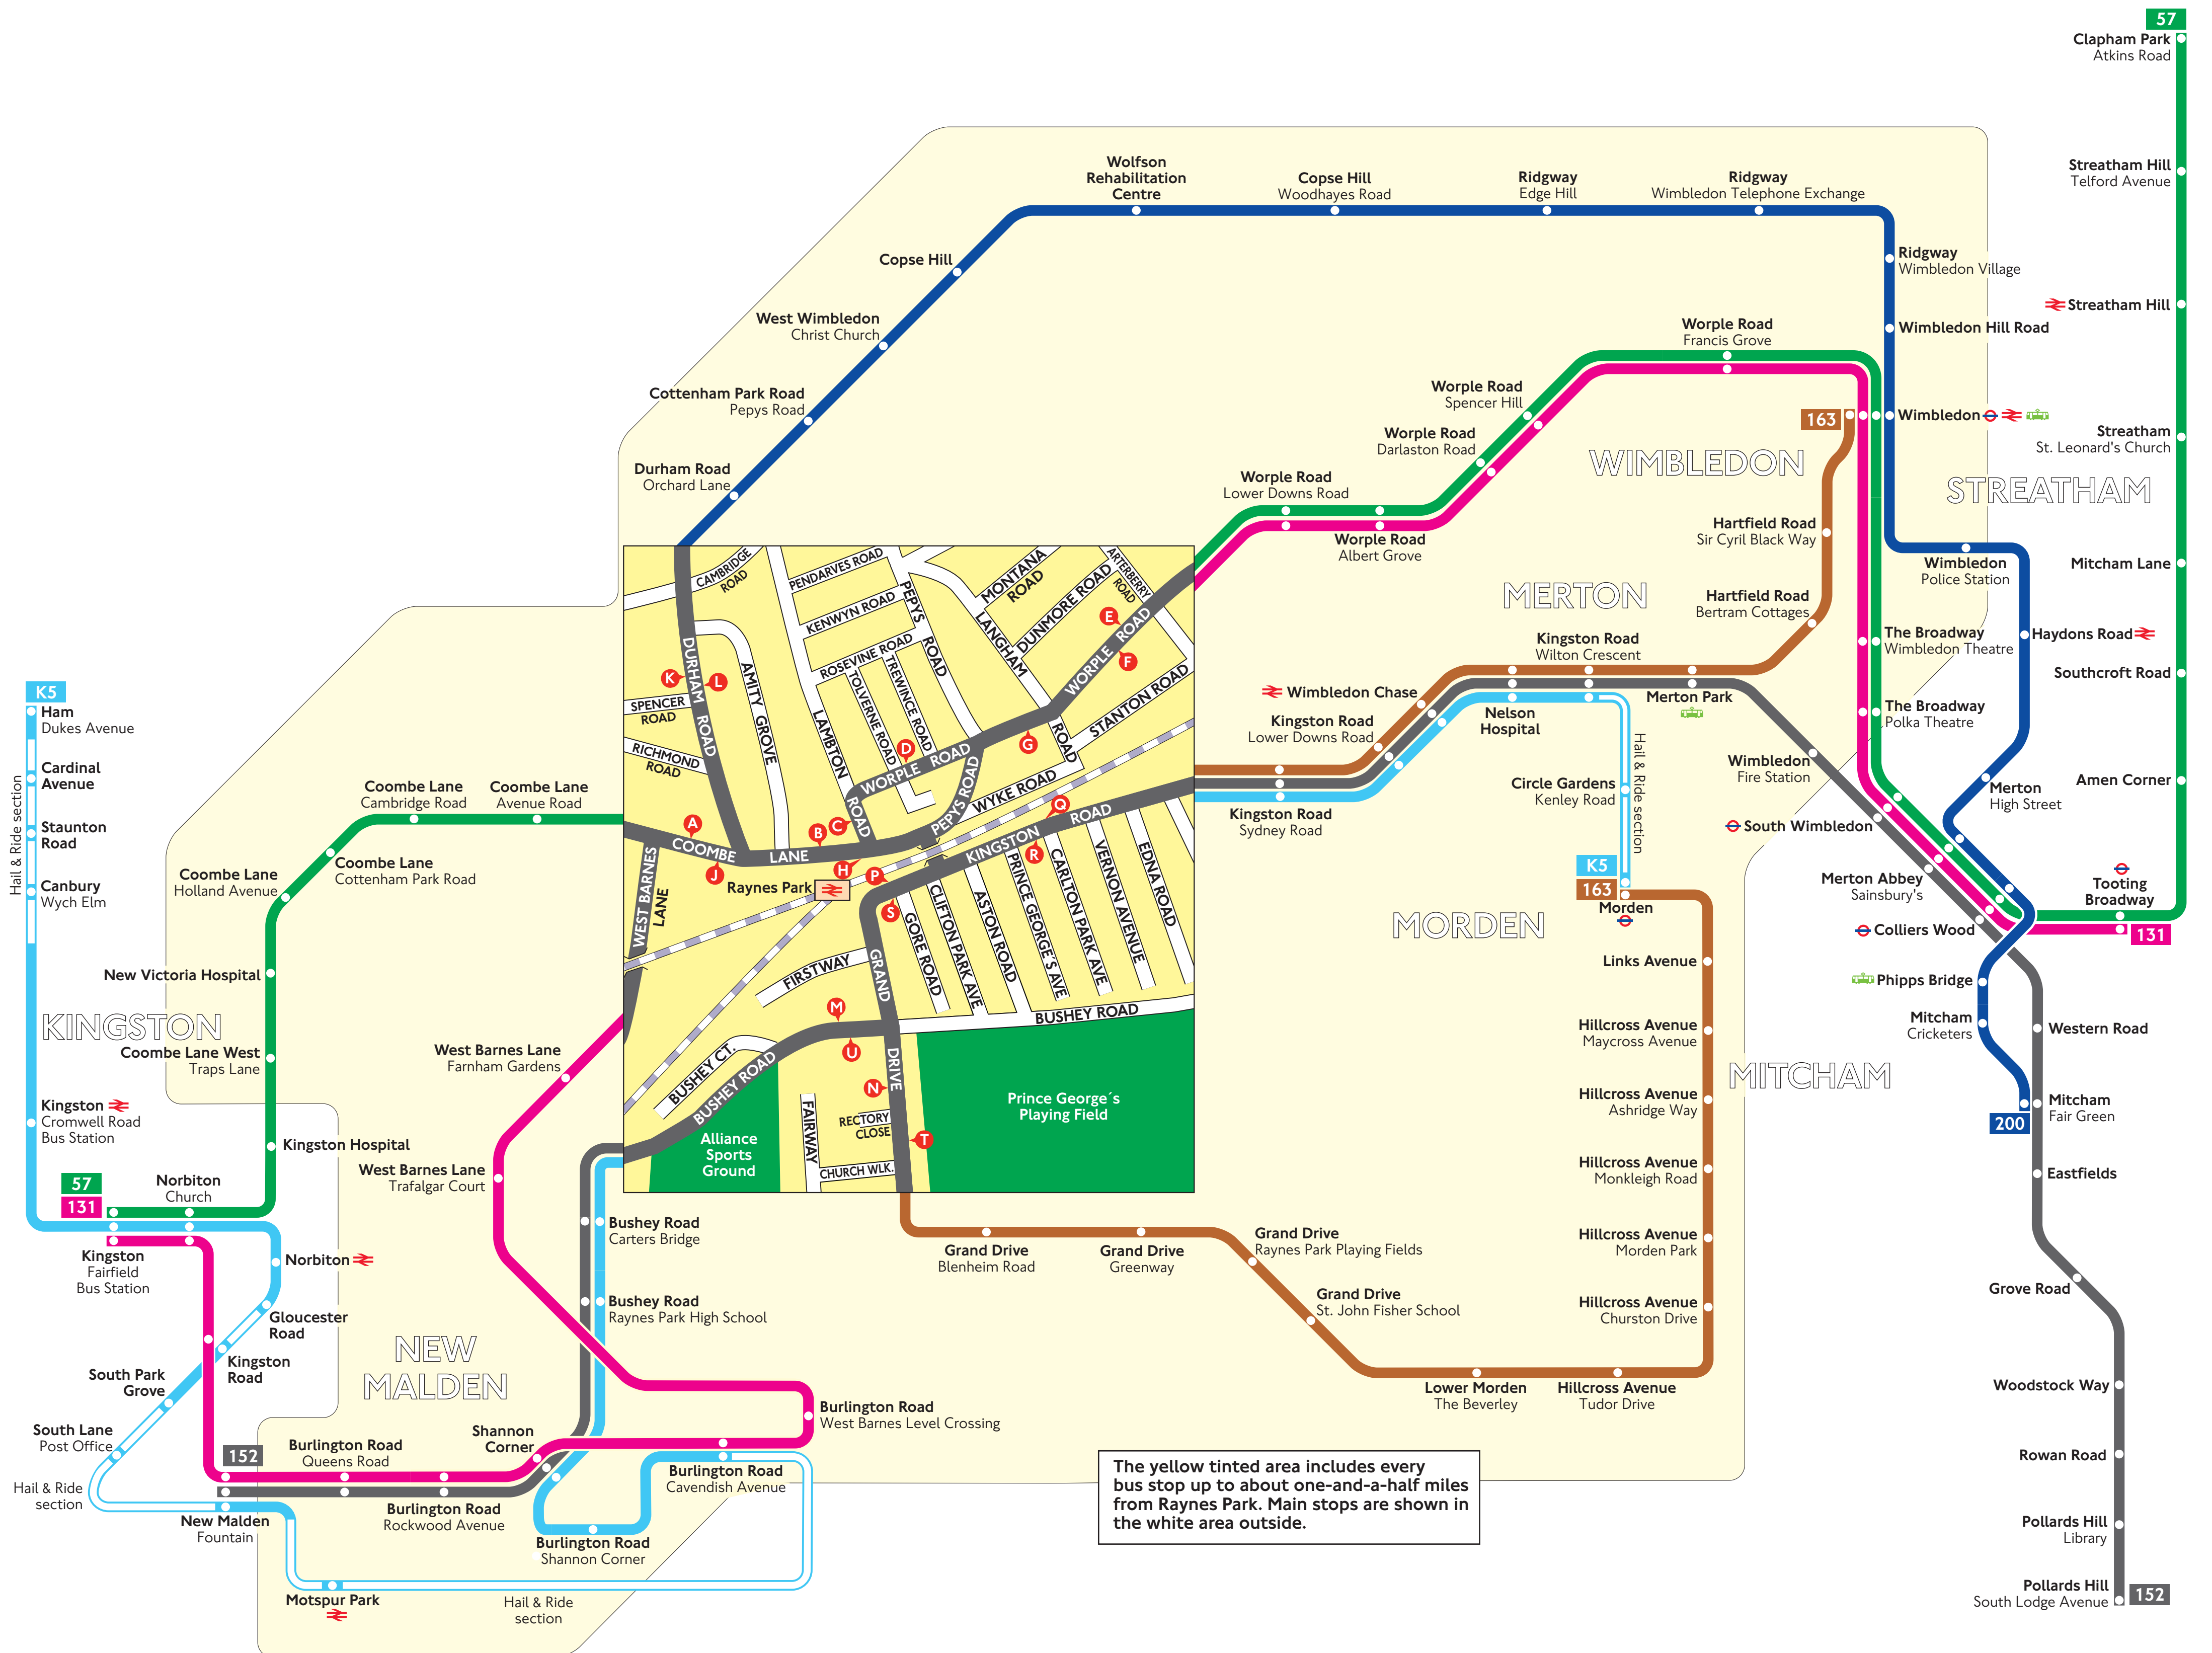

Buses from Raynes Park

The yellow tinted area includes every bus stop up to about one-and-a-half miles from Raynes Park. Main stops are shown in the white area outside.

Key

- 57 Day buses in black
- N87 Night buses in blue
- Connections with Underground
- Connections with National Rail
- Connections with Tramlink

Red discs show the bus stop you need for your chosen bus service. The disc **A** appears on the top of the bus stop in the street (see map of town centre in centre of diagram).

Route finder

Day buses including 24-hour routes

Bus route	Towards	Bus stops
57	Clapham Park	A B D E
	Kingston	F G H J
131	Kingston	F G H J
	Tooting Broadway	A B D E
152	New Malden	A B D E
	Pollards Hill	M P O
163	Morden	R S T
	Wimbledon	U V W
200	Mitcham	C D H K
K5	Ham	R S U
	Morden	M P O

Night buses

Bus route	Towards	Bus stops
N87	Aldwych	A B D E
	Kingston	F G H J

Destination finder

Destination	Bus routes	Bus stops
A		
Aldwych for Covent Garden	N87	A B D E
Amen Corner	57	A B D E
B		
Burlington Road Cavendish Avenue	131, N87	F G H J
	K5	R S U
Burlington Road Queens Road and Rockwood Avenue	131, N87	F G H J
	152	R S U
Burlington Road Shannon Corner	K5	R S U
Burlington Road West Barnes Level Crossing	131, N87	F G H J
Bushey Road	152, K5	R S U
C		
Canbury Wych Elm	K5	R S U
Cardinal Avenue	K5	R S U
Christchurch Road Christ Church	152	M P O
Christchurch Road Runnymede	152	M P O
Circle Gardens Kenley Road	K5	M P O
Clapham Junction	N87	A B D E
Clapham Park Atkins Road	57	A B D E
Colliers Wood	57, 131	A B D E
	152	M P O
	200	C D H K
Coombe Lane	57	F G H J
Coombe Lane West Traps Lane	57	F G H J
Copse Hill	200	C D H K
Cottenham Park Road Pepys Road	200	C D H K
D		
Durham Road Orchard Lane	200	C D H K
E		
Eastfields	152	M P O
Eden Street	K5	R S U
Elm Road	K5	R S U
G		
Gloucester Road	K5	R S U
Grand Drive	163	R S T
Grove Road	152	M P O
H		
Ham Dukes Avenue	K5	R S U
Hartfield Road	163	N P O
Haydons Road	200	C D H K
Hillcross Avenue	163	R S T

Destination	Bus routes	Bus stops
K		
Kingston	K5	R S U
Cromwell Road Bus Station		
Kingston Fairfield Bus Station	57, 131, N87	F G H J
Kingston Hospital	K5	R S U
Kingston Road (New Malden)	57	F G H J
Kingston Road Lower Downs Road, Sydney Road and Wilton Crescent	131, N87	F G H J
	163	N P O
L		
Lavender Hill	N87	A B D E
Links Avenue	163	R S T
Lower Morden The Beverley	163	R S T
M		
Merton High Street	200	C D H K
Merton Abbey Sainsbury's	57, 131	A B D E
	152	M P O
	200	C D H K
Merton Park	152	M P O
	163	N P O
Mitcham Cricketers	200	C D H K
Mitcham Fair Green	152	M P O
	200	C D H K
Mitcham Lane	57	A B D E
Morden	K5	M P O
	163	R S T
Motspur Park	K5	R S U
N		
Nelson Hospital	152, K5	M P O
	163	N P O
New Malden Fountain	152, K5	R S U
	131, N87	F G H J
New Victoria Hospital	57	F G H J
Norbiton Church	57, 131, N87	F G H J
	K5	R S U
Norbiton	K5	R S U
P		
Phipp's Bridge	200	C D H K
Pollards Hill Library	152	M P O
Pollards Hill South Lodge Avenue	152	M P O
R		
Ridgway	200	C D H K
Rowan Road	152	M P O