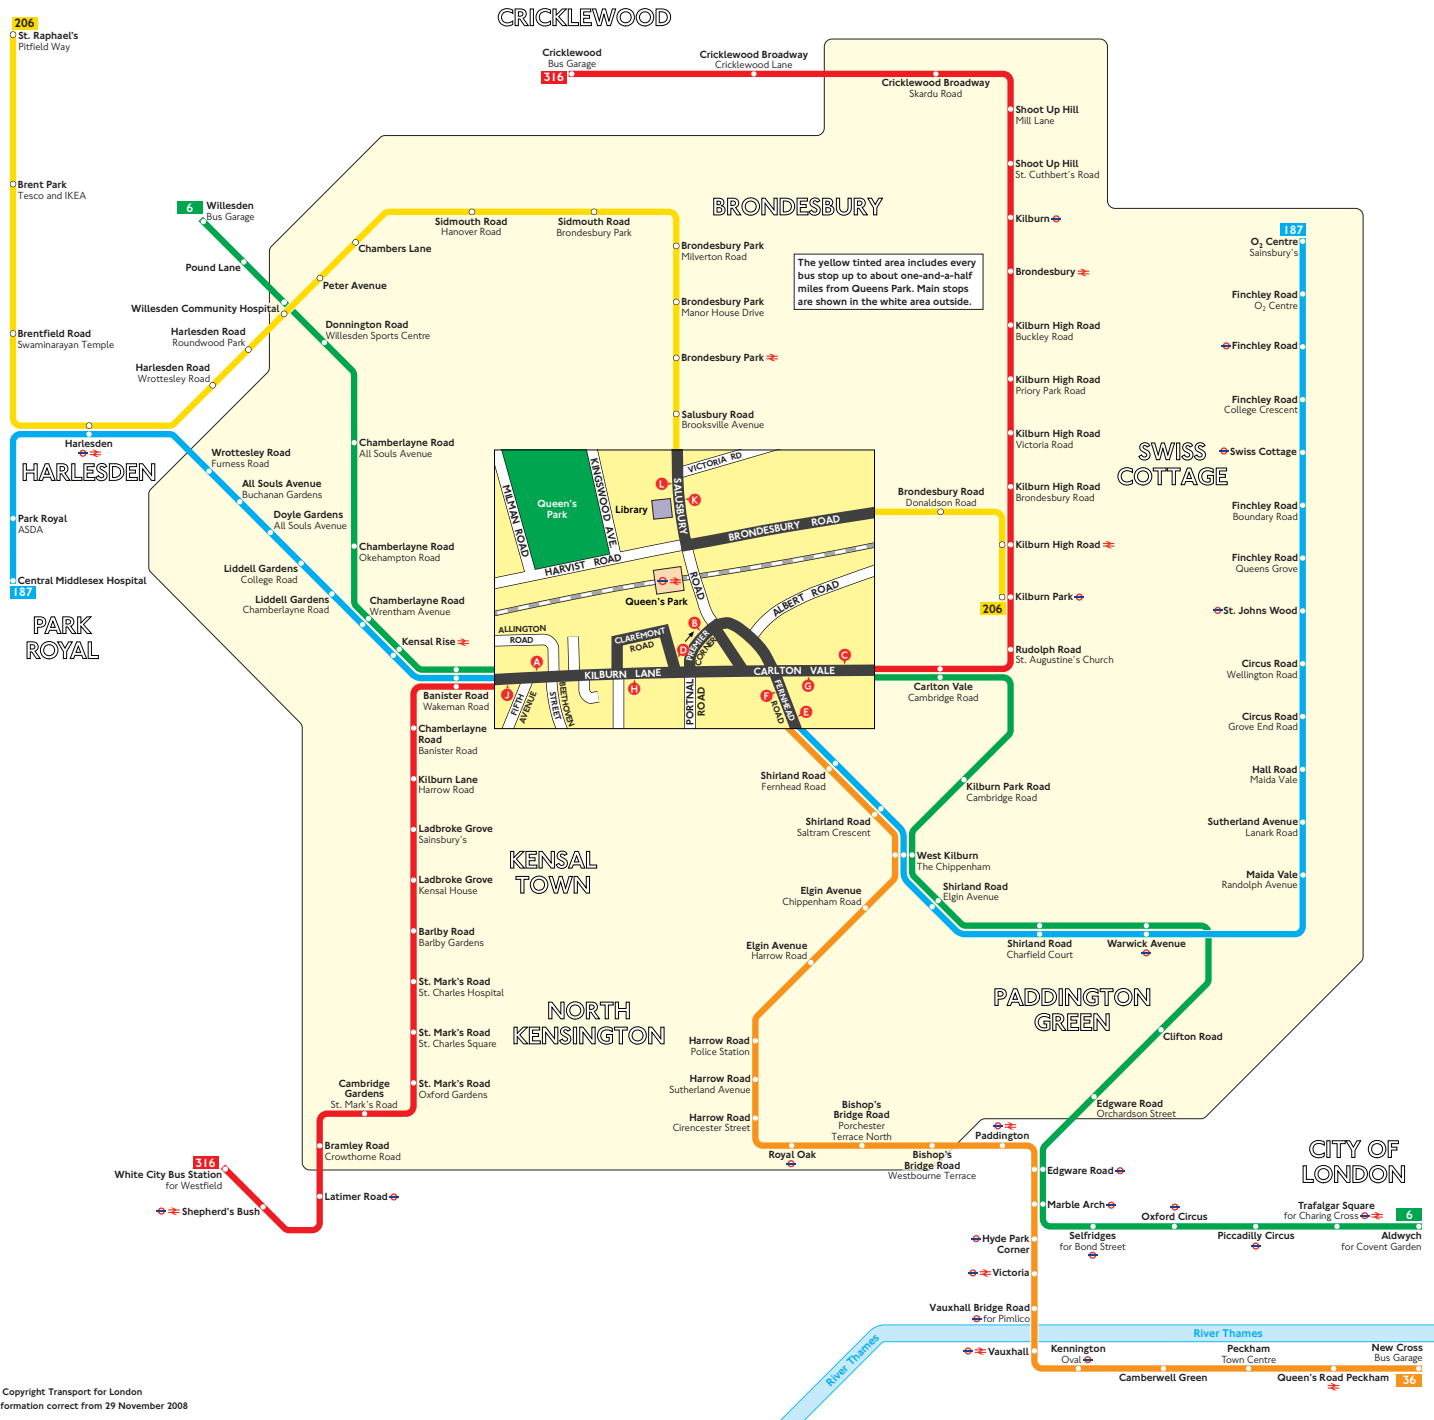

Buses from Queen's Park

Key

- Connections with Underground
- Connections with National Rail

Red discs show the bus stop you need for your chosen bus service. The disc appears on the top of the bus stop in the street (see map of town centre in centre of diagram).

Route finder

Day buses including 24-hour routes

Bus route	Towards	Bus stops
6	Aldwych	A B C
	Willesden	G H J
36	New Cross	B D E
187	Finchley Road	A B E
	Park Royal	F H J
206	Kilburn Park	K
	St. Raphael's	L
316	Cricklewood	A B C
	White City	G H J