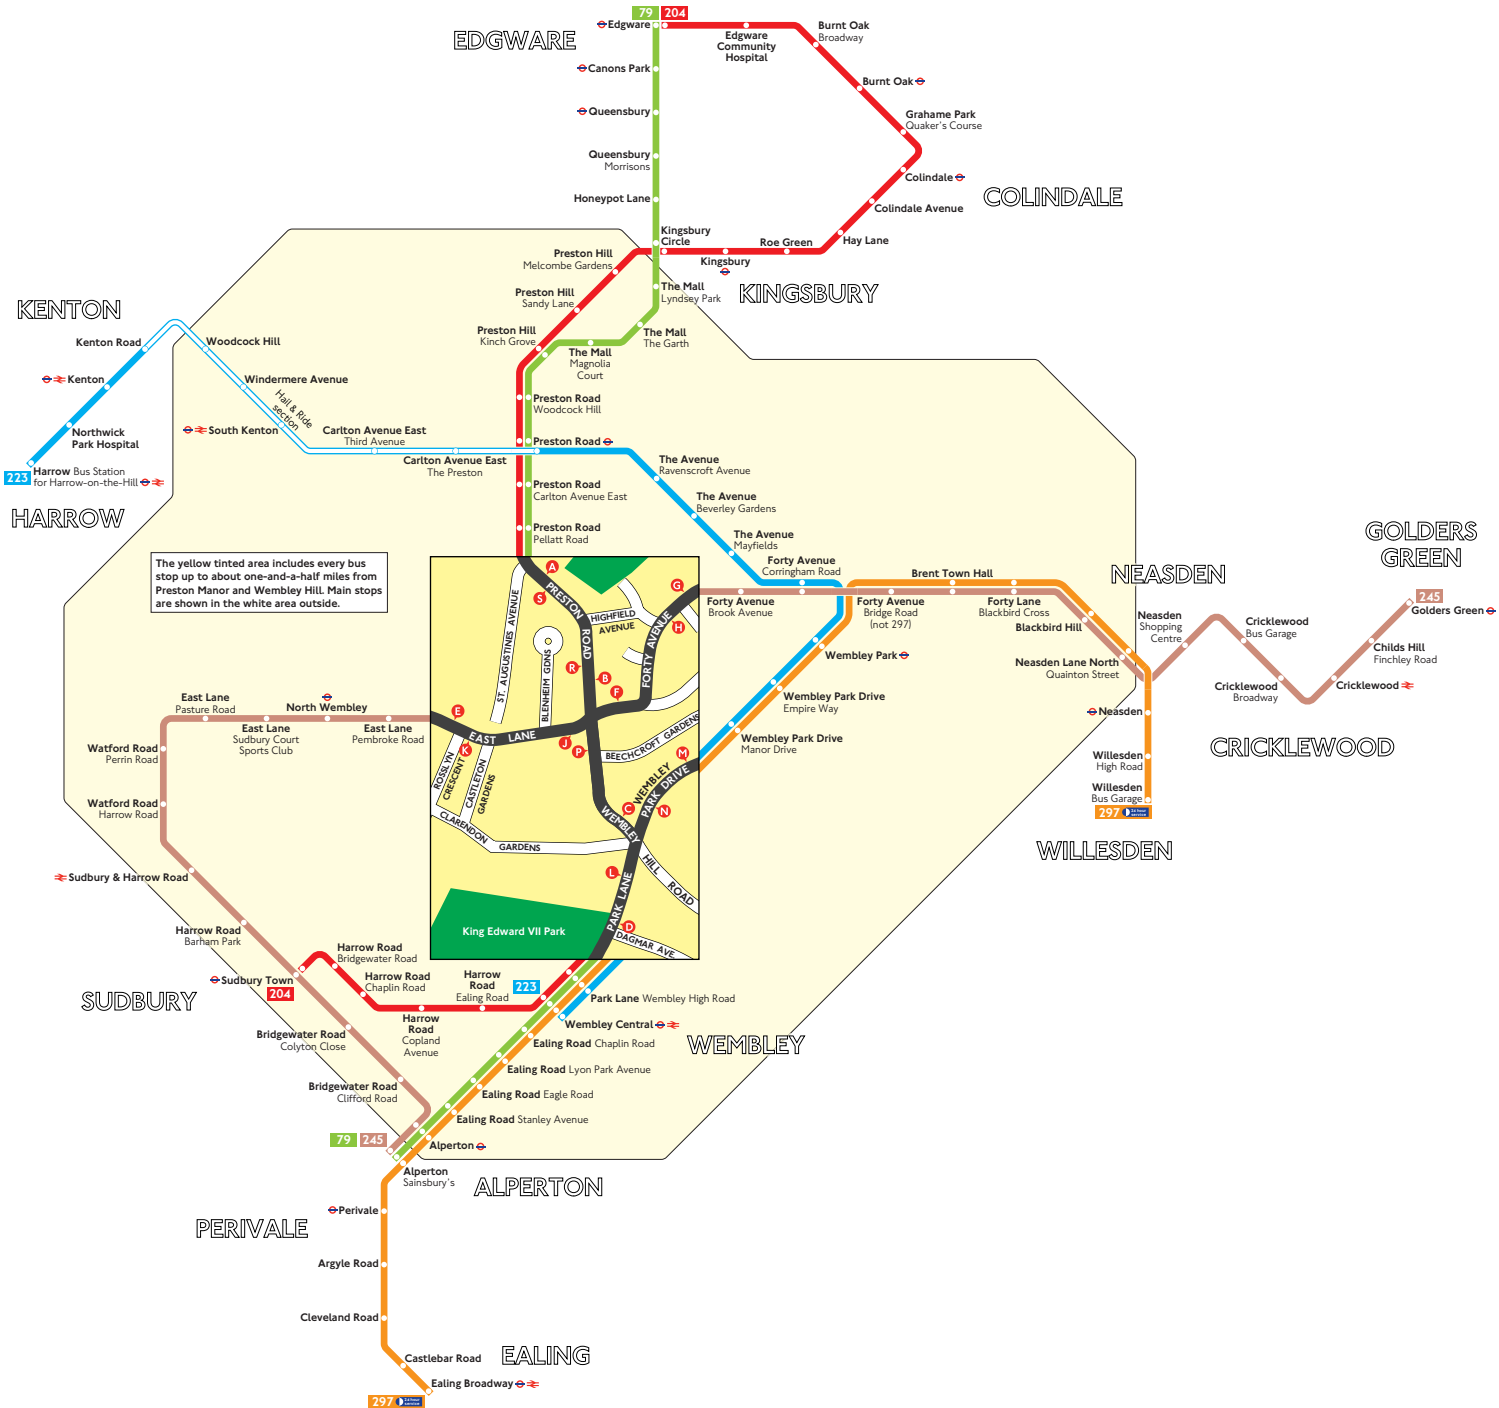

Buses from Preston Manor and Wembley Hill

Key

- Connections with Underground
- Connections with National Rail

Red discs show the bus stop you need for your chosen bus service. The disc **A** appears on the top of the bus stop in the street (see map of town centre in centre of diagram).

Route finder

Day buses including 24-hour routes

Bus route	Towards	Bus stops
79	Alperton	A B C D
	Edgware	L P R S
204	Edgware	L P R S
	Sudbury Town	A B C D
223	Harrow	L M
	Wembley Central	D N
245	Alperton	H J K
	Golders Green	E F G
297	Ealing Broadway	D N
	Willesden	L M