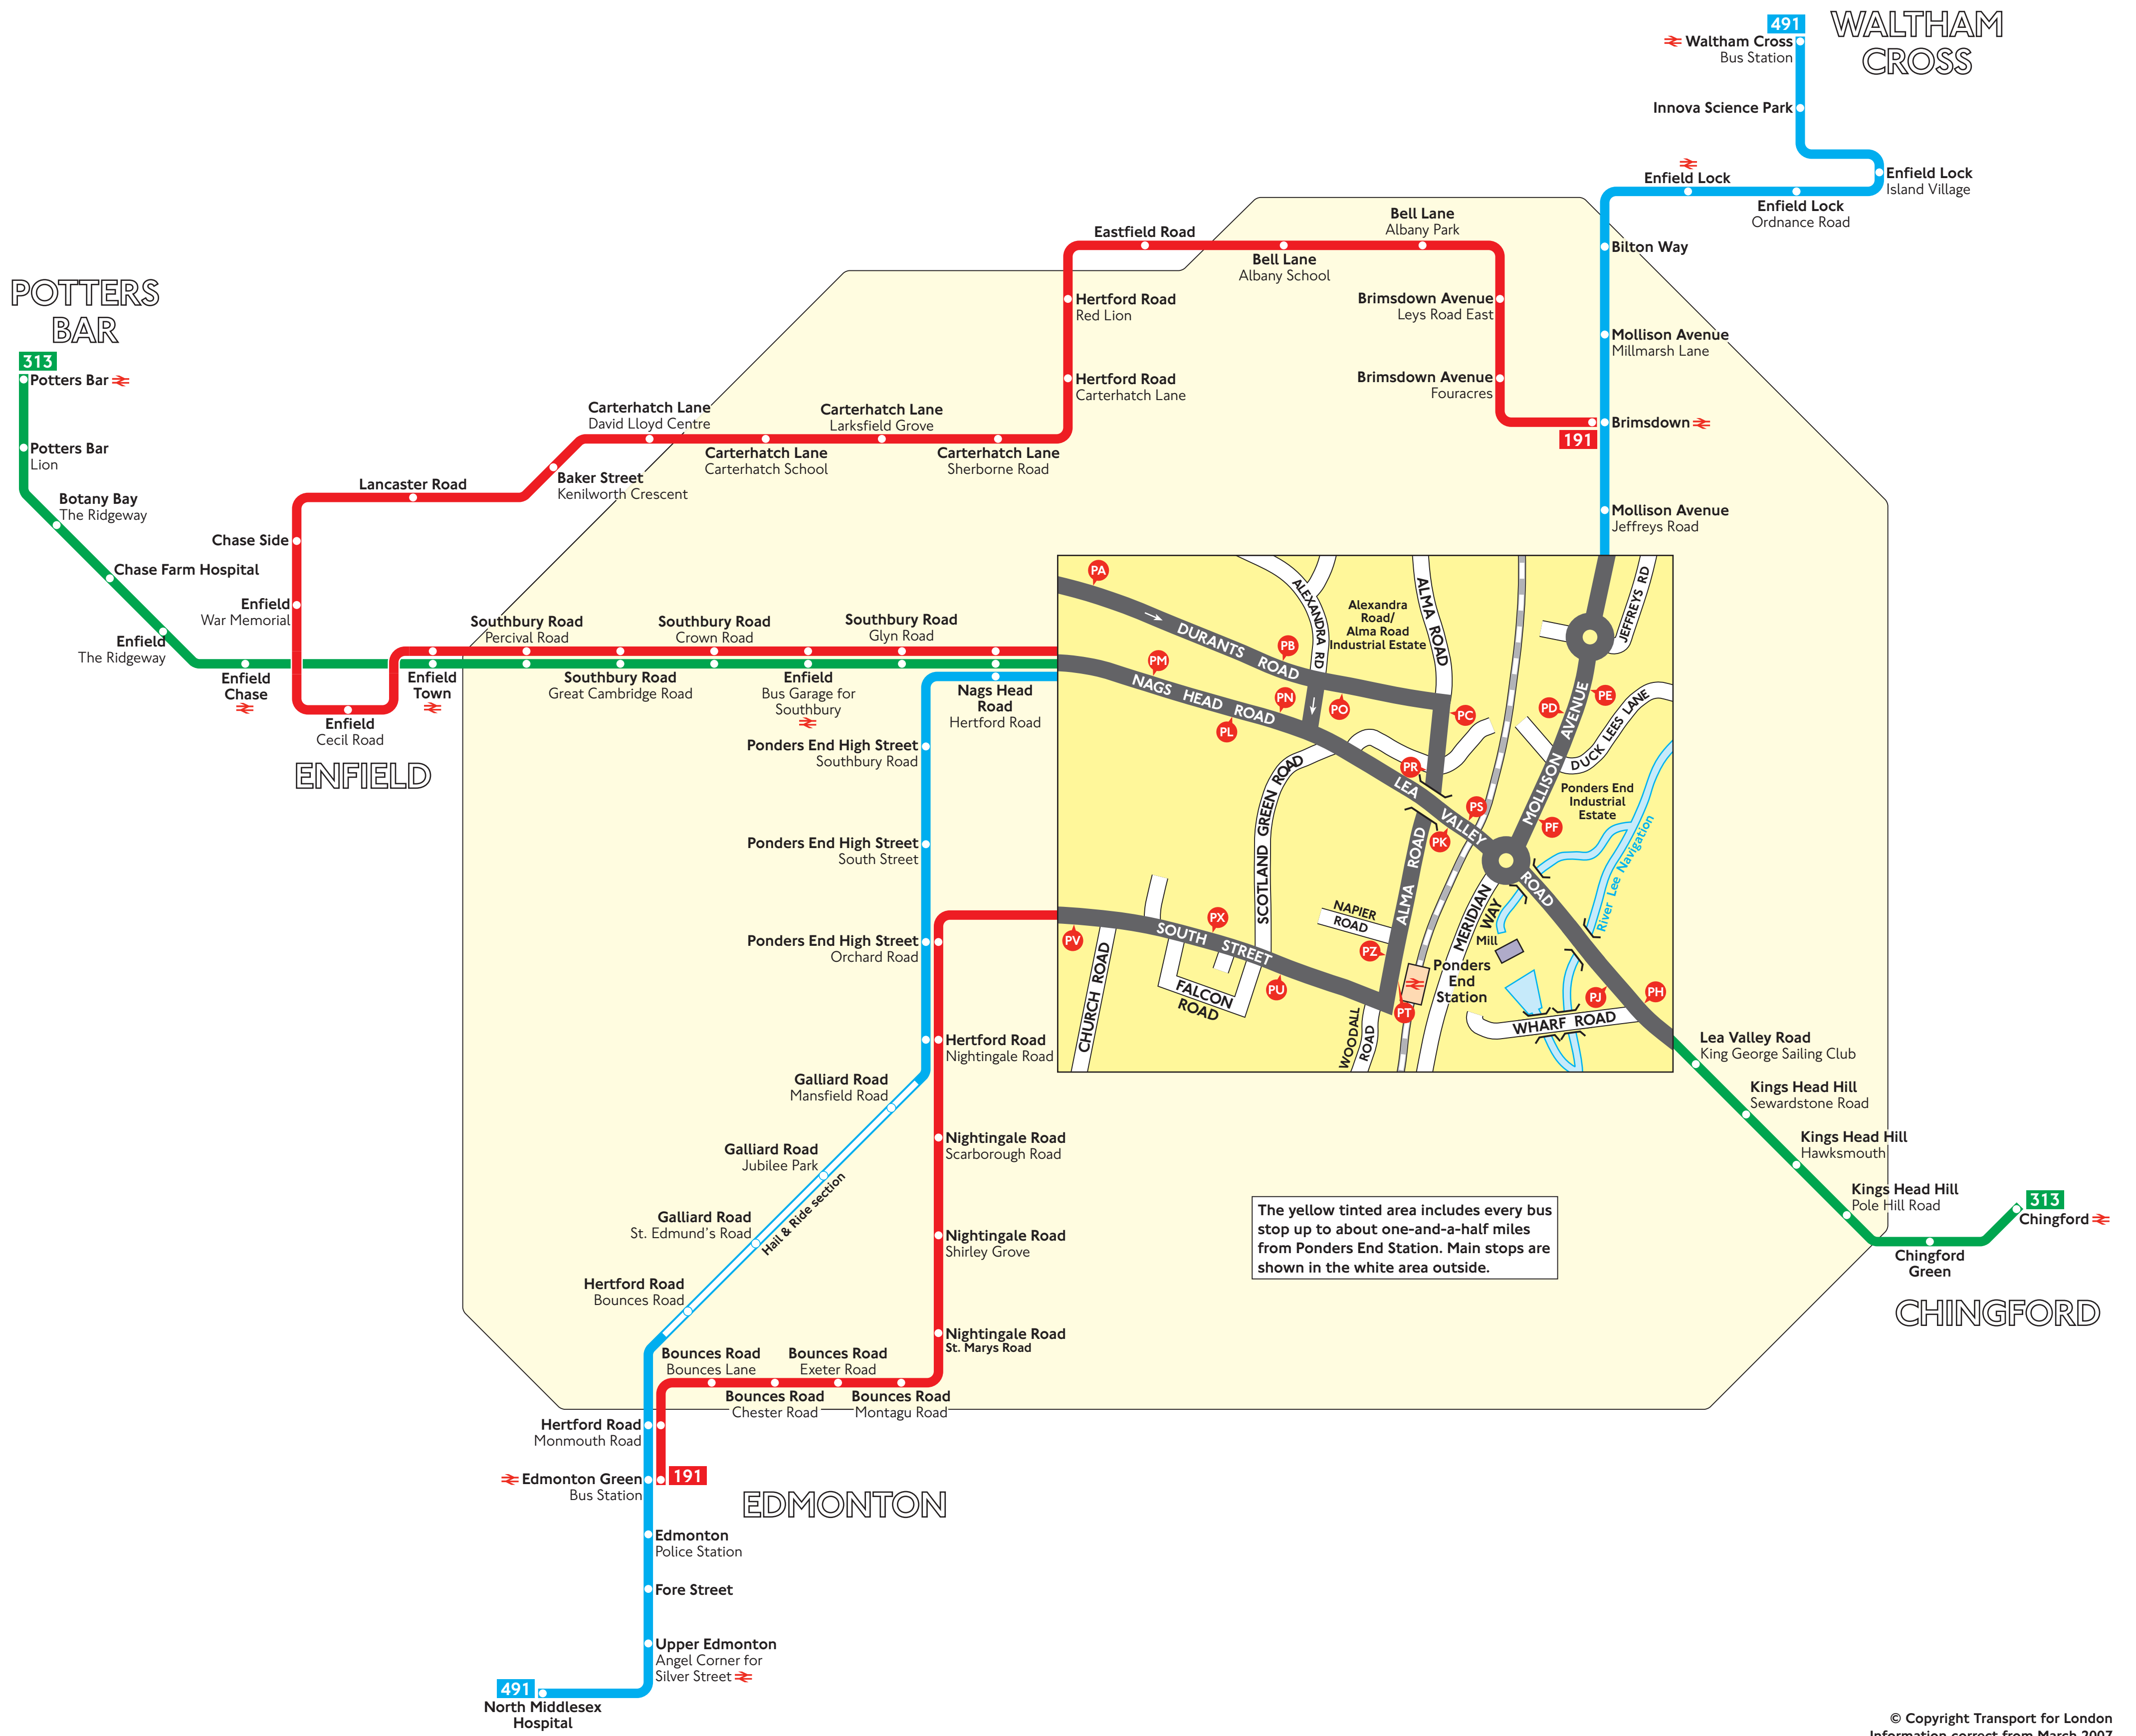

Buses from Ponders End Station

Key

⇌ Connections with National Rail

Red discs show the bus stop you need for your chosen bus service. The disc **A** appears on the top of the bus stop in the street (see map of town centre in centre of diagram).

Route finder

Day buses

Bus route	Towards	Bus stops
191	Brimsdown	PL PO PR PX PZ
	Edmonton Green	PA PB PC PT PU PV
313	Chingford	PH PM PN PS
	Potters Bar	PJ PK PL
491	North Middlesex Hospital	PE PF PK PL
	Waltham Cross	PD PM PN PS

Destination finder

Destination	Bus routes	Bus stops
Baker Street Kenilworth Crescent	191	PL PO PR PX PZ
Bell Lane	191	PL PO PR PX PZ
Bilton Way	491	PD PM PN PS
Botnay Bay The Ridgeway	313	PJ PK PL
Bounces Road	191	PA PB PC PT PU PV

Destination	Bus routes	Bus stops
Brimsdown	191	PL PO PR PX PZ
	491	PD PM PN PS
Brimsdown Avenue	191	PL PO PR PX PZ
Carterhatch Lane	191	PL PO PR PX PZ
Chase Farm Hospital	313	PJ PK PL
Chase Side	191	PL PO PR PX PZ
Chingford	313	PH PM PN PS
Chingford Green	313	PH PM PN PS
Eastfield Road	191	PL PO PR PX PZ
Edmonton Police Station	491	PE PF PK PL
Edmonton Green Bus Station	191	PA PB PC PT PU PV
	491	PE PF PK PL
Enfield Bus Garage for Southbury	191	PL PO PR PX PZ
	313	PJ PK PL
Enfield Cecil Road and War Memorial	191	PL PO PR PX PZ
Enfield The Ridgeway	313	PJ PK PL
Enfield Chase	313	PJ PK PL
Enfield Lock Island Village and Ordnance Road	491	PD PM PN PS

Destination	Bus routes	Bus stops
Enfield Town	191	PL PO PR PX PZ
	313	PJ PK PL
Fore Street	491	PE PF PK PL
Galliard Road	491	PE PF PK PL
Hertford Road Bounces Road	491	PE PF PK PL
Hertford Road Carterhatch Lane, Nightingale Road and Red Lion	191	PL PO PR PX PZ
Hertford Road Monmouth Road	191	PA PB PC PT PU PV
	491	PE PF PK PL
Innova Science Park	491	PD PM PN PS
Kings Head Hill	313	PH PM PN PS
Lancaster Road	191	PL PO PR PX PZ
Lea Valley Road King George Sailing Club	313	PH PM PN PS
Mollison Avenue	491	PD PM PN PS

Destination	Bus routes	Bus stops
Nags Head Road Hertford Road	191	PL PO PR PX PZ
	313	PJ PK PL
Nightingale Road	191	PA PB PC PT PU PV
North Middlesex Hospital	491	PE PF PK PL
Ponders End High Street Orchard Road	191	PA PB PC PT PU PV
	491	PE PF PK PL
Ponders End High Street Southbury Road and South Street	491	PE PF PK PL
Potters Bar and Lion	313	PJ PK PL
Southbury Road	191	PL PO PR PX PZ
	313	PJ PK PL
Upper Edmonton Angel Corner for Silver Street	491	PE PF PK PL
Waltham Cross Bus Station	491	PD PM PN PS

PONDERS END STATION DR (ENF) TFL10636.03.07 (P)

i 24 hour travel information
020 7222 1234

☎ Textphone
020 7918 3015

🌐 Website
tfl.gov.uk