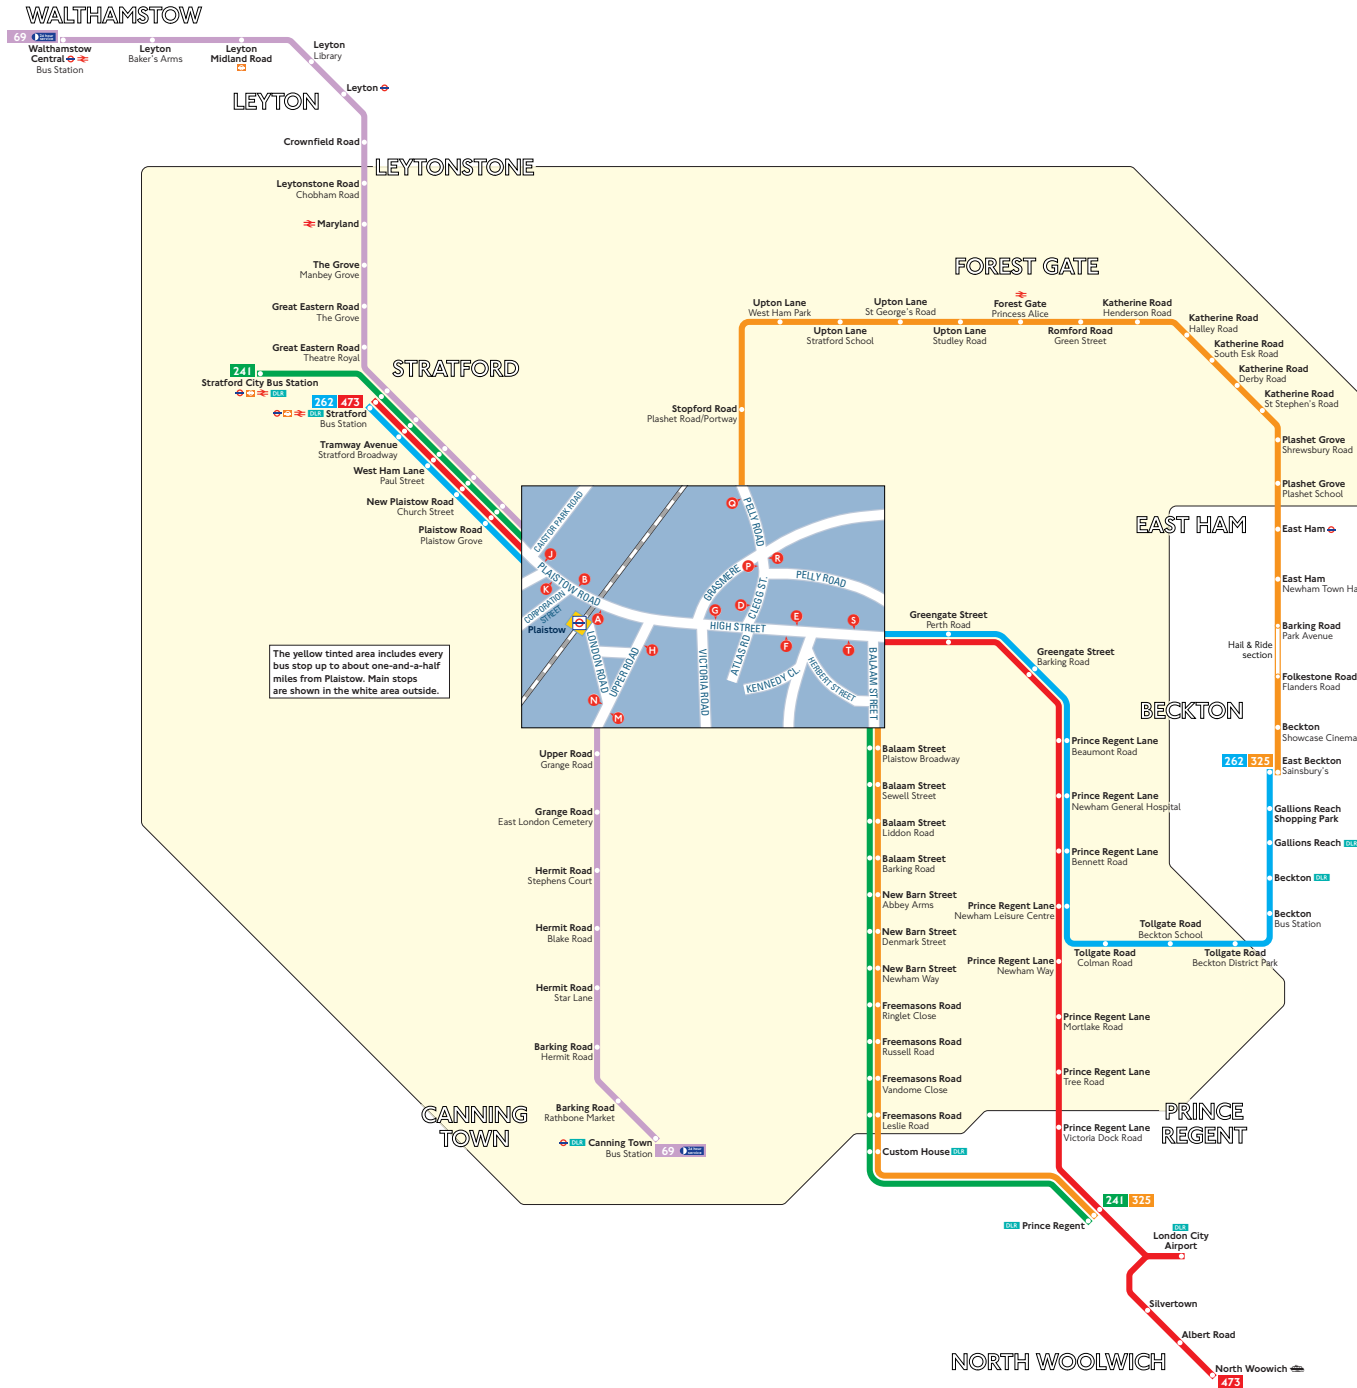

Buses from Plaistow Station

Key

- Connections with London Underground
- Connections with London Overground
- Connections with National Rail
- Connections with Docklands Light Railway
- Connections with river boats

A Red discs show the bus stop you need for your chosen bus service. The disc **A** appears on the top of the bus stop in the street (see map of town centre in centre of diagram).

Route finder

Day buses including 24-hour services

Bus route	Towards	Bus stops
69	Canning Town	B H J M
	Walthamstow	A K N
241	Prince Regent	B E G J
	Stratford City Bus Station	A F K T
262	East Beckton	B E G J S
	Stratford	A F K T
325	East Beckton	D P O T
	Prince Regent	E R
473	North Woolwich	B E G J S
	Stratford	A F K T