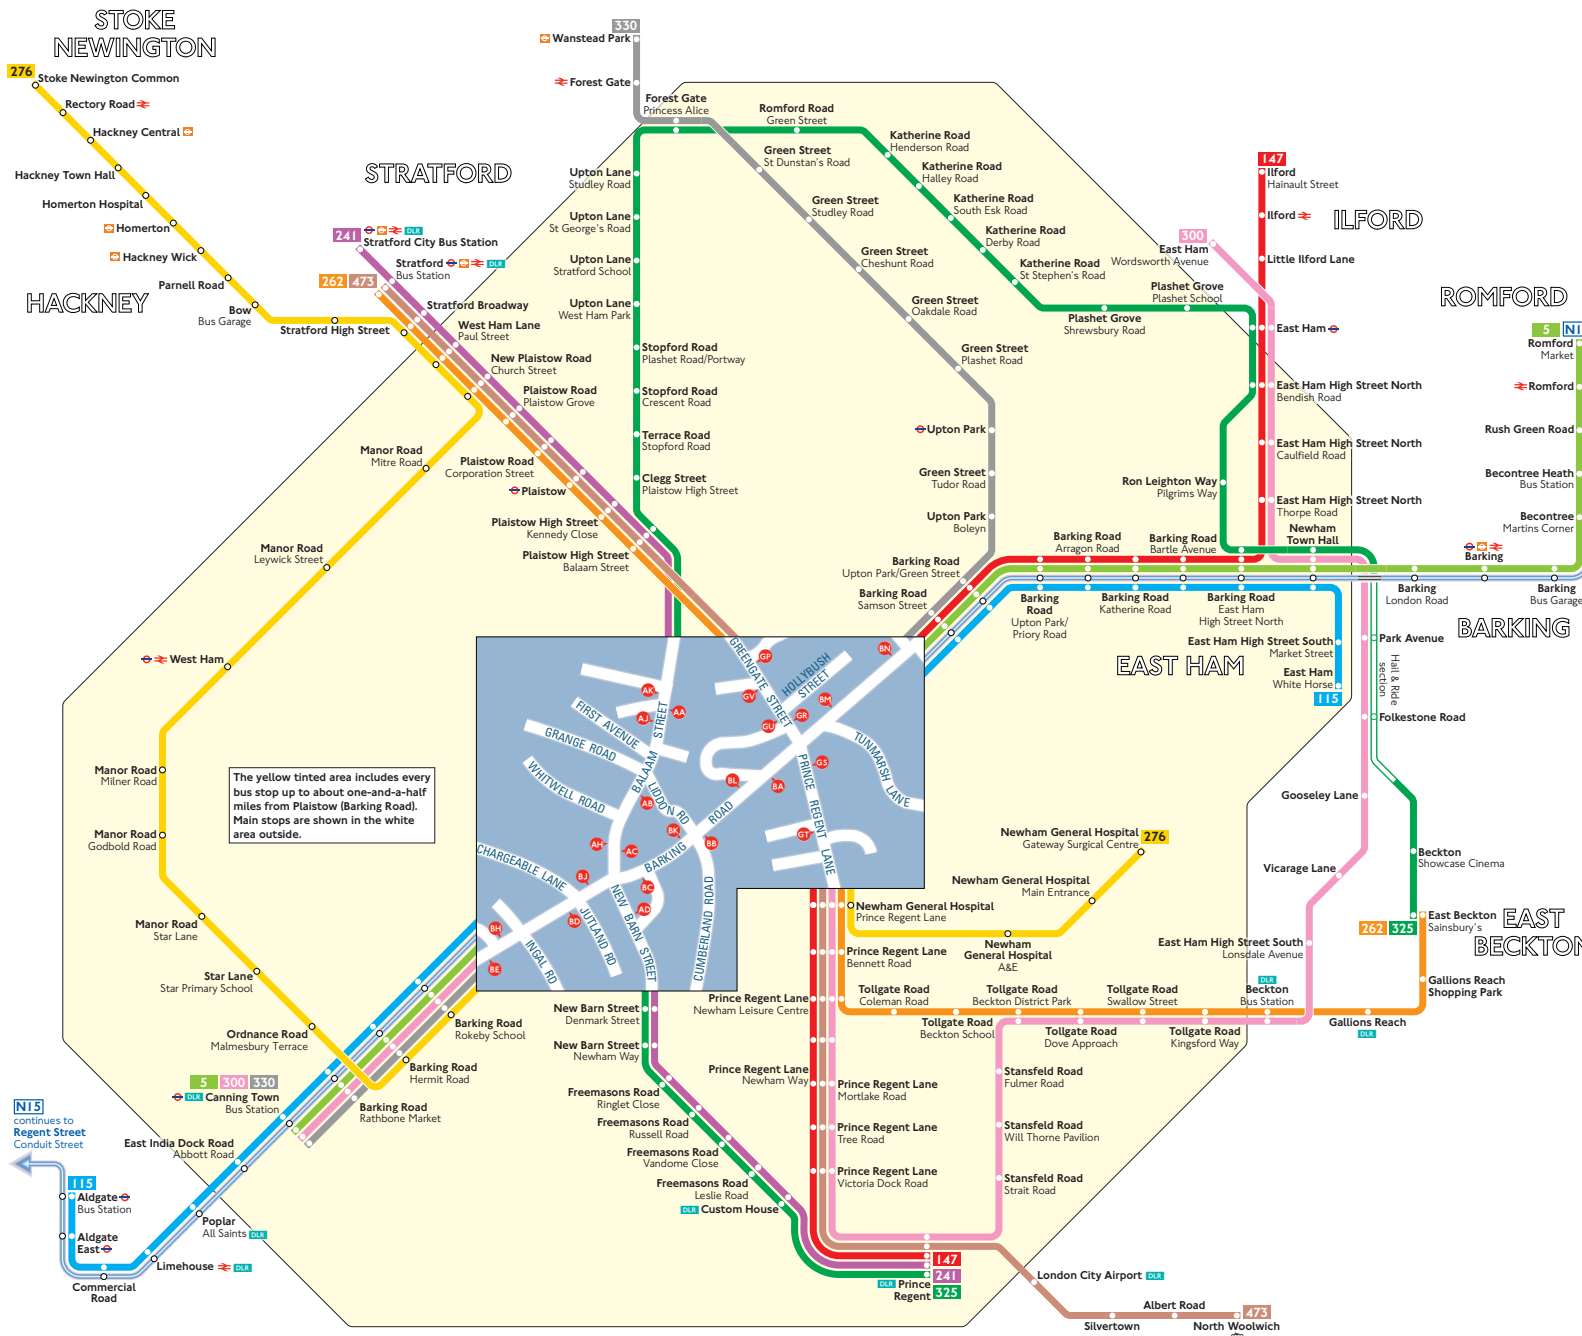

Buses from Plaistow (Barking Road)

Key

- 5 Day buses in black
- N15 Night buses in blue
- Connections with London Underground
- Connections with London Overground
- Connections with National Rail
- DLR Connections with Docklands Light Railway
- Connections with river boats

Red discs show the bus stop you need for your chosen bus service. The disc appears on the top of the bus stop in the street (see map of town centre in centre of diagram).

Route finder

Day buses

Bus route	Towards	Bus stops
5	Canning Town	8A 8B 8C 8D 8E
	Romford	8B 8J 8K 8M 8N
115	Aldgate	8A 8B 8C 8D 8E
	East Ham	8B 8J 8K 8M 8N
147	Ilford	8M 8N 8T
	Prince Regent	8S
241	Prince Regent	AA AB AC AD
	Stratford City Bus Station	AE AF AG AH
262	East Becton	8D 8E 8S
	Stratford	8T 8U 8V
276	Newham General Hospital	8A 8B 8C 8D 8E 8S
	Stoke Newington Common	8A 8B 8C 8D 8E 8T
300	Canning Town	8A 8B 8C 8D 8E 8T
	East Ham	8B 8J 8K 8L 8S
325	East Becton	8B 8J 8K 8L 8S
	Prince Regent	AA AB AC AD
330	Canning Town	8A 8B 8C 8D 8E
	Wanstead Park	8B 8J 8K 8M 8N
473	North Woolwich	8T 8U 8S
	Stratford	8T 8U 8V

Night buses

Bus route	Towards	Bus stops
N15	Regent Street	8A 8B 8C 8D 8E
	Romford	8B 8J 8K 8M 8N