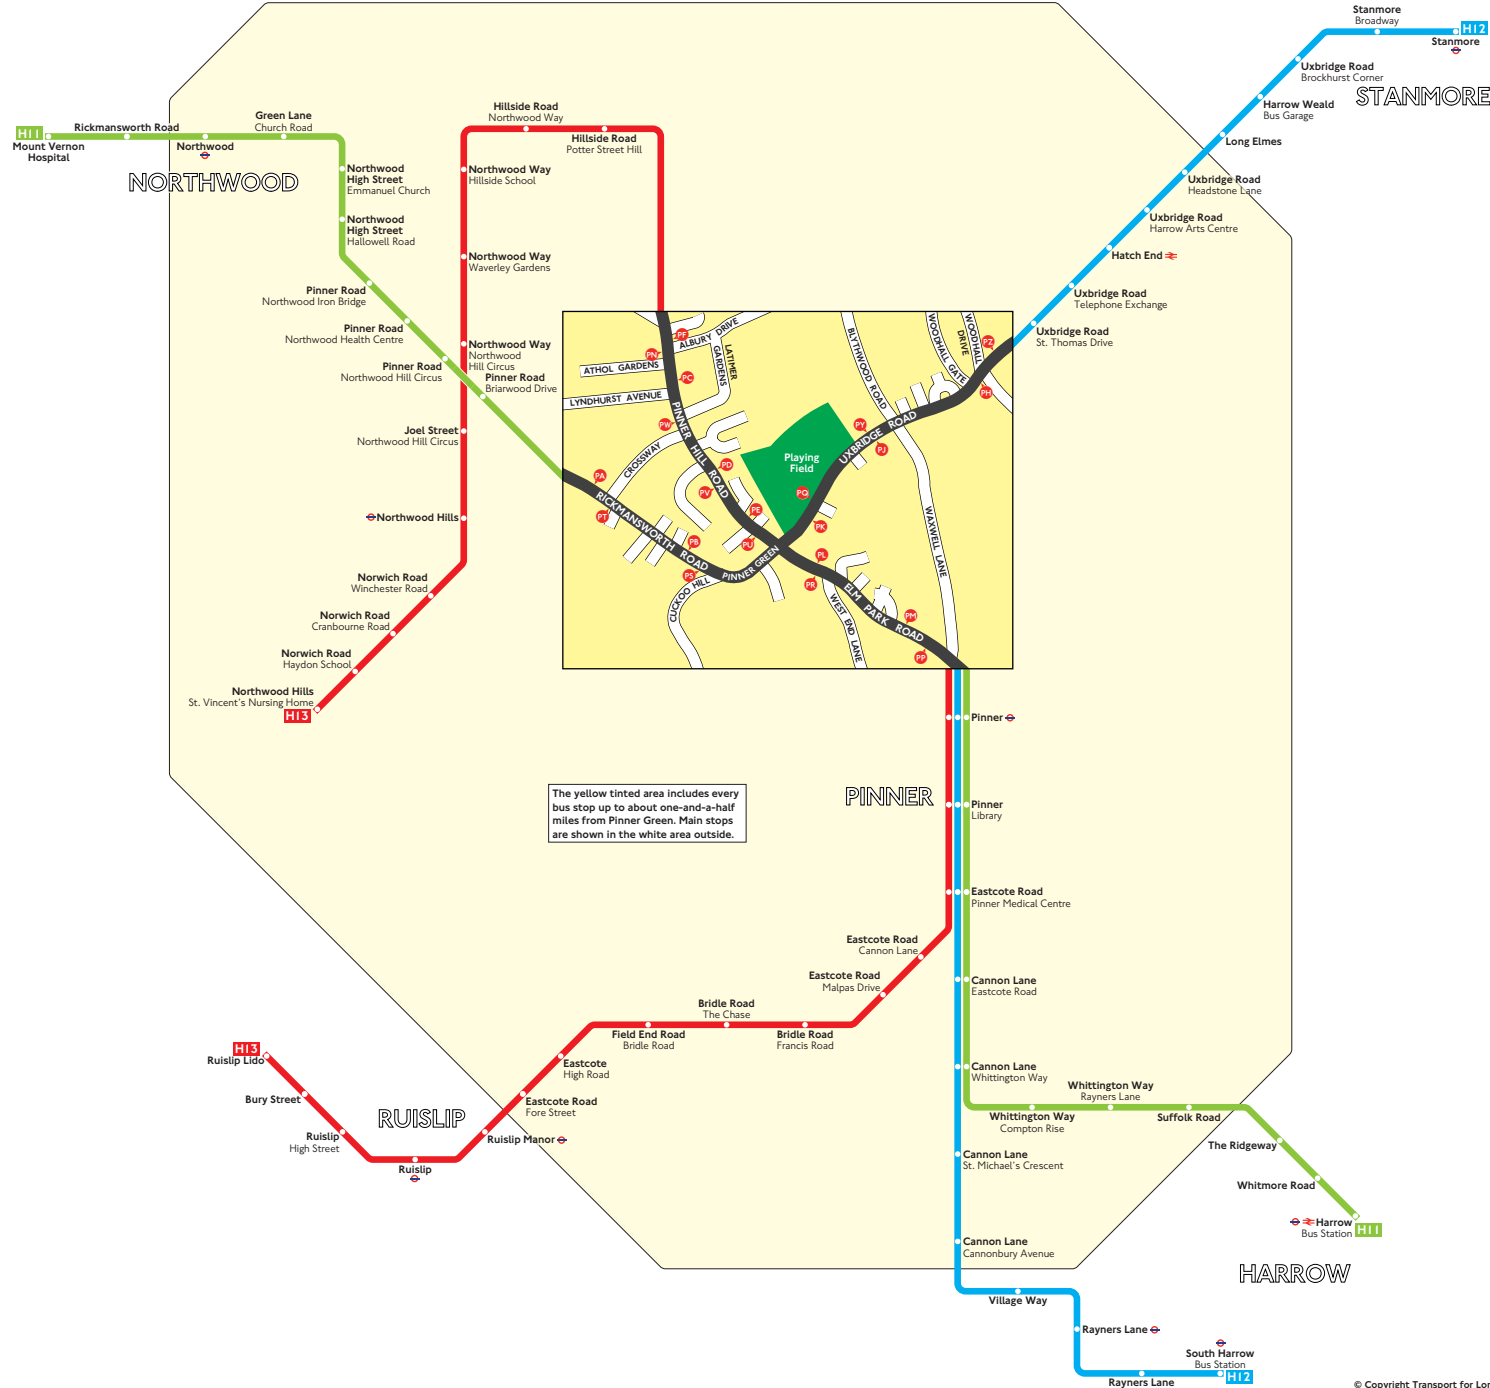

Buses from Pinner Green

Key

- Connections with Underground
- Connections with National Rail

A

Red discs show the bus stop you need for your chosen bus service. The disc **A** appears on the top of the bus stop in the street (see map of town centre in centre of diagram).

Route finder

Day buses

Bus route	Towards	Bus stops
H11	Harrow	PA PB PL PH
	Mount Vernon Hospital	PP PR PS PT
H12	South Harrow	PH PJ PK PL PM
	Stanmore	PP PC PR PY PZ
H13	Northwood Hills	PN PP PR PU PV PW
	Ruislip Lido	PC PD PE PF PL PM