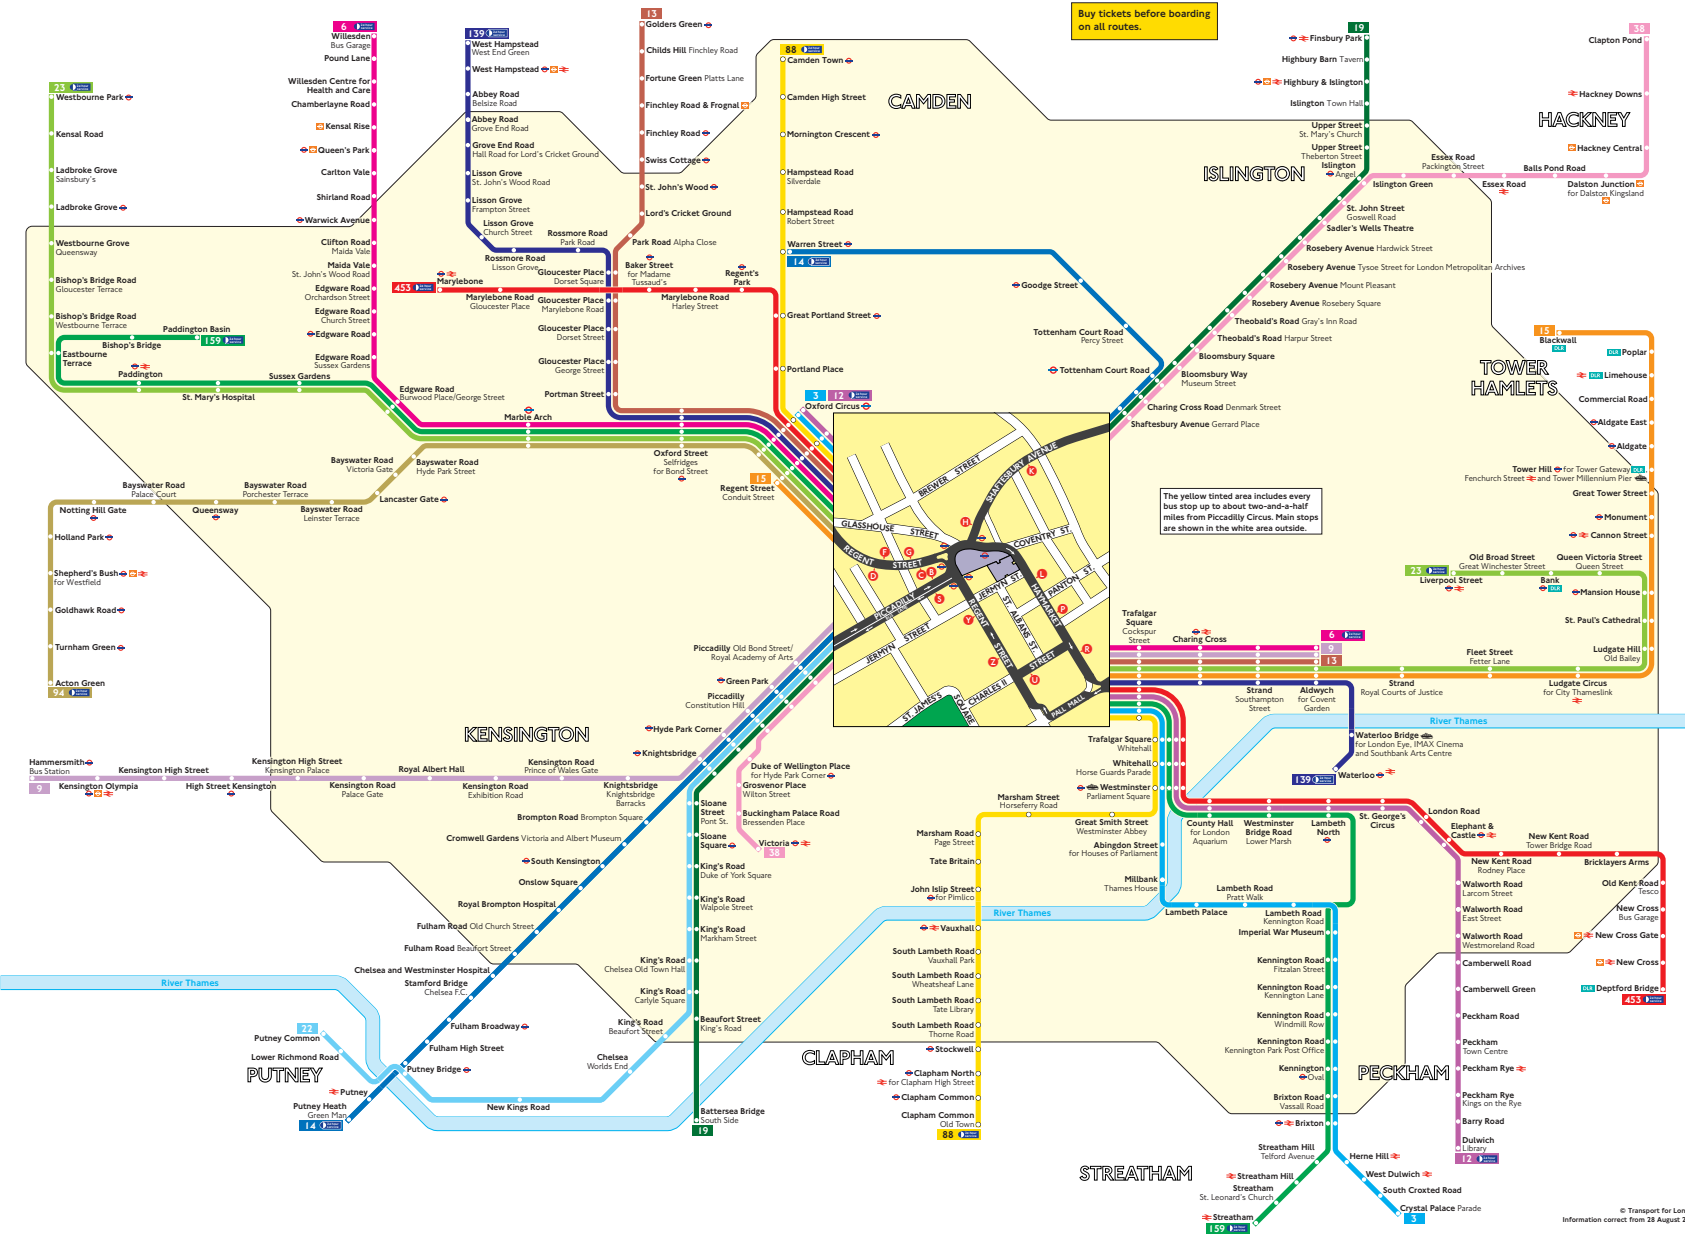

Buses from Piccadilly Circus

Key

- Connections with London Underground
- Connections with London Overground
- Connections with National Rail
- Connections with Docklands Light Railway
- Connections with river boats

A Red discs show the bus stop you need for your chosen bus service. The disc **A** appears on the top of the bus stop in the street (see map of town centre in centre of diagram).

Route finder

Day buses including 24-hour routes

Bus route	Towards	Bus stops
3	Crystal Palace Oxford Circus	F P C Y
6	Aldwych	G R
9	Aldwych	B R
12	Hammersmith Dulwich	S Z F P
13	Aldwych Golders Green	G R C Z
14	Putney Heath Warren Street	K S B H
15	Blackwall Regent Street	G R D Z
19	Battersea Bridge Finsbury Park	K S B H
22	Putney Common	S
23	Liverpool Street Westbourne Park	G R D Z
38	Clapton Pond Victoria	B H K S
88	Camden Town Clapham Common	D Y F P
94	Acton Green	D U Y
139	Waterloo	G R
159	West Hampstead Paddington Basin	C Z D Z
453	Streatham Deptford Bridge	F P F P
	Marylebone	D Y

Night buses

For night bus information, please see separate poster.