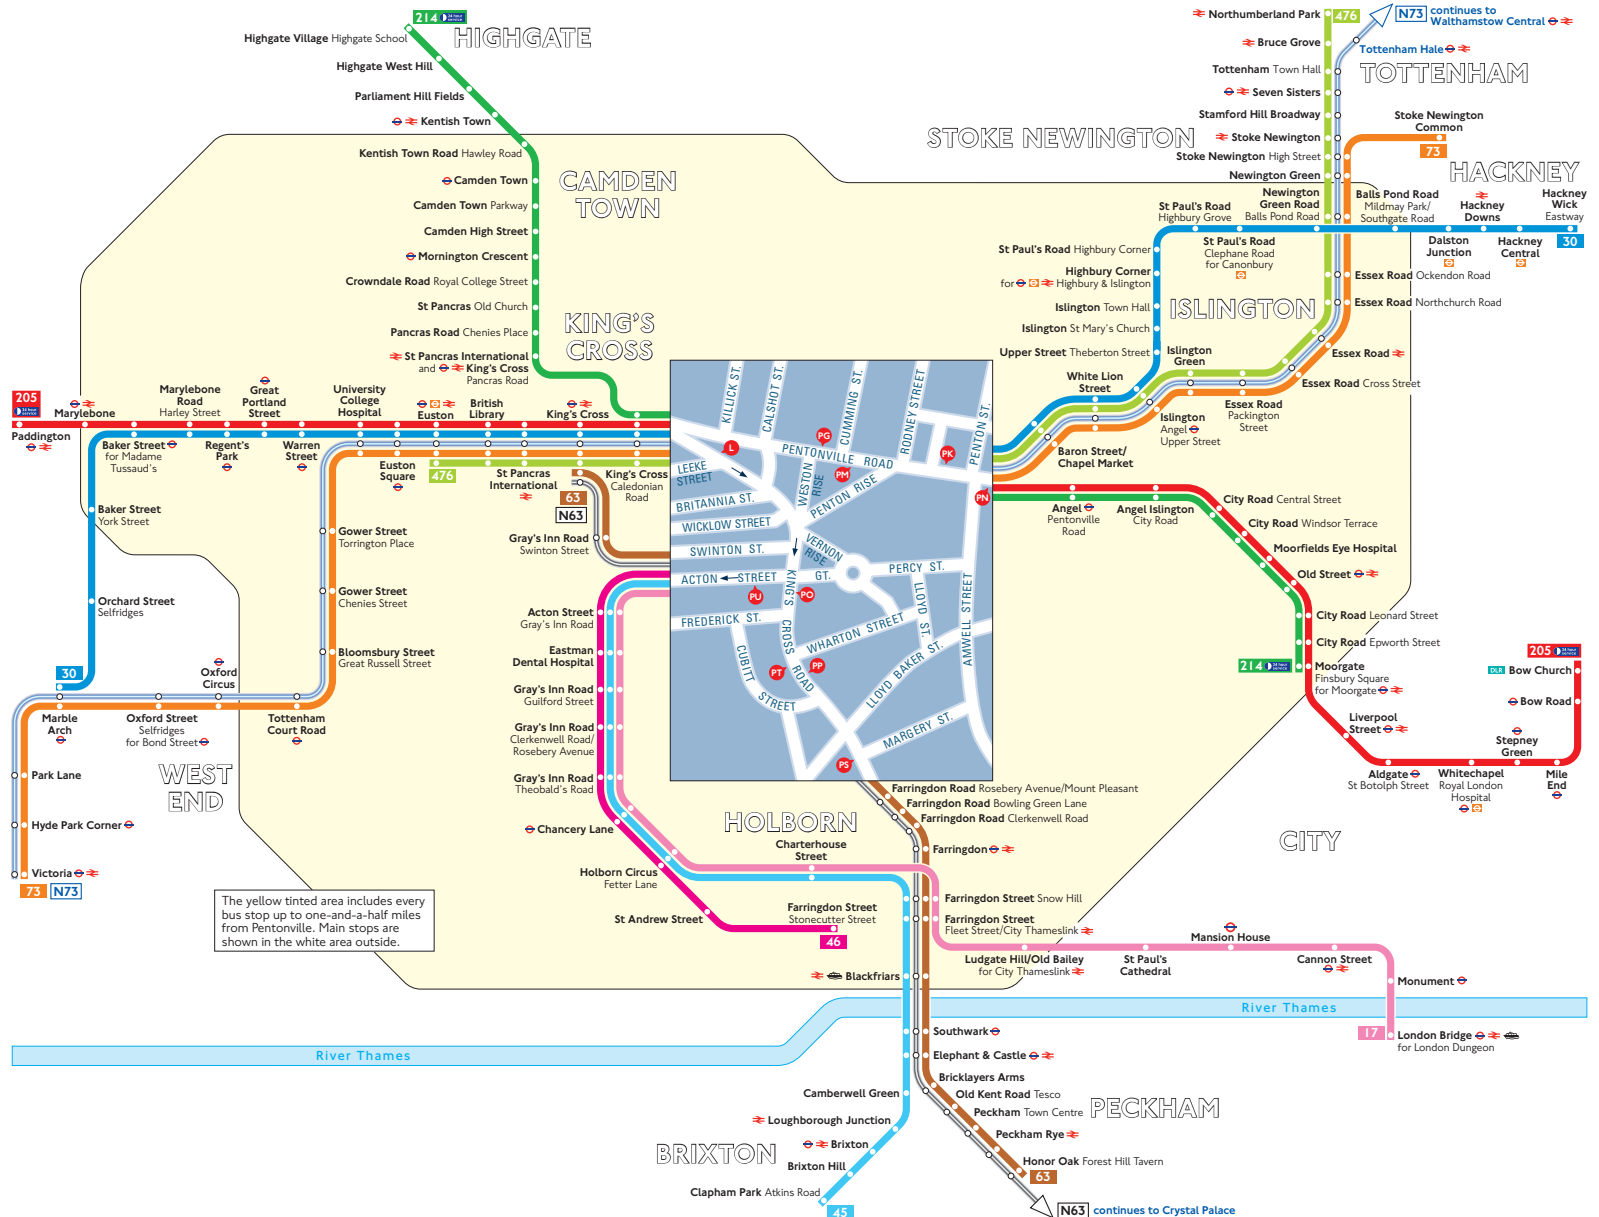

Buses from Pentonville

Key

- Connections with London Underground
- Connections with London Overground
- Connections with National Rail
- Connections with river boats

A Red discs show the bus stop you need for your chosen bus service. The disc **A** appears on the top of the bus stop in the street (see map of town centre in centre of diagram).

Route finder

Day buses including 24-hour services

Bus route	Towards	Bus stops
17	London Bridge	L
30	Hackney Wick	PG PK
	Marble Arch	PM PN
45	Clapham Park	L
46	Farringdon Street	L
63	Honor Oak	L PC PP
	King's Cross	PS PT PU
73	Stoke Newington	PG PK
	Victoria	PM PN
205	Bow Church	PG PK
	Paddington	PM PN
214	Highgate Village	PM PN
476	Moorgate	PG PK
	Euston	PM PN
	Northumberland Park	PG PK

For route 17 towards Archway and route 46 towards Lancaster Gate, please go to Gray's Inn Road or King's Cross Station.

Night buses

Bus route	Towards	Bus stops
N63	Crystal Palace	L PC PP
	King's Cross	PS PT PU
N73	Victoria	PM PN
	Walthamstow Central	PG PK