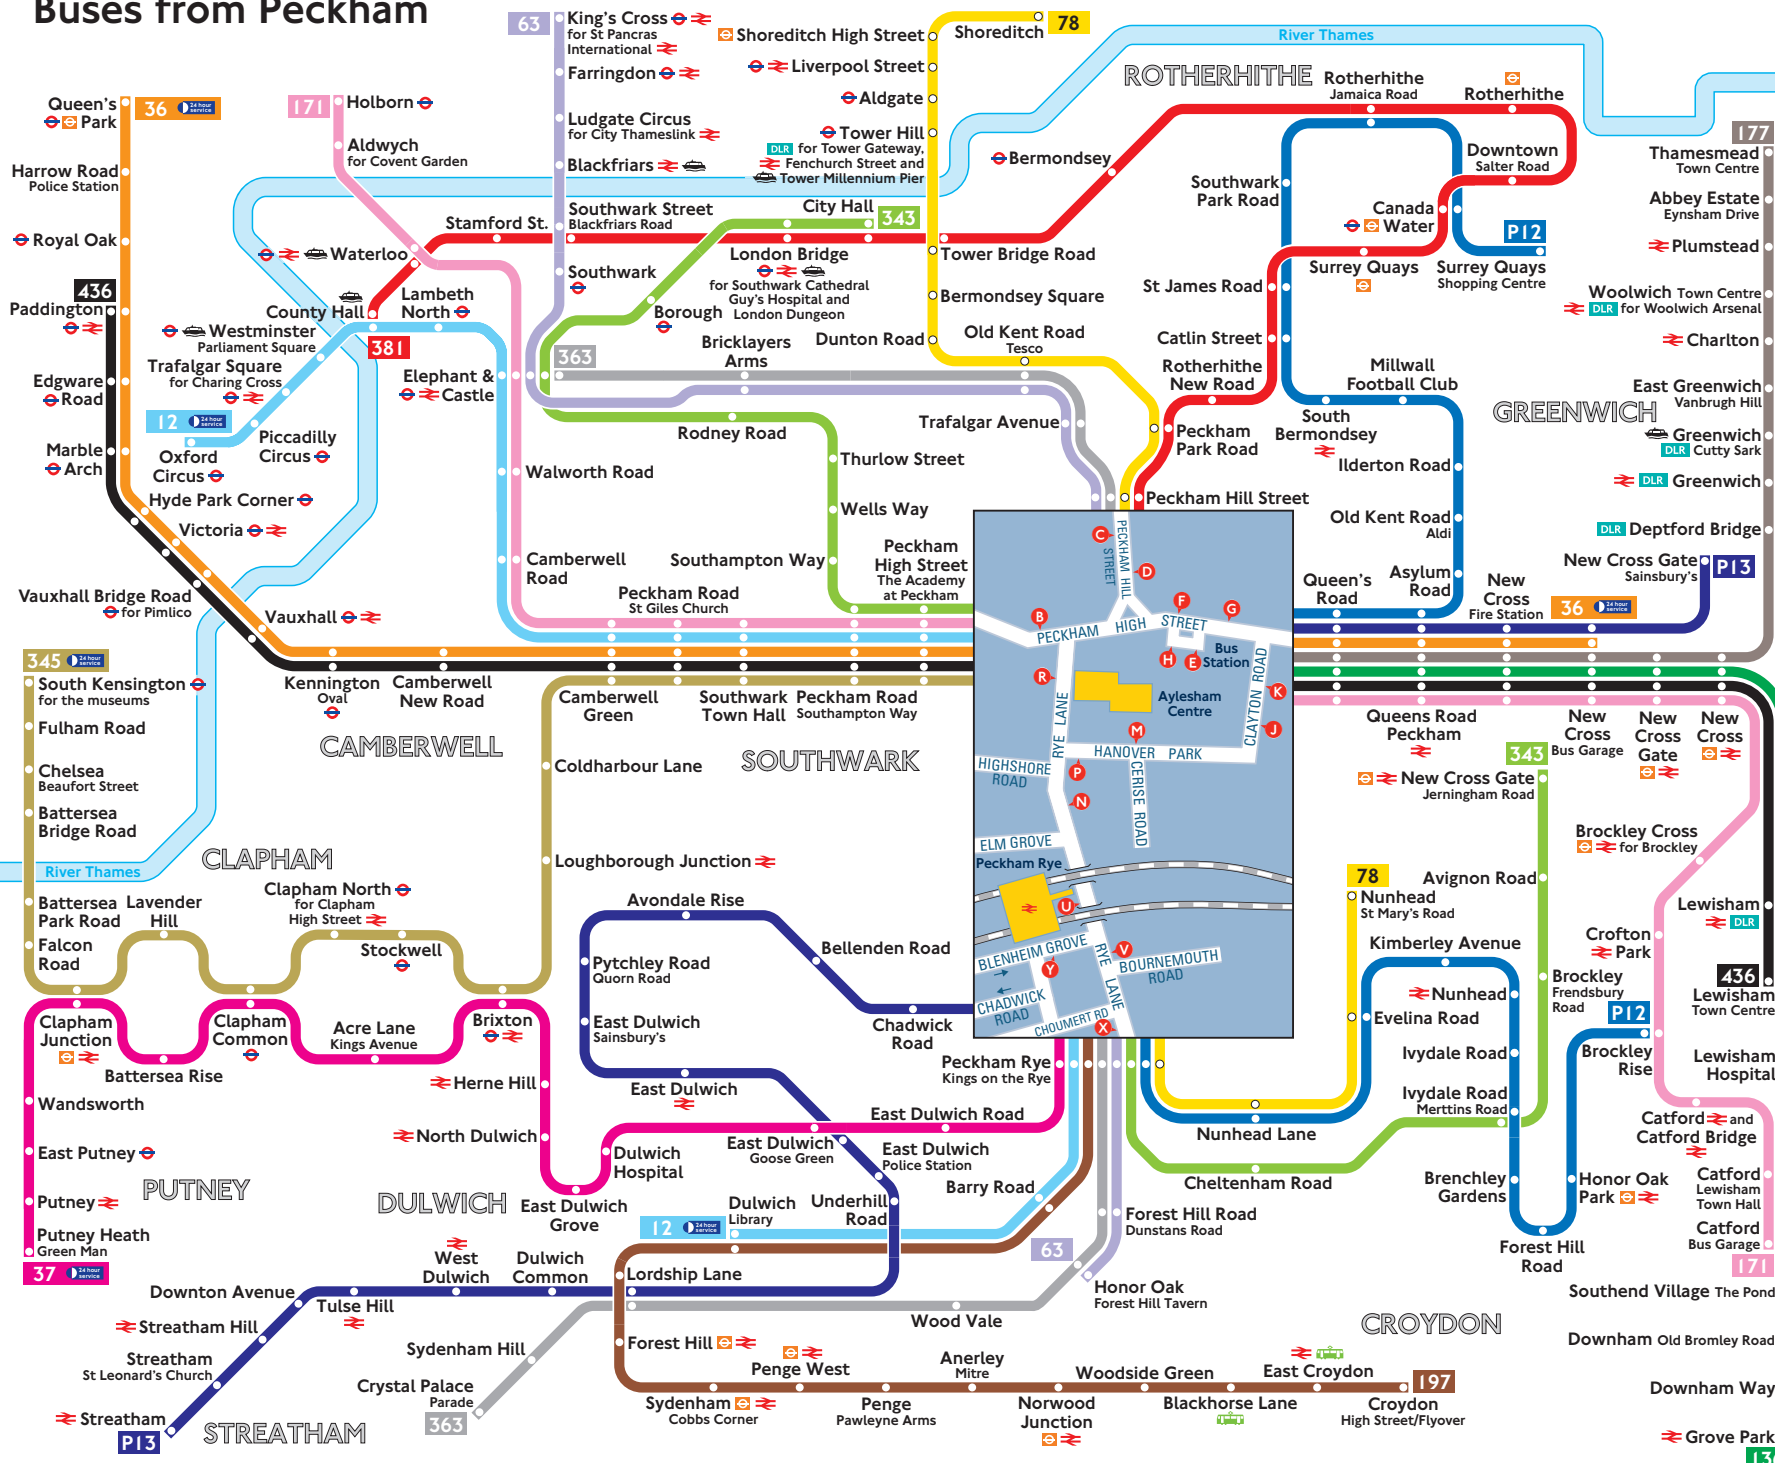

Buses from Peckham

Route finder Day buses including 24-hour services

Bus route	Towards	Bus stops
12	Dulwich Oxford Circus	B, K, N, V R, U, X
36	New Cross Queen's Park	B, G J, R
37	Putney Heath	E, N, V
63	Honor Oak King's Cross	D, F, N, V C, M, U, X
78	Nunhead Shoreditch	D, P, V C, M, U, X
136	Grove Park	G, H
171	Catford Holborn	B, G J, R
177	Thamesmead	G, H
197	Croydon	E, N, V
343	City Hall New Cross Gate	R, U, X B, K, P, V
345	South Kensington	E, R
363	Crystal Palace Elephant & Castle	D, F, N, V C, M, U, X
381	Waterloo	C, H
436	Lewisham Paddington	B, G J, R
P12	Brockley Rise Surrey Quays	K, P, V G, H, M, U, X
P13	New Cross Streatham	G, H, M, U E, K, P, Y

Night buses

Bus route	Towards	Bus stops
N63	Crystal Palace King's Cross	D, F, N, V C, M, U, X
N89	Erith Trafalgar Square	B, G J, R
N136	Chislehurst Oxford Circus	B, G J, R
N171	Hither Green Tottenham Court Rd	B, G J, R
N343	New Cross Gate Trafalgar Square	B, K, P, V R, U, X
N381	Trafalgar Square	C, H