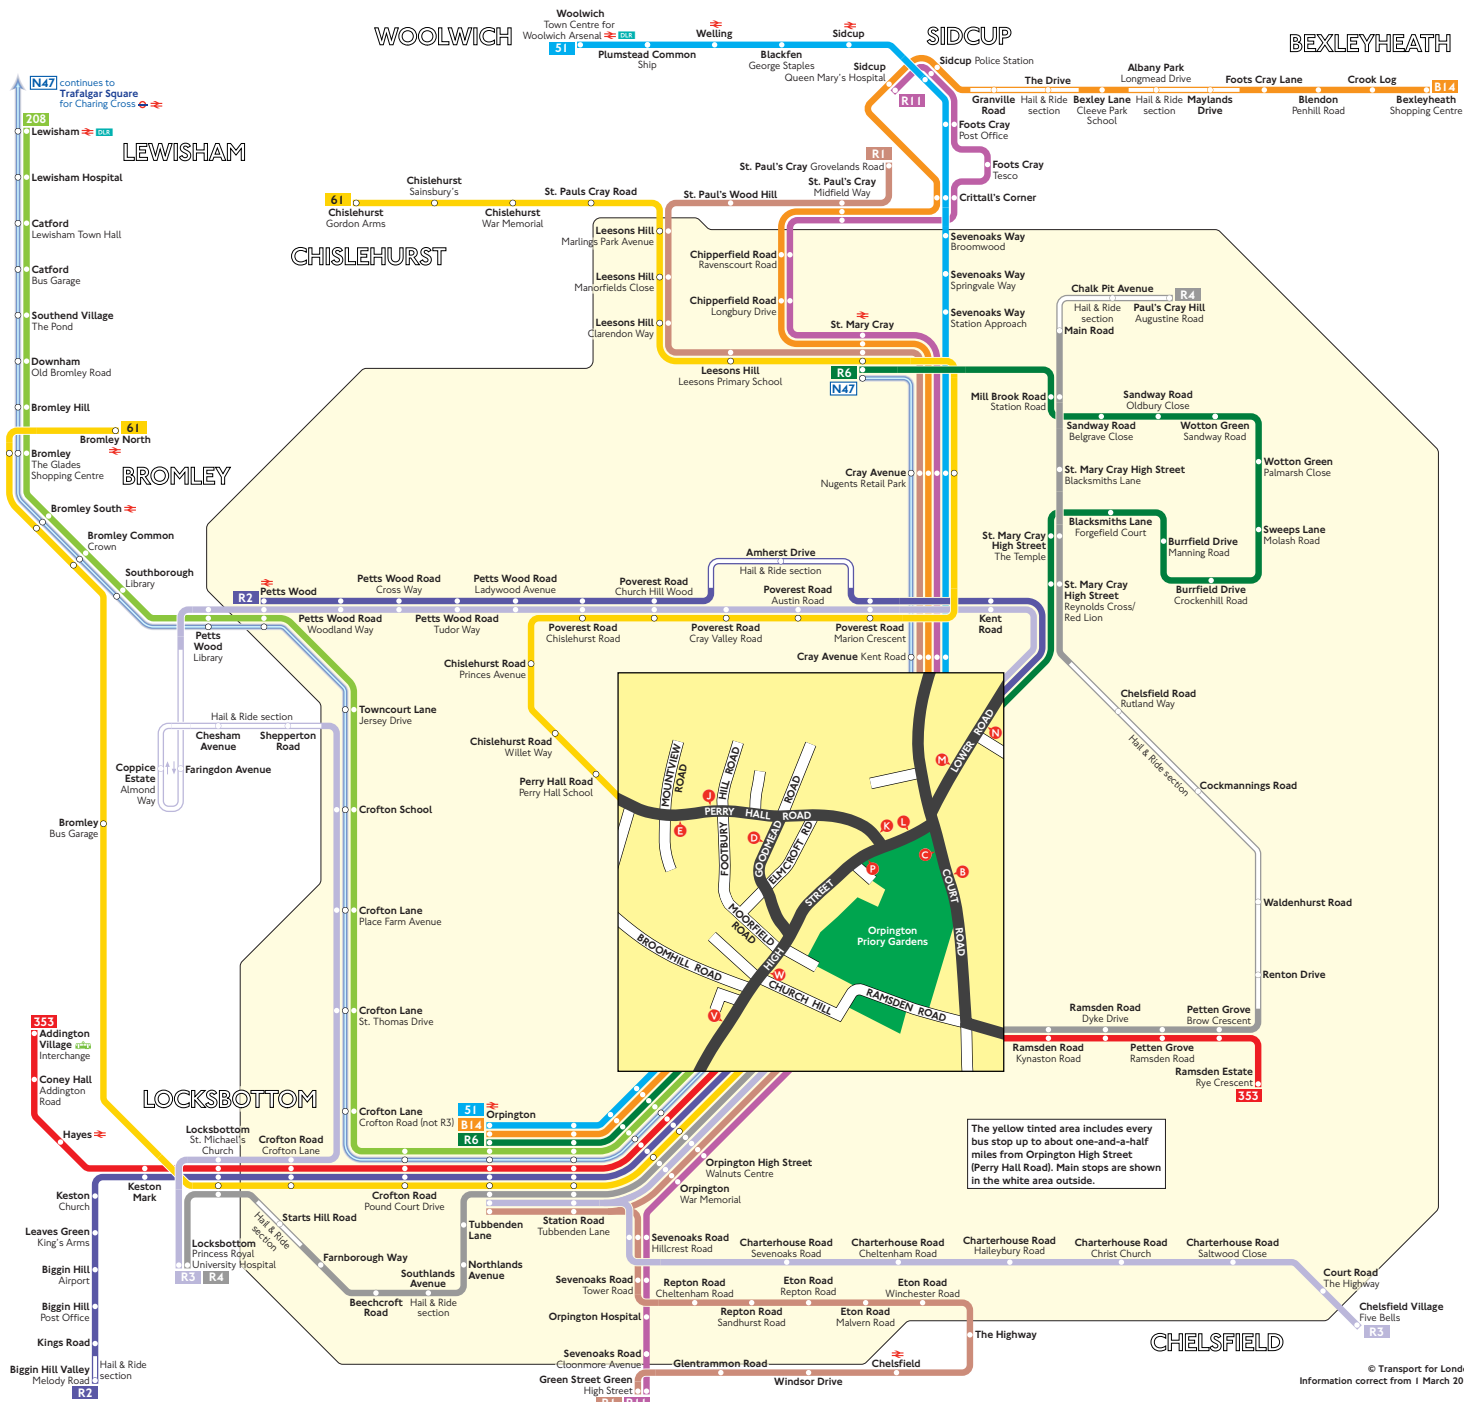

Buses from Orpington High Street (Perry Hall Road)

Key

- 51 Day buses in black
- N47 Night buses in blue
- Connections with Underground
- Connections with National Rail
- DLR Connections with Docklands Light Railway
- Connections with Tramlink

Red discs show the bus stop you need for your chosen bus service. The disc appears on the top of the bus stop in the street (see map of town centre in centre of diagram).

Route finder

Day buses

Bus route	Towards	Bus stops
51	Orpington	PW
	Woolwich	DLV
61	Bromley	JPW
	Chislehurst	DEV
208	Lewisham	KPW
353	Addington Village	CPW
	Ramsden Estate	BDLV
B14	Bexleyheath	DLV
	Orpington	PW
R1	Green Street Green	PW
	St. Paul's Cray	DLV
R2	Biggin Hill Valley	NPW
	Petts Wood	DLWV
R3	Chelsfield Village	NPW
	Locksbottom	DLWV
R4	Locksbottom	CPW
	Paul's Cray Hill	BDLV
R6	Orpington	NPW
	St. Mary Cray	DLWV
R11	Green Street Green	PW
	Sidcup	DLV

Night buses

Bus route	Towards	Bus stops
N47	St. Mary Cray	DLV
	Trafalgar Square	PW

Other buses

Bus route	Towards	Bus stops
477	Bluewater Shopping Centre	DLWV
	Orpington	NPW