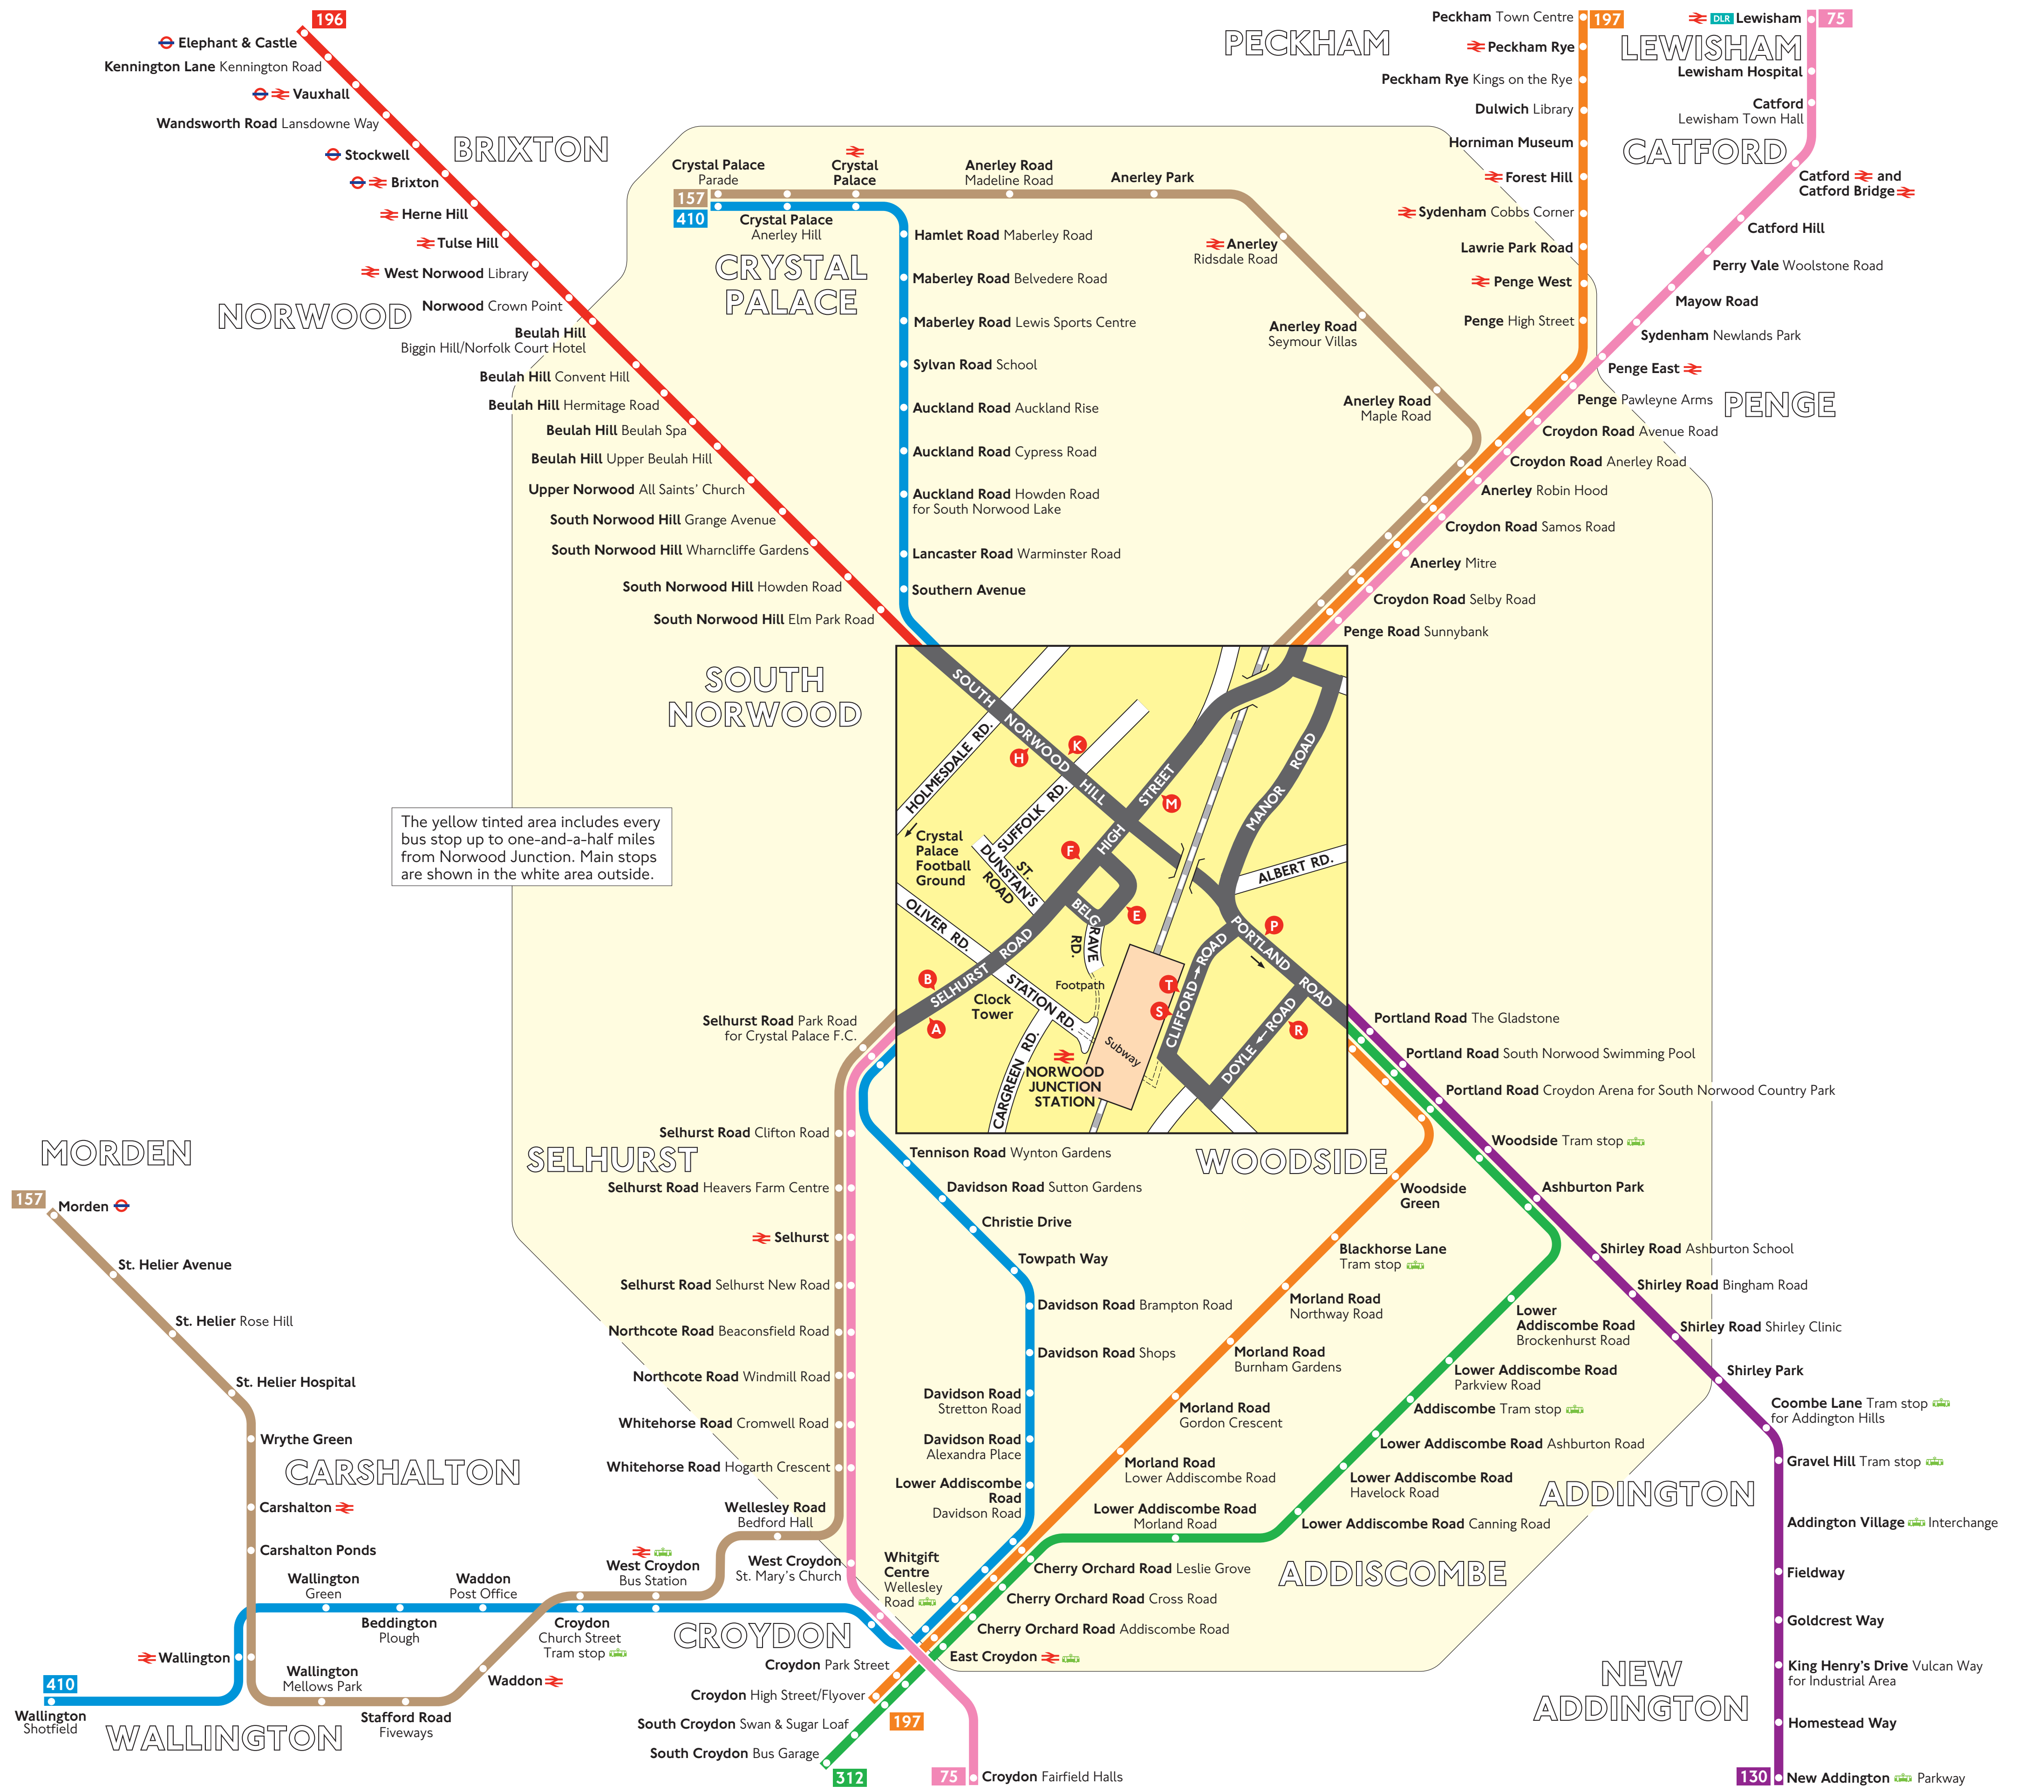

# Buses from Norwood Junction

**Key**

- Connections with Tramlink
- Connections with Underground
- Connections with National Rail
- Connections with Docklands Light Railway

Red discs show the bus stop you need for your chosen bus service. The disc appears on the top of the bus stop in the street (see map of town centre in centre of diagram).

**Route finder**

**Day buses**

Bus route	Towards	Bus stops
<b>75</b>	Croydon	A M
	Lewisham	B F
<b>130</b>	New Addington	E F P
<b>157</b>	Crystal Palace	B F P
	Morden	A M
<b>196</b>	Elephant & Castle	E F H
<b>197</b>	Croydon	P
	Peckham	R T
<b>312</b>	South Croydon	P S
<b>410</b>	Crystal Palace	B F H
	Wallington	A K

Destination	Bus routes	Bus stops
<b>K</b>		
Homestead Way	130	E F P
Horniman Museum	197	R T
<b>L</b>		
Lancaster Road	410	B F H
Lawrie Park Road	197	R T
Lewis Sports Centre	410	B F H
Lewisham	75	B F
Lewisham Hospital	75	B F
Lower Addiscombe Road Ashburton Road, Brockenhurst Road, Canning Road, Havelock Road, Morland Road and Parkview Road	312	P S
Lower Addiscombe Road Davidson Road	410	A K
<b>M</b>		
Maberley Road	410	B F H
Mayow Road	75	B F
Morden	157	A M
Morland Road	197	P
<b>N</b>		
New Addington Parkway	130	E F P
Northcote Road	75, 157	A M
Norwood Crown Point	196	E F H
<b>P</b>		
Peckham Town Centre	197	R T
Peckham Rye	197	R T
Penge Pawley Arms	75	B F
	197	R T
Penge High Street	197	R T
Penge East	75	B F
Penge Road Sunnybank	75, 157	B F
	197	R T
Penge West	197	R T
Perry Vale Woolstone Road	75	B F
Portland Road	130	E F P
	197	P
	312	P S
<b>S</b>		
St. Helier Rose Hill	157	A M
St. Helier Avenue	157	A M
St. Helier Hospital	157	A M