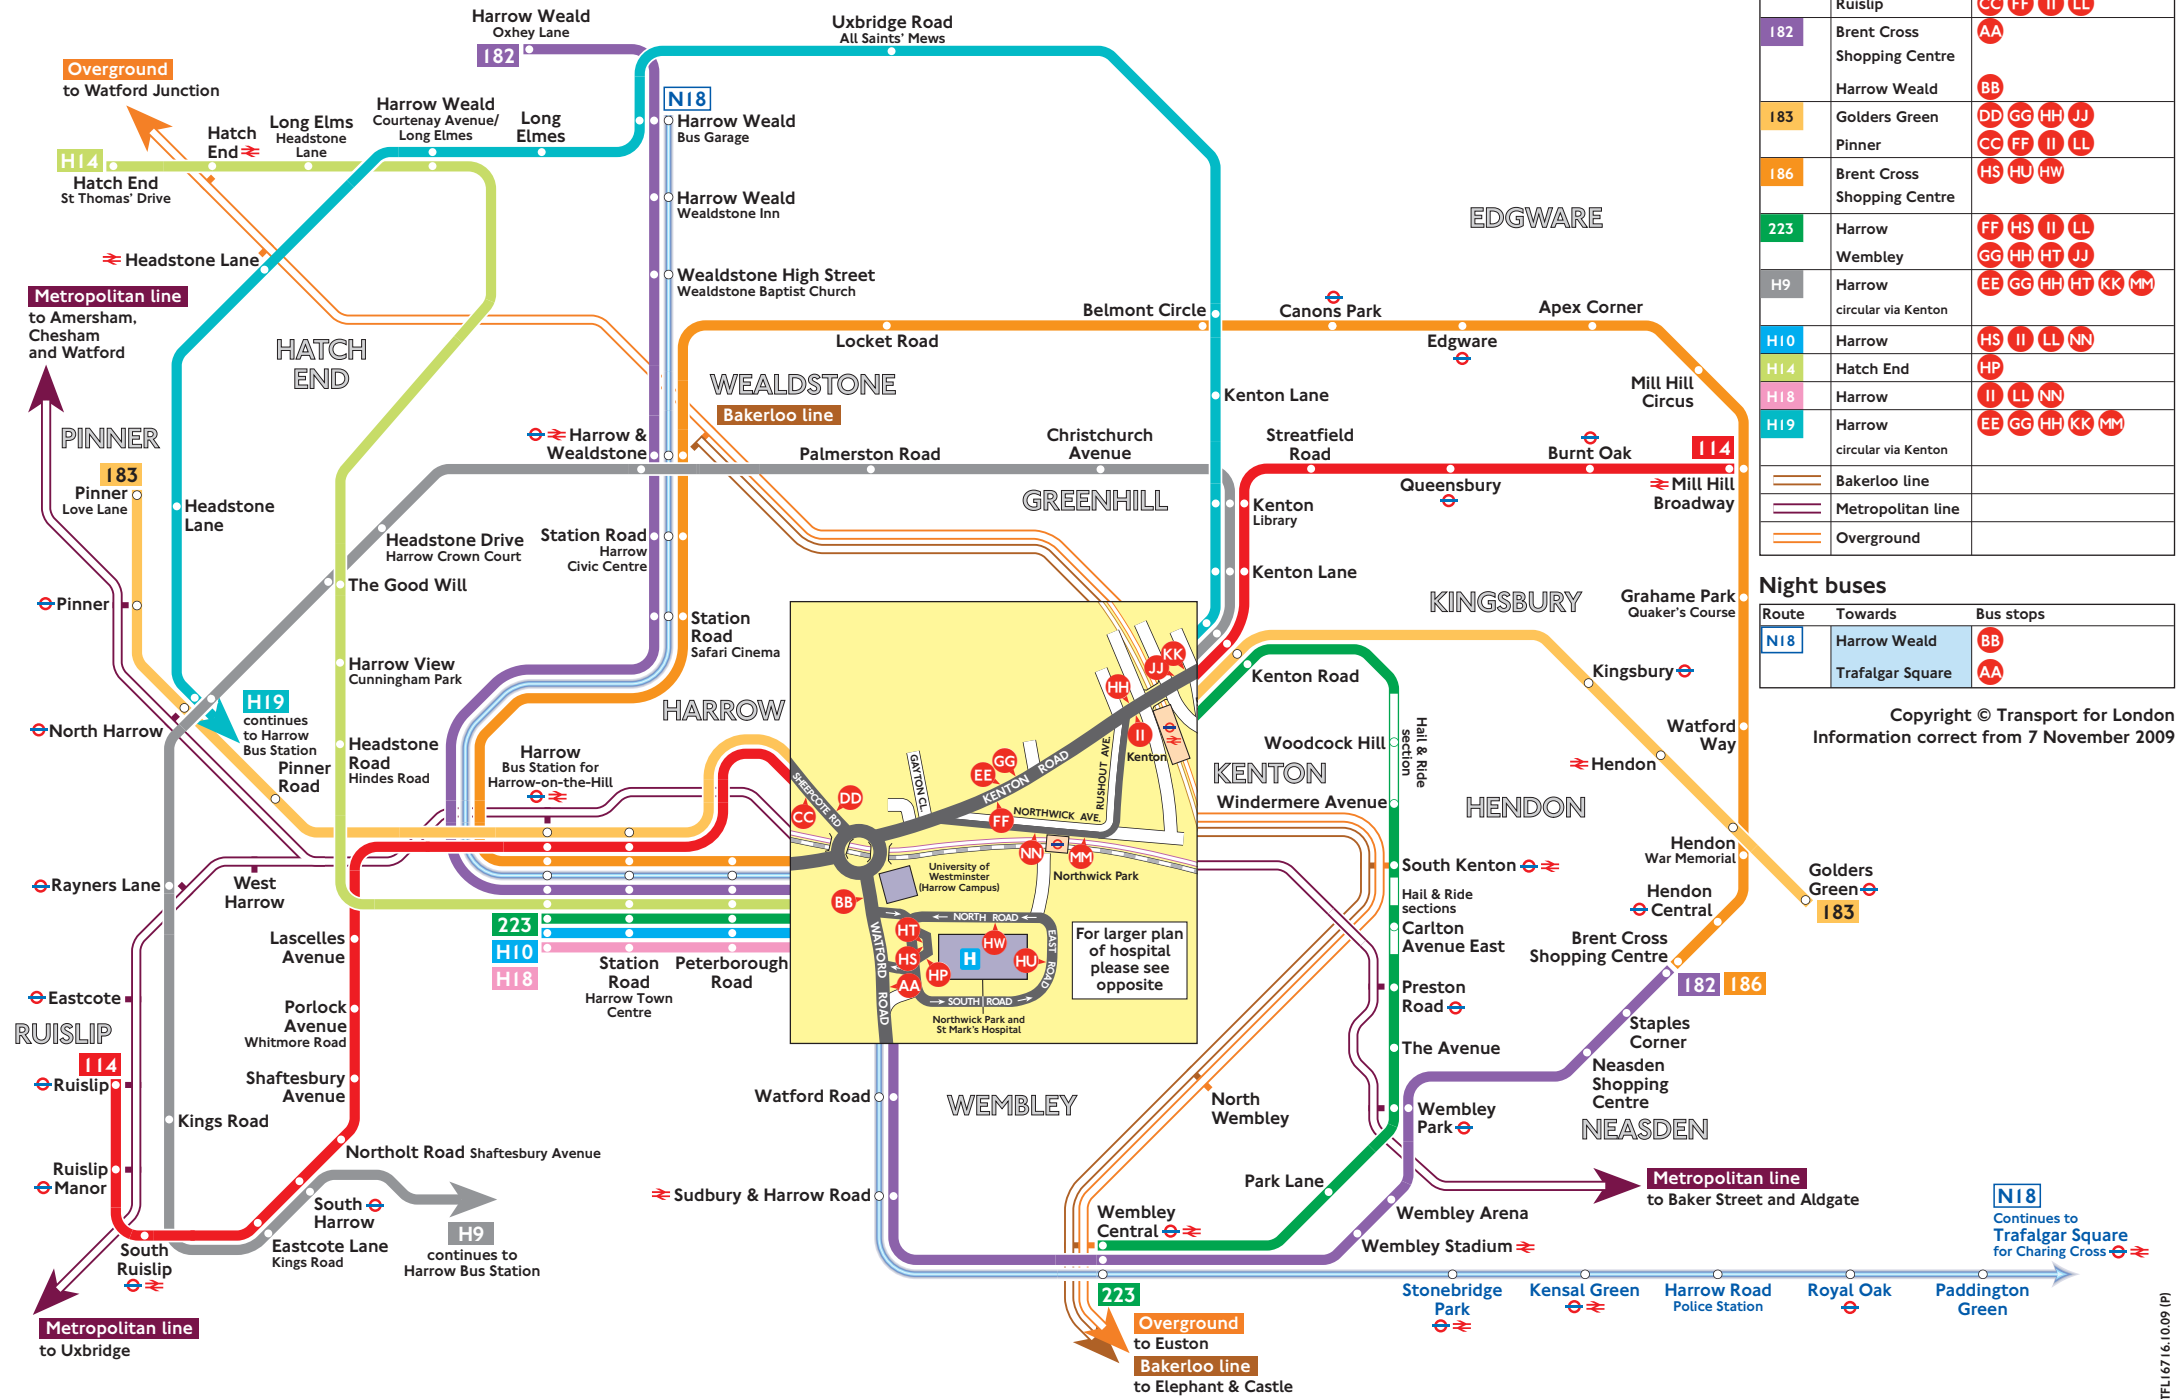

Buses, Tubes and trains from Northwick Park and St Mark's Hospital

Route finder

Route	Towards	Bus stops
114	Mill Hill Broadway	DD GG HH KK
	Ruislip	CC FF II LL
182	Brent Cross	AA
	Shopping Centre	
183	Harrow Weald	BB
	Golders Green	DD GG HH JJ
186	Brent Cross	HS HU HW
	Shopping Centre	
223	Harrow	FF HS II LL
	Wembley	GG HH HT JJ
H9	Harrow circular via Kenton	EE GG HH HT KK MM
H10	Harrow	HS II LL NN
H14	Hatch End	HP
H18	Harrow	II LL NN
H19	Harrow	EE GG HH KK MM
	circular via Kenton	

Legend:

- Bakerloo line
- Metropolitan line
- Overground

Night buses

Route	Towards	Bus stops
N18	Harrow Weald	BB
	Trafalgar Square	AA

Copyright © Transport for London
Information correct from 7 November 2009