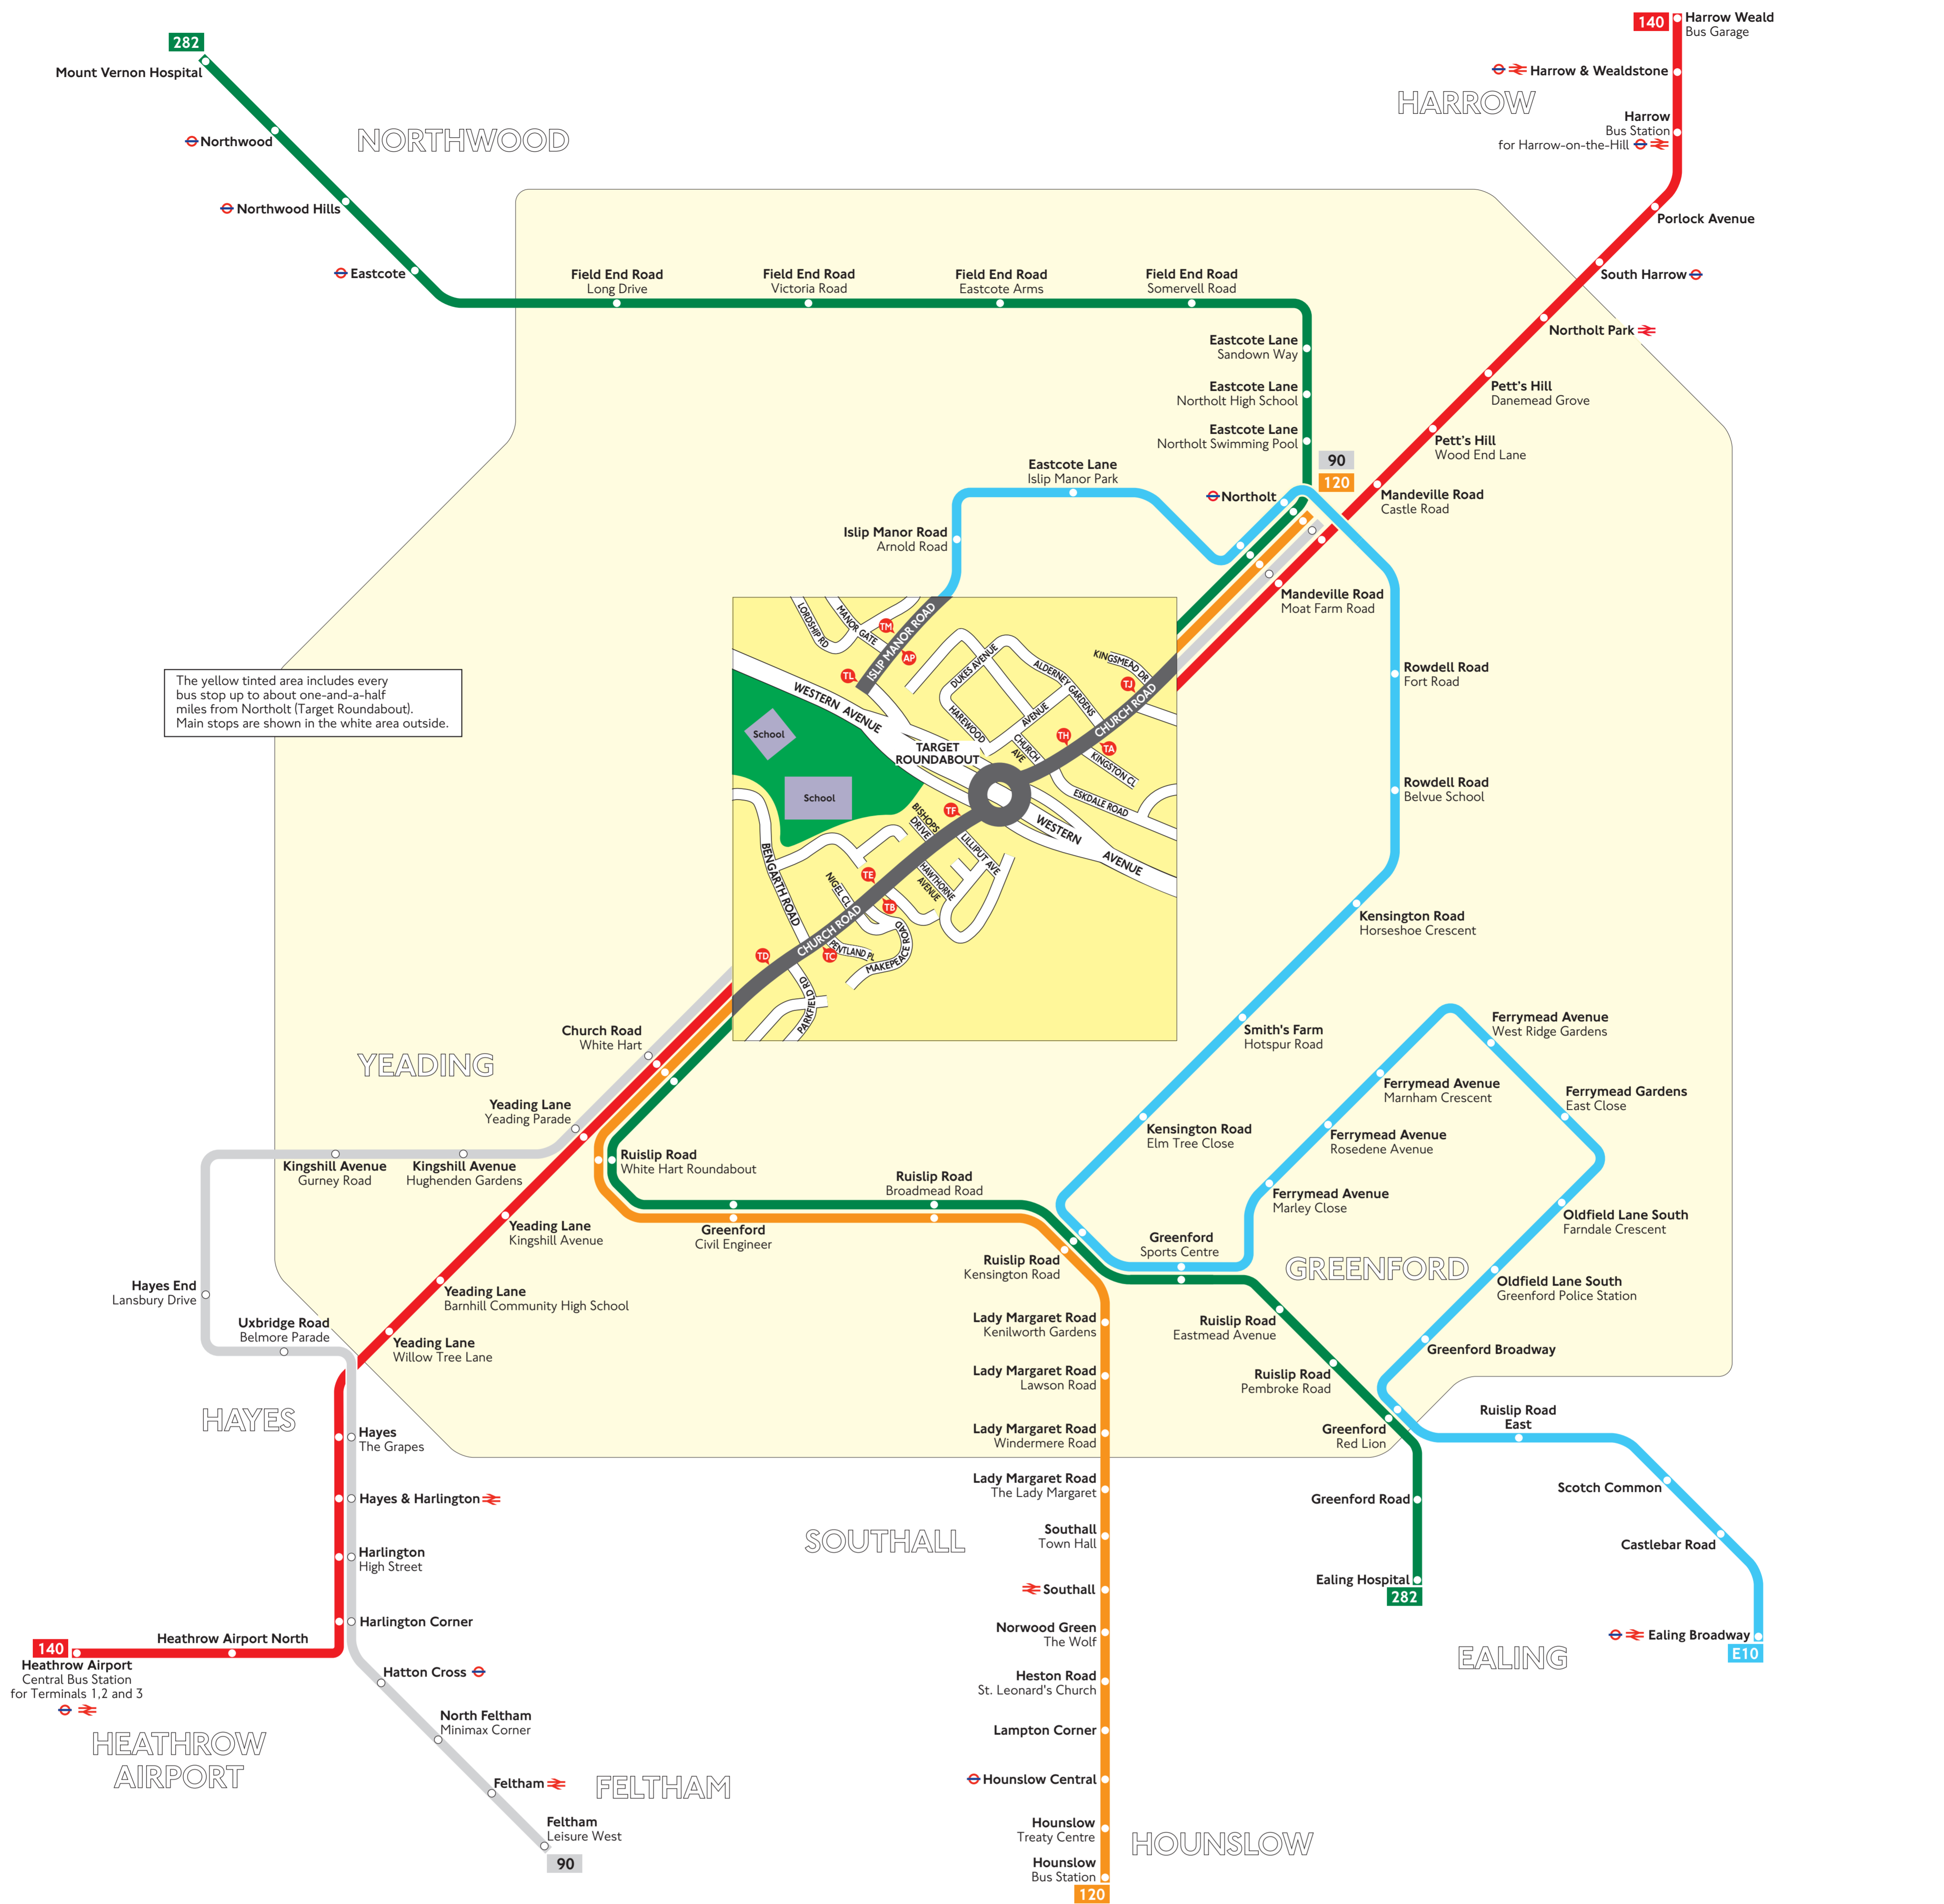

# Buses from Northolt (Target Roundabout)

The yellow tinted area includes every bus stop up to about one-and-a-half miles from Northolt (Target Roundabout). Main stops are shown in the white area outside.

**Key**

- 90 Day buses in black
- N7 Night buses in blue
- Connections with Underground
- Connections with National Rail

Red discs show the bus stop you need for your chosen bus service. The disc **A** appears on the top of the bus stop in the street (see map of town centre in centre of diagram).

**Route finder**

Day buses including 24-hour routes

Bus route	Towards	Bus stops
90	Feltham	TA TB TC
	Northolt Station	TD TE TF TH TJ
120	Hounslow	TA TB TC
	Northolt Station	TD TE TF TH TJ
140	Harrow Weald	TD TE TF TH TJ
	Heathrow Airport	TA TB TC
282	Ealing Hospital	TA TB TC
	Mount Vernon Hospital	TD TE TF TH TJ
E10	Ealing Broadway	TL TH

Night buses

Bus route	Towards	Bus stops
N7	Northolt Station	TD TE TF TH TJ
	Russell Square	TA TB TC

**Destination finder**

Destination	Bus routes	Bus stops
<b>A</b>		
Acton Central	N7	TA TB TC
<b>C</b>		
Castlebar Road	E10	TL TH
Church Road White Hart	90, 120, 140, 282, N7	TA TB TC
<b>E</b>		
Ealing Broadway	E10	TL TH
	N7	TA TB TC
Ealing Common	N7	TA TB TC
Ealing Hospital	282	TA TB TC
East Acton Lane	N7	TA TB TC
Eastcote	282	TD TE TF TH TJ
Eastcote Lane Islip Manor Park	E10	TL TH
Eastcote Lane	282	TD TE TF TH TJ
<b>F</b>		
Feltham	90	TA TB TC
Feltham Leisure West	90	TA TB TC
Ferrymead Avenue	E10	TL TH
Ferrymead Gardens	E10	TL TH
Field End Road	282	TD TE TF TH TJ
<b>G</b>		
Greenford Civil Engineer	120, 282, N7	TA TB TC
Greenford Red Lion and Sports Centre	282, N7	TA TB TC
Greenford Broadway	E10	TL TH
Greenford Road	E10	TL TH
<b>H</b>		
Hammersmith Hospital	N7	TA TB TC
Harlington High Street	90, 140	TA TB TC
Harlington Corner	90, 140	TA TB TC
Harrow & Wealdstone	140	TD TE TF TH TJ
Harrow Bus Station	140	TD TE TF TH TJ
Harrow-on-the-Hill	140	TD TE TF TH TJ
Harrow Weald Bus Garage	140	TD TE TF TH TJ