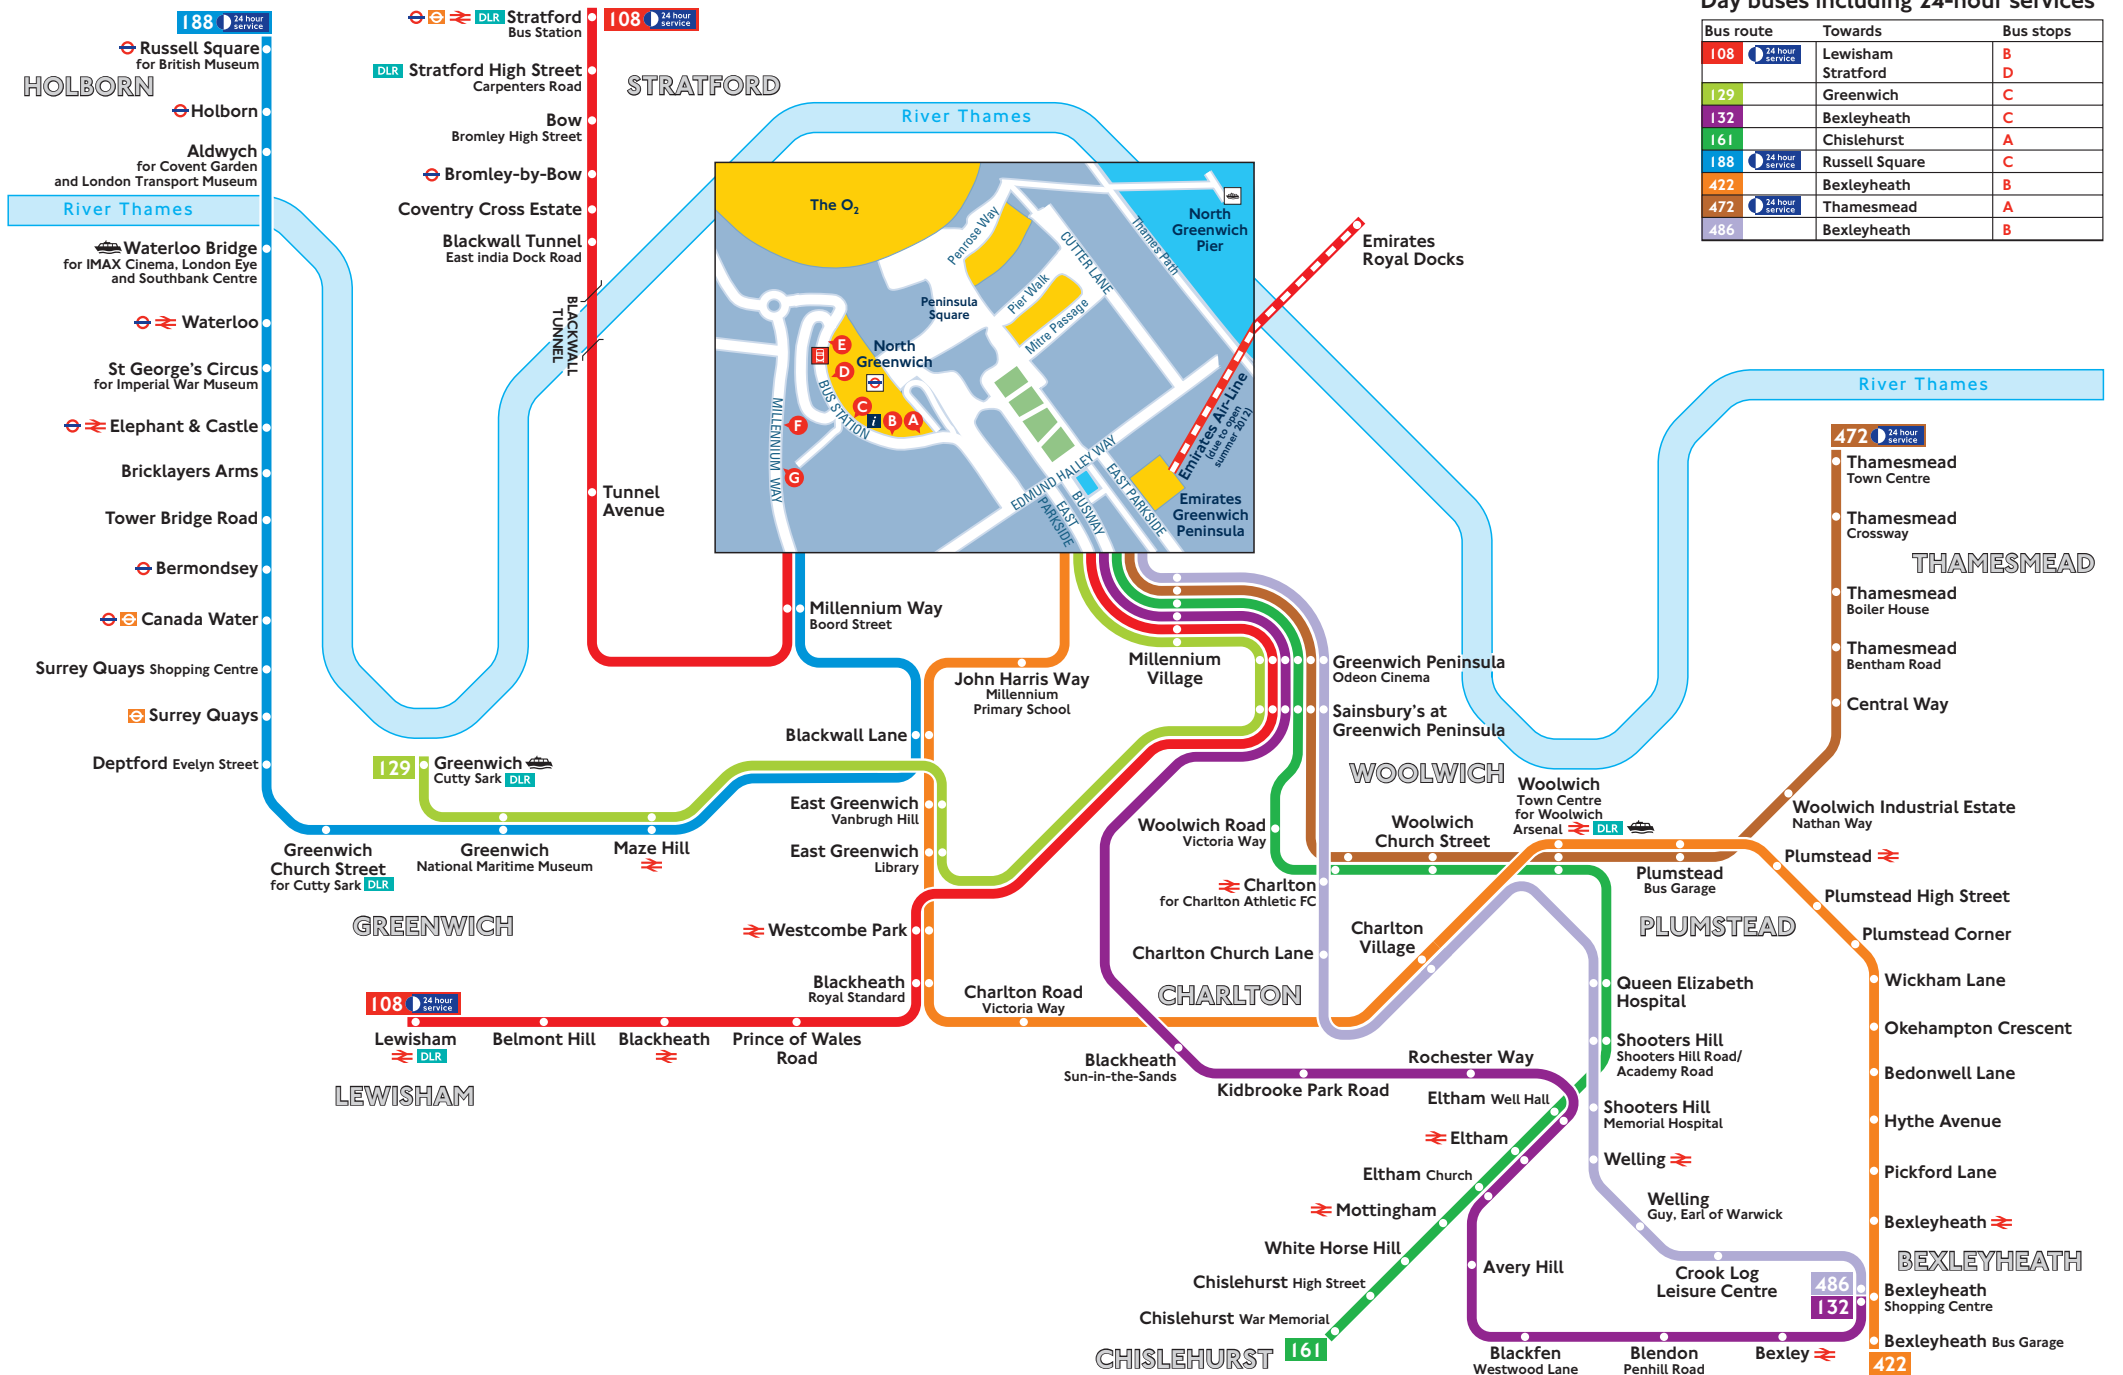

Buses from North Greenwich bus station

Route finder

Day buses including 24-hour services

Bus route	Towards	Bus stops
108 (24-hour service)	Lewisham Stratford	B D
129	Greenwich	C
132	Bexleyheath	C
161	Chislehurst	A
188 (24-hour service)	Russell Square	C
422	Bexleyheath	B
472 (24-hour service)	Thamesmead	A
486	Bexleyheath	B