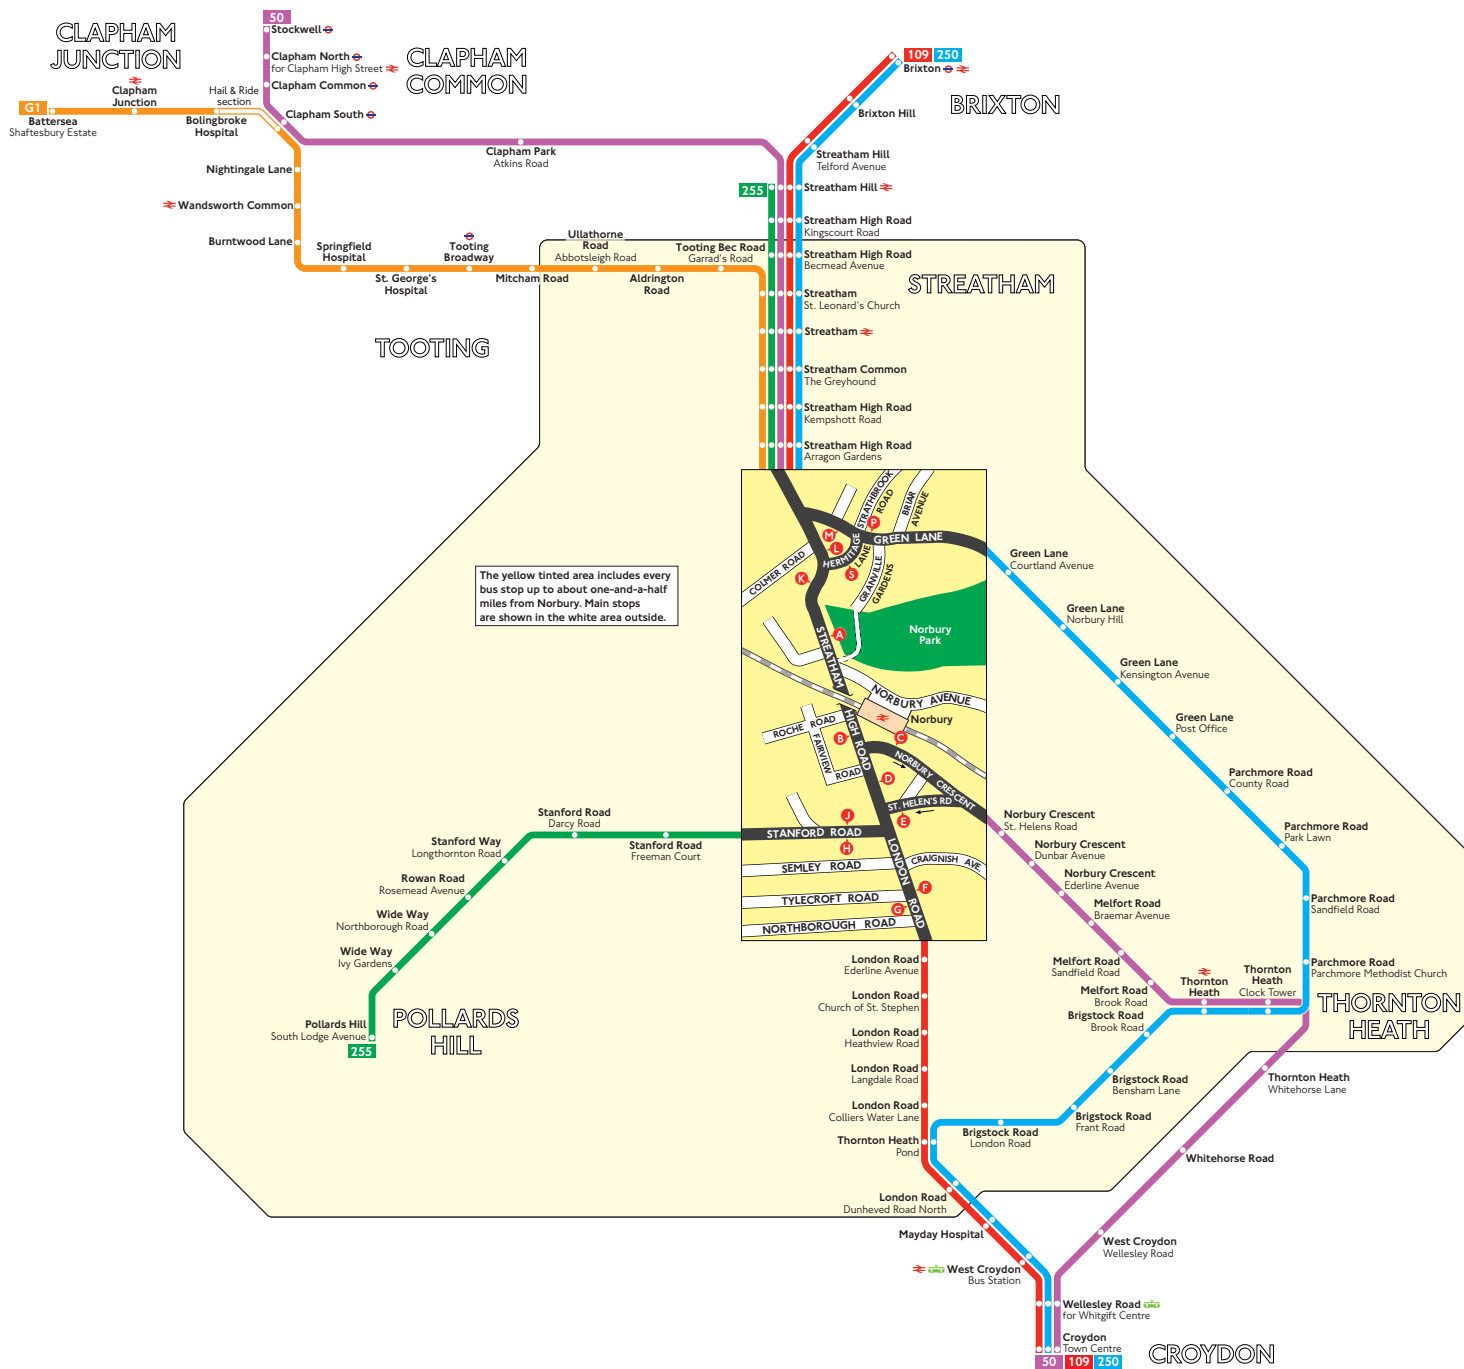

Buses from Norbury

Key

50 Day buses in black

N159 Night buses in blue

Connections with Underground

Connections with National Rail

Connections with Tramlink

Red discs show the bus stop you need for your chosen bus service. The disc **A** appears on the top of the bus stop in the street (see map of town centre in centre of diagram).

Route finder

Day buses including 24-hour routes

Bus route	Towards	Bus stops
50	Croydon	A C L
	Stockwell	B E K
109	Brixton	B G K
	Croydon	A D F L
250	Brixton	M
	Croydon	P
255	Pollards Hill	A D H L
	Streatham Hill	B J K
G1	Battersea	S

Night buses

Bus route	Towards	Bus stops
N159	Marble Arch	B G K
	New Addington	A D F L