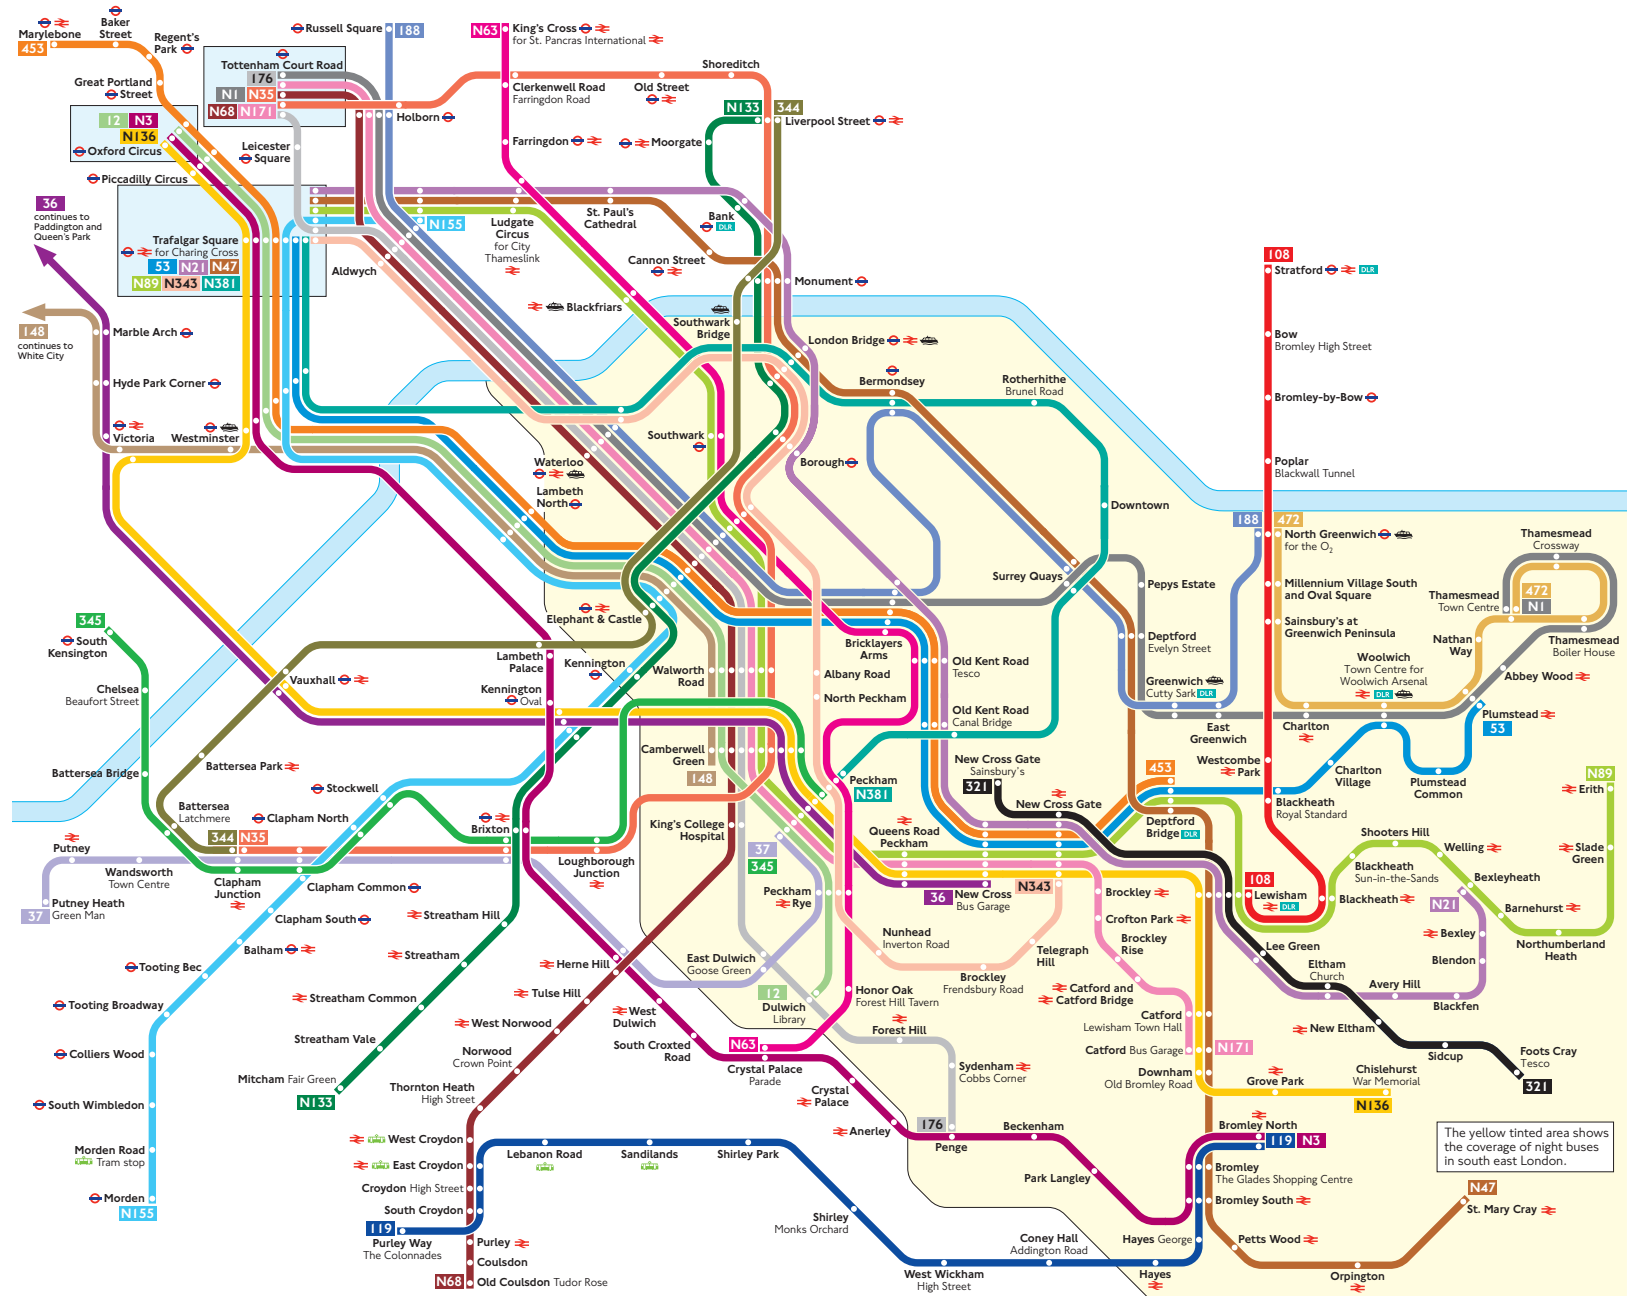

Night buses in South East London

Key

- Main interchange points in central London
- Connections with Underground
- Connections with National Rail
- Connections with Docklands Light Railway

Route finder

Night buses including 24-hour routes serving south east London

12	24 hour service	Dulwich - Oxford Circus
36	24 hour service	New Cross - Queen's Park
37	24 hour service	Peckham - Putney Heath
53	24 hour service	Plumstead - Trafalgar Square
108	24 hour service	Lewisham - Stratford
119	24 hour service	Bromley - Purley Way
148	24 hour service	Camberwell Green - White City
176	24 hour service	Penge - Tottenham Court Road
188	24 hour service	North Greenwich - Russell Square
321	24 hour service	New Cross Gate - Foots Cray
344	24 hour service	Clapham Junction - Liverpool Street
345	24 hour service	Peckham - South Kensington
453	24 hour service	Deptford Broadway - Marylebone
472	24 hour service	North Greenwich - Thamesmead
N1		Thamesmead - Tottenham Court Road
N3		Bromley North - Oxford Circus
N21		Bexleyheath - Trafalgar Square
N35		Clapham Junction - Tottenham Court Road
N47		St. Mary Cray - Trafalgar Square
N63		Crystal Palace - King's Cross
N68		Old Coulsdon - Tottenham Court Road
N89		Erith - Trafalgar Square
N133		Mitcham - Liverpool Street
N136		Chislehurst - Oxford Circus
N155		Morden - Aldwych
N171		Catford - Tottenham Court Road
N343		New Cross Gate - Trafalgar Square
N381		Peckham - Trafalgar Square

© copyright Transport for London
Information correct from 10 October 2009