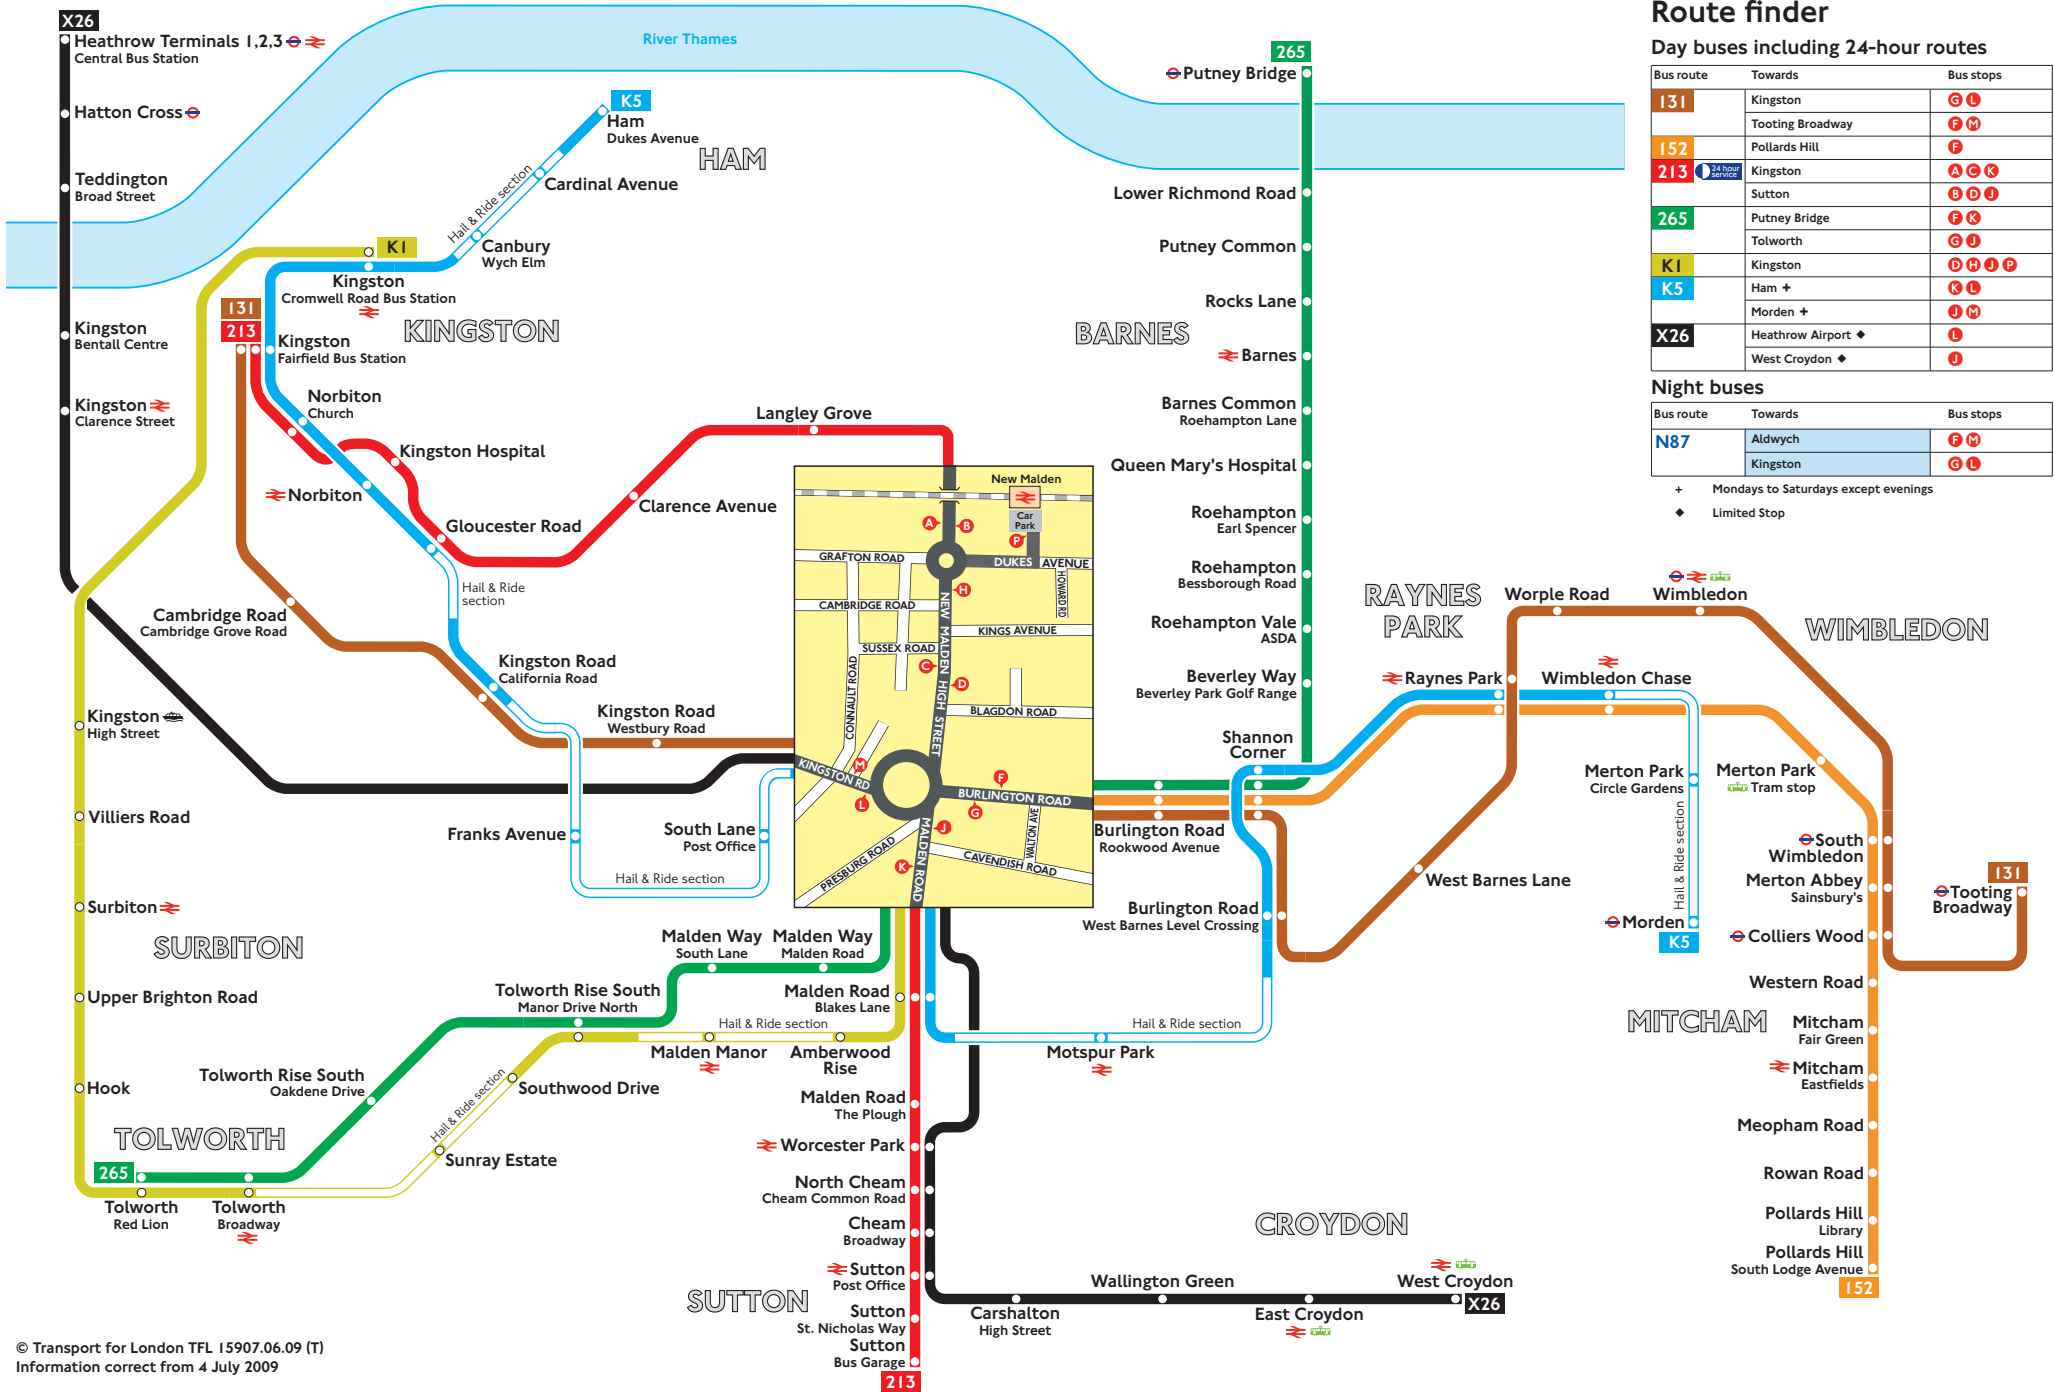

Buses from New Malden

Route finder

Day buses including 24-hour routes

Bus route	Towards	Bus stops
131	Kingston	G L
	Tooting Broadway	F M
152	Pollards Hill	F
213	Kingston	A C K
	Sutton	B D J
265	Putney Bridge	F K
	Tolworth	G I
K1	Kingston	D H P
K5	Ham +	K L
	Morden +	J N
X26	Heathrow Airport ♦	L
	West Croydon ♦	J

Night buses

Bus route	Towards	Bus stops
N87	Aldwych	F M
	Kingston	G L

- + Mondays to Saturdays except evenings
- ♦ Limited Stop