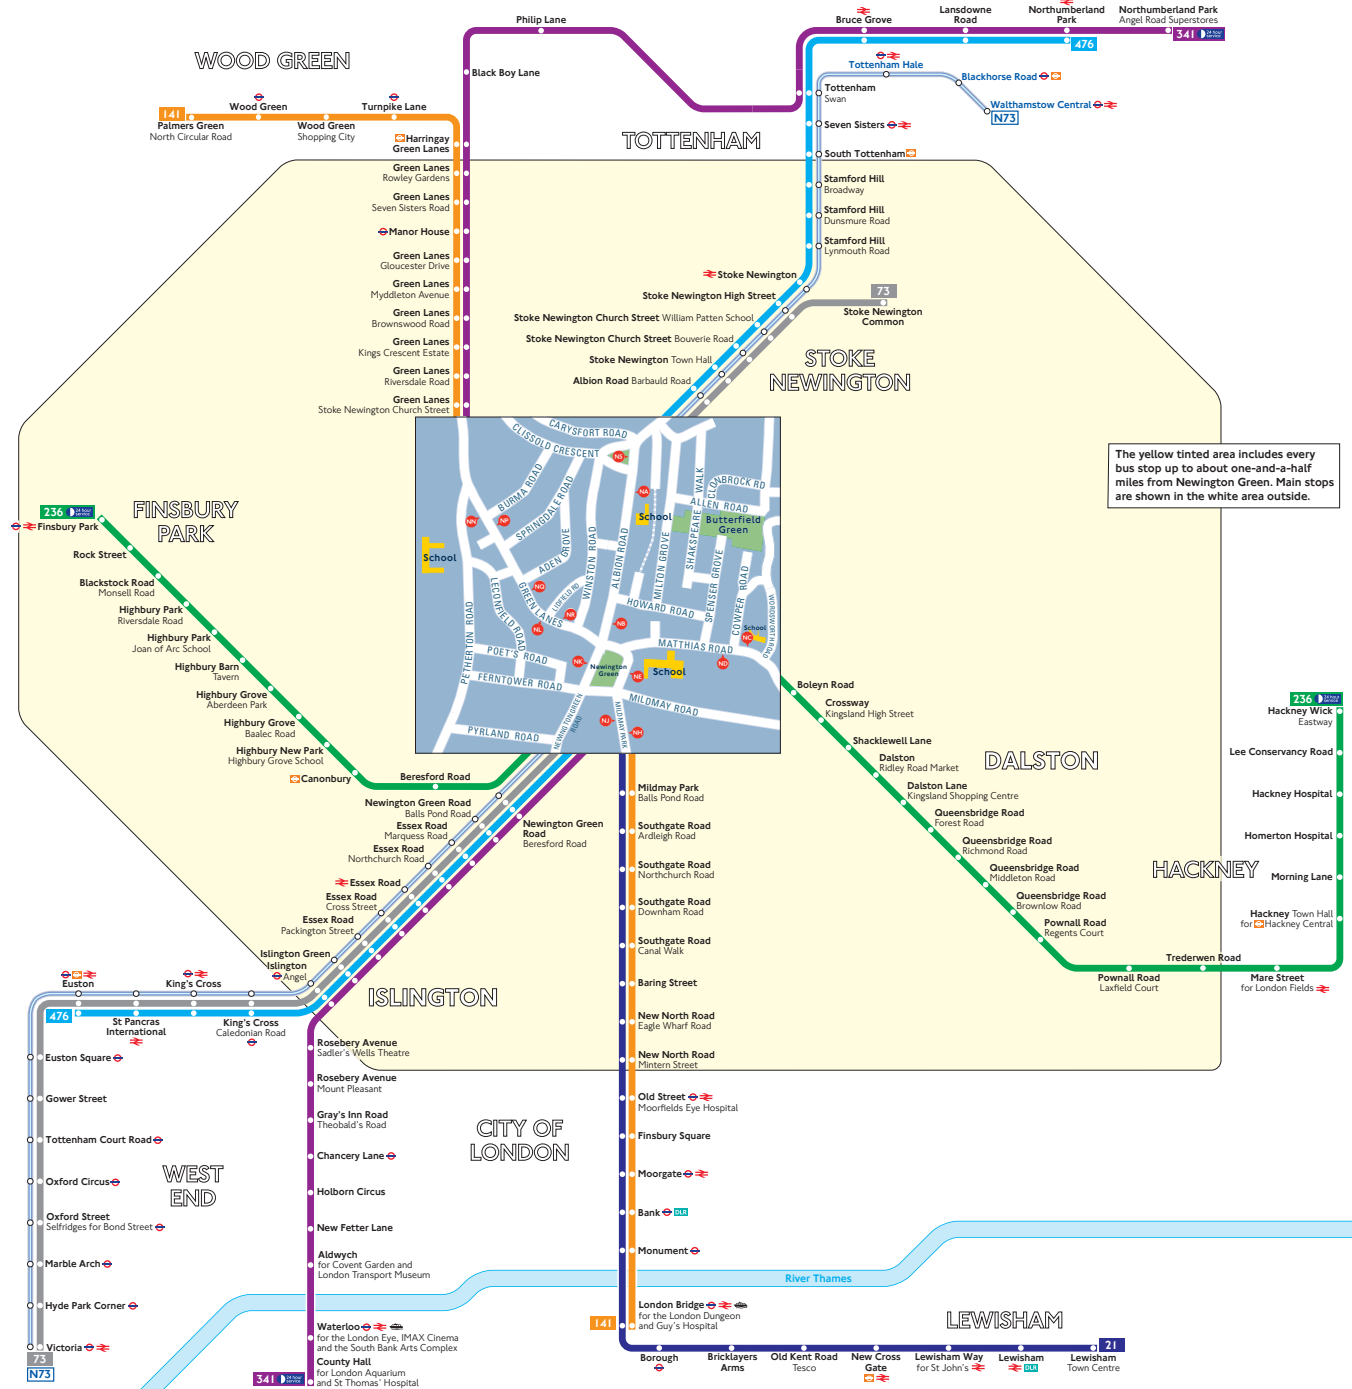

Buses from Newington Green

Route finder

Day buses including 24-hour services

| Bus route | Towards | Bus stops |
|------------|---------------------|----------------|
| 21 | Lewisham | NE NB |
| 73 | Stoke Newington | NK NS |
| | Victoria | NA NB NE |
| 141 | London Bridge | NE NR NP NG NR |
| | Palmers Green | NJ NK NL NN |
| 236 | Finsbury Park | ND NE |
| | Hackney Wick | NC NK |
| 341 | County Hall | NE NP NG NR |
| | Northumberland Park | NK NL NN |
| 476 | Euston | NA NB NE |
| | Northumberland Park | NK NS |

Night buses

| Bus route | Towards | Bus stops |
|------------|---------------------|-----------|
| N73 | Victoria | NA NB NE |
| | Walthamstow Central | NK NS |