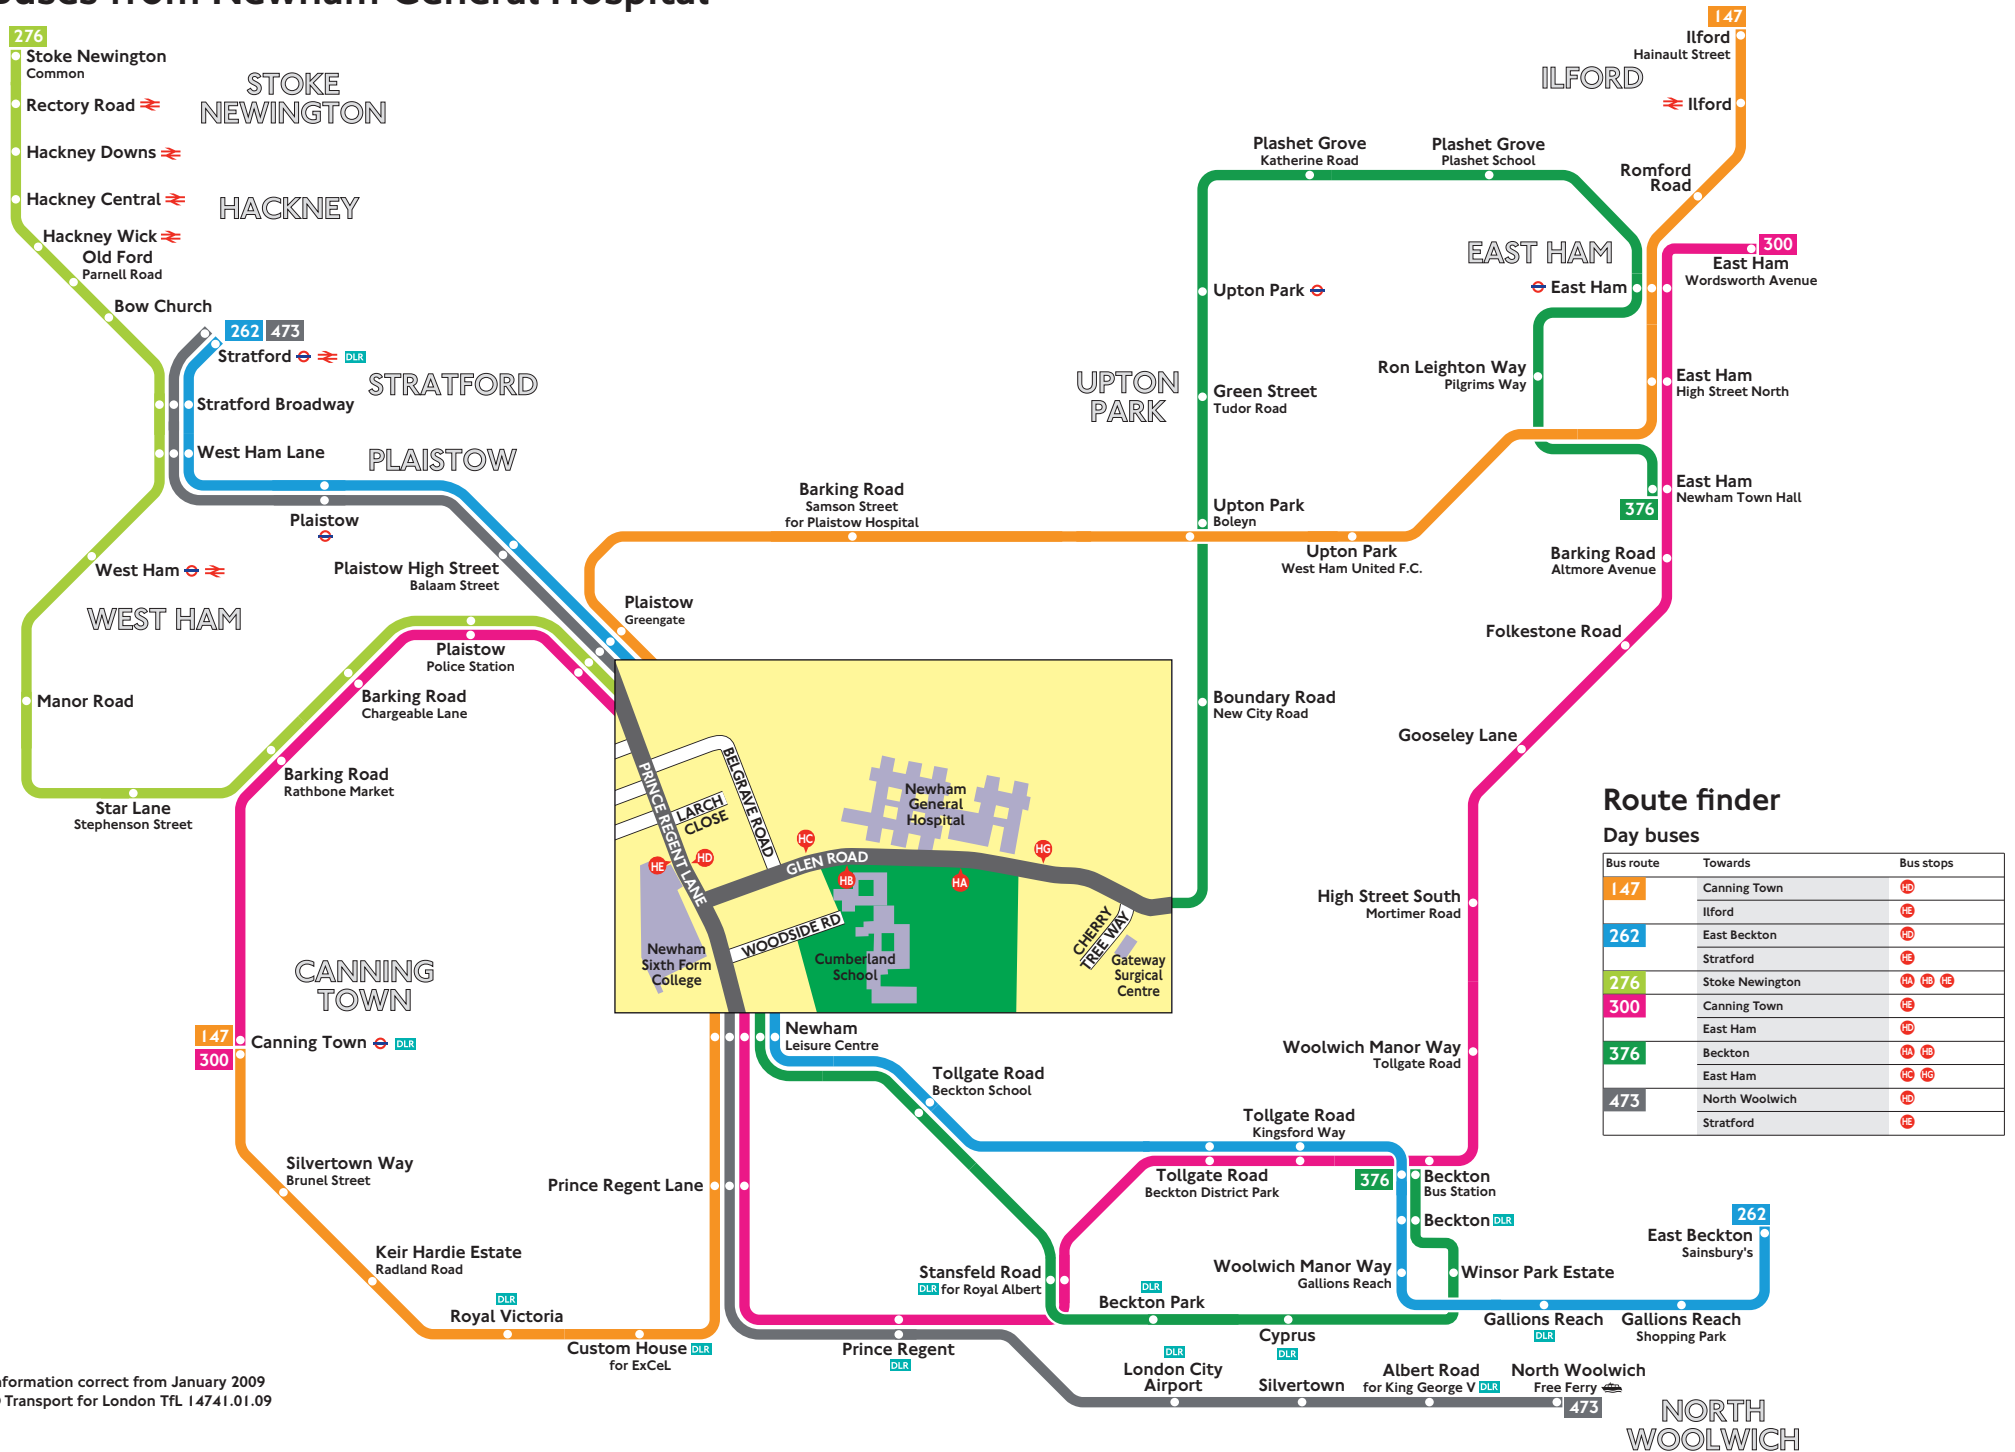

Buses from Newham General Hospital

Route finder

Day buses

Bus route	Towards	Bus stops
147	Canning Town	HD
	Ilford	HE
262	East Beekton	HD
	Stratford	HE
276	Stoke Newington	HA, HB, HE
300	Canning Town	HE
	East Ham	HD
376	Beckton	HA, HB
	East Ham	HC, HD
473	North Woolwich	HD
	Stratford	HE