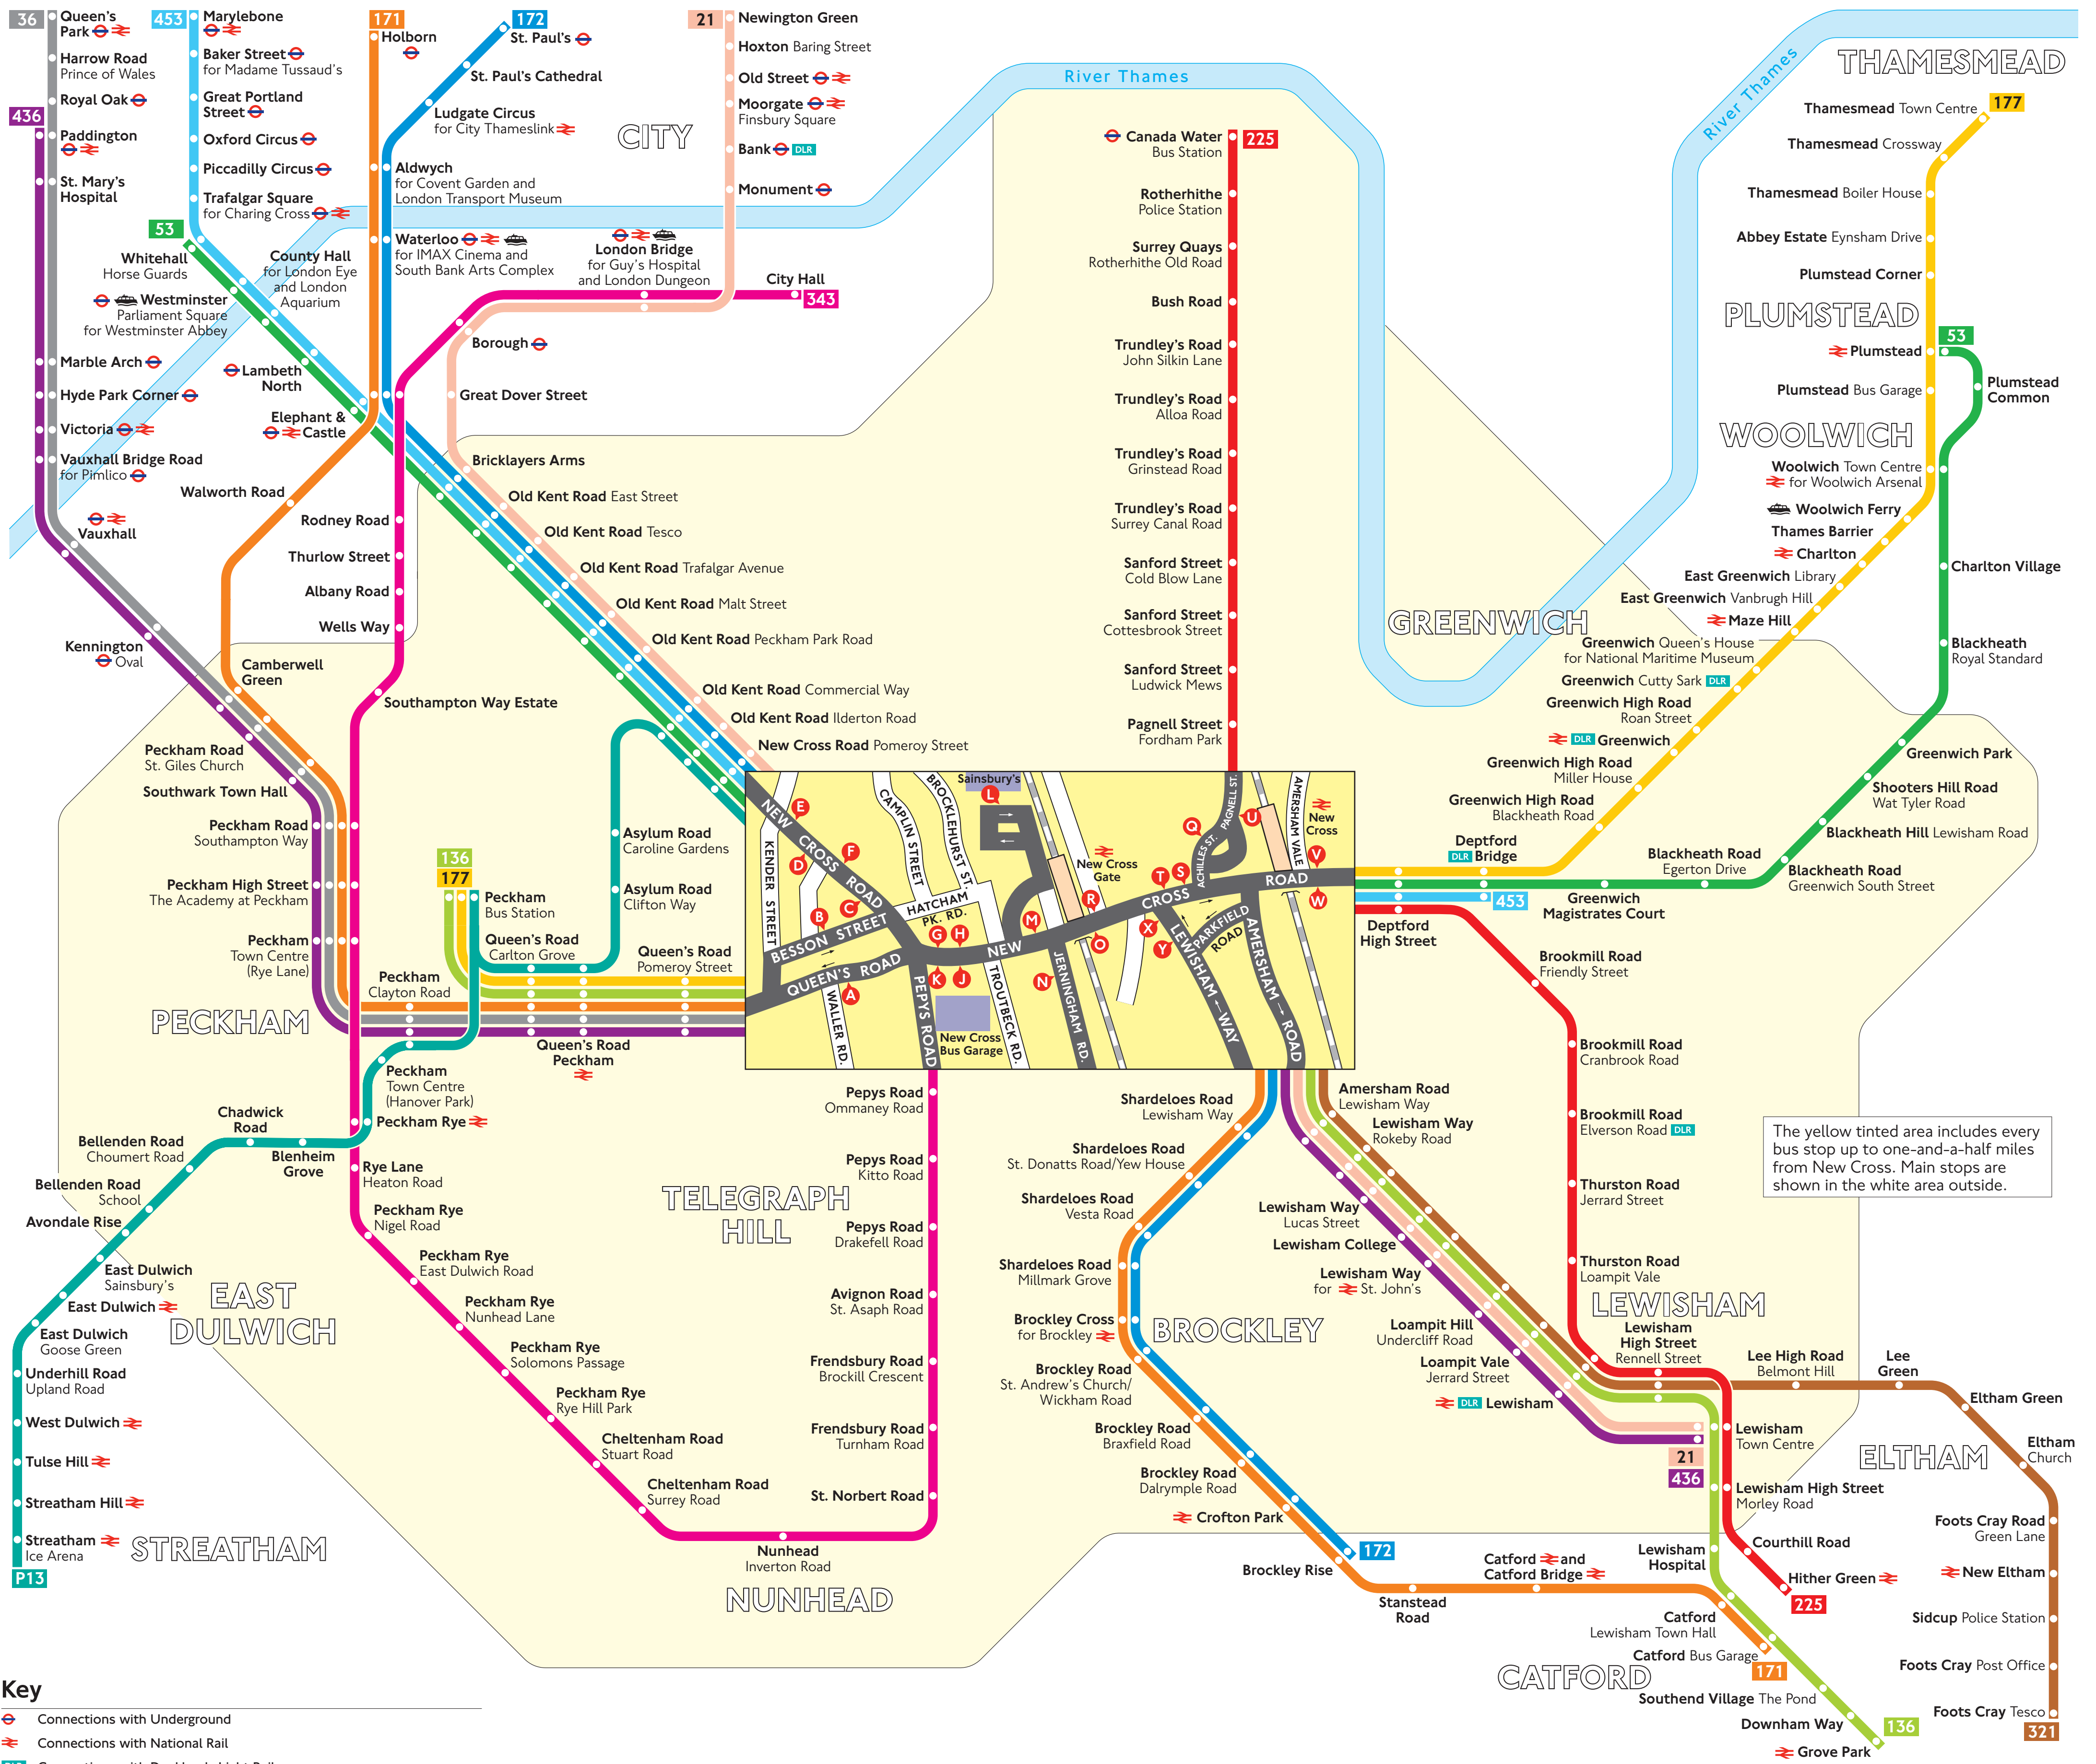

# Buses from New Cross

The yellow tinted area includes every bus stop up to one-and-a-half miles from New Cross. Main stops are shown in the white area outside.

- Key**
- Connections with Underground
  - Connections with National Rail
  - Connections with Docklands Light Railway
  - Connections with river boats
- Red discs show the bus stop you need for your chosen bus service. The disc **A** appears on the top of the bus stop in the street (see map of town centre in centre of diagram).

## Route finder

Day buses including 24 hour routes

Bus route	Towards	Bus stops
<b>21</b>	Lewisham	E F H M T
	Newington Green	C D J O X
<b>36</b>	Queen's Park	A K
<b>53</b>	Plumstead	E F G R S V
	Whitehall	C D J O W X
<b>136</b>	Grove Park	B H M T
	Peckham	A K O Y
<b>171</b>	Catford	B G R T
	Holborn	A K O Y
<b>172</b>	Brockley Rise	E F G R T
	St. Paul's	C D J O X
<b>177</b>	Peckham	A K O W Y
	Thamesmead	D G R S V
<b>225</b>	Canada Water	O S W
	Hither Green	U V
<b>321</b>	Foots Cray	L M T
<b>343</b>	City Hall	K N
<b>436</b>	Lewisham	B H M T
	Paddington	A K O Y
<b>453</b>	Deptford Bridge	E F G R S V
	Marylebone	C D J O W X
<b>P13</b>	Streatham	G O J L

## Night buses

For night bus information, please see separate poster

## East London line replacement buses

Bus route	Towards	Bus stops
<b>ELC</b>	Surrey Quays and Canada Water	M V