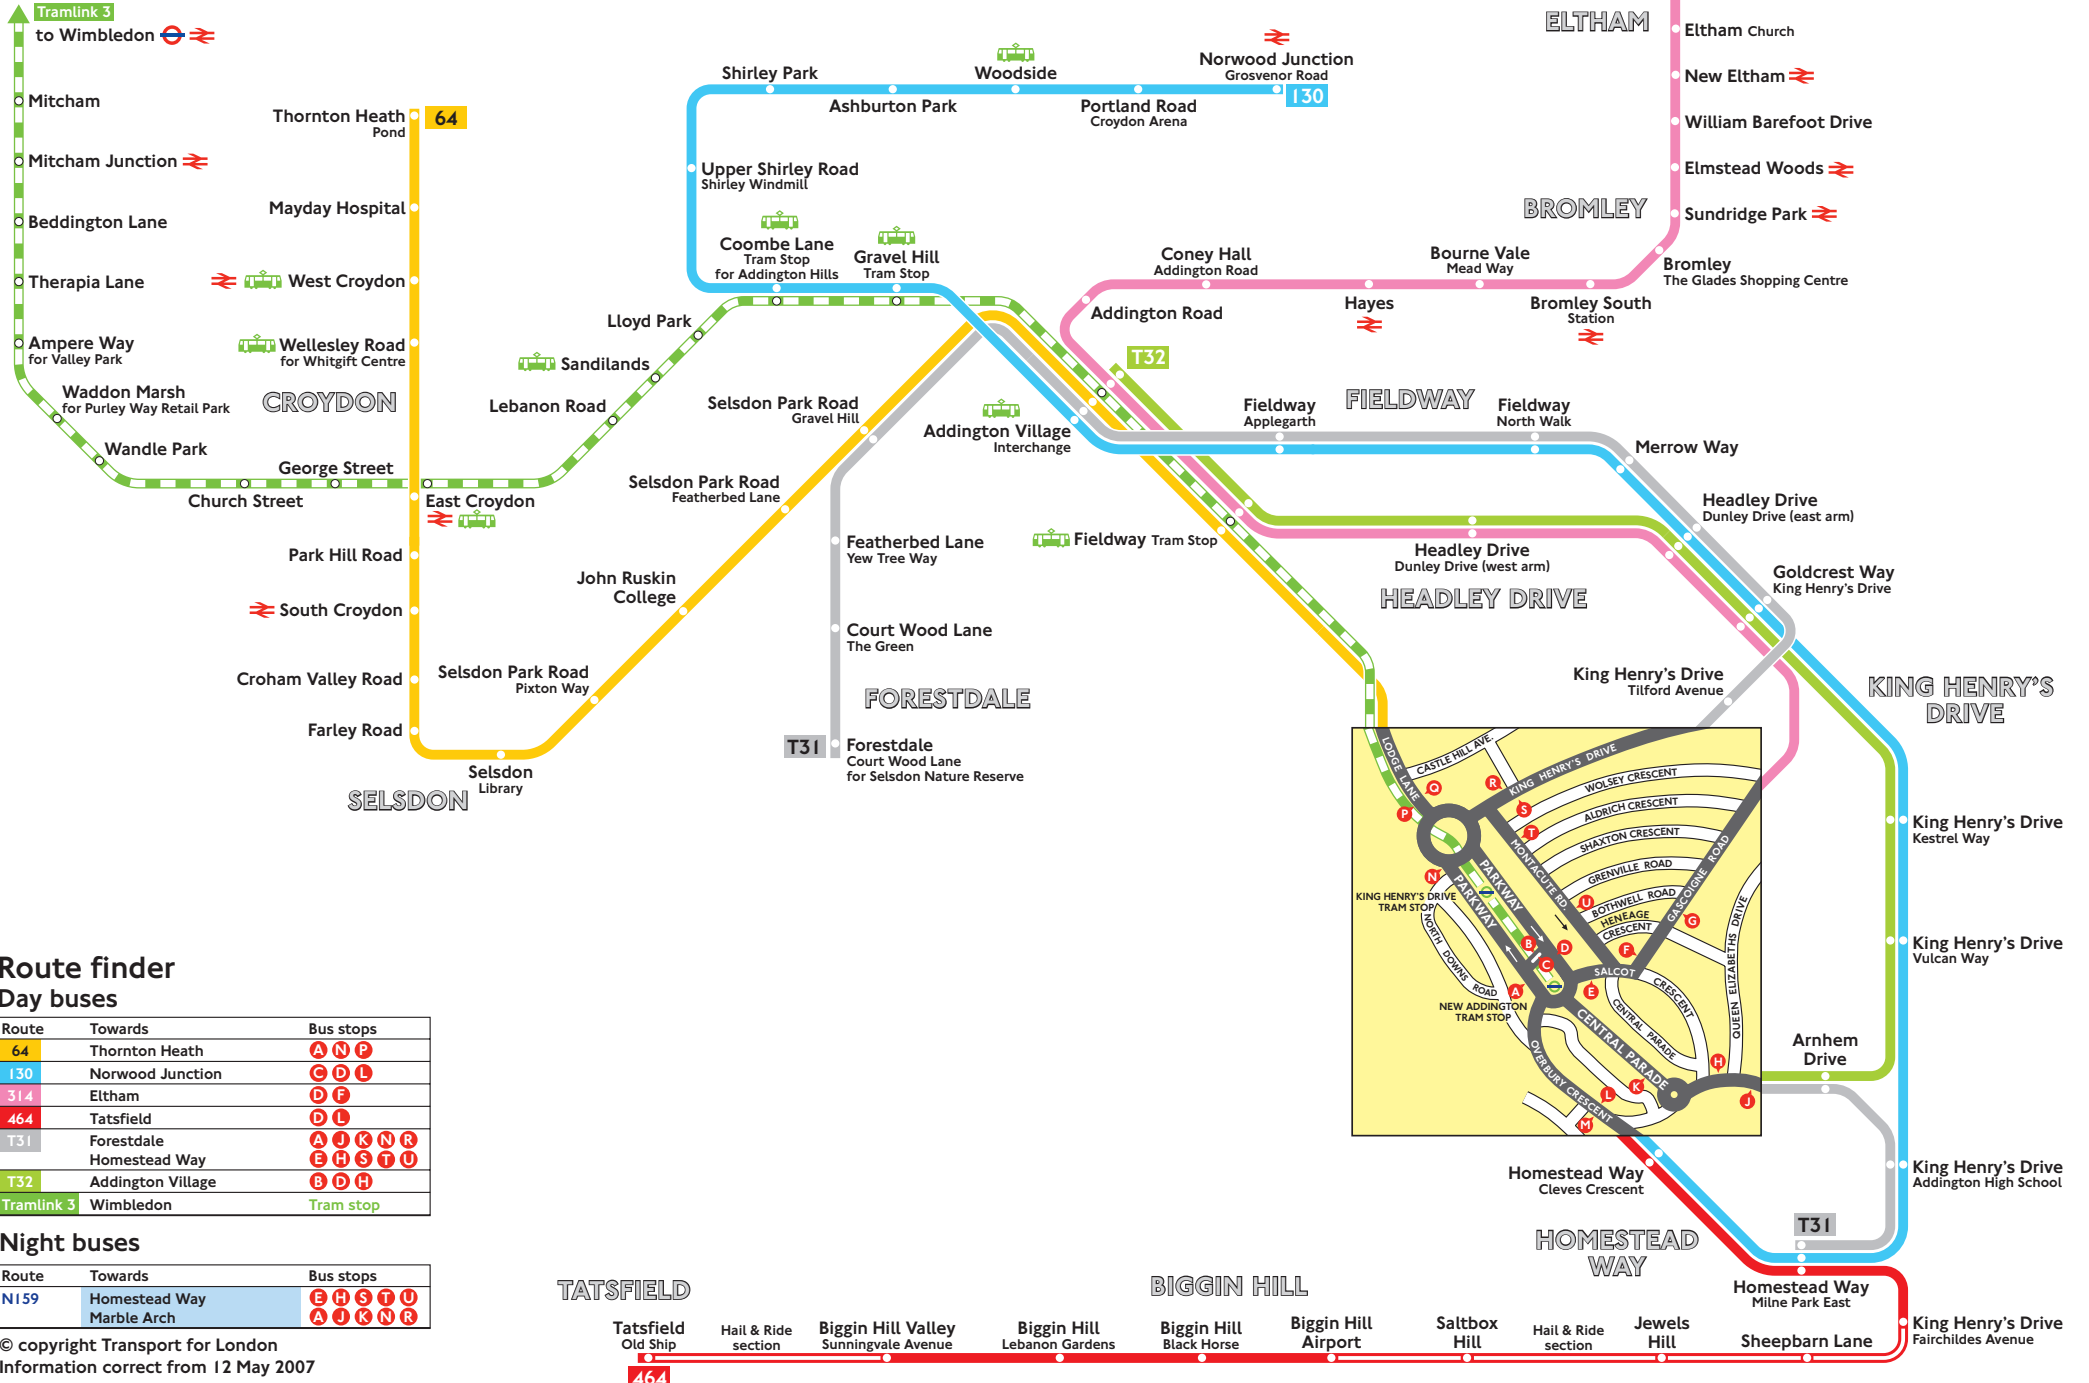

Buses and trams from New Addington

Route finder Day buses

Route	Towards	Bus stops
64	Thornton Heath	A N P
130	Norwood Junction	C D L
314	Eltham	D F
464	Tatsfield	D L
T31	Forestdale	A J K N R
	Homestead Way	E H S T U
T32	Addington Village	B D H
Tramlink 3	Wimbledon	Tram stop

Night buses

Route	Towards	Bus stops
N159	Homestead Way Marble Arch	E H S T U A J K N R

© copyright Transport for London
Information correct from 12 May 2007