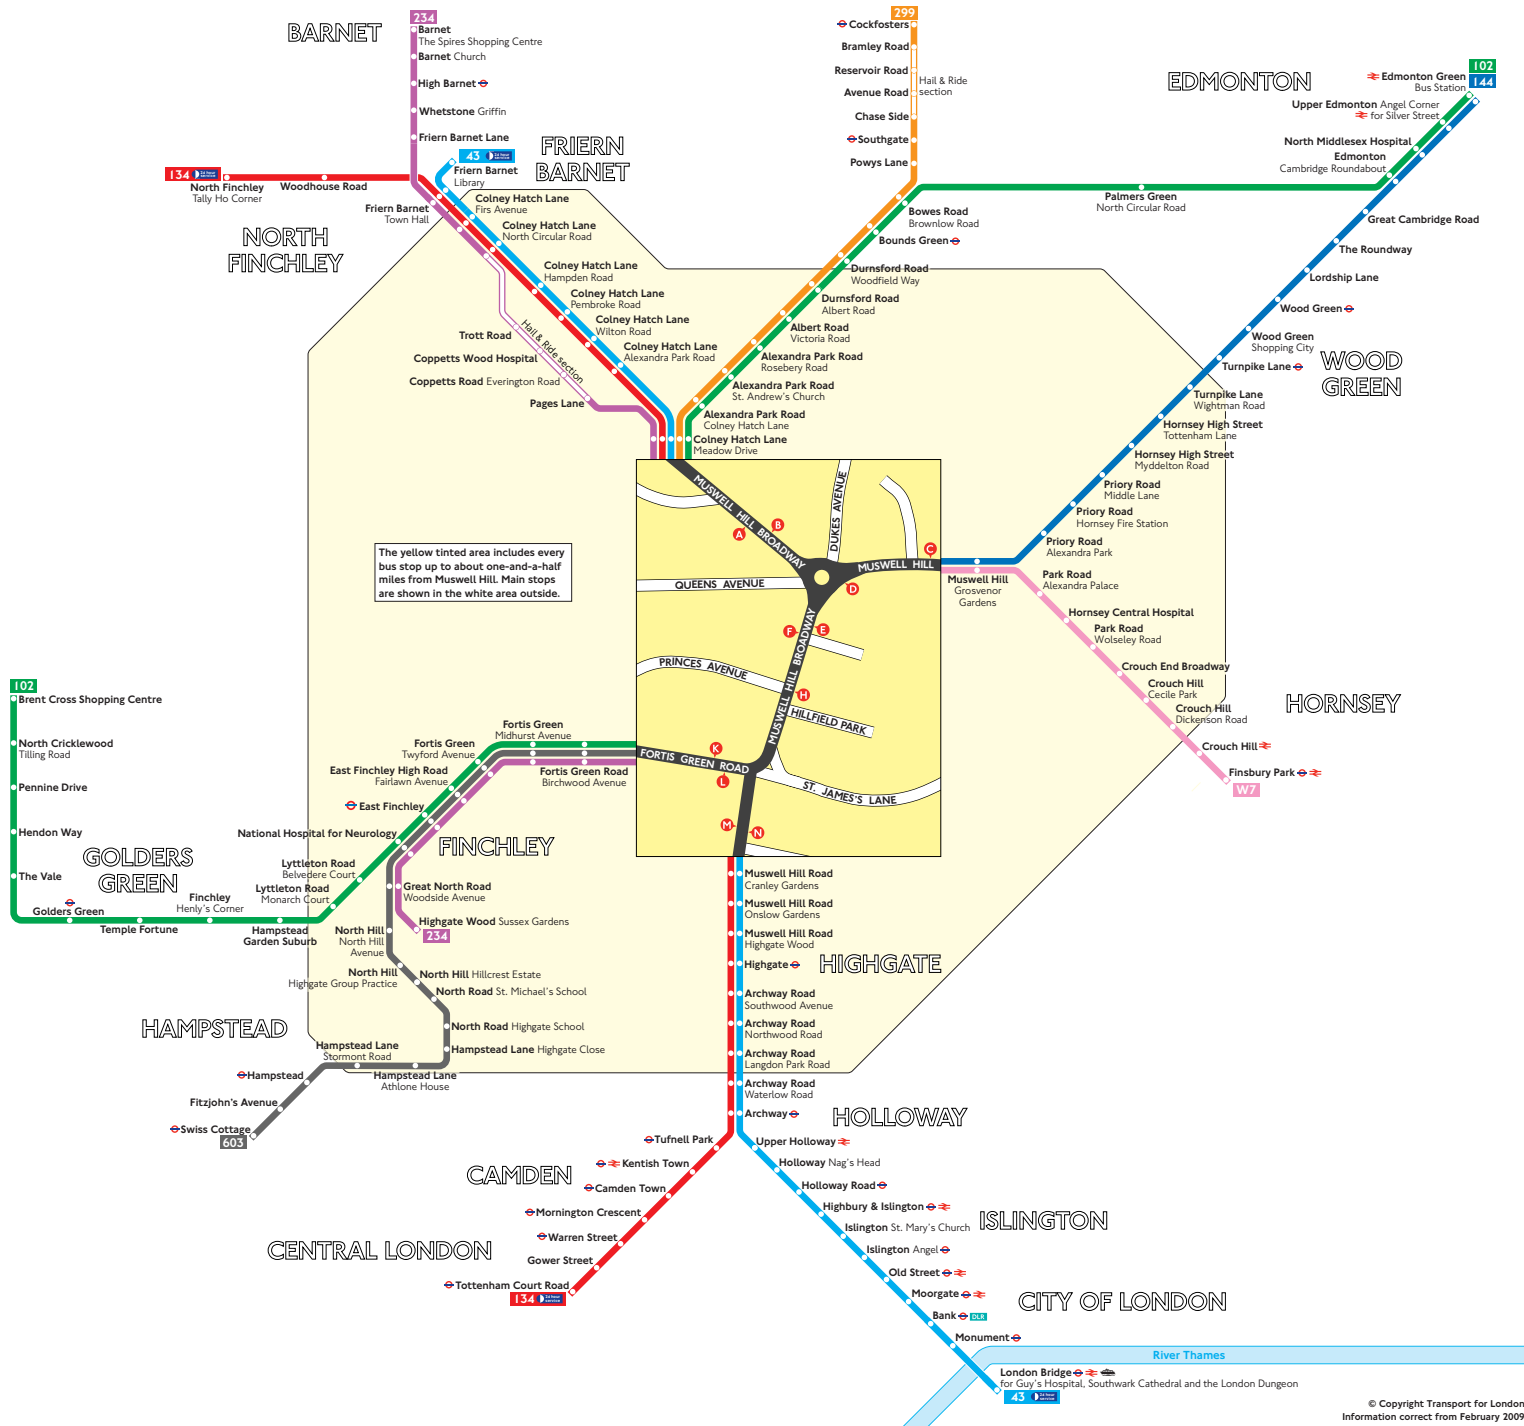

# Buses from Muswell Hill

### Key

- Connections with Underground
- Connections with National Rail
- Connections with Docklands Light Railway
- Connections with river boats
- Mondays to Fridays only

**A** Red discs show the bus stop you need for your chosen bus service. The disc **A** appears on the top of the bus stop in the street (see map of town centre in centre of diagram).

### Route finder

#### Day buses including 24-hour routes

Bus route	Towards	Bus stops
<b>43</b>	Friern Barnet	A F M
	London Bridge	B E N
<b>102</b>	Brent Cross	B H L
	Edmonton Green	A F K
<b>134</b>	North Finchley	A F M
	Tottenham Court Road	B E N
<b>144</b>	Edmonton Green	C
<b>234</b>	Barnet	A F K
	Highgate Wood	B H L
<b>299</b>	Cockfosters	A
<b>603</b>	Swiss Cottage	H L
<b>W7</b>	Finsbury Park	C