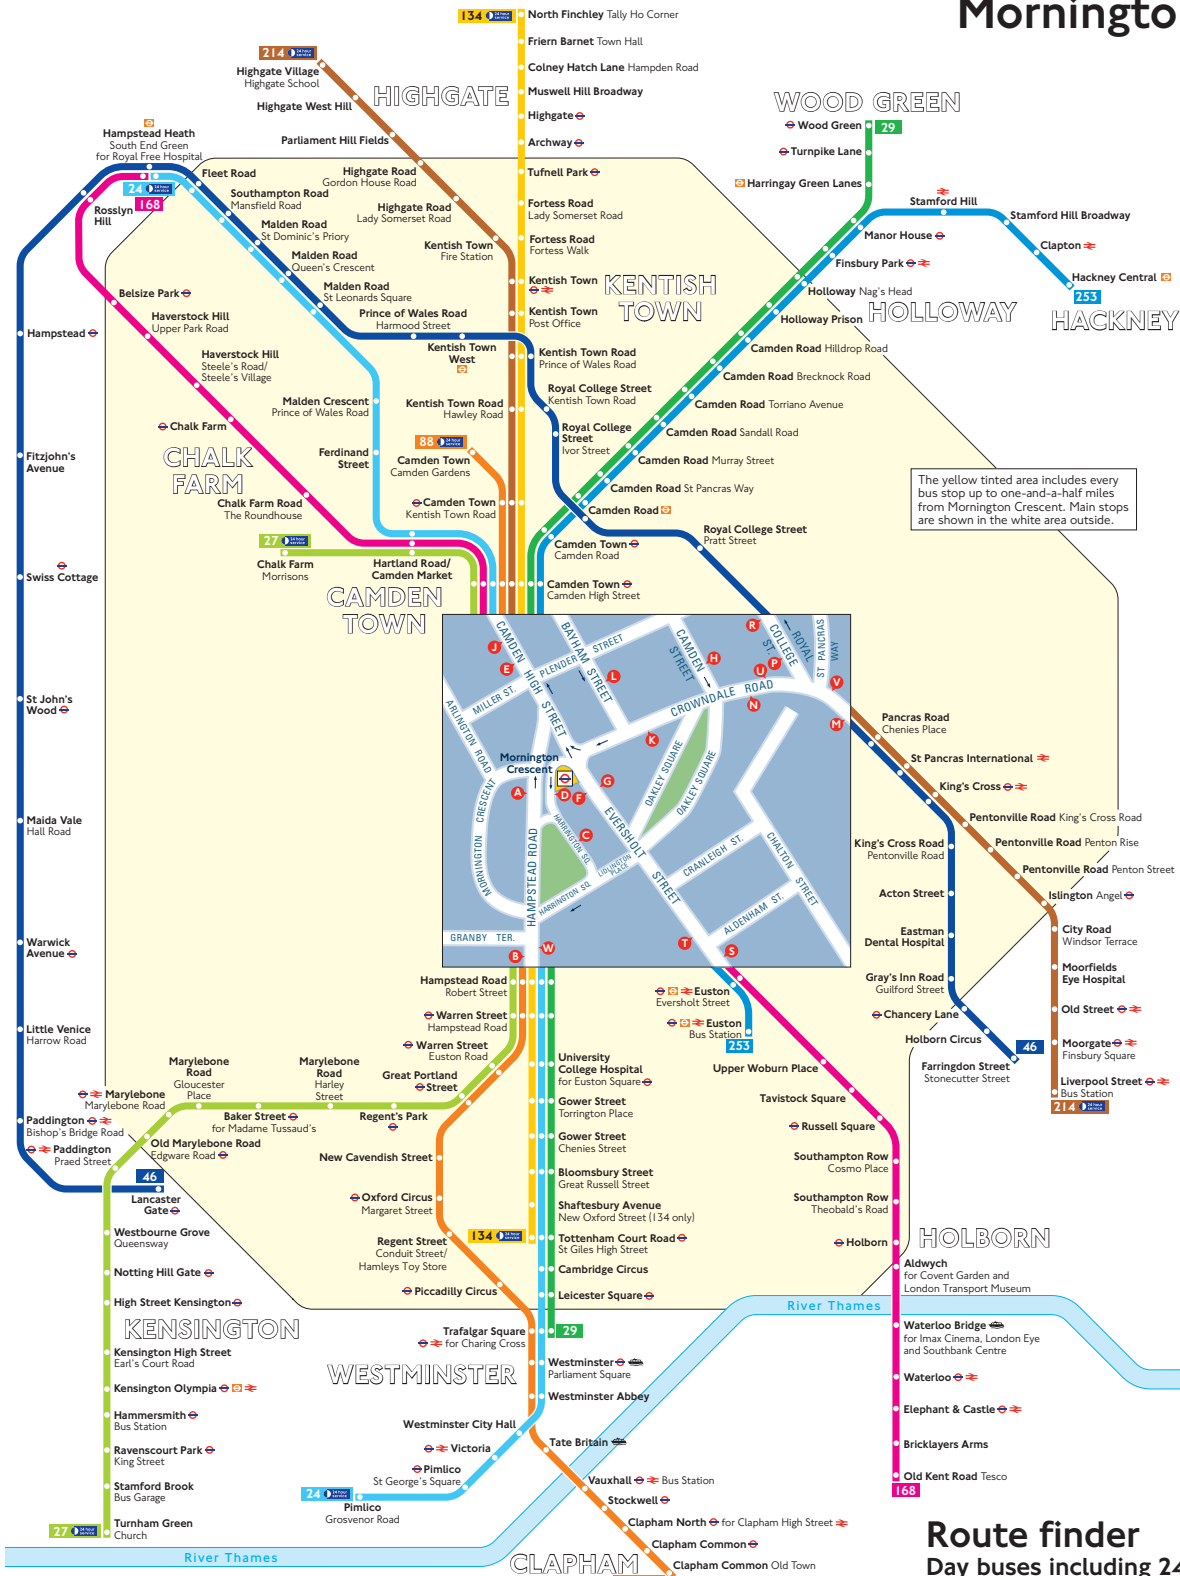

Day buses from Mornington Crescent

Key

- Connections with London Underground
- Connections with London Overground
- Connections with National Rail
- Connections with river boats

Red discs show the bus stop you need for your chosen bus service. The disc **A** appears on the top of the bus stop in the street (see map of town centre in centre of diagram).

Route finder

Day buses including 24 hour services

Bus route	Towards	Bus stops
24	Hampstead Heath	A B J
	Pimlico	C W
27	Chalk Farm	A B J
	Turnham Green	D W
29	Trafalgar Square	C W
	Wood Green	A B J
46	Farringdon Street	H U V
	Lancaster Gate	M P R
88	Camden Town	A B E
	Clapham Common	D W
134	North Finchley	A B E
	Tottenham Court Road	C W
168	Hampstead Heath	F J T
	Old Kent Road	G S
214	Highgate Village	E K M N
	Liverpool Street	L U V
253	Euston	G S
	Hackney Central	F J T