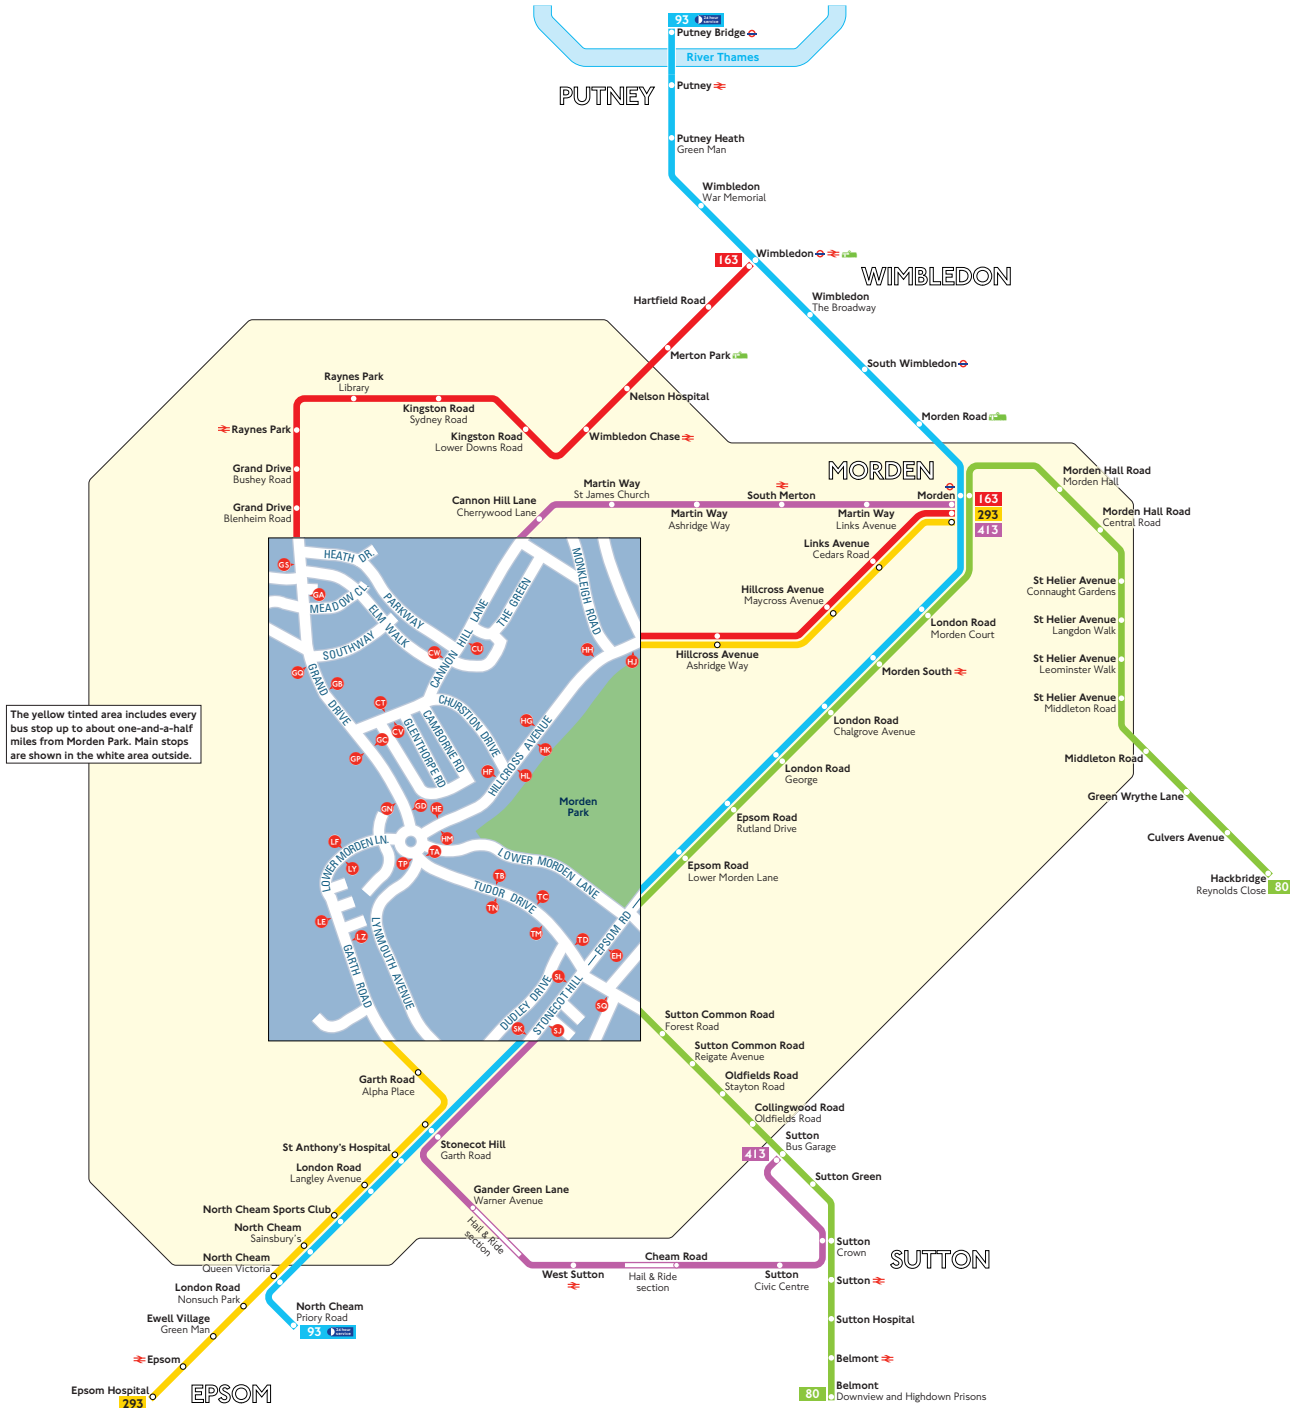

Buses from Morden Park

Key

- Connections with London Underground
- Connections with National Rail
- Connections with Tramlink

Red discs show the bus stop you need for your chosen bus service. The disc appears on the top of the bus stop in the street (see map of town centre in centre of diagram).

Route finder

Day buses including 24-hour services

Bus route	Towards	Bus stops
80	Belmont	SH
	Hackbridge	SO
93	North Cheam	SH SJ
	Putney Bridge	SK SL
163	Morden	GA GB GC GD GE HF HG HS HH
	Wimbledon	GN GP GQ GS HU HK HL HM
293	Epsom	HU HK HL HM LY LZ
	Morden	HE HF HG HH LE LF
413	Morden	GT GW GN GP GK SL TH TN TP
	Sutton	QU CV GC GD SJ TA TB TC TD