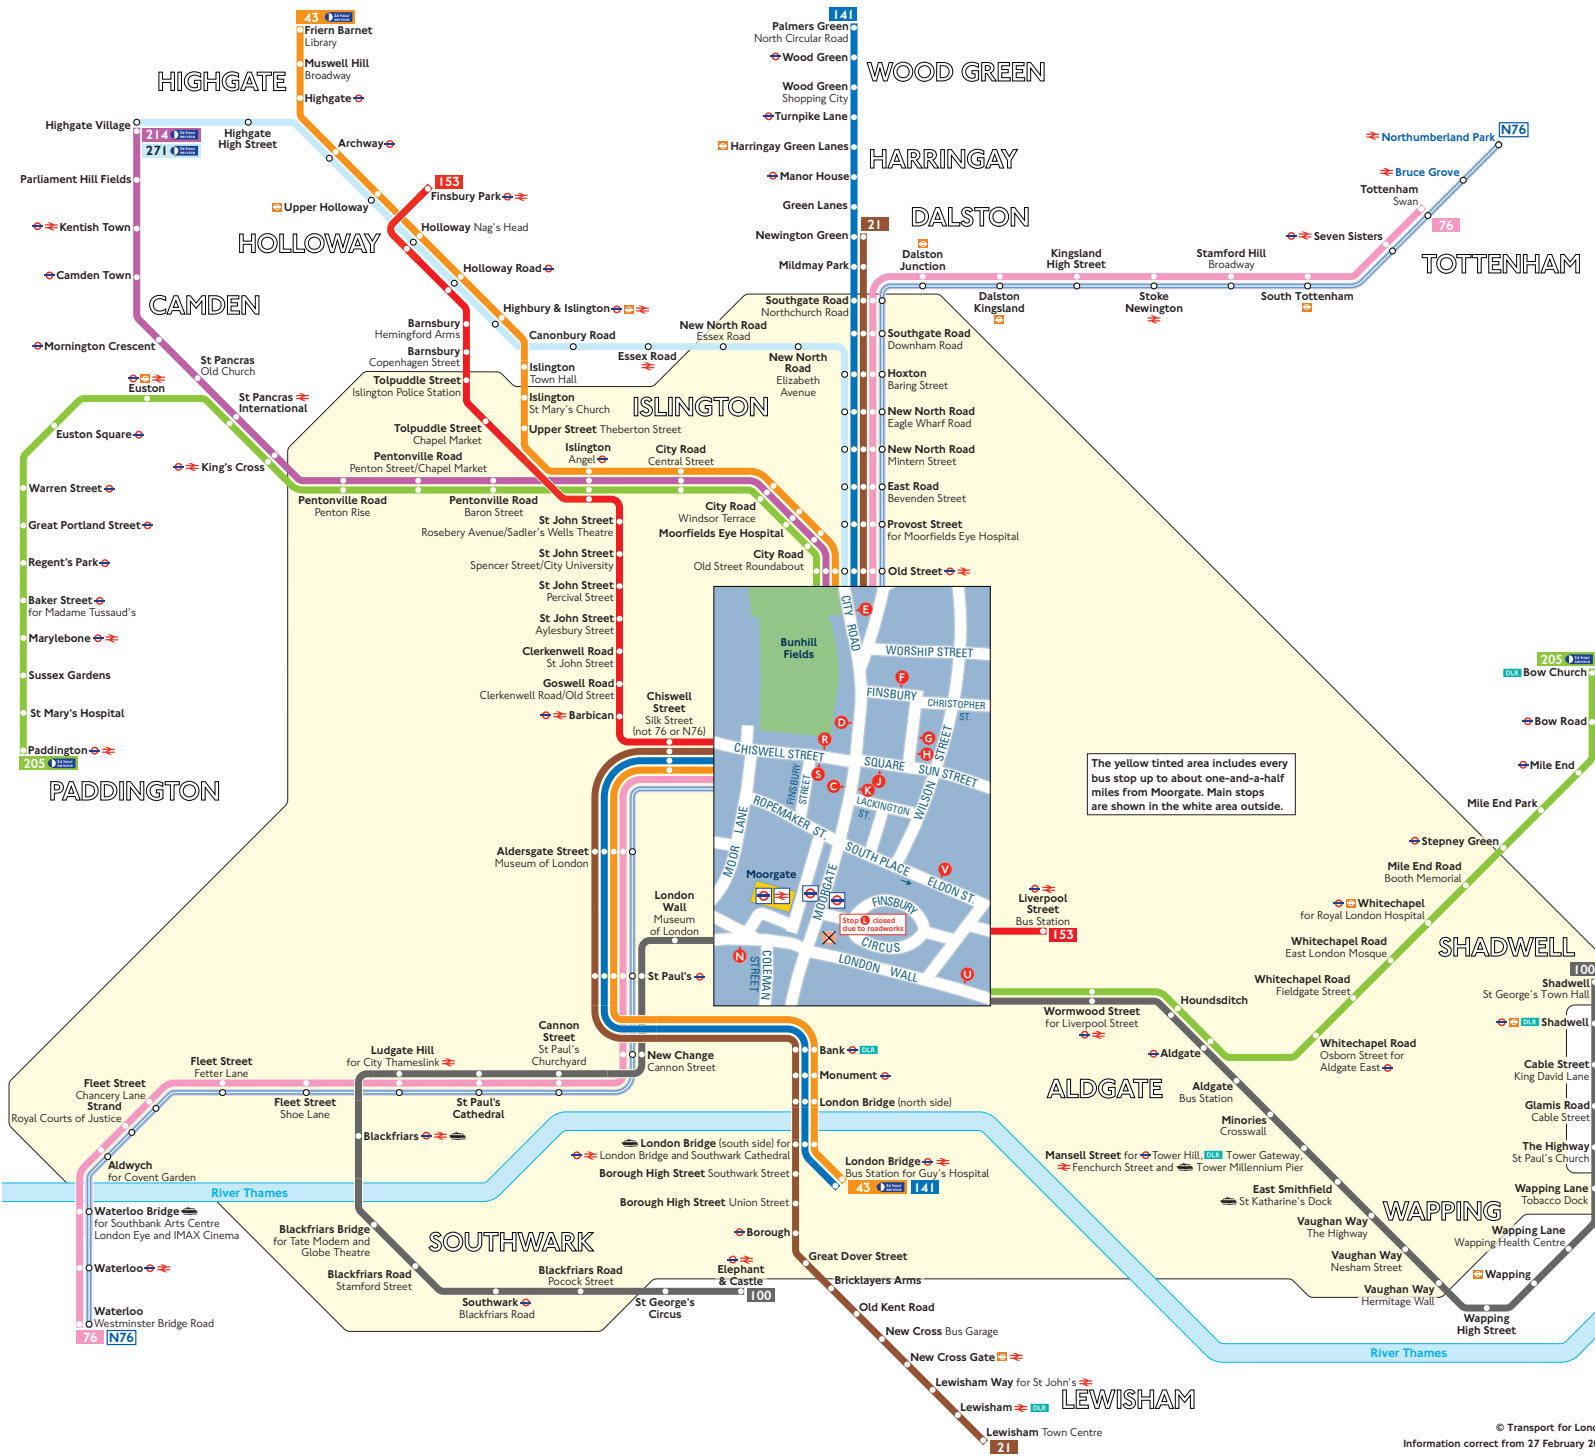

# Buses from Moorgate

## Key

- 21 Day buses in black
- N76 Night buses in blue
- Connections with London Underground
- Connections with London Overground
- Connections with National Rail
- DLR Connections with Docklands Light Railway
- Connections with river boats

Red discs show the bus stop you need for your chosen bus service. The disc appears on the top of the bus stop in the street (see map of town centre in centre of diagram).

## Route finder