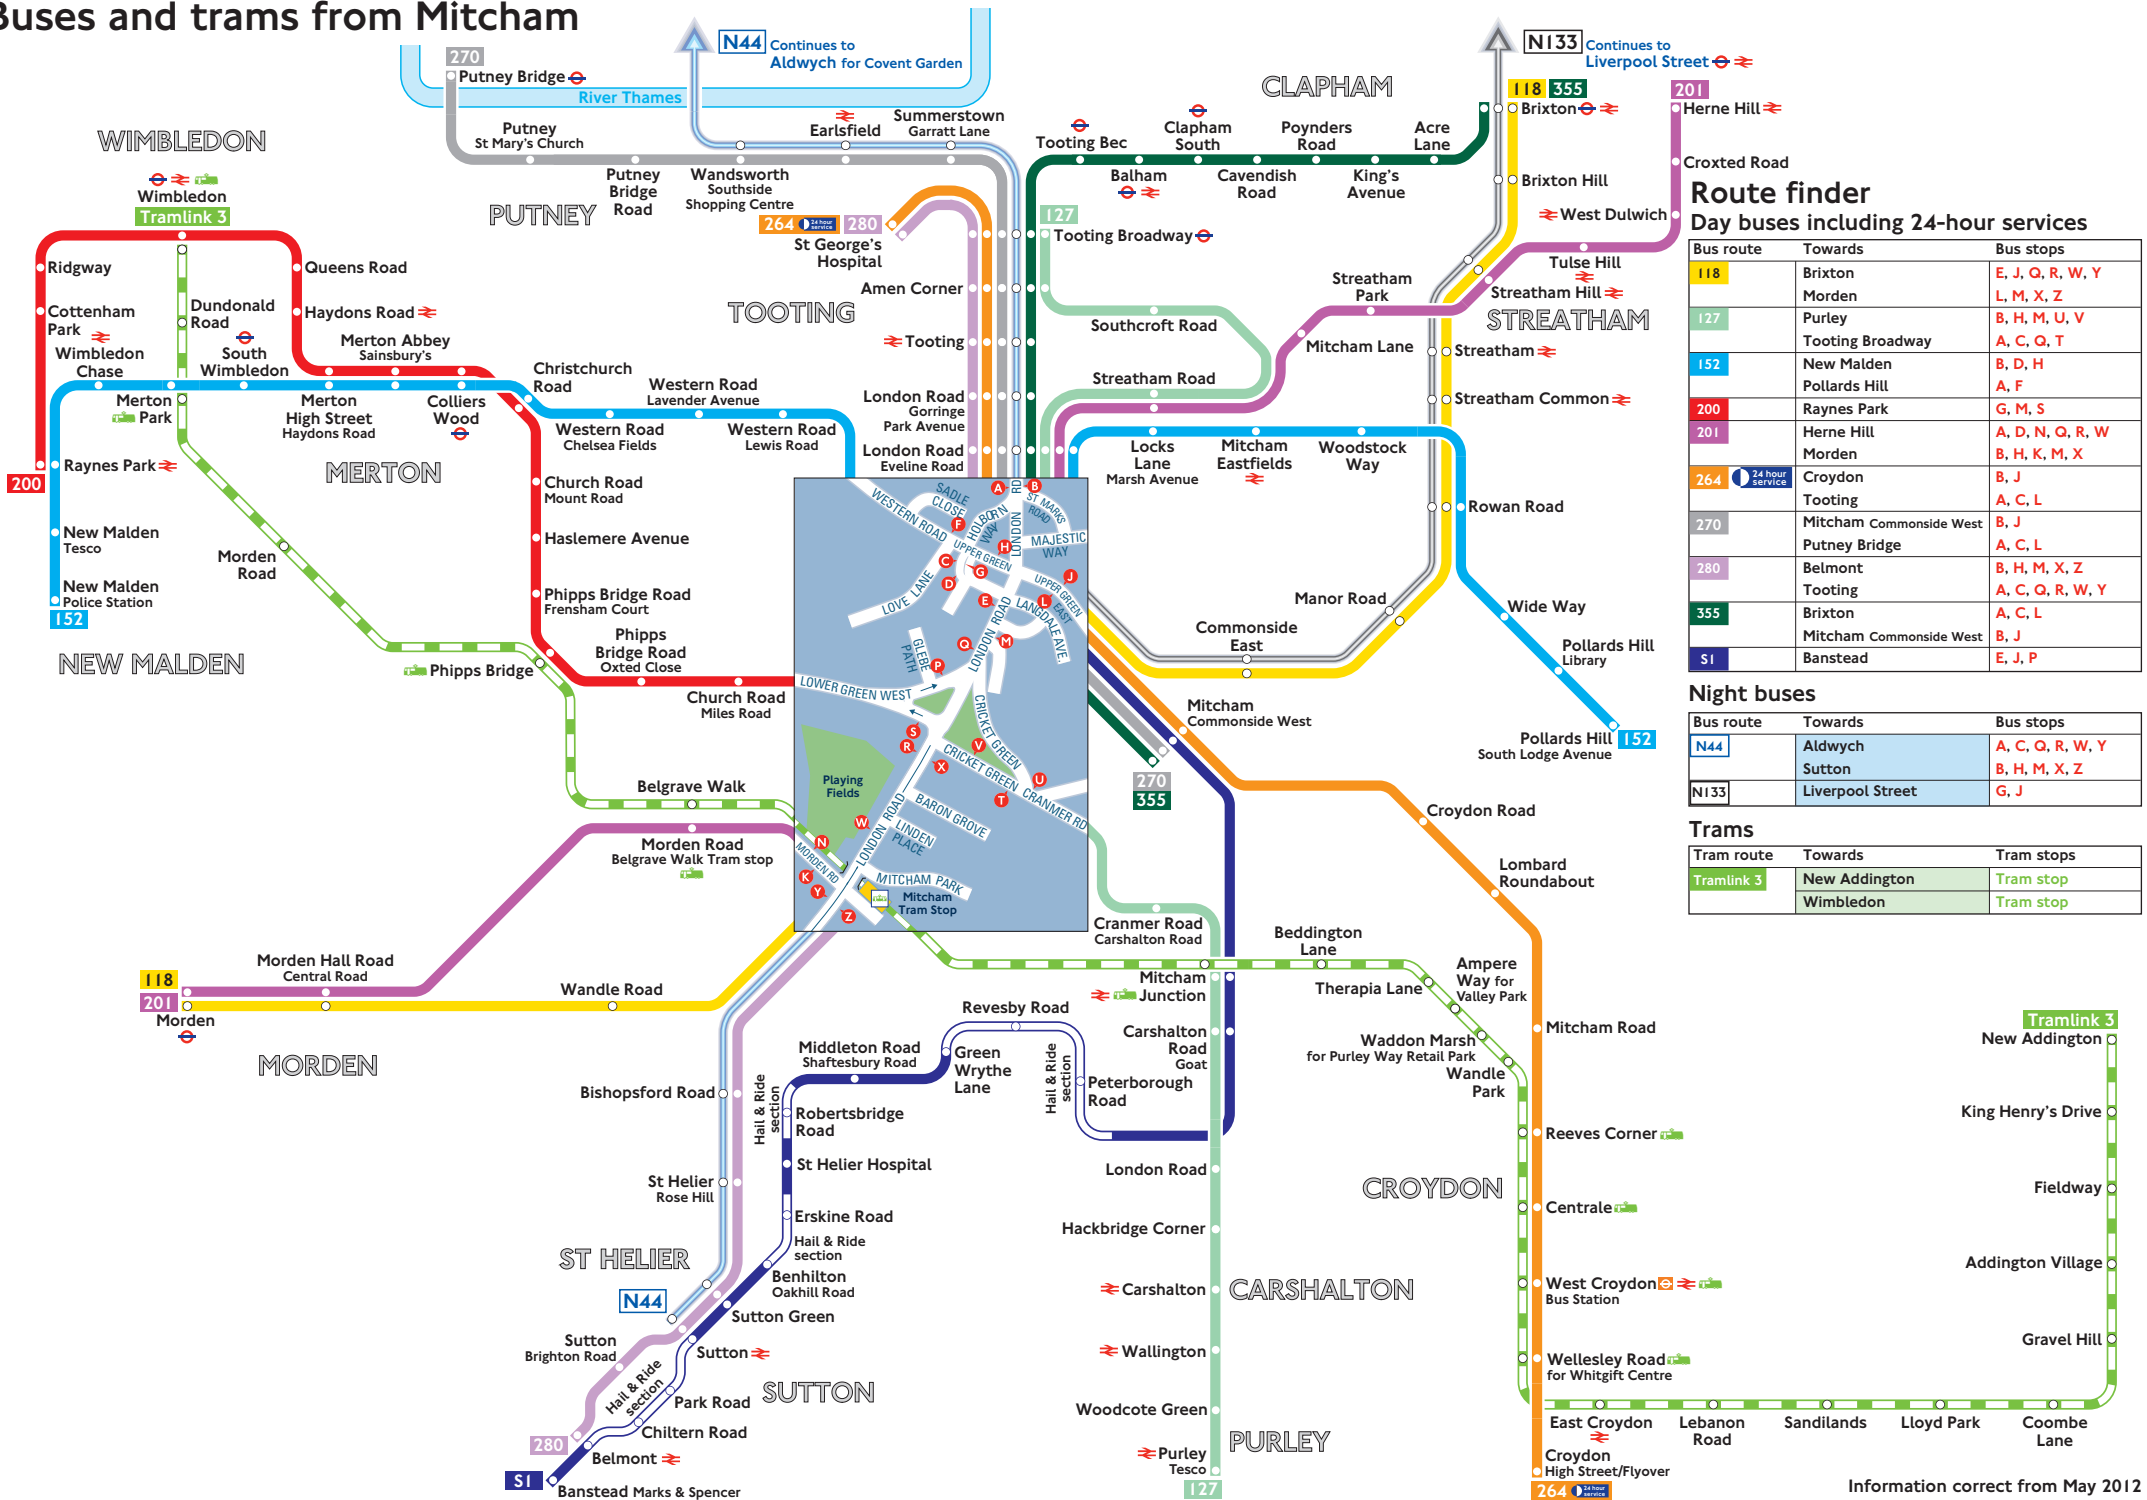

Buses and trams from Mitcham

Route finder Day buses including 24-hour services

Bus route	Towards	Bus stops
118	Brixton Morden	E, J, Q, R, W, Y L, M, X, Z
127	Purley Tooting Broadway	B, H, M, U, V A, C, Q, T
152	New Malden Pollards Hill	B, D, H A, F
200	Raynes Park	G, M, S
201	Herne Hill Morden	A, D, N, Q, R, W B, H, K, M, X
264	Croydon Tooting	B, J A, C, L
270	Mitcham Commside West Putney Bridge	B, J A, C, L
280	Belmont Tooting	B, H, M, X, Z A, C, Q, R, W, Y
355	Brixton Mitcham Commside West	A, C, L B, J
S1	Banstead	E, J, P

Night buses

Bus route	Towards	Bus stops
N44	Aldwych Sutton	A, C, Q, R, W, Y B, H, M, X, Z
NI33	Liverpool Street	G, J

Trams

Tram route	Towards	Tram stops
Tramlink 3	New Addington Wimbledon	Tram stop Tram stop