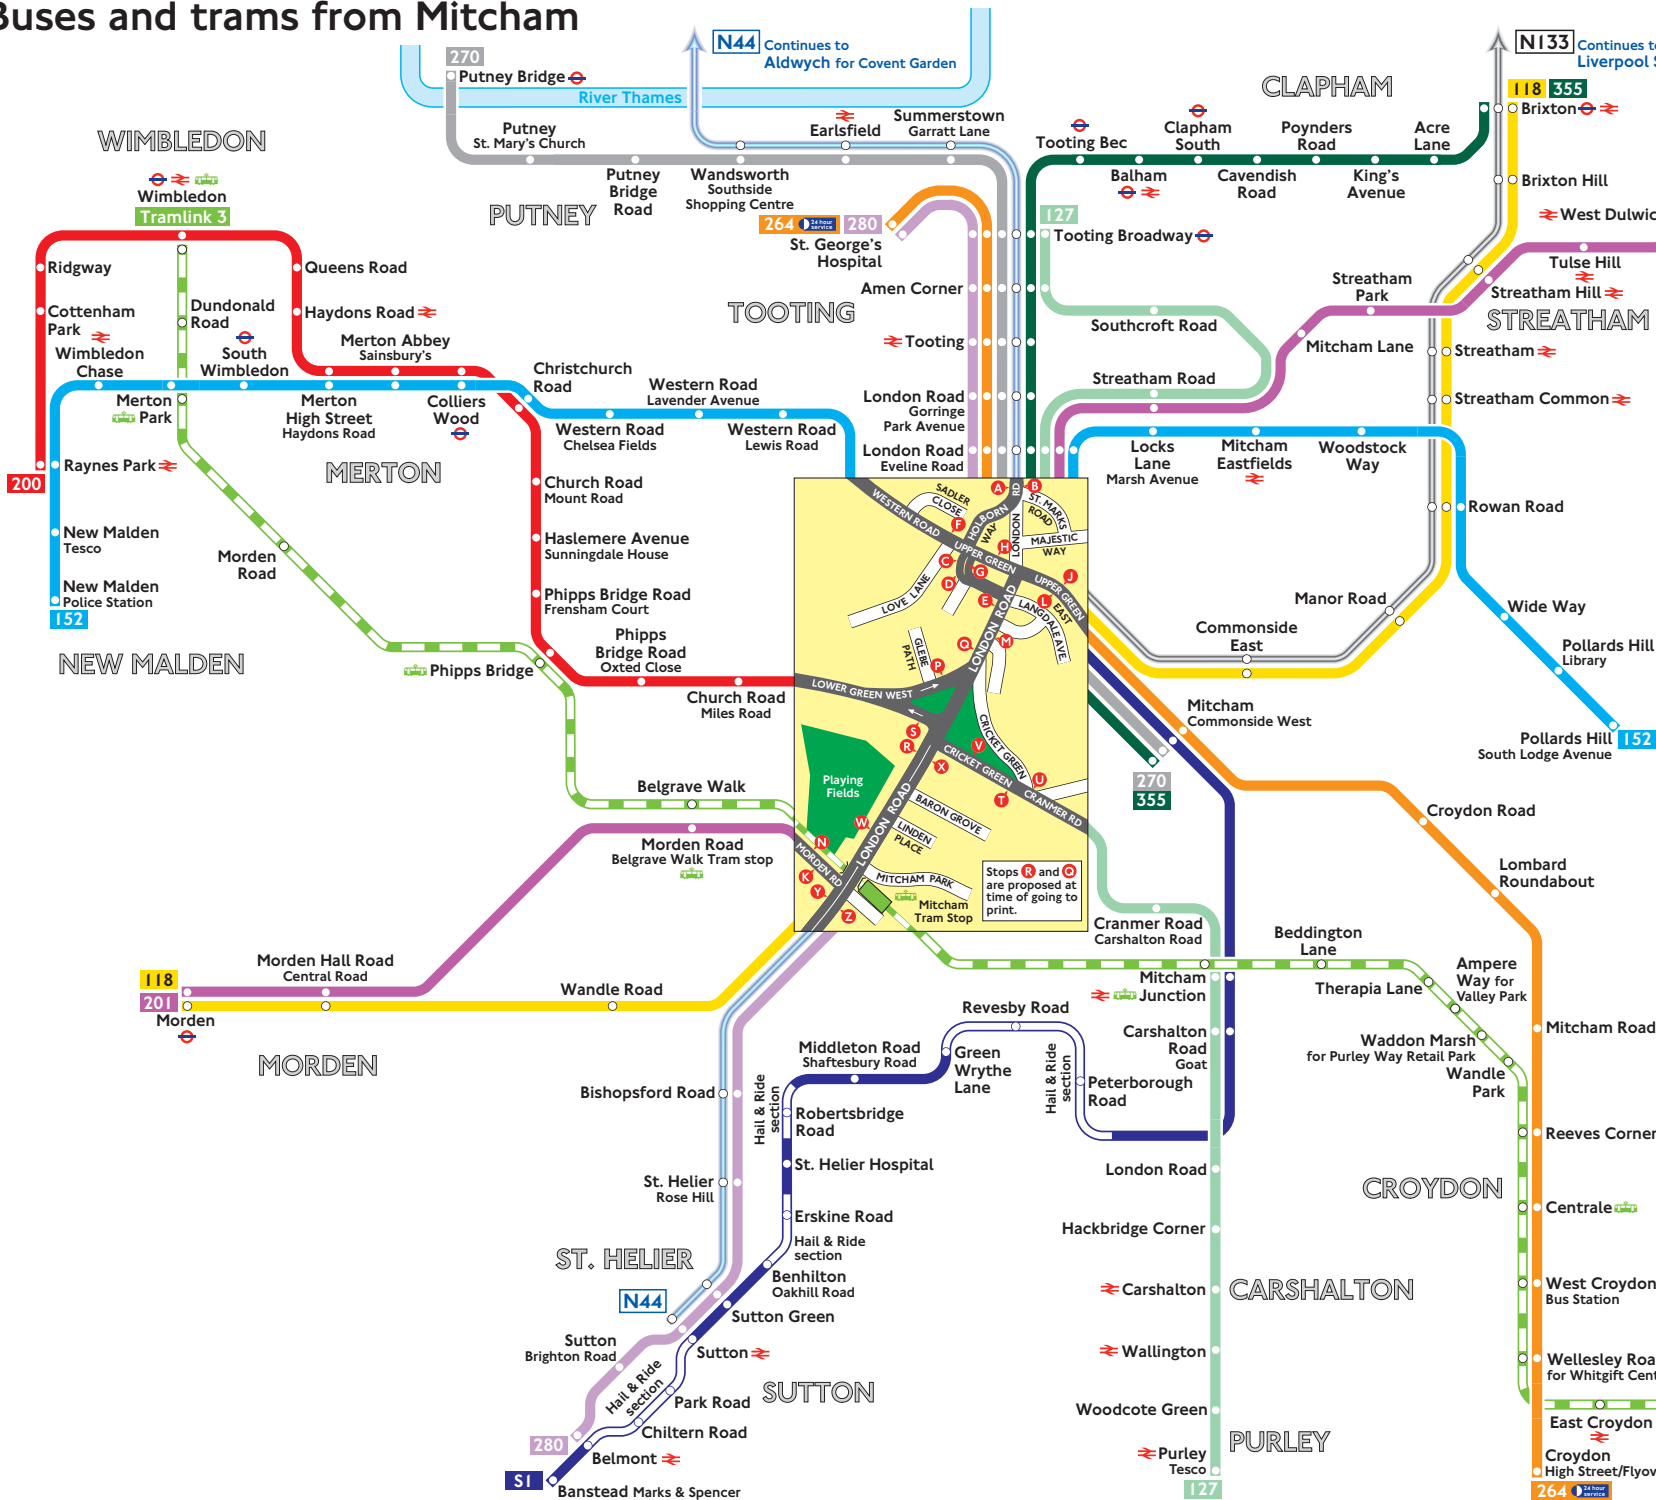

Buses and trams from Mitcham

Route finder Day buses including 24-hour routes

Bus route	Towards	Bus stops
118	Brixton Morden	E J Q W Y L M X Z
127	Purley Tooting Broadway	B H M U V A C O T
152	New Malden Pollards Hill	B D H A F
200	Raynes Park	G M S
201	Herne Hill Morden	A D N Q W B H K M X
264	Croydon Tooting	B J A C L
270	Mitcham Commside West Putney Bridge	B J A C L
280	Belmont Tooting	B H M X Z A C Q W Y
355	Brixton Mitcham Commside West	A C L B J
S1	Banstead	E J P

Night buses

Bus route	Towards	Bus stops
N44	Aldwych Sutton	A C Q W Y B H M X Z
N133	Liverpool Street	G J

Trams

Tram route	Towards	Tram stops
Tramlink 3	New Addington Wimbledon	Tram stop Tram stop

Copyright © Transport for London
Information correct from 2 May 2009