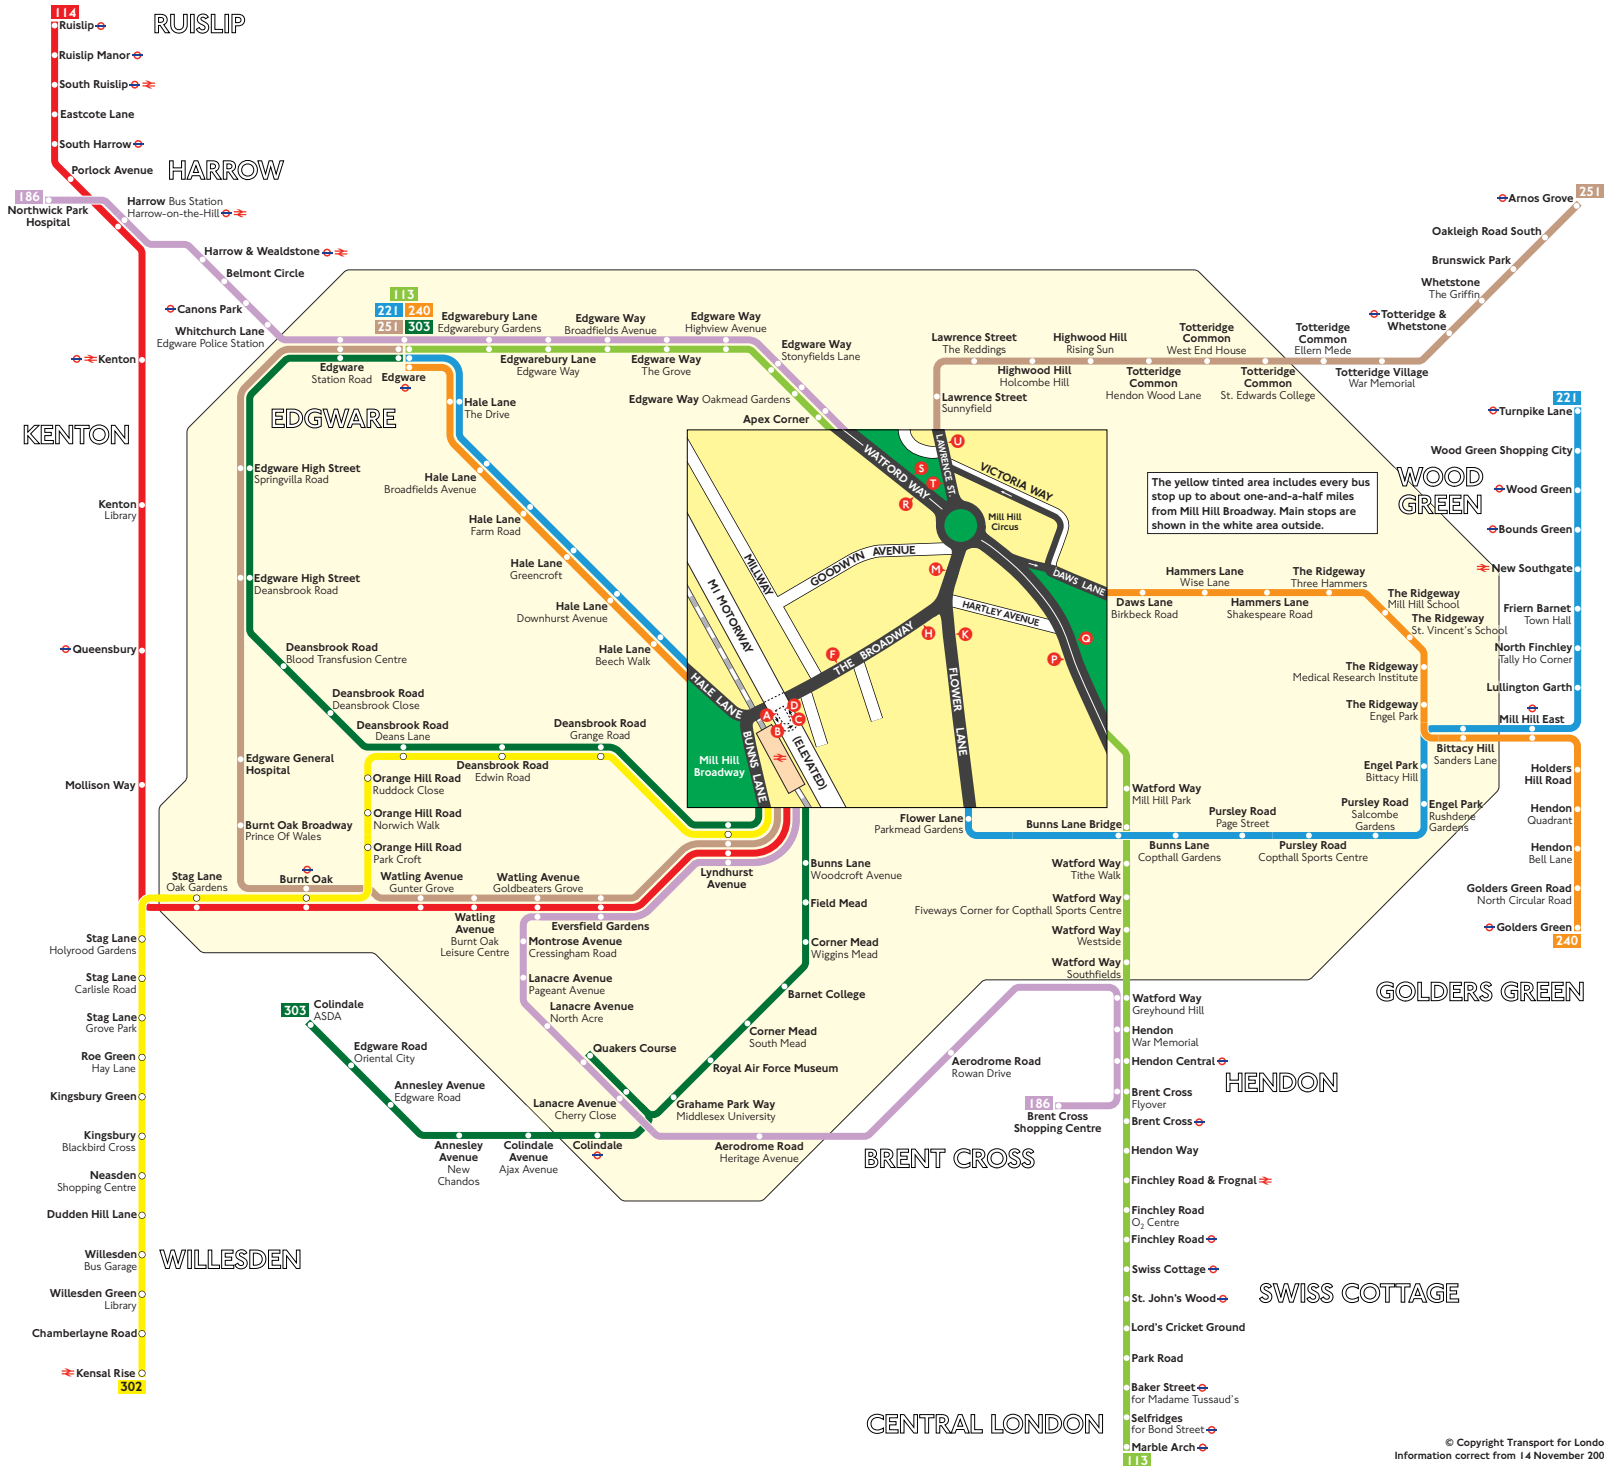

# Buses from Mill Hill Broadway

## Key

- Connections with Underground
- Connections with National Rail

**A** Red discs show the bus stop you need for your chosen bus service. The disc **A** appears on the top of the bus stop in the street (see map of town centre in centre of diagram).

## Route finder

### Day buses

Bus route	Towards	Bus stops
113	Edgware	P R
	Marble Arch	G S
114	Ruislip	B
186	Brent Cross	B H S
	Northwick Park Hospital	F M R
221	Edgware	D H
	Turnpike Lane	F K
240	Edgware	D H
	Golders Green	F M
251	Arnos Grove	F M T
	Edgware	A H U
302	Kensal Rise	C
303	Colindale	B
	Edgware	D