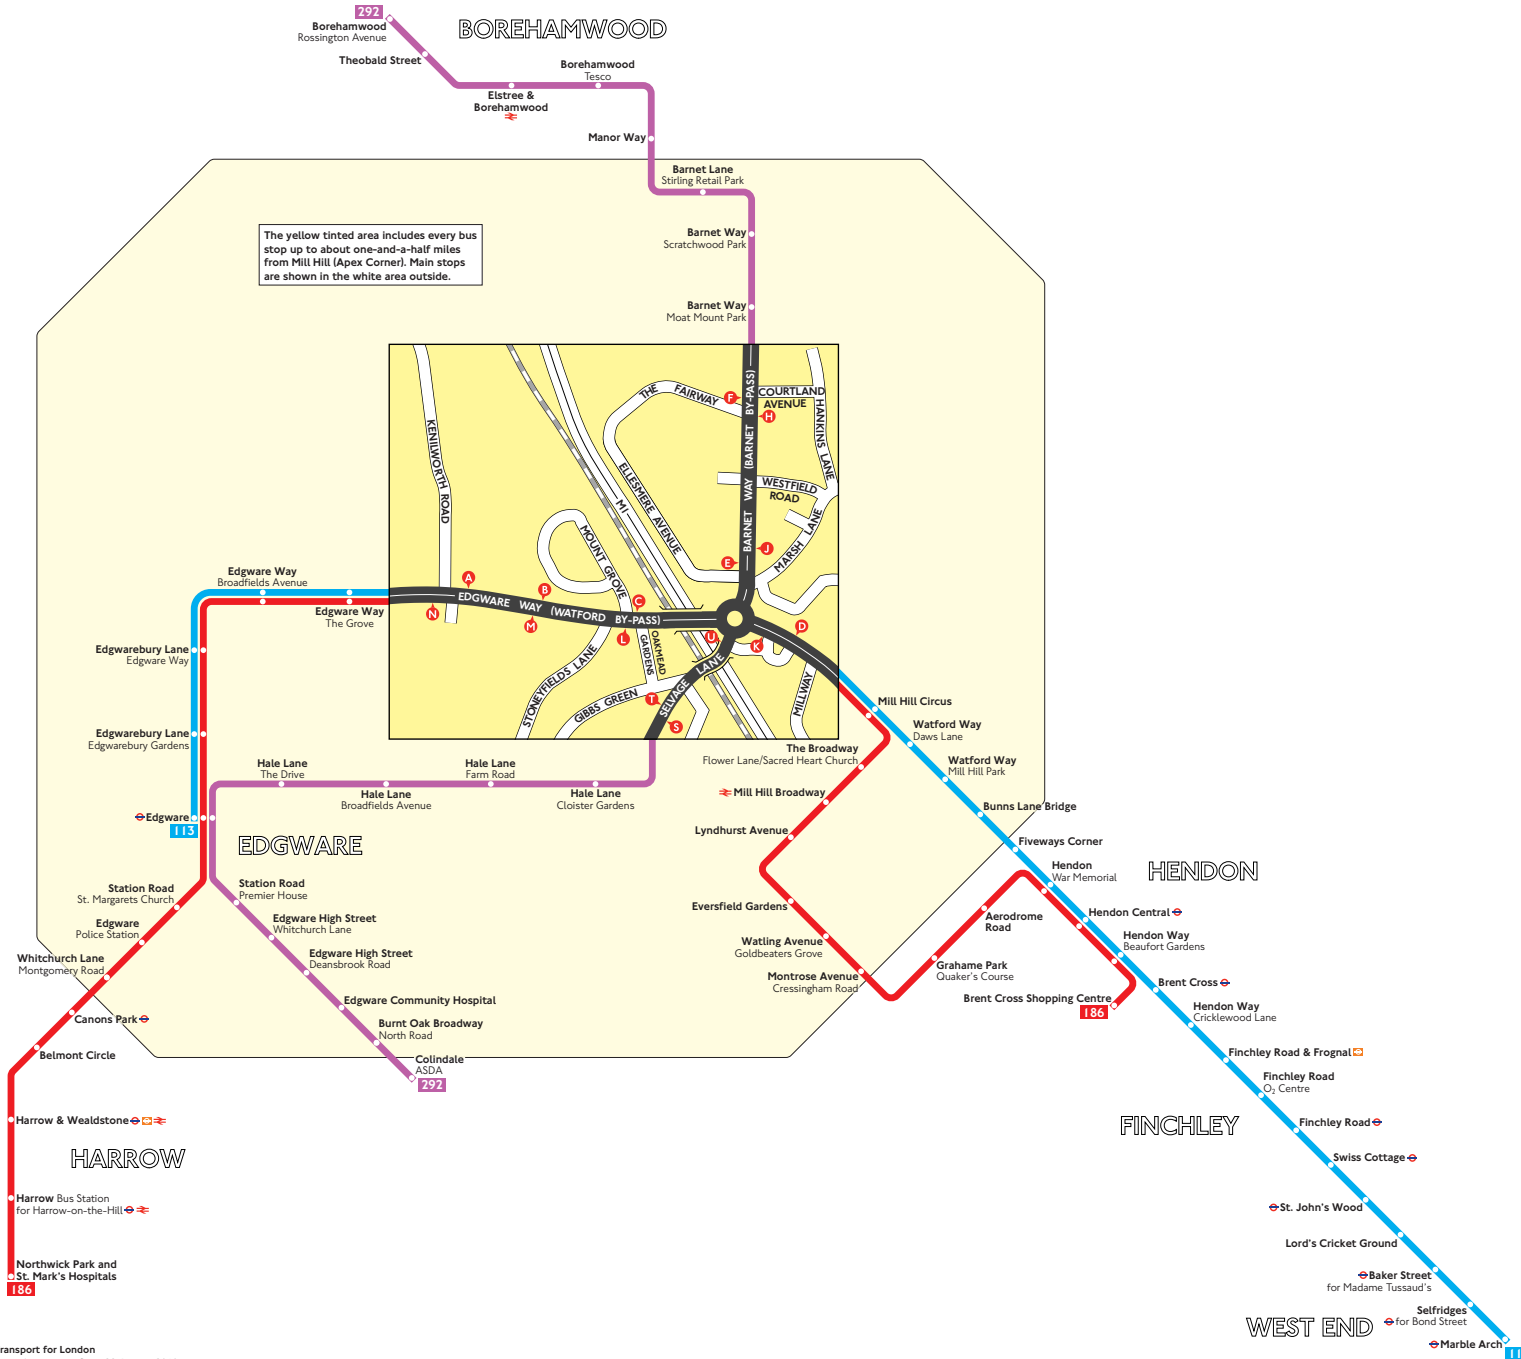

Buses from Mill Hill (Apex Corner)

Key

- Connections with London Underground
- Connections with London Overground
- Connections with National Rail
- Monday to Friday peak hours only
- Monday to Friday peak hours and evenings, and Saturday daytimes only
- Mondays to Saturdays only
- Limited stop
- Except evenings

A Red discs show the bus stop you need for your chosen bus service. The disc **A** appears on the top of the bus stop in the street (see map of town centre in centre of diagram).

Route finder

Day buses

Bus route	Towards	Bus stops
113	Edgware	K L M N
	Marble Arch	A B C D
186	Brent Cross Shopping Centre	A B C D
	Northwick Park Hospital	K L M N
292	Borehamwood	E F T U
	Colindale	H J S

Other buses

Bus route	Towards	Bus stops
614	Hatfield Business Park	A B C E F
	Queensbury	H L M N
644	Hatfield	A B C E F
	Preston Road	H L M N
	Queensbury	H L M N
797	Hatfield and Stevenage	K
	Hitchin	K
	Victoria	D