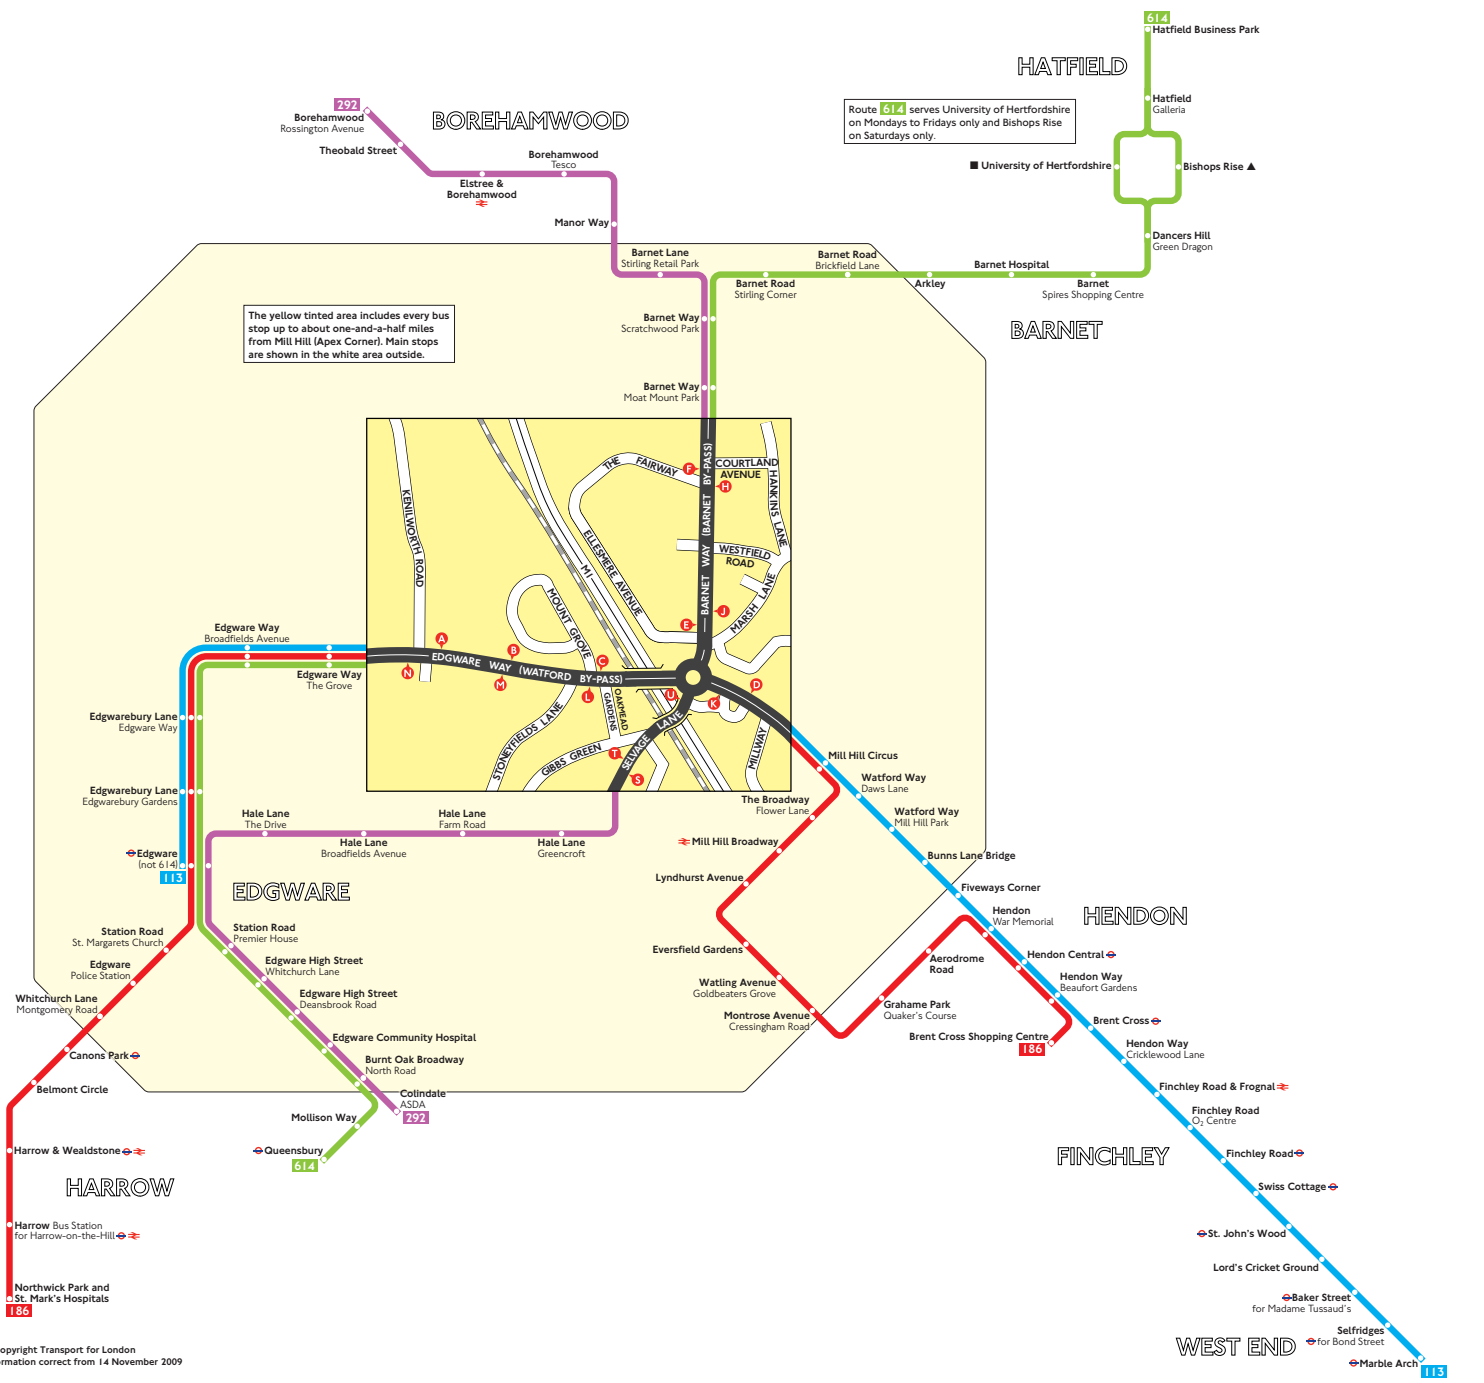

Buses from Mill Hill (Apex Corner)

Key

- Connections with Underground
- Connections with National Rail
- Mondays to Fridays only
- ★ Mondays to Saturdays only
- ▲ Saturdays only

Red discs show the bus stop you need for your chosen bus service. The disc appears on the top of the bus stop in the street (see map of town centre in centre of diagram).

Route finder

Day buses

Bus route	Towards	Bus stops
113	Edgware	K L M N
	Marble Arch	A B C D
186	Brent Cross Shopping Centre	A B C D
	Northwick Park Hospital	K L M N
292	Borehamwood	E F T U
	Colindale	H J S
614	Hatfield Business Park ★	A B C E F
	Queensbury ★	H L M N