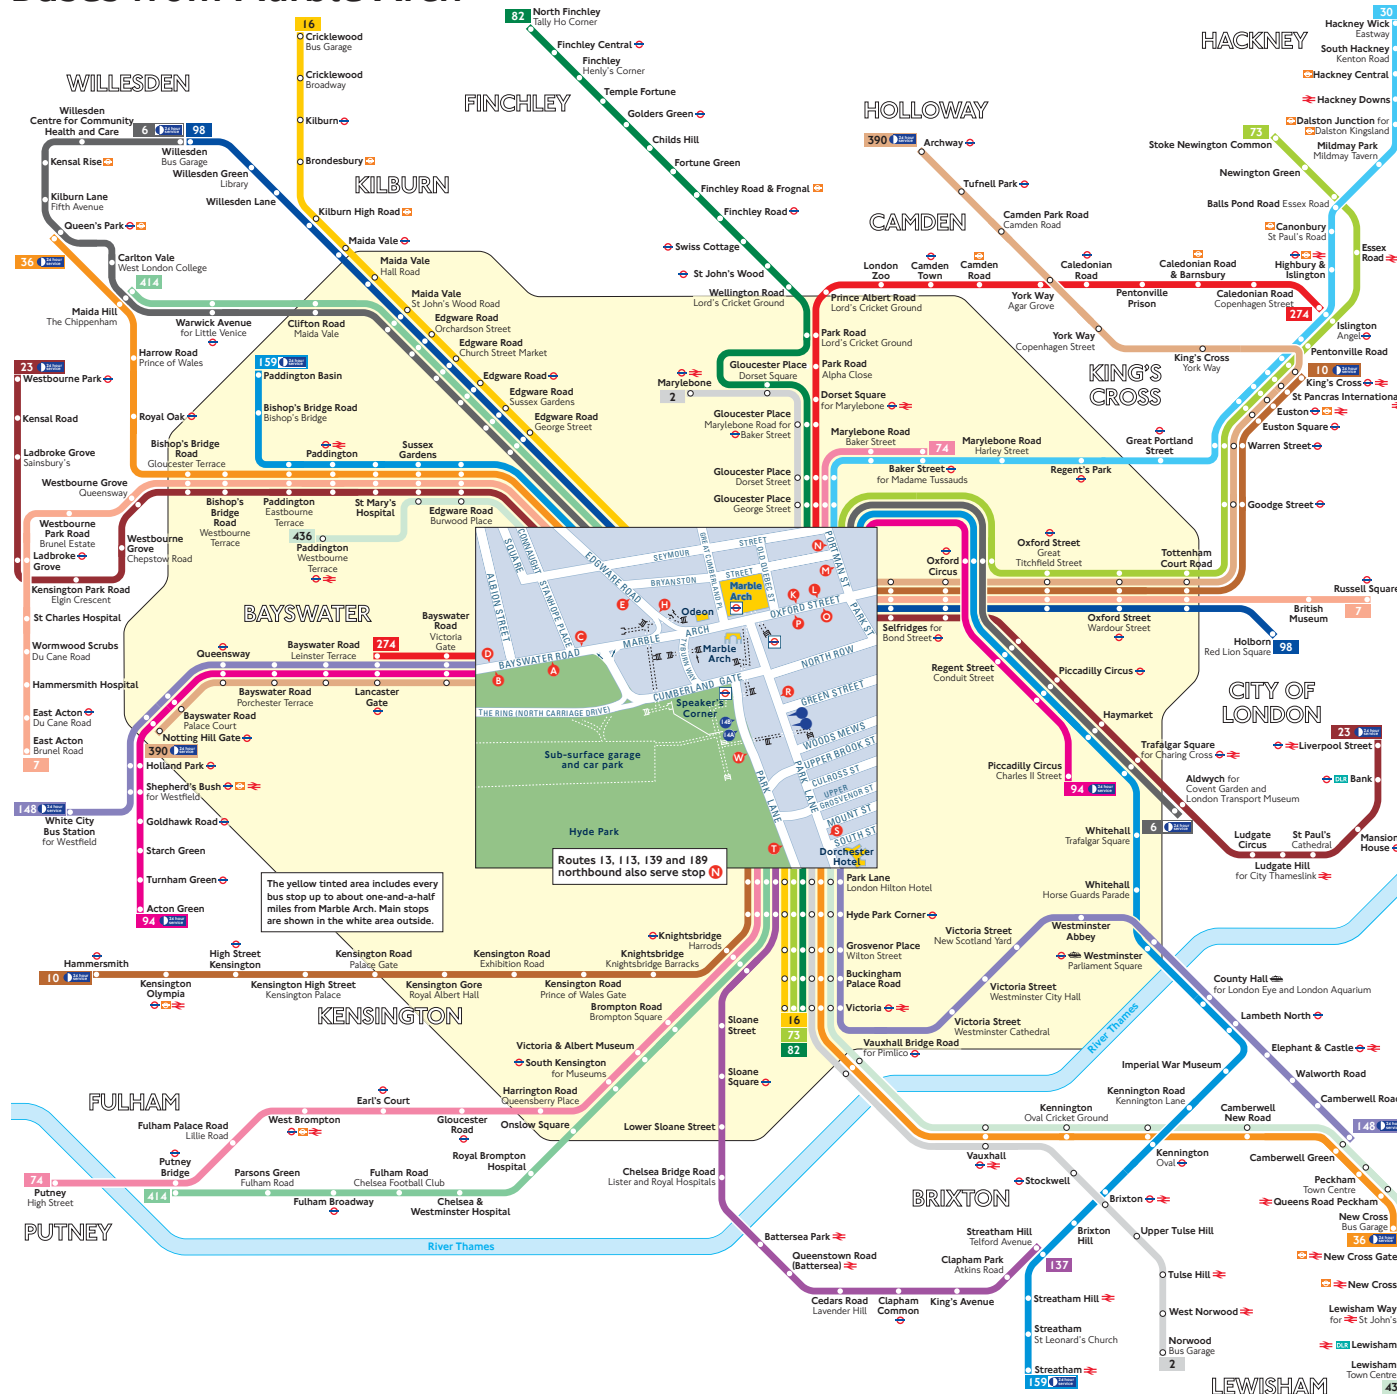

# Buses from Marble Arch

## Route finder

Day buses including 24-hour services

Bus route	Towards	Bus stops
2	Marylebone	M T W
	Norwood	R S
6	Aldwych	H L
	Willesden	E O
7	East Acton	E O
	Russell Square	H K
10	Hammersmith	R S
	King's Cross	K T W
16	Cricklewood	E T W
	Victoria	H R S
23	Liverpool Street	H L
	Westbourne Park	E O
30	Hackney Wick	M
36	New Cross	H R S
	Queen's Park	E T W
73	Stoke Newington	K T W
	Victoria	R S
74	Baker Street	M T W
	Putney	R S
82	North Finchley	N T W
	Victoria	R S
94	Acton Green	A B P
	Piccadilly Circus	C D L
98	Holborn	H K
	Willesden	E O
137	Streatham Hill	R S
148	Camberwell Green	C D R S
	White City	A B T W
159	Paddington Basin	E O
	Streatham	H L
274	Islington (Angel)	C D M
	Lancaster Gate	A B P
390	Archway	C D K
	Notting Hill Gate	A B P
414	Maida Hill	E T W
	Putney Bridge	H R S
436	Lewisham	H R S
	Paddington	E T W

Routes 13, 113, 139 and 189 northbound also serve stop N

## Coaches

Coaches	Coach stops
Green Line, National Express and Oxford Tube to all northbound destinations	14A
X90 to Oxford	14B