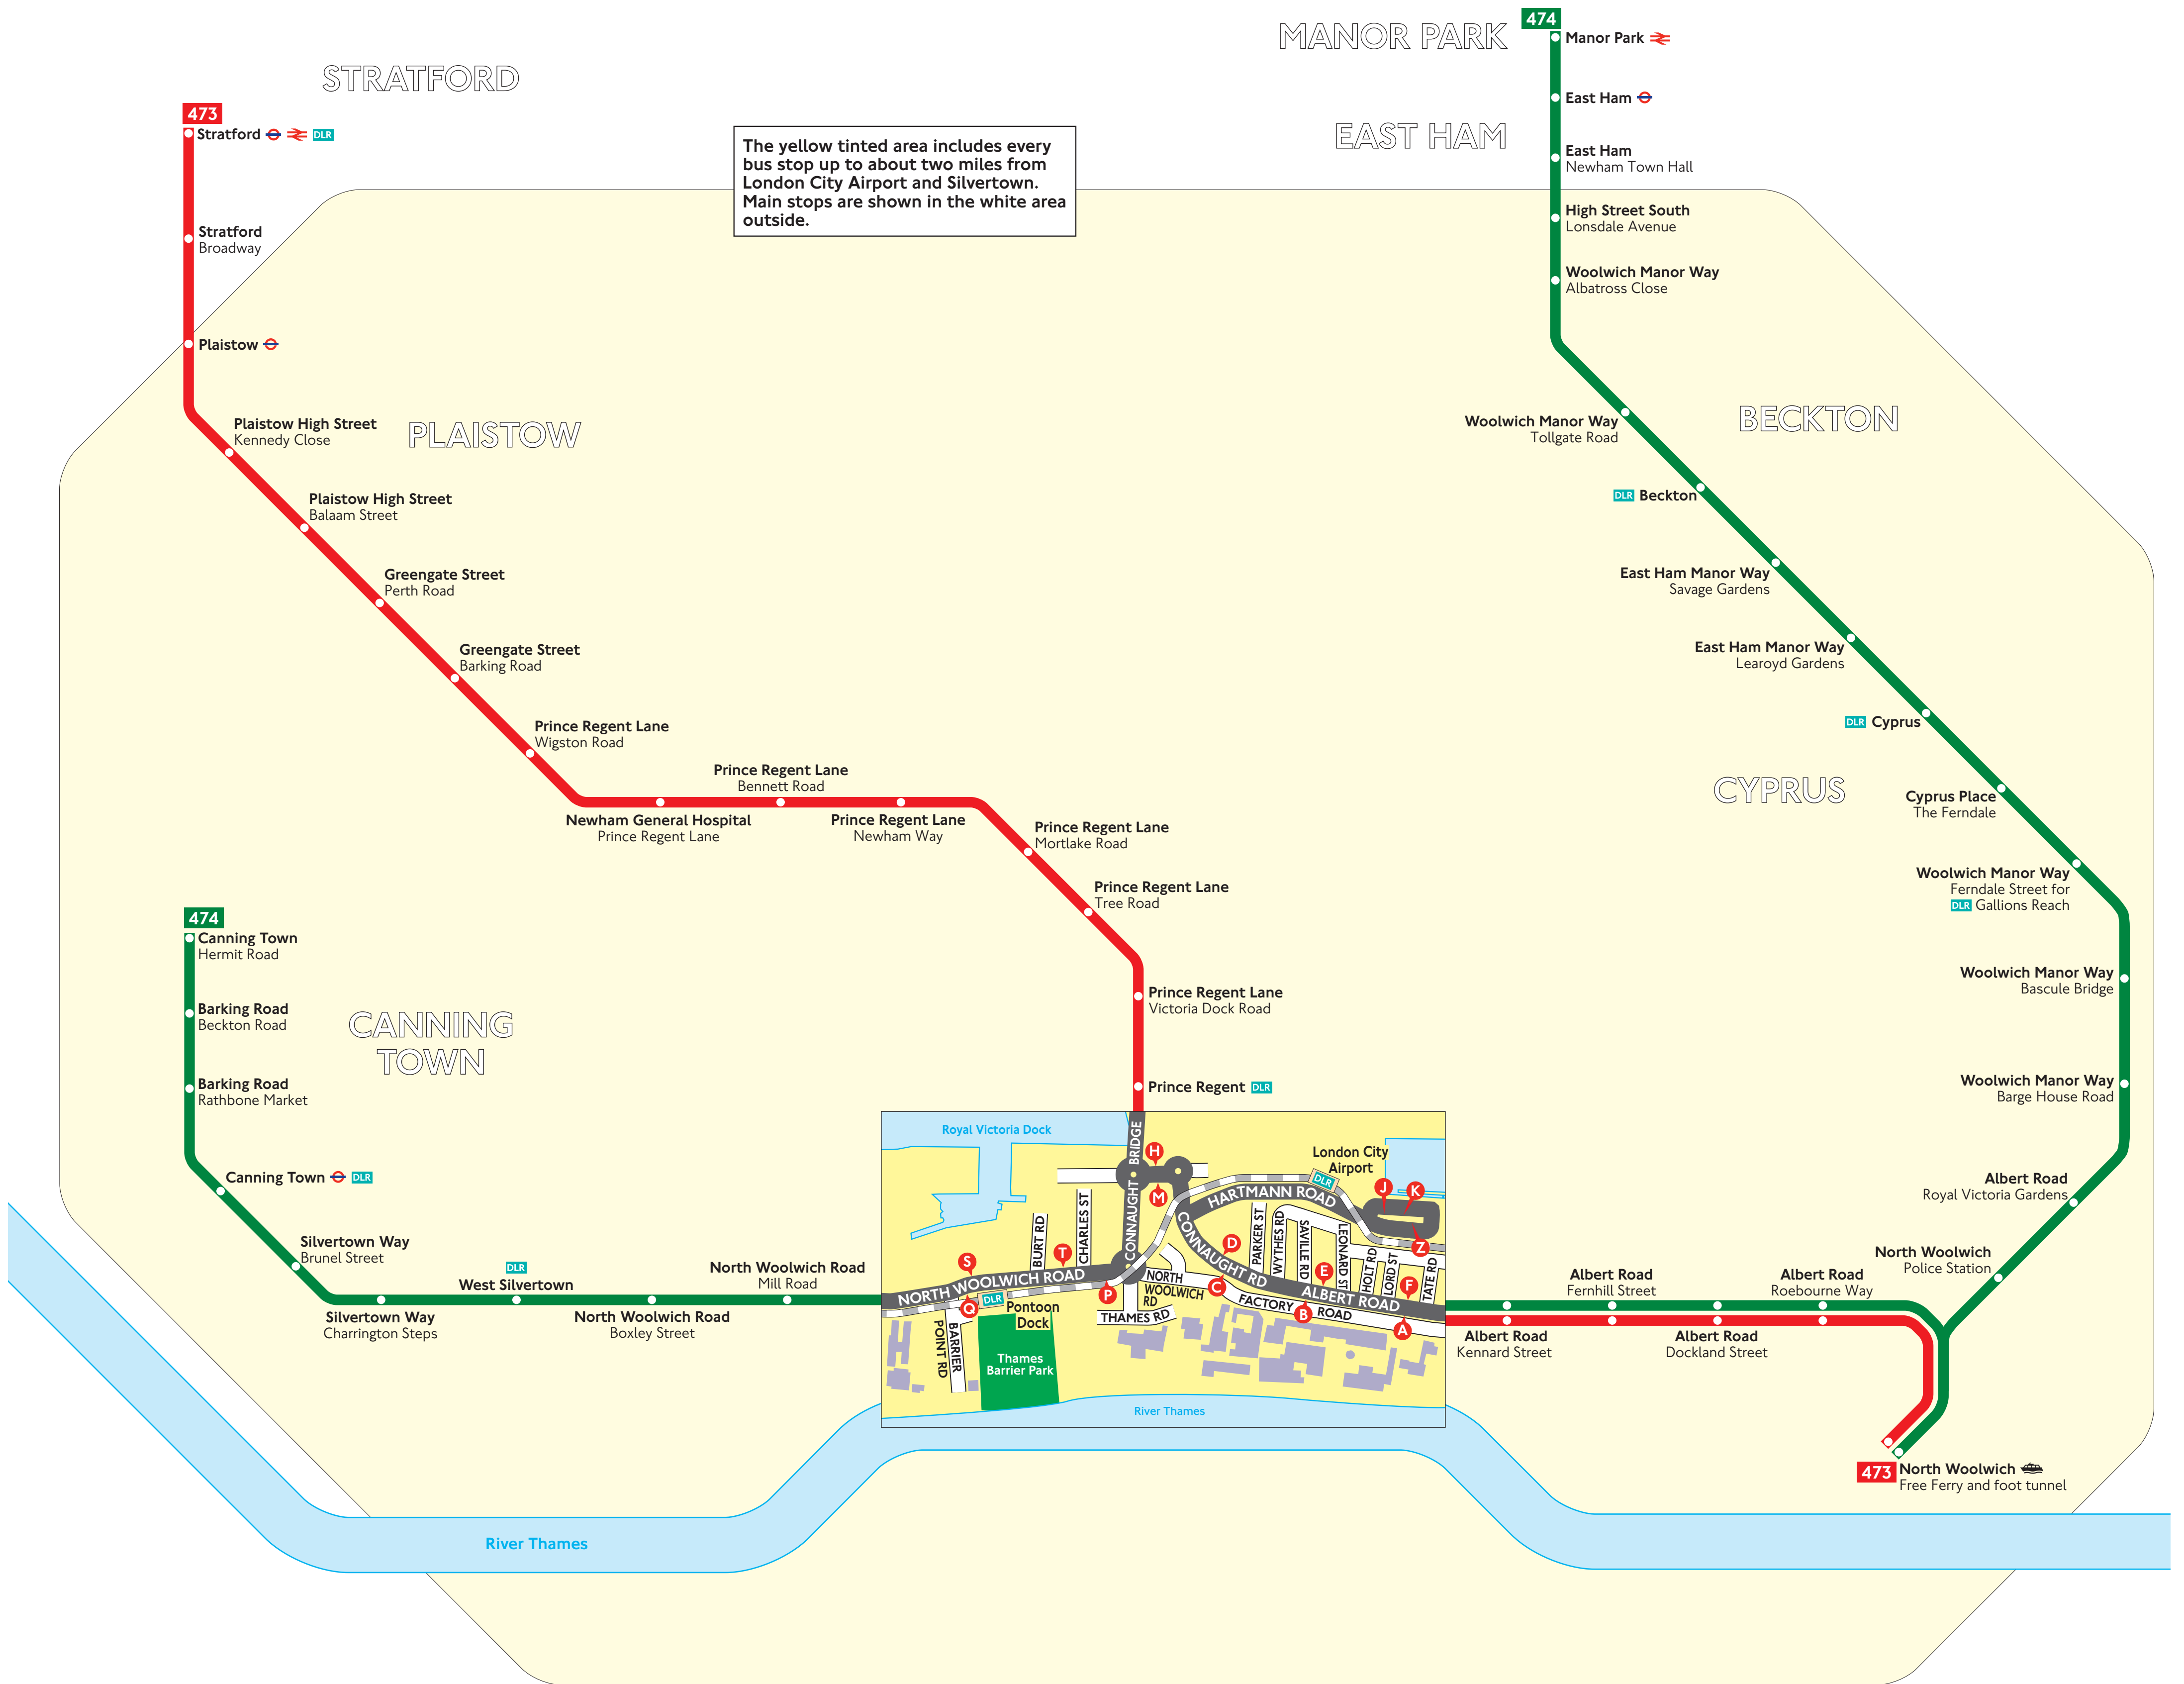

# Buses from London City Airport and Silvertown

© Transport for London  
Information correct from September 2007

## Key

- 473 Day buses in black
- Connections with Underground
- Connections with National Rail
- Connections with Docklands Light Railway
- Connections with river boats

Red discs show the bus stop you need for your chosen bus service. The disc **A** appears on the top of the bus stop in the street (see map of town centre in centre of diagram).

## Route finder

## Destination finder

Destination	Bus routes	Bus stops
<b>A</b>		
Albert Road	473	D E F H K
Dockland Street, Fernhill Street, Kennard Street and Roebourne Way	474	D E F H S T K
Albert Road Royal Victoria Gardens	474	D E F H S T K
<b>B</b>		
Barking Road	474	A B C M P O J
Beckton Road and Rathbone Market		
Beckton	474	D E F H S T K
<b>C</b>		
Canning Town	474	A B C M P O J
Canning Town Hermit Road	474	A B C M P O J
Cyprus	474	D E F H S T K
Cyprus Place The Ferndale	474	D E F H S T K
<b>E</b>		
East Ham	474	D E F H S T K
East Ham Newham Town Hall	474	D E F H S T K
East Ham Manor Way	474	D E F H S T K
Learoyd Gardens and Savage Gardens		