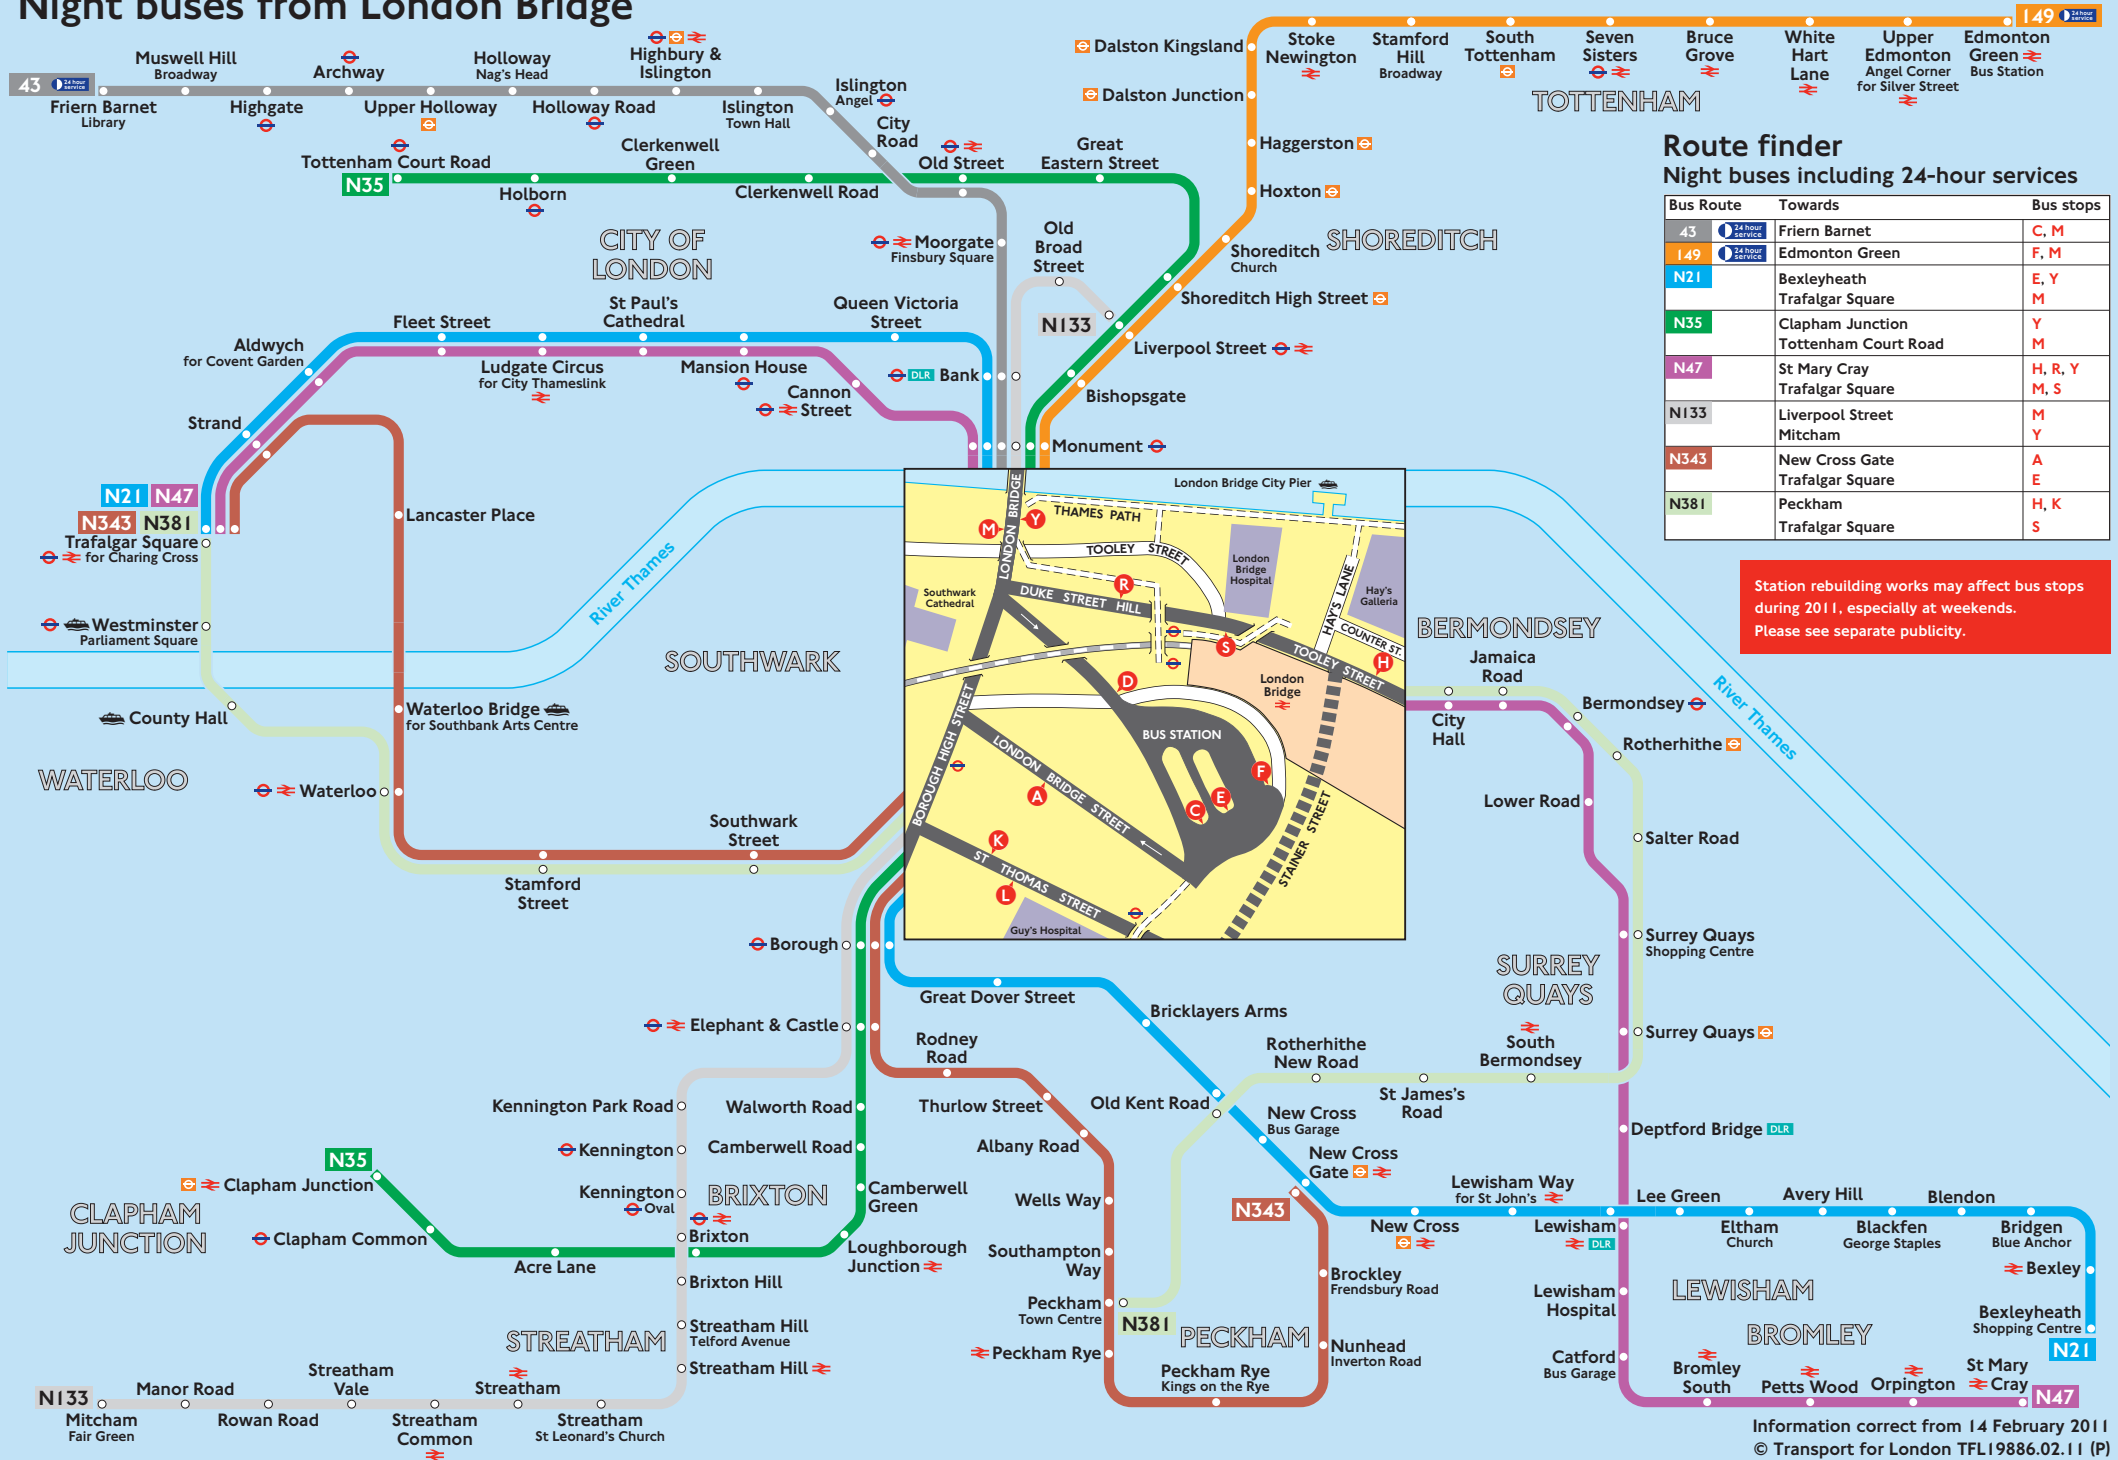

Night buses from London Bridge

Route finder

Night buses including 24-hour services

Bus Route	Towards	Bus stops
43	Friern Barnet	C, M
149	Edmonton Green	F, M
N21	Bexleyheath Trafalgar Square	E, Y M
N35	Clapham Junction Tottenham Court Road	Y M
N47	St Mary Cray Trafalgar Square	H, R, Y M, S
N133	Liverpool Street Mitcam	M Y
N343	New Cross Gate Trafalgar Square	A E
N381	Peckham Trafalgar Square	H, K S

Station rebuilding works may affect bus stops during 2011, especially at weekends. Please see separate publicity.