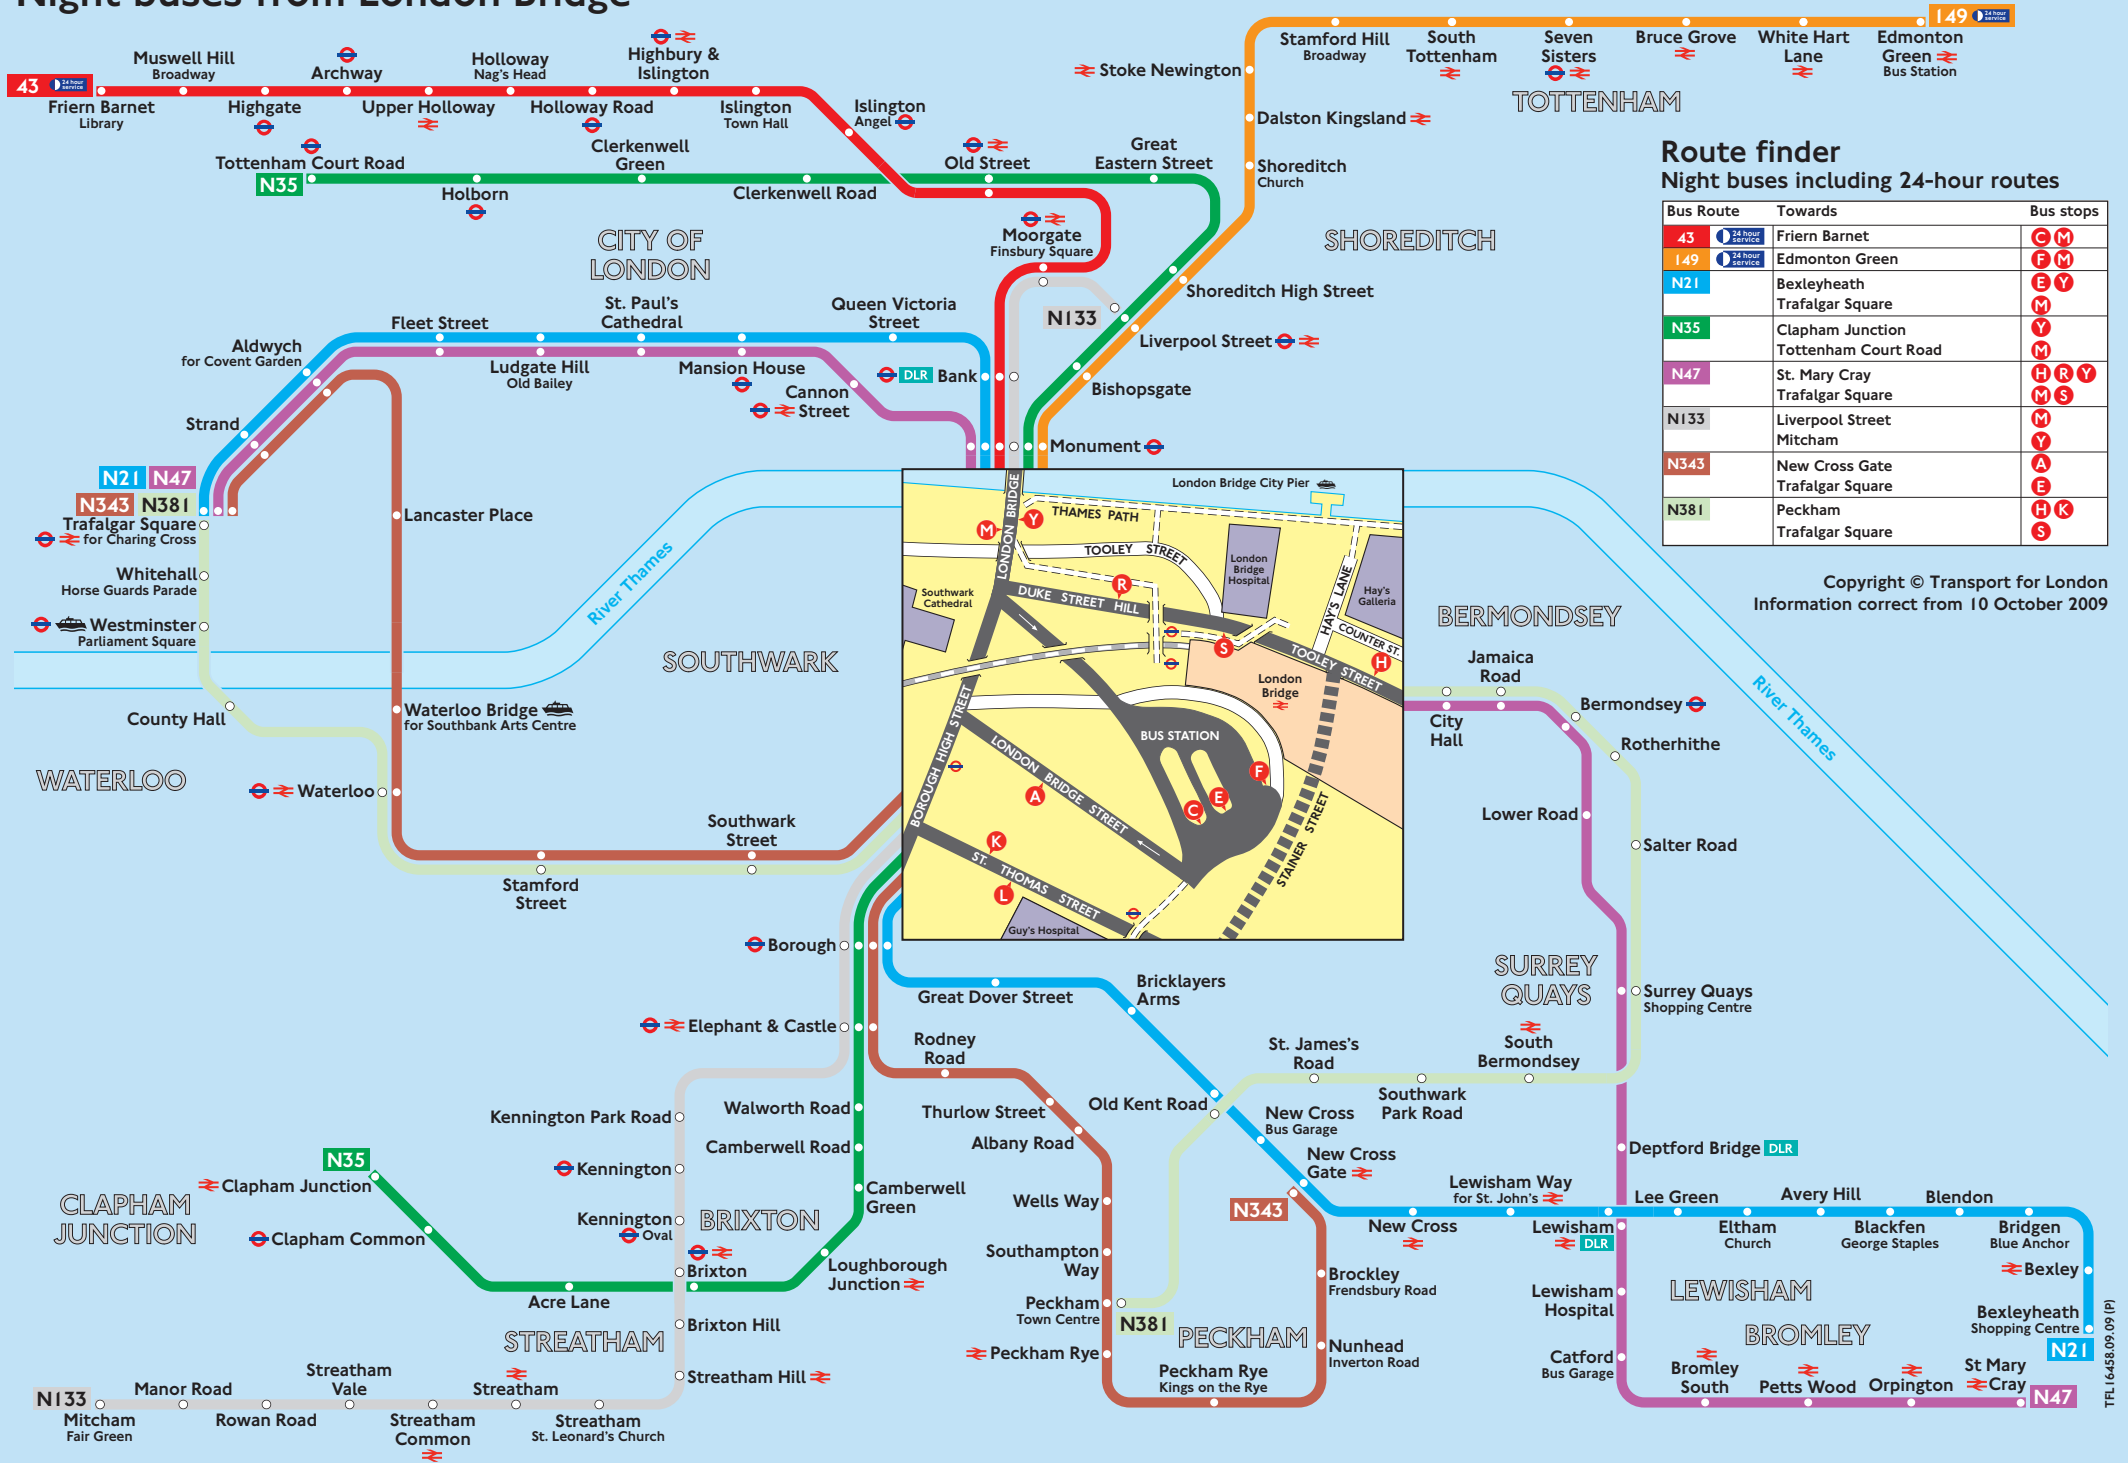

Night buses from London Bridge

Route finder Night buses including 24-hour routes

Bus Route	Towards	Bus stops
43	Friern Barnet	C M
149	Edmonton Green	F M
N21	Bexleyheath Trafalgar Square	E Y M
N35	Clapham Junction Tottenham Court Road	Y M
N47	St. Mary Cray Trafalgar Square	H R Y M S
N133	Liverpool Street Mitcham	M Y
N343	New Cross Gate Trafalgar Square	A E
N381	Peckham Trafalgar Square	H K S

Copyright © Transport for London
Information correct from 10 October 2009