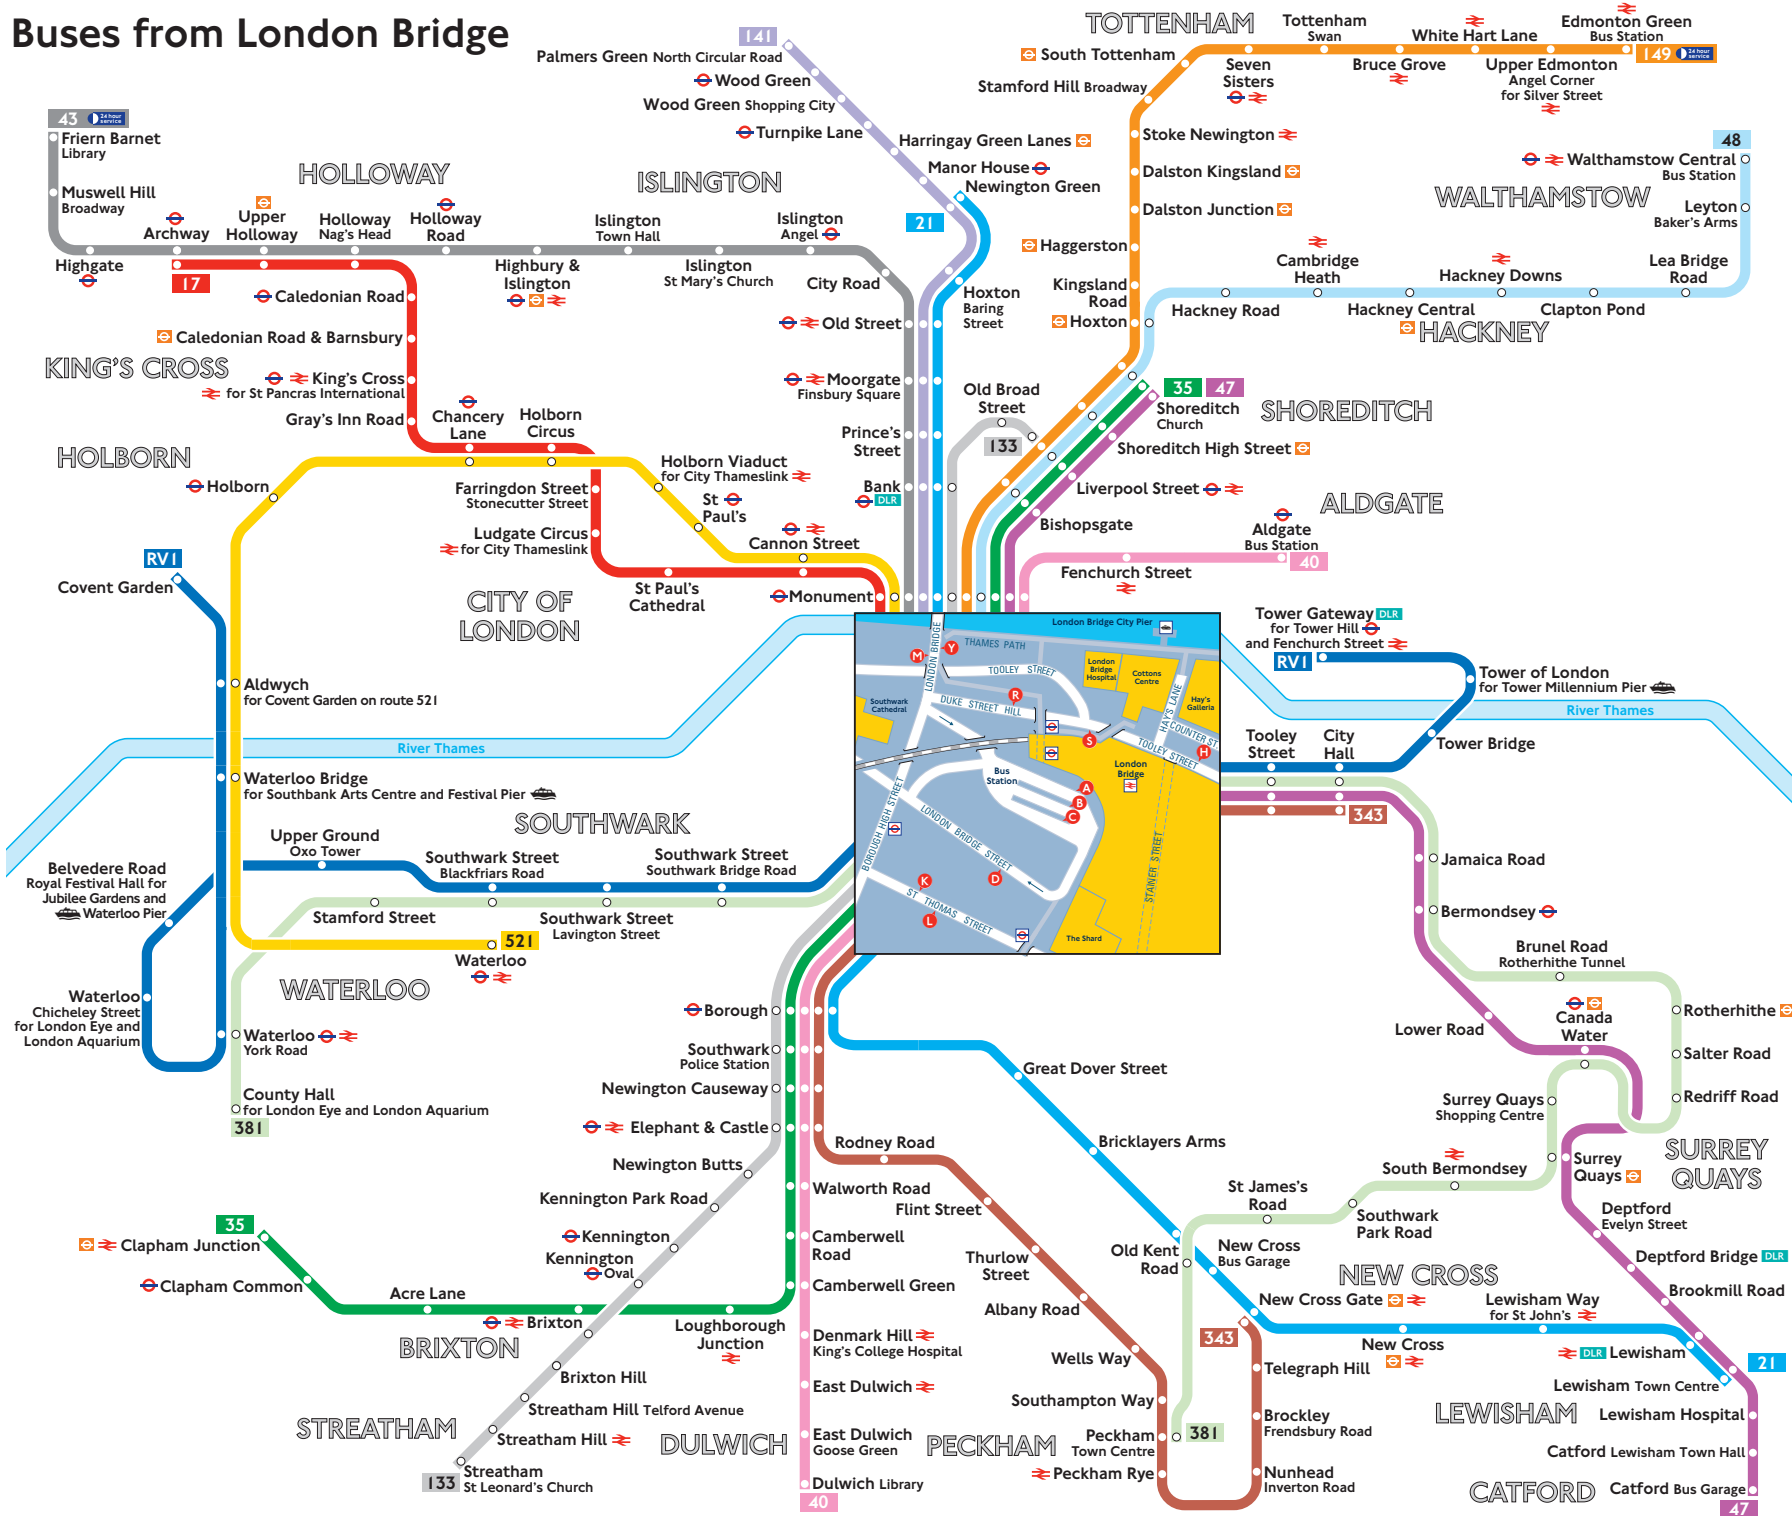

# Buses from London Bridge

## Route finder

### Day buses including 24-hour services

Bus route	Towards	Bus stops
17	Archway	D, M
21	Lewisham Newington Green	Y M
35	Clapham Junction Shoreditch	Y M
40	Aldgate Dulwich	M Y
43	Friern Barnet	C, M
47	Catford Shoreditch	H, R, Y M, S
48	Walthamstow	A, M
133	Liverpool Street Streatham	M Y
141	Palmers Green	C, M
149	Edmonton Green	A, M
343	City Hall New Cross Gate	H, R S
381	County Hall Peckham	S H
521	Waterloo	B
RV1	Covent Garden Tower Gateway	S H, R

### Night buses

Bus route	Towards	Bus stops
N21	Bexleyheath Trafalgar Square	D, Y M
N35	Clapham Junction Tottenham Court Road	Y M
N47	St Mary Cray Trafalgar Square	H, R, Y M, S
N133	Liverpool Street Mitcham	M Y
N343	New Cross Gate Trafalgar Square	D B
N381	Peckham Trafalgar Square	H S