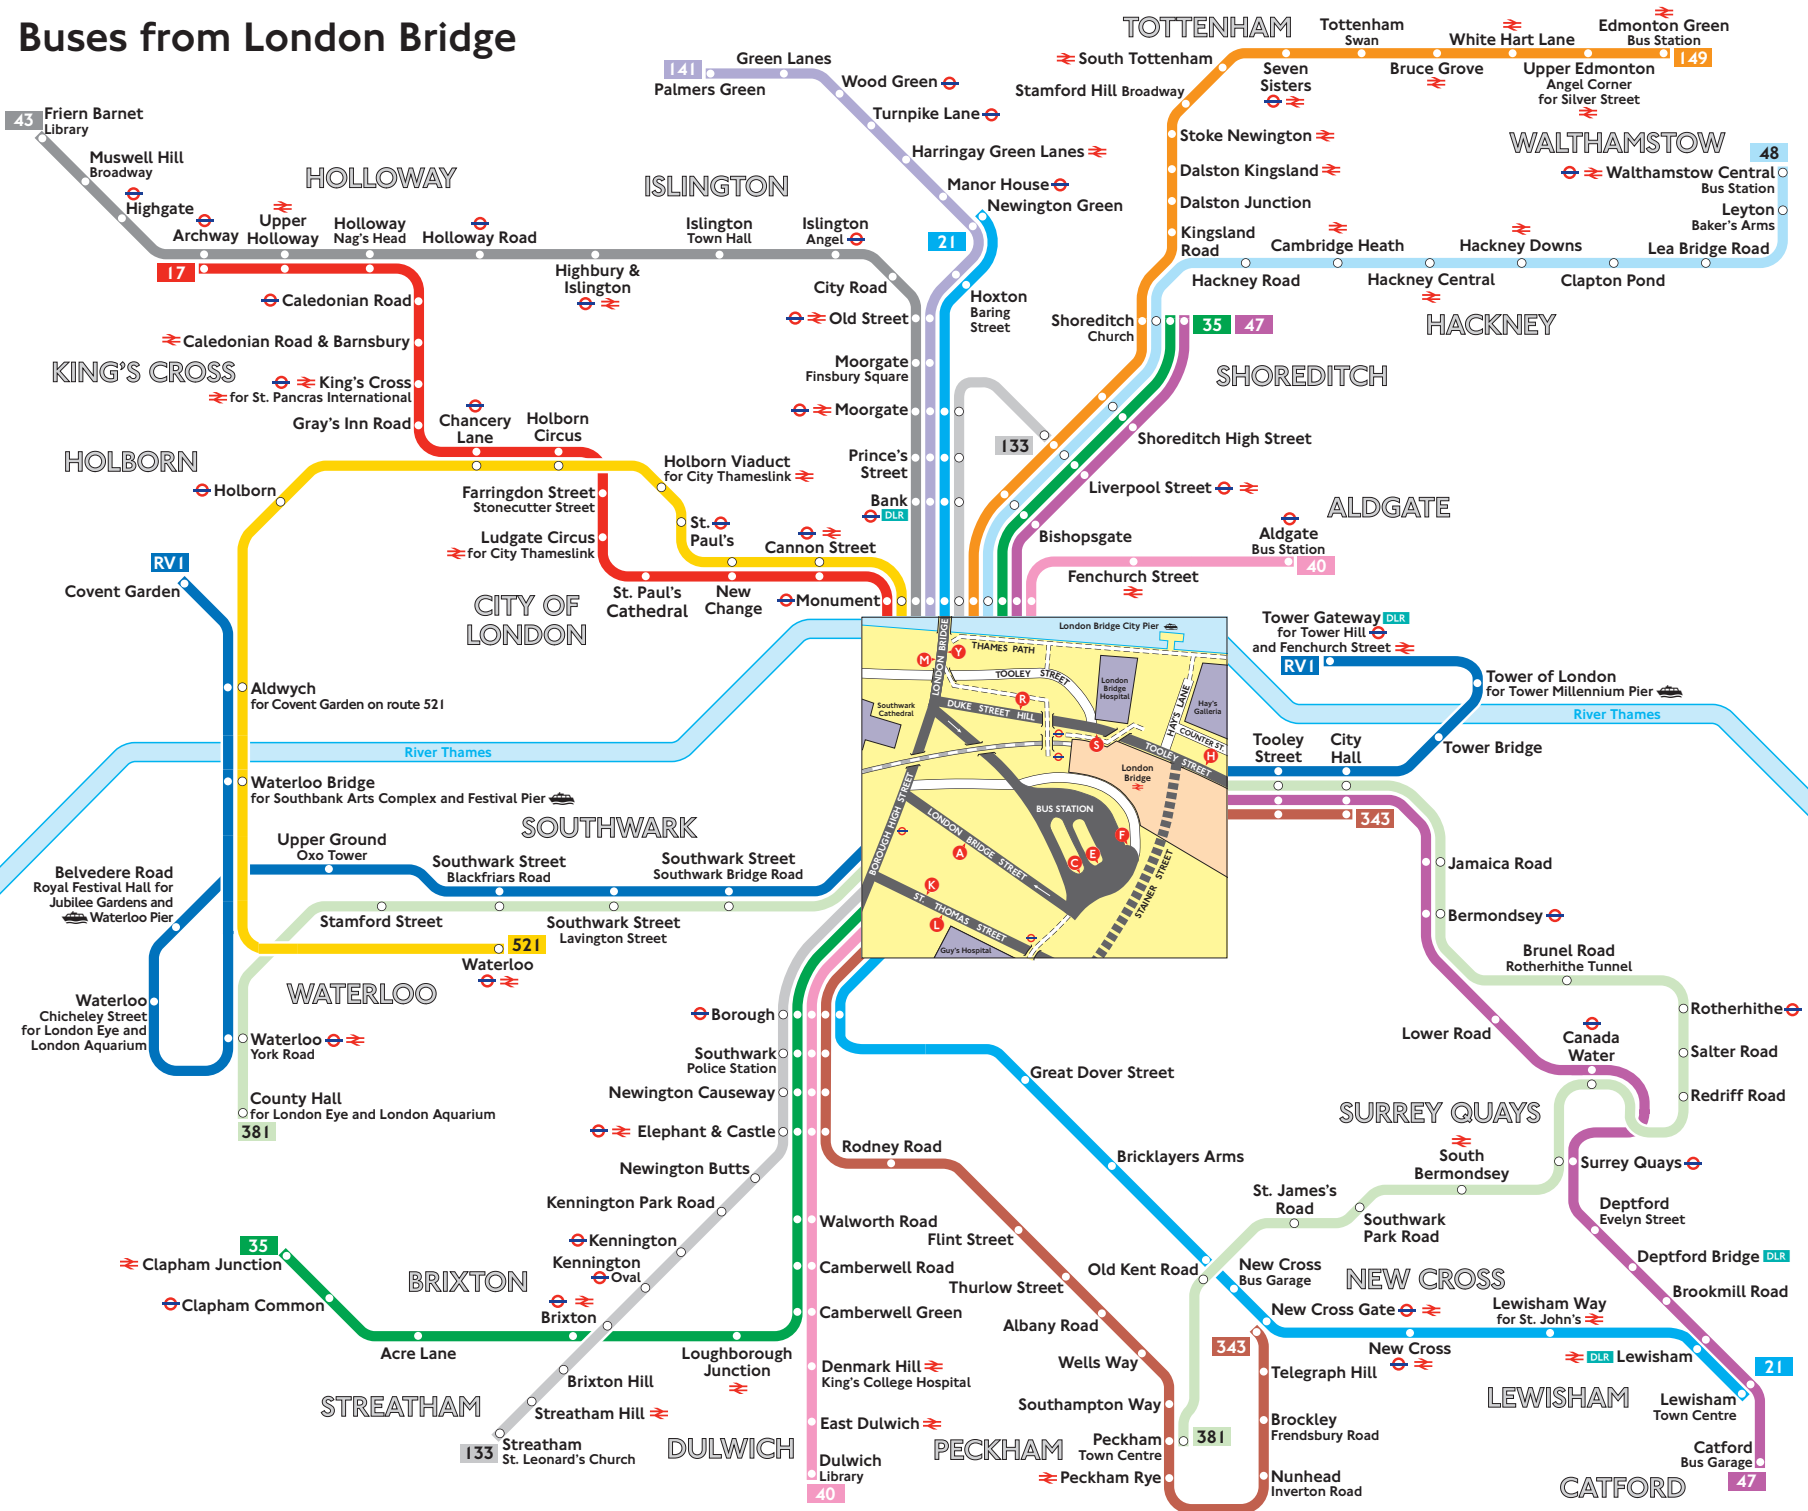

Buses from London Bridge

Route finder

Day buses including 24-hour routes

Bus route	Towards	Bus stops
17	Archway	A M
21	Lewisham	Y
	Newington Green	M
35	Clapham Junction	Y
	Shoreditch	M
40	Aldgate	M
	Dulwich	Y
43	Friern Barnet	C M
47	Catford	H R Y
	Shoreditch	M S
48	Walthamstow	F M
133	Liverpool Street	M
	Streatham	Y
141	Palmers Green	C M
149	Edmonton Green	F M
343	City Hall	H R
	New Cross Gate	S
381	County Hall	S
	Peckham	H K
521	Waterloo	E
RV1	Covent Garden	S
	Tower Gateway	H R

Night buses

Bus route	Towards	Bus stops
N21	Bexleyheath	E Y
	Trafalgar Square	M
N35	Clapham Junction	Y
	Tottenham Court Road	M
N47	St. Mary Cray	H R Y
	Trafalgar Square	M S
N133	Liverpool Street	M
	Tooting Broadway	Y
N343	New Cross Gate	A
	Trafalgar Square	E
N381	Peckham	H K
	Trafalgar Square	L

■ Mondays to Fridays only

Copyright © Transport for London
Information correct from 10 October 2009