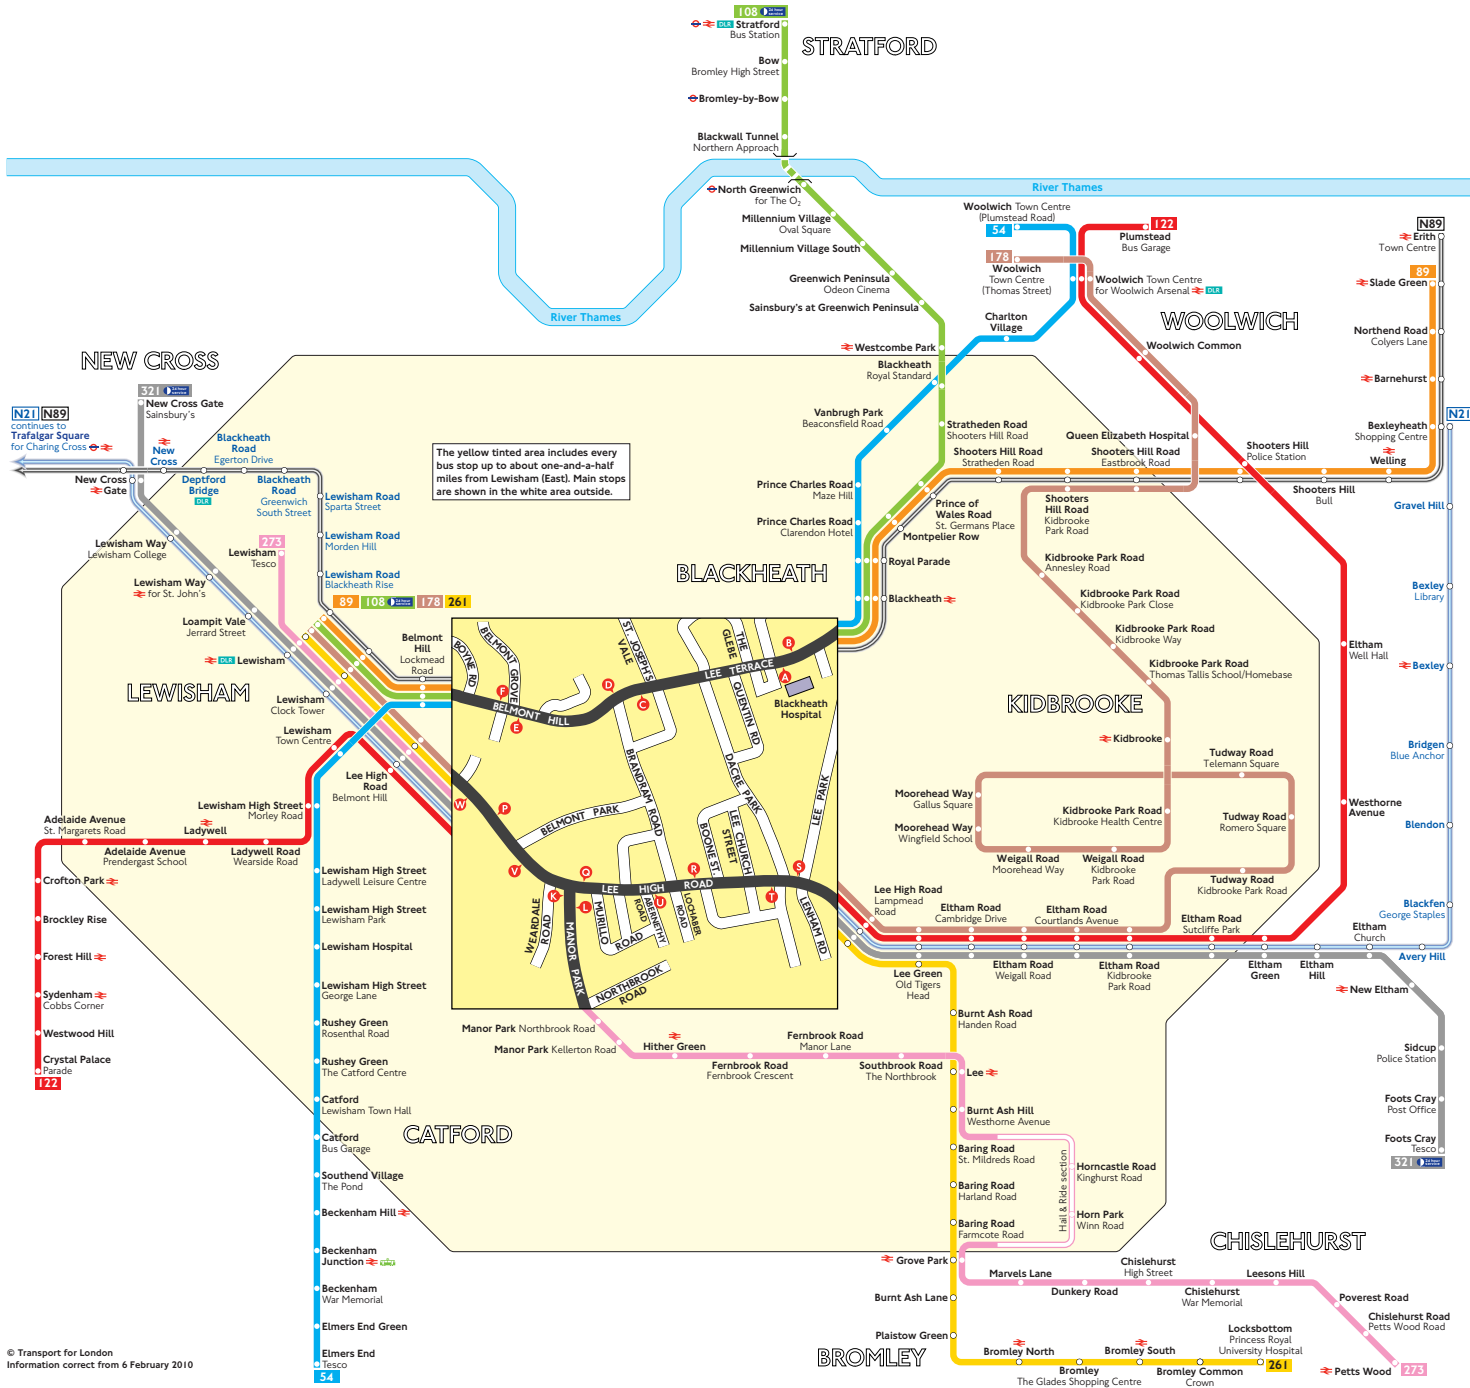

Buses from Lewisham East

Key

- 54 Day buses in black
- N21 Night buses in blue
- Connections with Underground
- Connections with National Rail
- Connections with Docklands Light Railway
- Connections with Tramlink

A Red discs show the bus stop you need for your chosen bus service. The disc **A** appears on the top of the bus stop in the street (see map of town centre in centre of diagram).

Route finder

Day buses including 24-hour routes

Bus route	Towards	Bus stops
54	Elmers End	A C E
	Woolwich	B D F
89	Lewisham	A C E
	Slade Green	B D F
108	Lewisham	A C E
	Stratford	B D F
122	Crystal Palace	T U V W
	Plumstead	P O R S
178	Lewisham	T U V W
	Woolwich	P O R S
261	Lewisham	T U V W
	Locksbottom	P O R S
273	Lewisham	K V W
	Petts Wood	L P
321	Bexleyheath	P O R S
	New Cross	T U V W

Night buses

Bus route	Towards	Bus stops
N21	Bexleyheath	P O R S
	Trafalgar Square	T U V W
N89	Erith	B D F
	Trafalgar Square	A C E