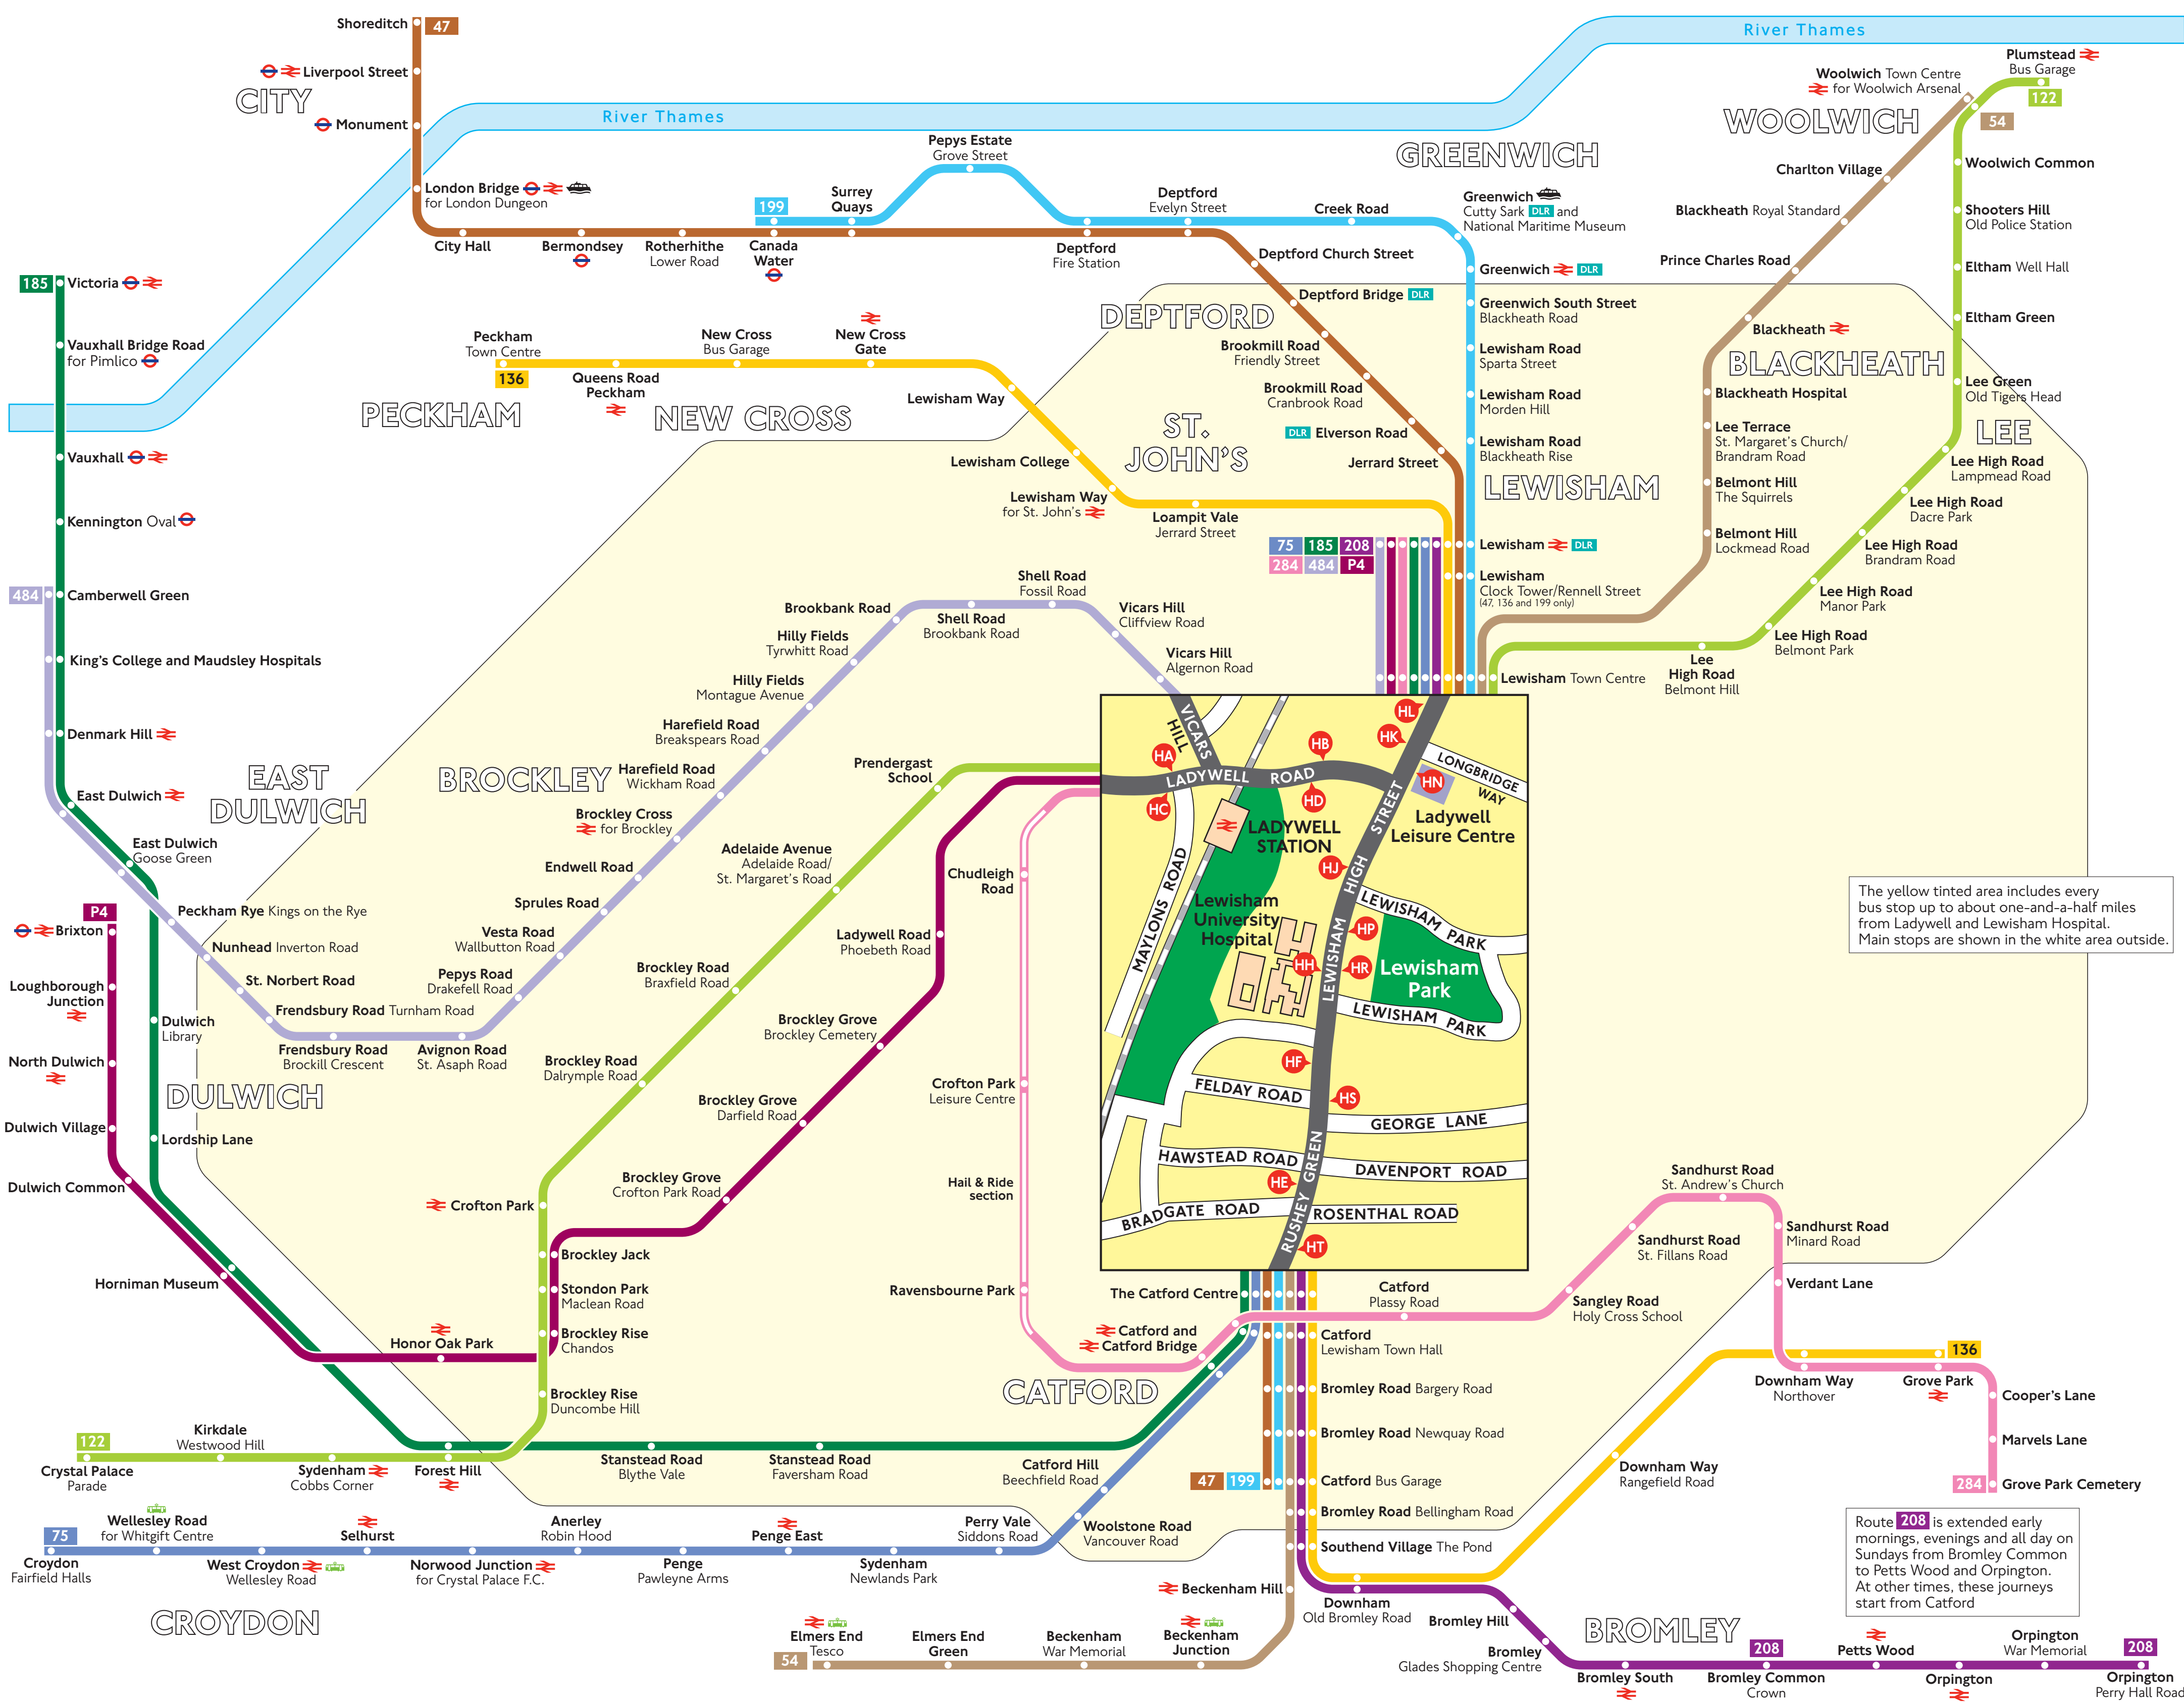

Buses from Ladywell and Lewisham Hospital

Route 208 is extended early mornings, evenings and all day on Sundays from Bromley Common to Petts Wood and Orpington. At other times, these journeys start from Catford.

Key

- 54 Day buses in black
- N47 Night buses in blue
- Connections with Underground
- Connections with National Rail
- Connections with Docklands Light Railway
- Connections with Tramlink
- Connections with river boats
- Between 0700 and 1830 Mondays to Fridays and between 0830 and 1800 on Saturdays, buses start from Catford. Take any bus to Catford and change there.

Red discs show the bus stop you need for your chosen bus service. The disc A appears on the top of the bus stop in the street (see map of town centre in centre of diagram).

Route finder

Bus routes	Towards	Bus stops
47	Catford	Shoreditch
54	Elmers End	Woolwich
75	Croydon	Lewisham
122	Crystal Palace	Plumstead
136	Grove Park	Peckham
185	Lewisham	Victoria
199	Canada Water	Catford
208	Bromley Common	Lewisham
284	Grove Park Cemetery	Lewisham
484	Camberwell	Lewisham
P4	Brixton	Lewisham

Night buses

Bus routes	Towards	Bus stops
N47	St. Mary Cray	Trafalgar Square
N136	Chislehurst	Oxford Circus

Destination finder

Destination	Bus routes	Bus stops
Aldwych	N47	HE HF HH HU HL
Anerley Robin Hood	75	HN HP HR HS HT

Destination	Bus routes	Bus stops
Beckenham War Memorial	54	HN HP HR HS HT
Beckenham Hill	54	HN HP HR HS HT
Beckenham Junction	54	HN HP HR HS HT
Belmont Hill	54	HB HF HH HU HL
Bermondsey	47, N47	HN HP HR HS HT
Blackheath and Royal Standard	54	HB HF HH HU HL
Blackheath Hospital	54	HB HF HH HU HL
Brixton	P4	HS HD
Brockley Cross for Brockley	484	HD
Brockley Grove	P4	HC HD
Brockley Rise Chandos	122, P4	HC HD
Bromley Glades Shopping Centre	208, N47	HN HP HR HS HT
Bromley Common	208, N47	HN HP HR HS HT
Bromley South	208, N47	HN HP HR HS HT
Brookmill Road	47, N47	HN HP HR HS HT

Destination	Bus routes	Bus stops
Camberwell Green	185	HN HP HR HS HT
Canada Water	47, 199	HN HP HR HS HT
Catford Bus Garage	47, 54, 136, 199, N47, N136	HN HP HR HS HT
Catford Lewisham Town Hall	47, 54, 75, 136, 185, 199, 208, N47, N136	HN HP HR HS HT
Catford and Catford Bridge	75, 185	HN HP HR HS HT
Charlton Village	54	HB HF HH HU HL
Chislehurst	N136	HN HP HR HS HT
Chudleigh Road	284	HC HD
City Hall	47, N47	HB HF HH HU HL
Crofton Park	122	HC HD
Croydon Fairfield Halls	75	HN HP HR HS HT
Crystal Palace Parade	122	HC HD
Crystal Palace F.C.	75	HN HP HR HS HT

Destination	Bus routes	Bus stops
Denmark Hill	185	HN HP HR HS HT
Deptford Evelyn Street	47, 199, N47	HN HP HR HS HT
Deptford Bridge	47, N47	HN HP HR HS HT
Downham Old Bromley Road	136, 208, N47, N136	HN HP HR HS HT
Downham Way Northover	136, N136	HN HP HR HS HT
Downham Way Rangefield Road	136, N136	HN HP HR HS HT
Dulwich Library	185	HN HP HR HS HT
Dulwich Common and Dulwich Village	P4	HC HD

Destination	Bus routes	Bus stops
East Dulwich and Goose Green	185	HN HP HR HS HT
Elmers End Tesco	54	HN HP HR HS HT
Elmers End Green	54	HN HP HR HS HT
Eltham Well Hall	122	HA HB HL
Eltham Green	122	HA HB HL
Elverson Road	47, N47	HN HP HR HS HT