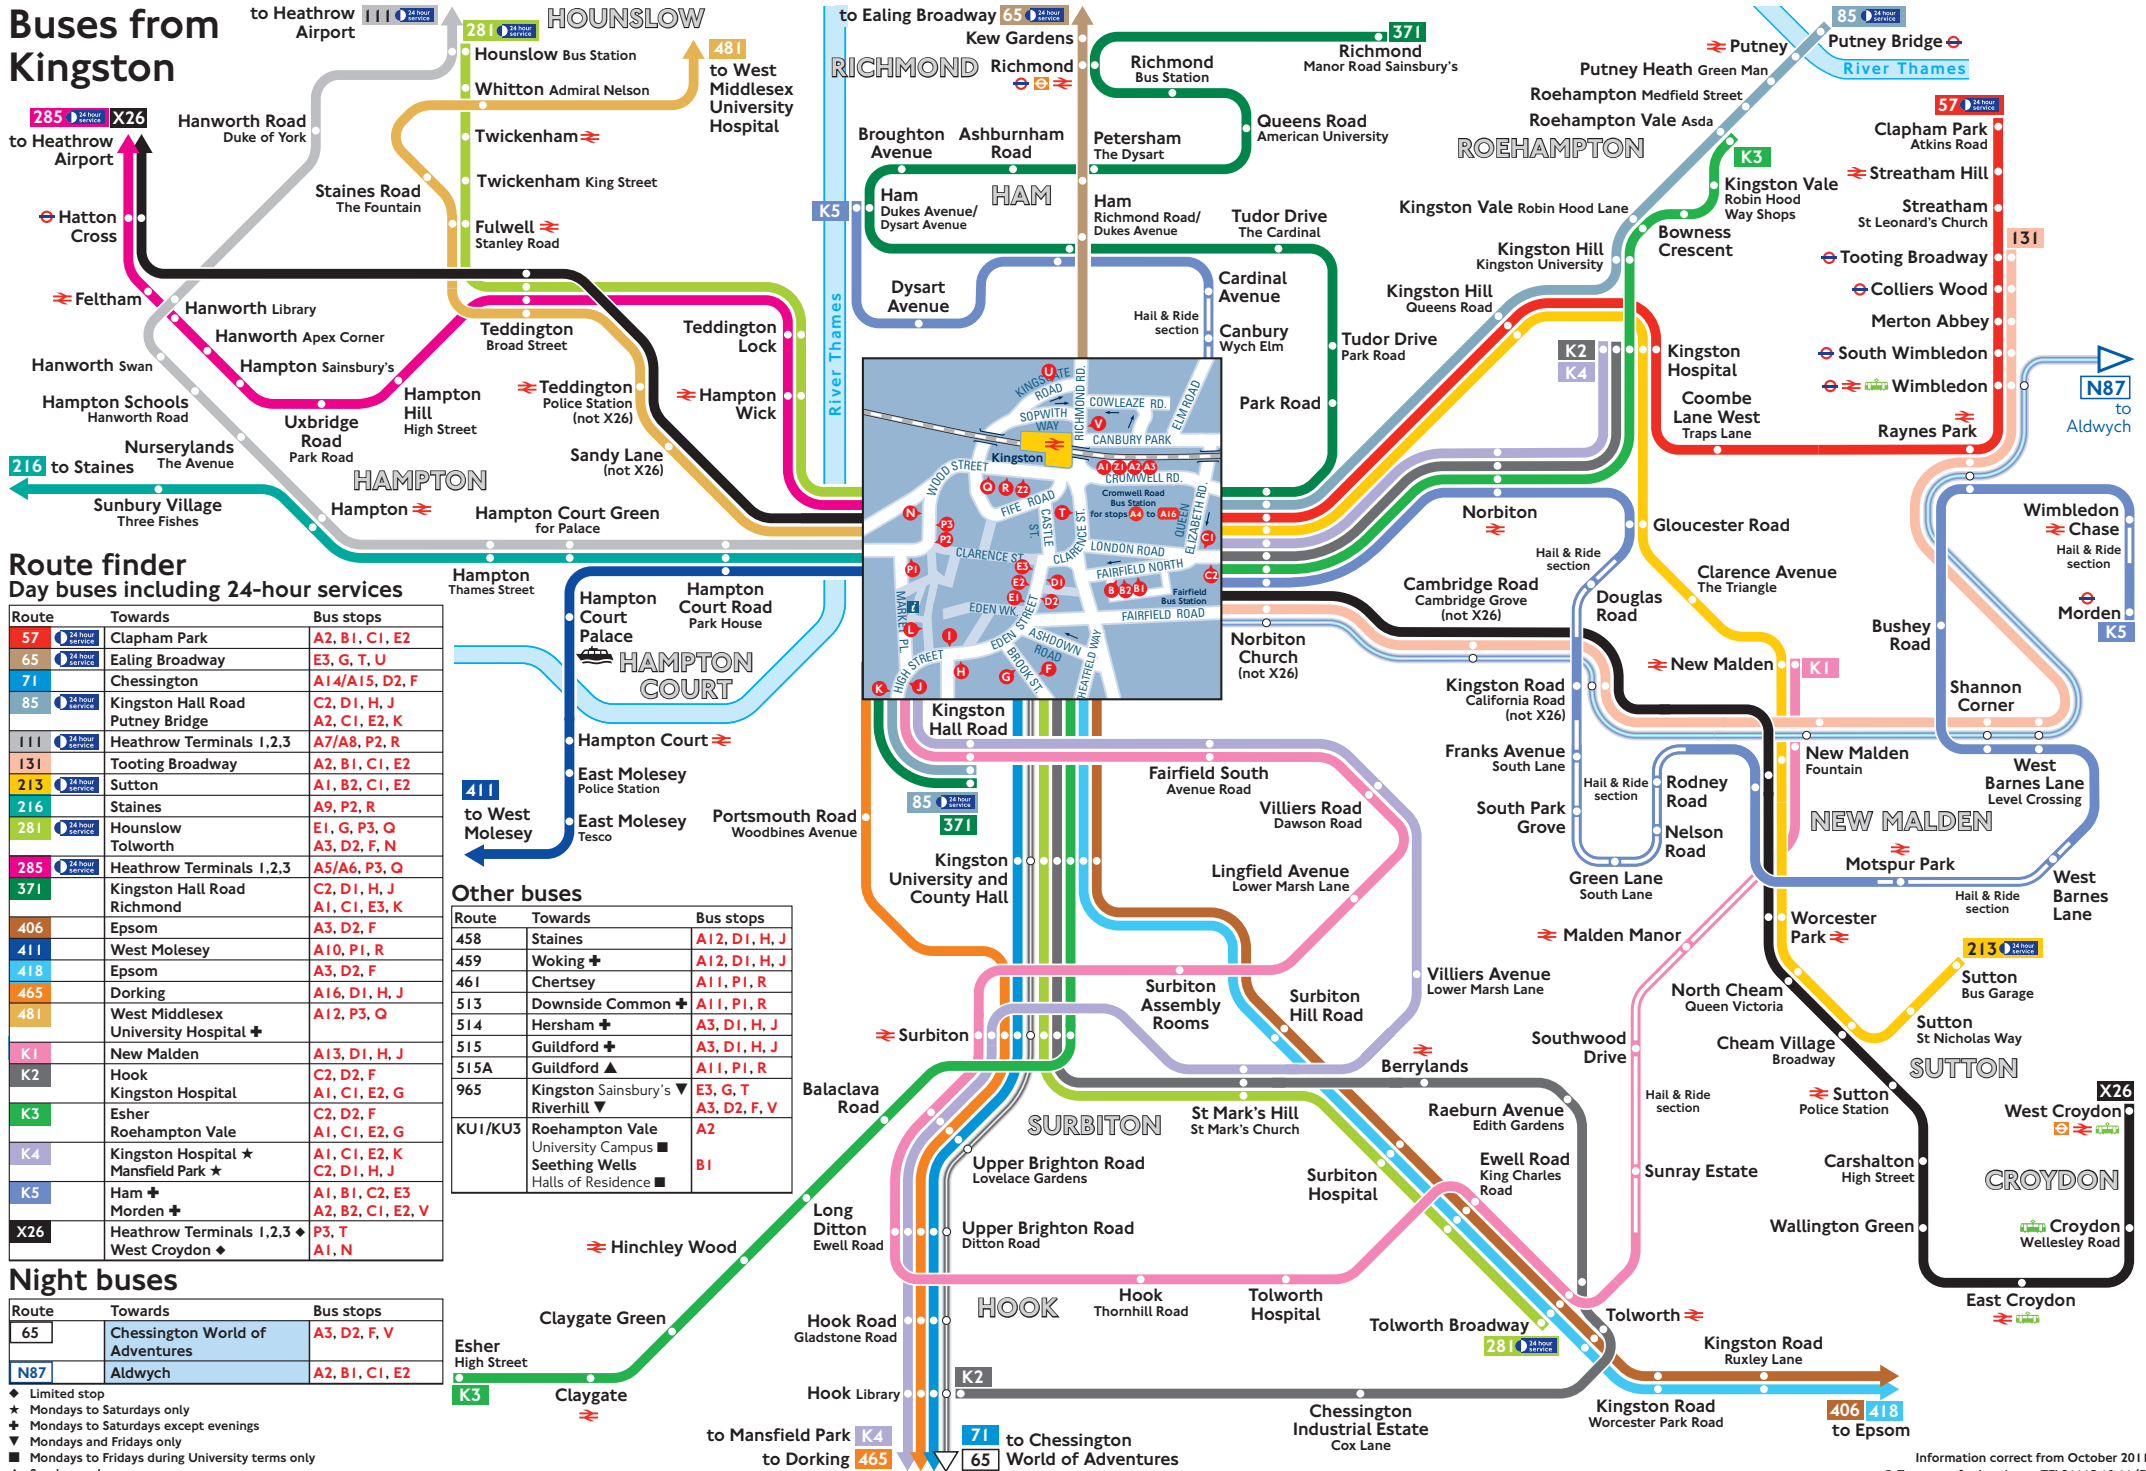

Buses from Kingston

Route finder Day buses including 24-hour services

Route	Towards	Bus stops
57	Clapham Park	A2, B1, C1, E2
65	Ealing Broadway	E3, G, T, U
71	Chessington	A14/A15, D2, F
85	Kingston Hall Road Putney Bridge	C2, D1, H, J A2, C1, E2, K
111	Heathrow Terminals 1,2,3	A7/A8, P2, R
131	Tooting Broadway	A2, B1, C1, E2
213	Sutton	A1, B2, C1, E2
216	Staines	A9, P2, R
281	Hounslow Tolworth	E1, G, P3, Q A3, D2, F, N
285	Heathrow Terminals 1,2,3	A5/A6, P3, Q
371	Kingston Hall Road Richmond	C2, D1, H, J A1, C1, E3, K
406	Epsom	A3, D2, F
411	West Molesey	A10, P1, R
418	Epsom	A3, D2, F
465	Dorking	A16, D1, H, J
481	West Middlesex University Hospital	A12, P3, Q
K1	New Malden	A13, D1, H, J
K2	Hook Kingston Hospital	C2, D2, F A1, C1, E2, G
K3	Esher Roehampton Vale	C2, D2, F A1, C1, E2, G
K4	Kingston Hospital Mansfield Park	A1, C1, E2, K C2, D1, H, J
K5	Ham Morden	A1, B1, C2, E3 A2, B2, C1, E2, V
X26	Heathrow Terminals 1,2,3 West Croydon	P3, T A1, N

Other buses

Route	Towards	Bus stops
458	Staines	A12, D1, H, J
459	Woking	A12, D1, H, J
461	Chertsey	A11, P1, R
513	Downside Common	A11, P1, R
514	Hersham	A3, D1, H, J
515	Guildford	A3, D1, H, J
515A	Guildford	A11, P1, R
965	Kingston Sainsbury's Riverhill	E3, G, T A3, D2, F, V
KUI/KUS	Roehampton Vale Seething Wells Halls of Residence	A2 B1

Night buses

Route	Towards	Bus stops
65	Chessington World of Adventures	A3, D2, F, V
N87	Aldwych	A2, B1, C1, E2

- ◆ Limited stop
- ★ Mondays to Saturdays only
- ✦ Mondays to Saturdays except evenings
- ▼ Mondays and Fridays only
- ▲ Mondays to Fridays during University terms only
- ▲ Sundays only