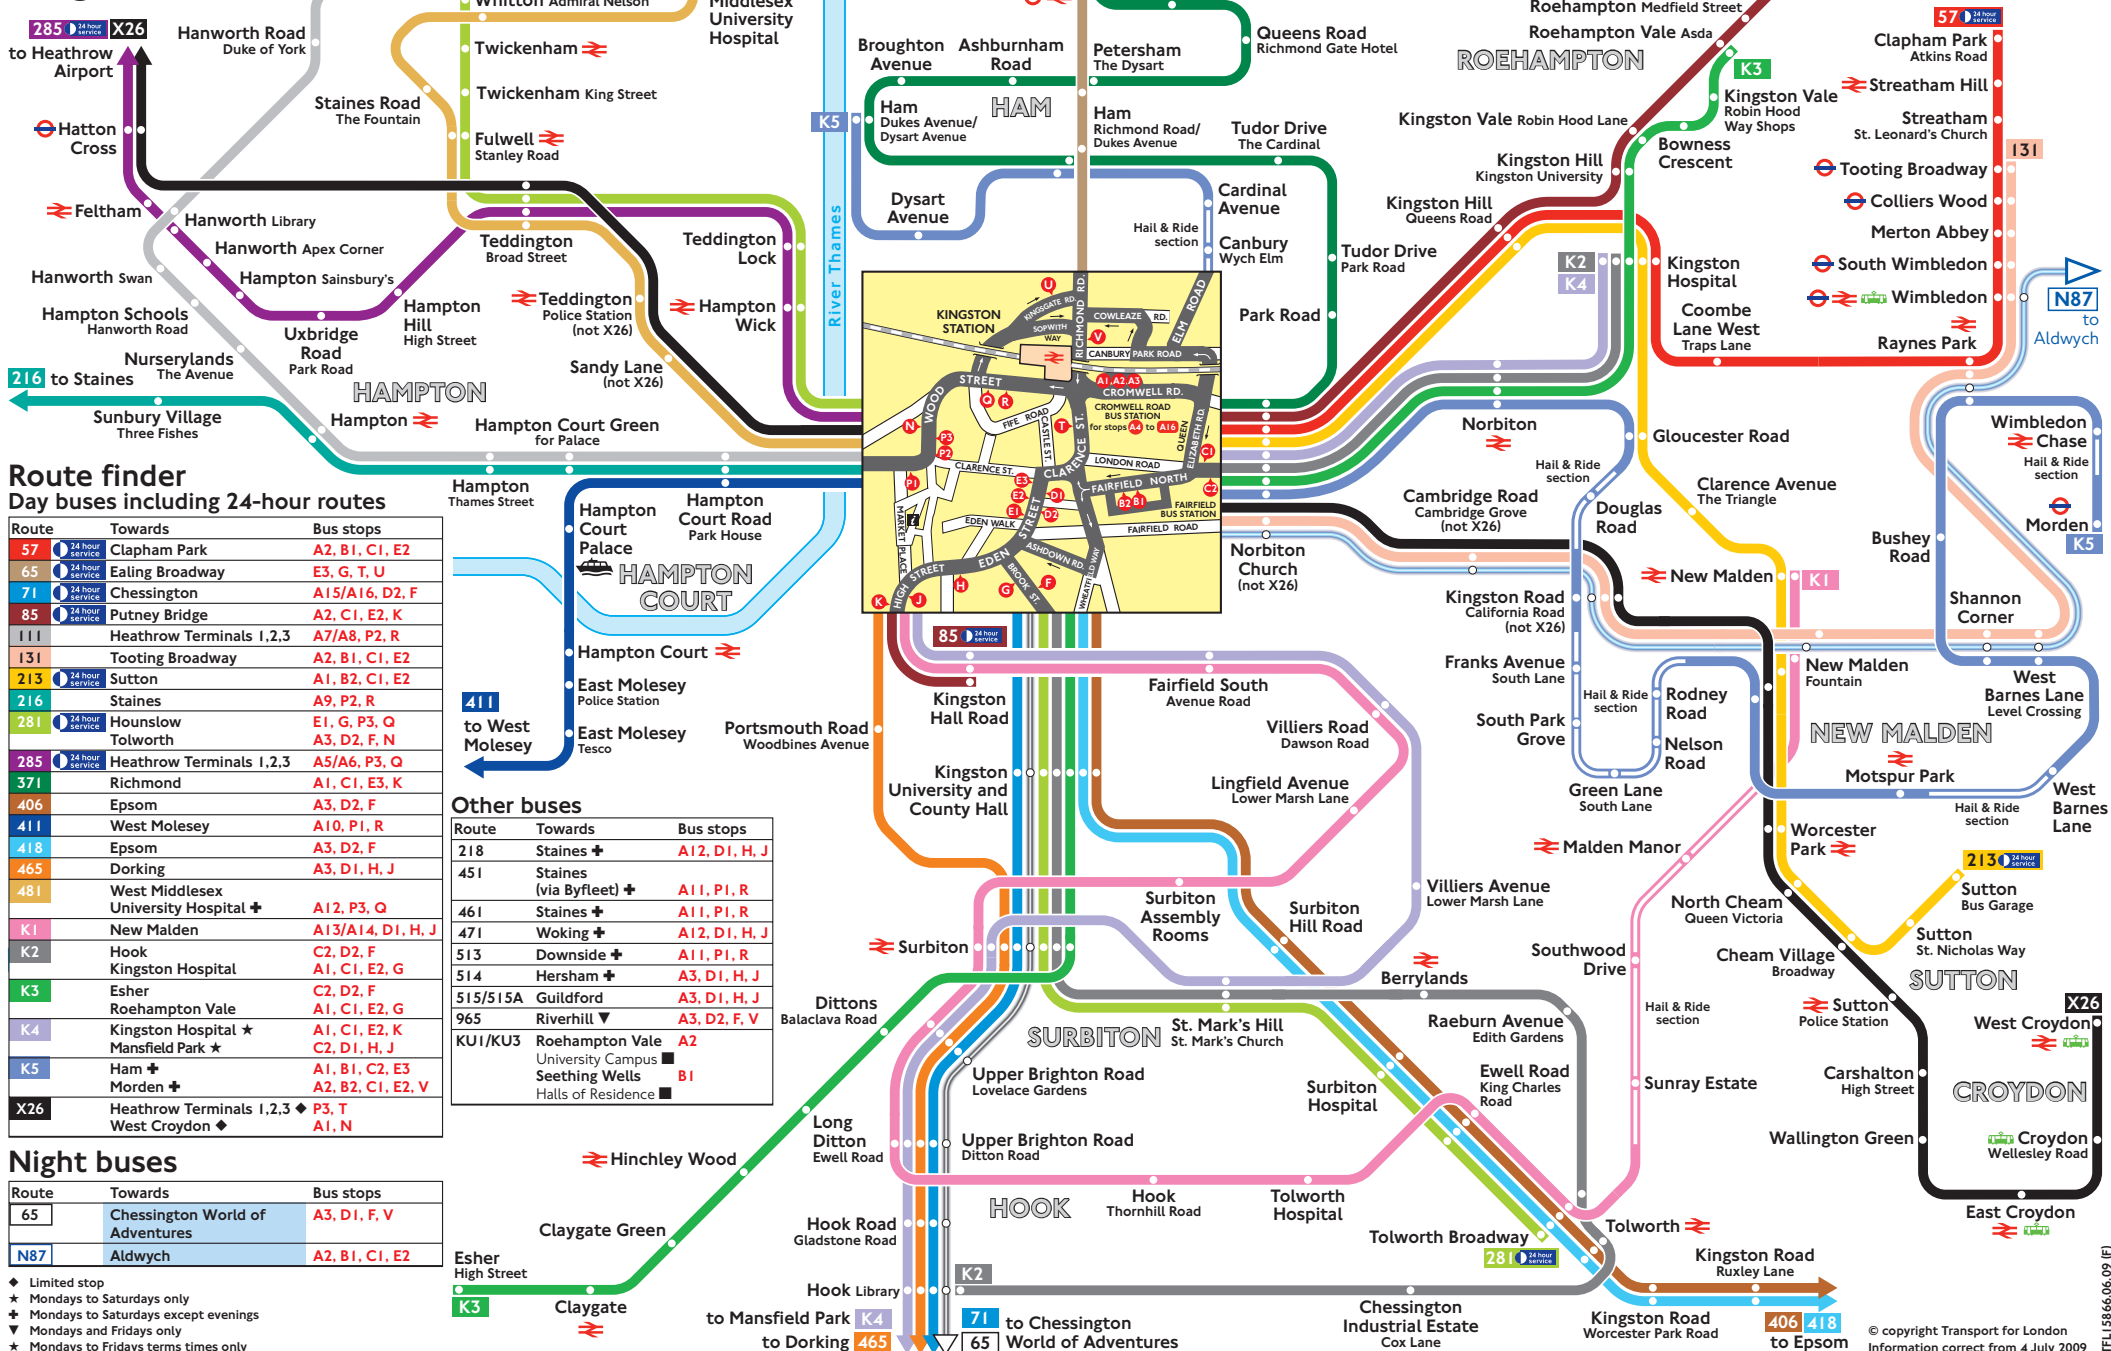

Buses from Kingston

Route finder

Day buses including 24-hour routes

Route	Towards	Bus stops
57	Clapham Park	A2, B1, C1, E2
65	Ealing Broadway	E3, G, T, U
71	Chessington	A15/A16, D2, F
85	Putney Bridge	A2, C1, E2, K
111	Heathrow Terminals 1,2,3	A7/A8, P2, R
131	Tooting Broadway	A2, B1, C1, E2
213	Sutton	A1, B2, C1, E2
216	Staines	A9, P2, R
281	Hounslow Tolworth	E1, G, P3, Q A3, D2, F, N
285	Heathrow Terminals 1,2,3	A5/A6, P3, Q
371	Richmond	A1, C1, E3, K
406	Epsom	A3, D2, F
411	West Molesey	A10, P1, R
418	Epsom	A3, D2, F
465	Dorking	A3, D1, H, J
481	West Middlesex University Hospital +	A12, P3, Q
K1	New Malden	A13/A14, D1, H, J
K2	Hook Kingston Hospital	C2, D2, F A1, C1, E2, G
K3	Esher Roehampton Vale	C2, D2, F A1, C1, E2, G
K4	Kingston Hospital Mansfield Park *	A1, C1, E2, K C2, D1, H, J
K5	Ham + Morden +	A1, B1, C2, E3 A2, B2, C1, E2, V
X26	Heathrow Terminals 1,2,3 + West Croydon	P3, T A1, N

Other buses

Route	Towards	Bus stops
218	Staines +	A12, D1, H, J
451	Staines (via Byfleet) +	A11, P1, R
461	Staines +	A11, P1, R
471	Woking +	A12, D1, H, J
513	Downside +	A11, P1, R
514	Hersham +	A3, D1, H, J
515/515A	Guildford	A3, D1, H, J
965	Riverhill	A3, D2, F, V
KU1/KU3	Roehampton Vale University Campus Seething Wells Halls of Residence	A2 B1

Night buses

Route	Towards	Bus stops
65	Chessington World of Adventures	A3, D1, F, V
N87	Aldwych	A2, B1, C1, E2

- ◆ Limited stop
- ★ Mondays to Saturdays only
- ✦ Mondays to Saturdays except evenings
- ✦ Mondays and Fridays only
- ★ Mondays to Fridays terms times only