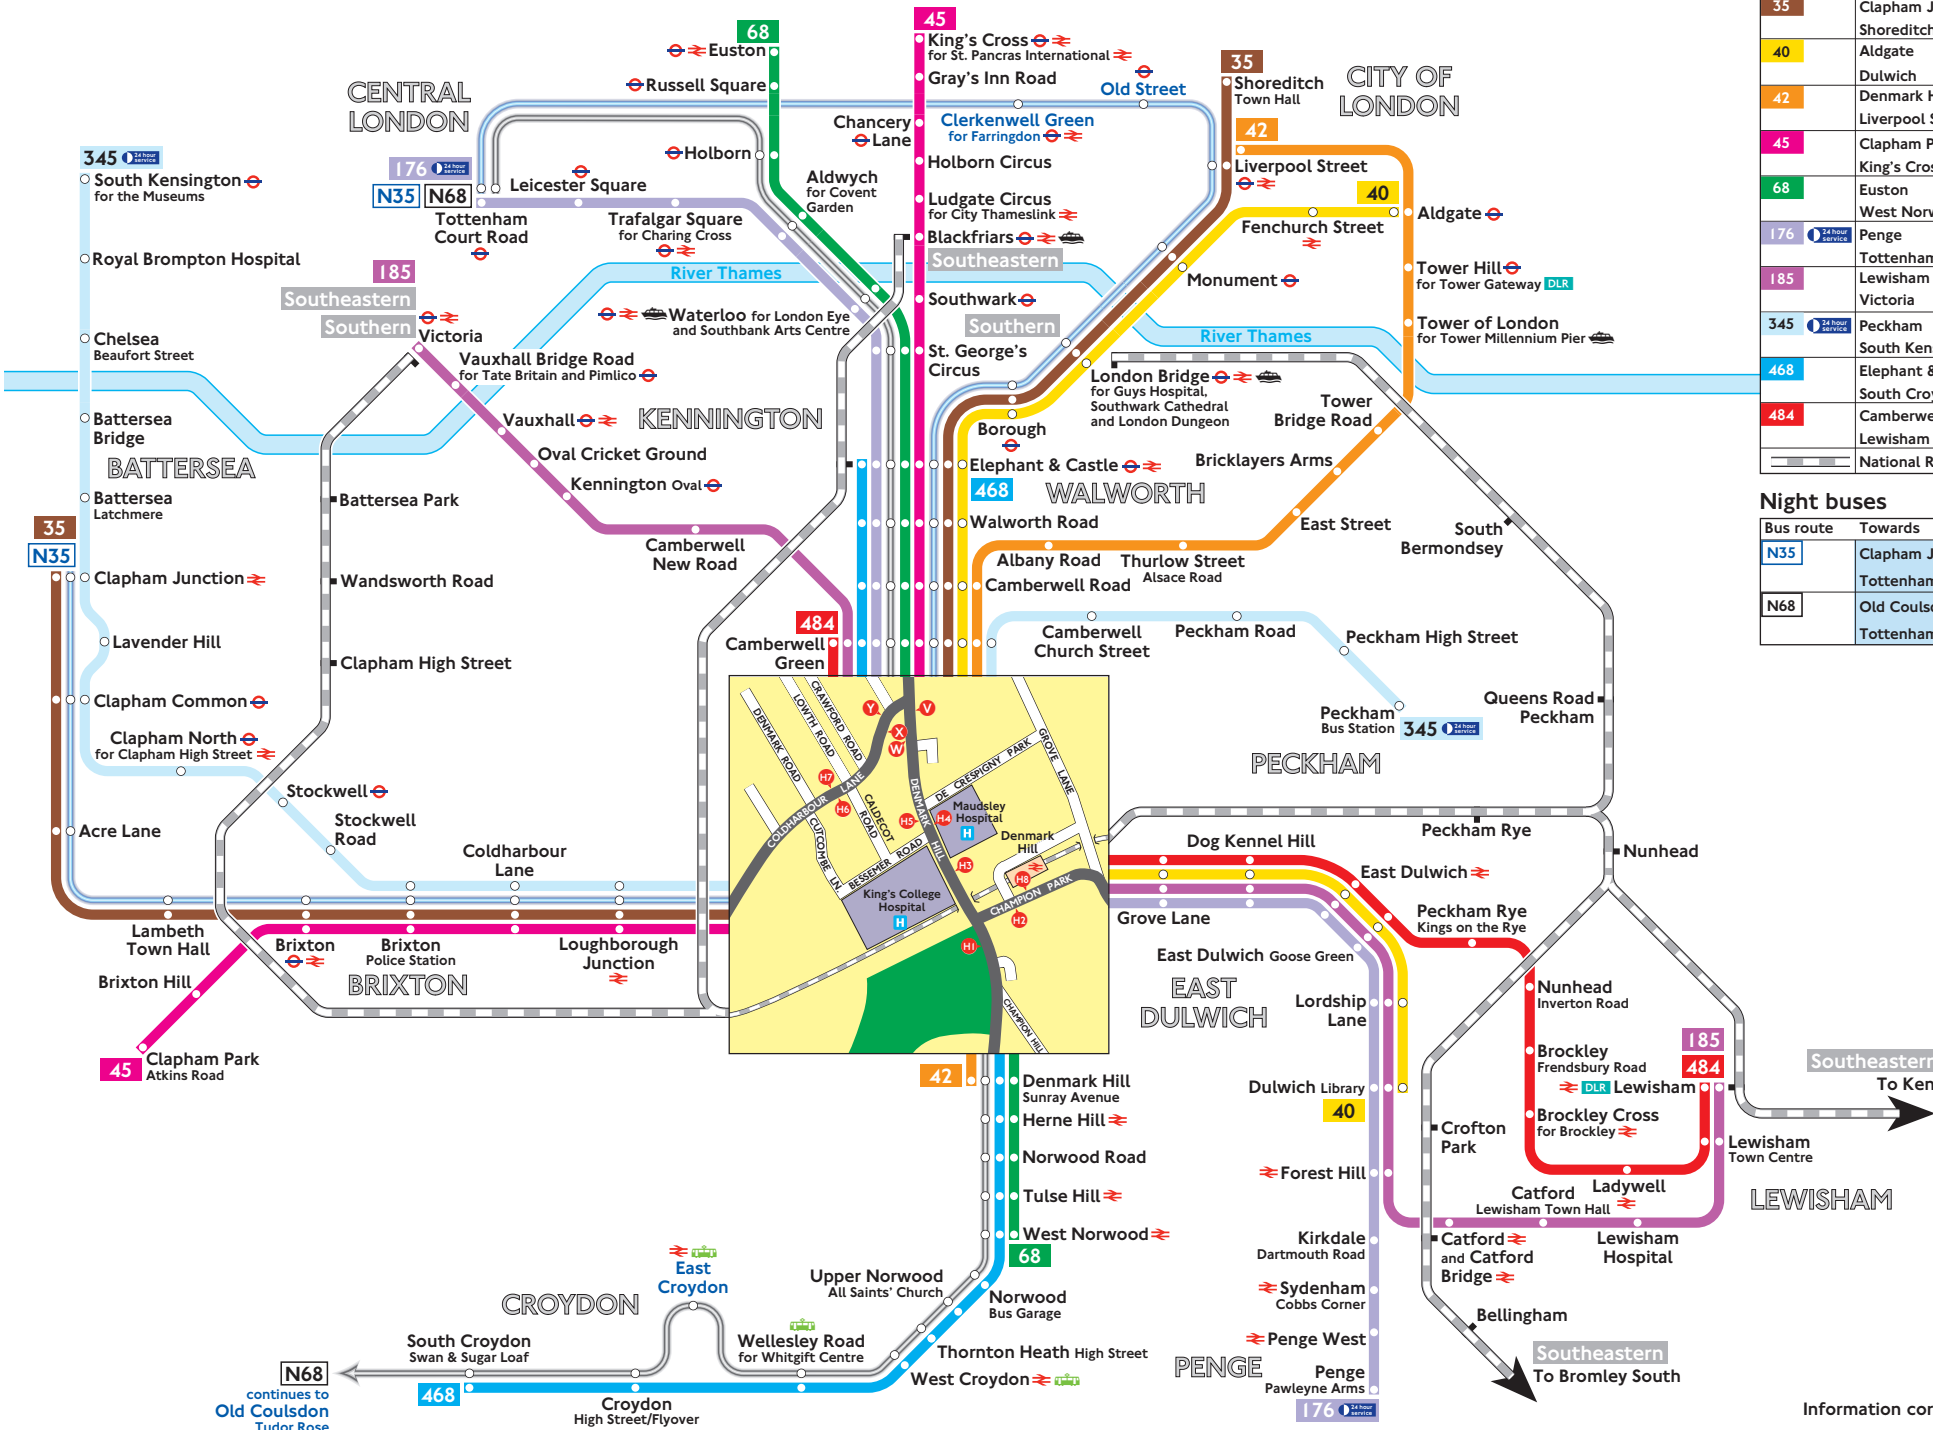

Buses and trains from King's College Hospital

Route finder

Bus route	Towards	Bus stops
35	Clapham Junction	H6 X
	Shoreditch	H7 Y
40	Aldgate	H2 H5 W
	Dulwich	H3 H8 V
42	Denmark Hill	H4 V
	Liverpool Street	H1 H5 W
45	Clapham Park	H6 X
	King's Cross	H7 Y
68	Euston	H1 H5 W
	West Norwood	H4 V
176	Penge	H3 H8 V
	Tottenham Court Road	H2 H5 W
185	Lewisham	H3 H8 V
	Victoria	H7 H5 W
345	Peckham	H7 Y
	South Kensington	H6 X
468	Elephant & Castle	H1 H5 W
	South Croydon	H4 V
484	Camberwell Green	H2 H5 W
	Lewisham	H3 H8 V
	National Rail line	

Night buses

Bus route	Towards	Bus stops
N35	Clapham Junction	H6 X
	Tottenham Court Road	H7 Y
N68	Old Coulsdon	H4 V
	Tottenham Court Road	H1 H5 W