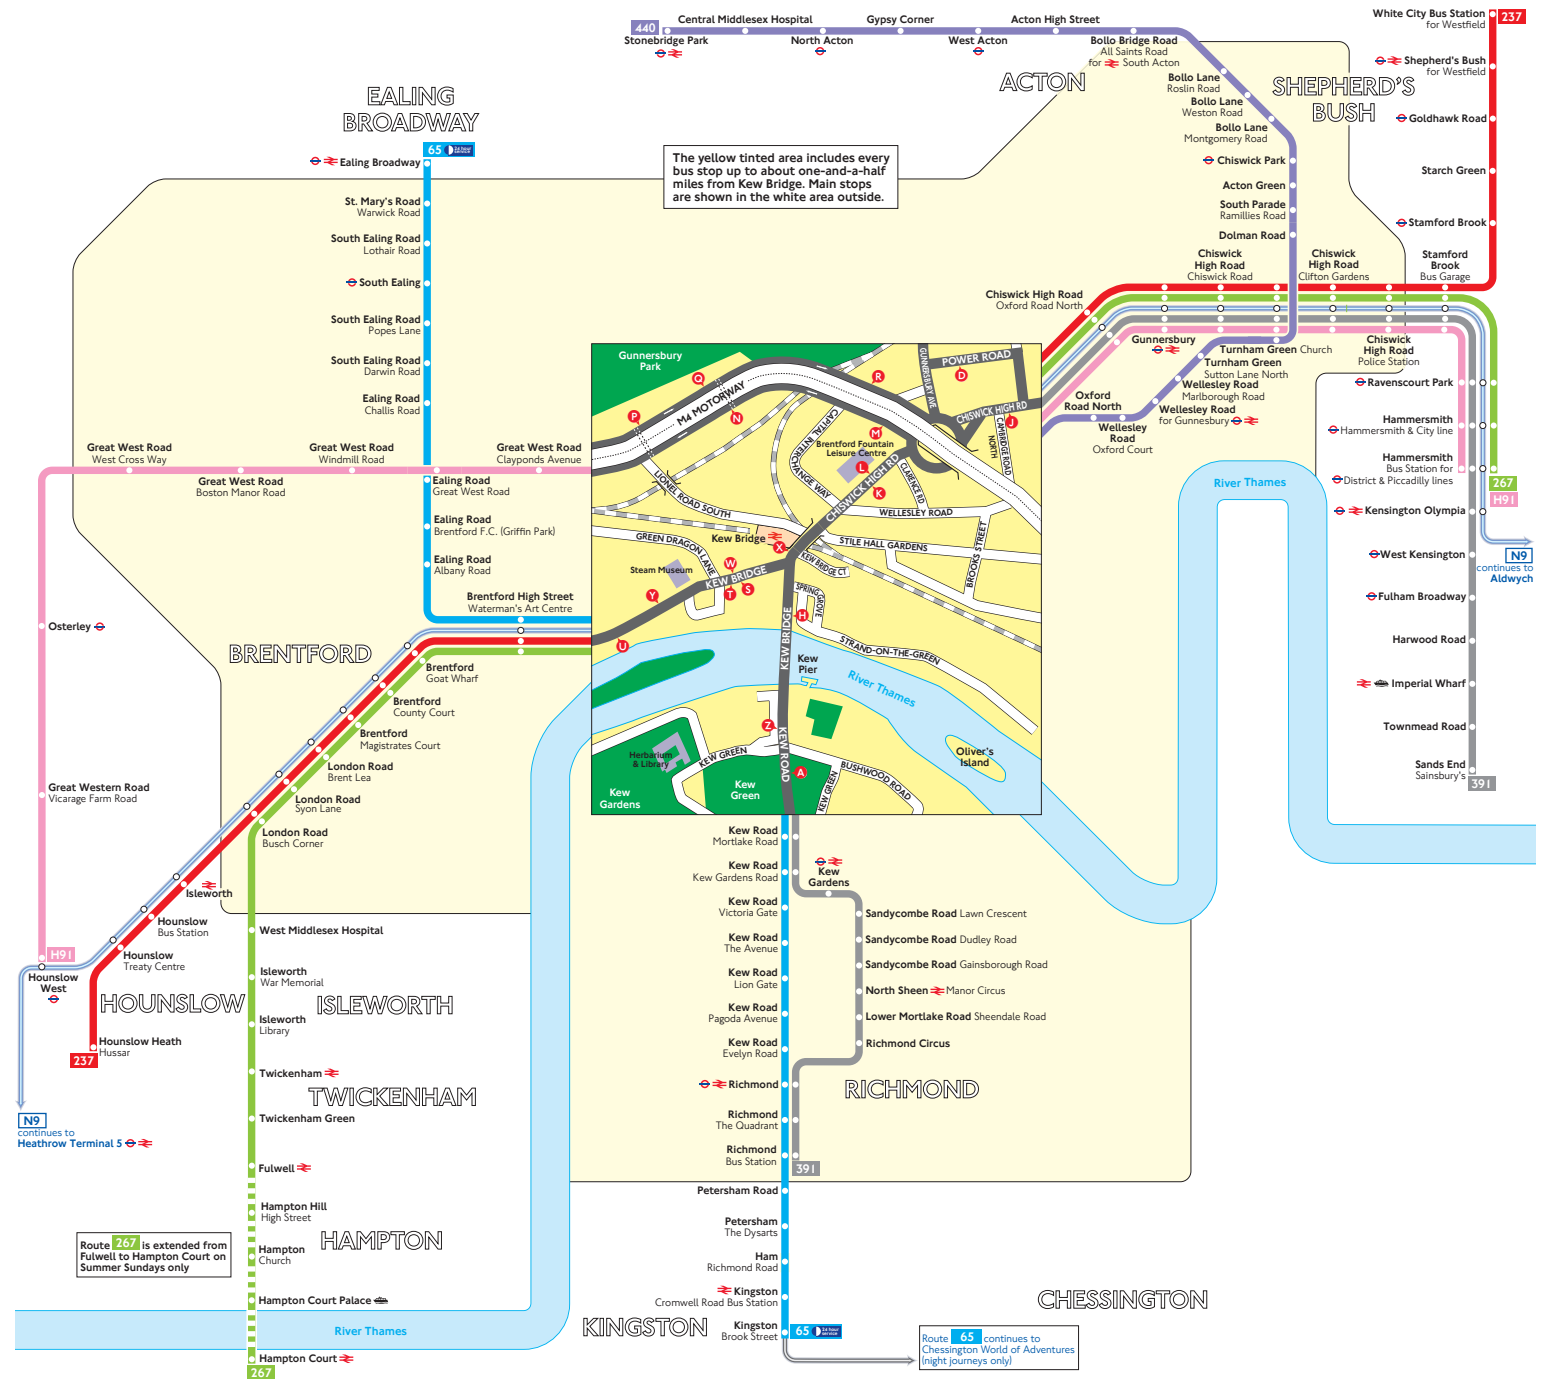

Buses from Kew Bridge

Route finder

Day buses including 24-hour routes

Bus route	Towards	Bus stops
65	Ealing Broadway	T U Z
	Kingston	A H W Y
	Chessington (Night journeys only)	A H W Y
237	Hounslow Heath	J K S U
	White City	L X Y
267	Fulwell	J K S U
	Hammersmith	L X Y
	Hampton Court 5	J K S U
391	Richmond	A H K J
	Sands End	L X Z
440	Stonebridge Park	D
H91	Hammersmith	P Q R
	Hounslow West	J M N

Night buses

Bus route	Towards	Bus stops
N9	Aldwych	L X Y
	Heathrow Terminal 5	J K S U