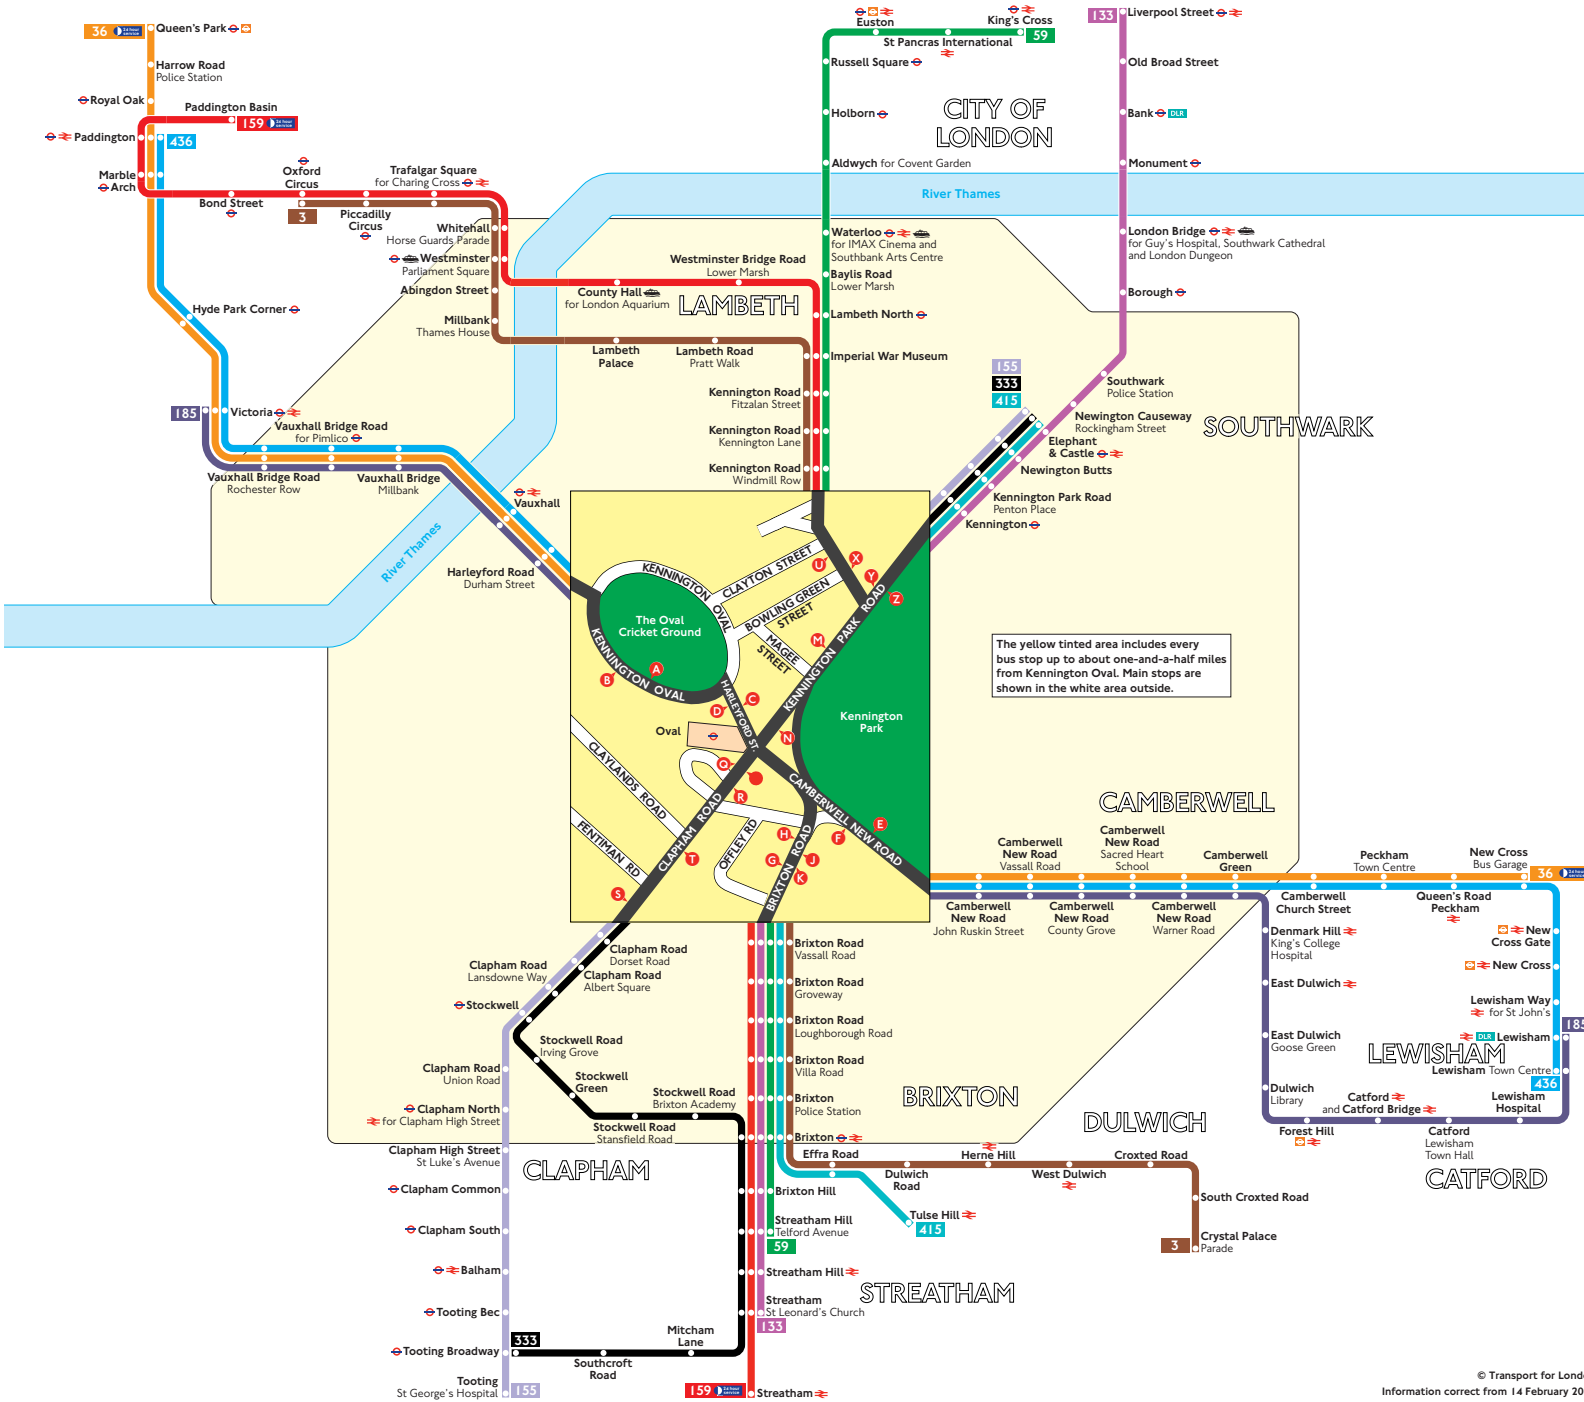

Buses from Kennington Oval

Key

- Connections with London Underground
- Connections with London Overground
- Connections with National Rail
- Connections with Docklands Light Railway
- Connections with river boats

Red discs show the bus stop you need for your chosen bus service. The disc appears on the top of the bus stop in the street (see map of town centre in centre of diagram).

Route finder

Day buses including 24-hour services

Bus route	Towards	Bus stops
3	Crystal Palace	K X
	Oxford Circus	H U
36	New Cross	A C E
	Queen's Park	B D F
59	King's Cross	H U
	Streatham Hill	J X
133	Liverpool Street	G Y
	Streatham	J Z
155	Elephant & Castle	M Q S Y
	Tooting	N R T Z
159	Paddington Basin	H U
	Streatham	J X
185	Lewisham	A C E
	Victoria	B D F
333	Elephant & Castle	M Q S Y
	Tooting Broadway	N R T Z
415	Elephant & Castle	G Y
	Tulse Hill	K Z
436	Lewisham	A C E
	Paddington	B D F

Night buses

For night bus information, please see separate poster.