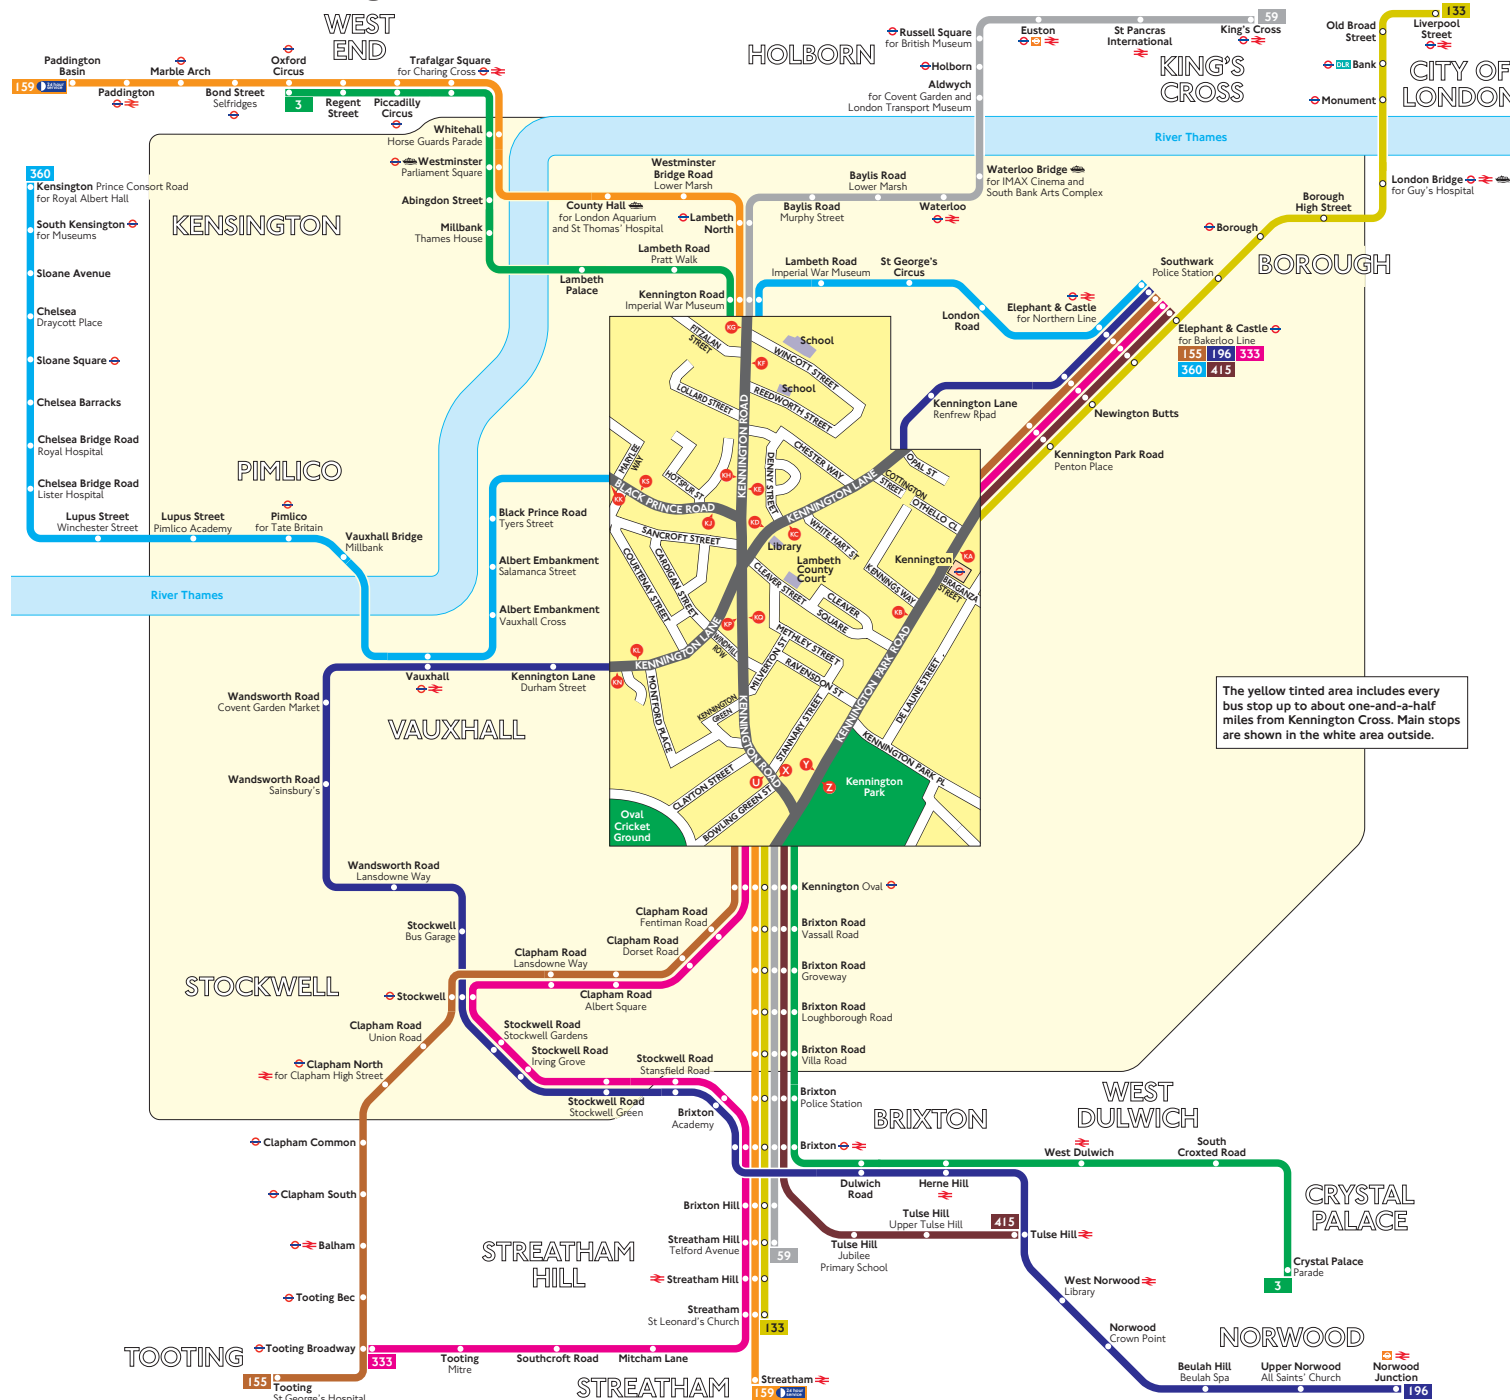

# Buses from Kennington Cross

## Route finder

### Day buses including 24-hour services

Bus route	Towards	Bus stops
<b>3</b>	Crystal Palace	KE KP KG X
	Oxford Circus	KG KH KP U
<b>59</b>	King's Cross	KG KH KP U
	Streatham Hill	KE KP KG X
<b>133</b>	Liverpool Street	KB Y
	Streatham	KA Z
<b>155</b>	Elephant & Castle	KB Y
	Tooting	KA Z
<b>159</b> <small>24 hour service</small>	Paddington Basin	KG KH KP U
	Streatham	KE KP KG X
<b>196</b>	Elephant & Castle	KD KL
	Norwood Junction	KC KH
<b>333</b>	Elephant & Castle	KB Y
	Tooting Broadway	KA Z
<b>360</b>	Elephant & Castle	KG KH KS
	Kensington	KF KJ KK
<b>415</b>	Elephant & Castle	KB Y
	Tulse Hill	KA Z

## Night buses

For night bus information, please see separate poster