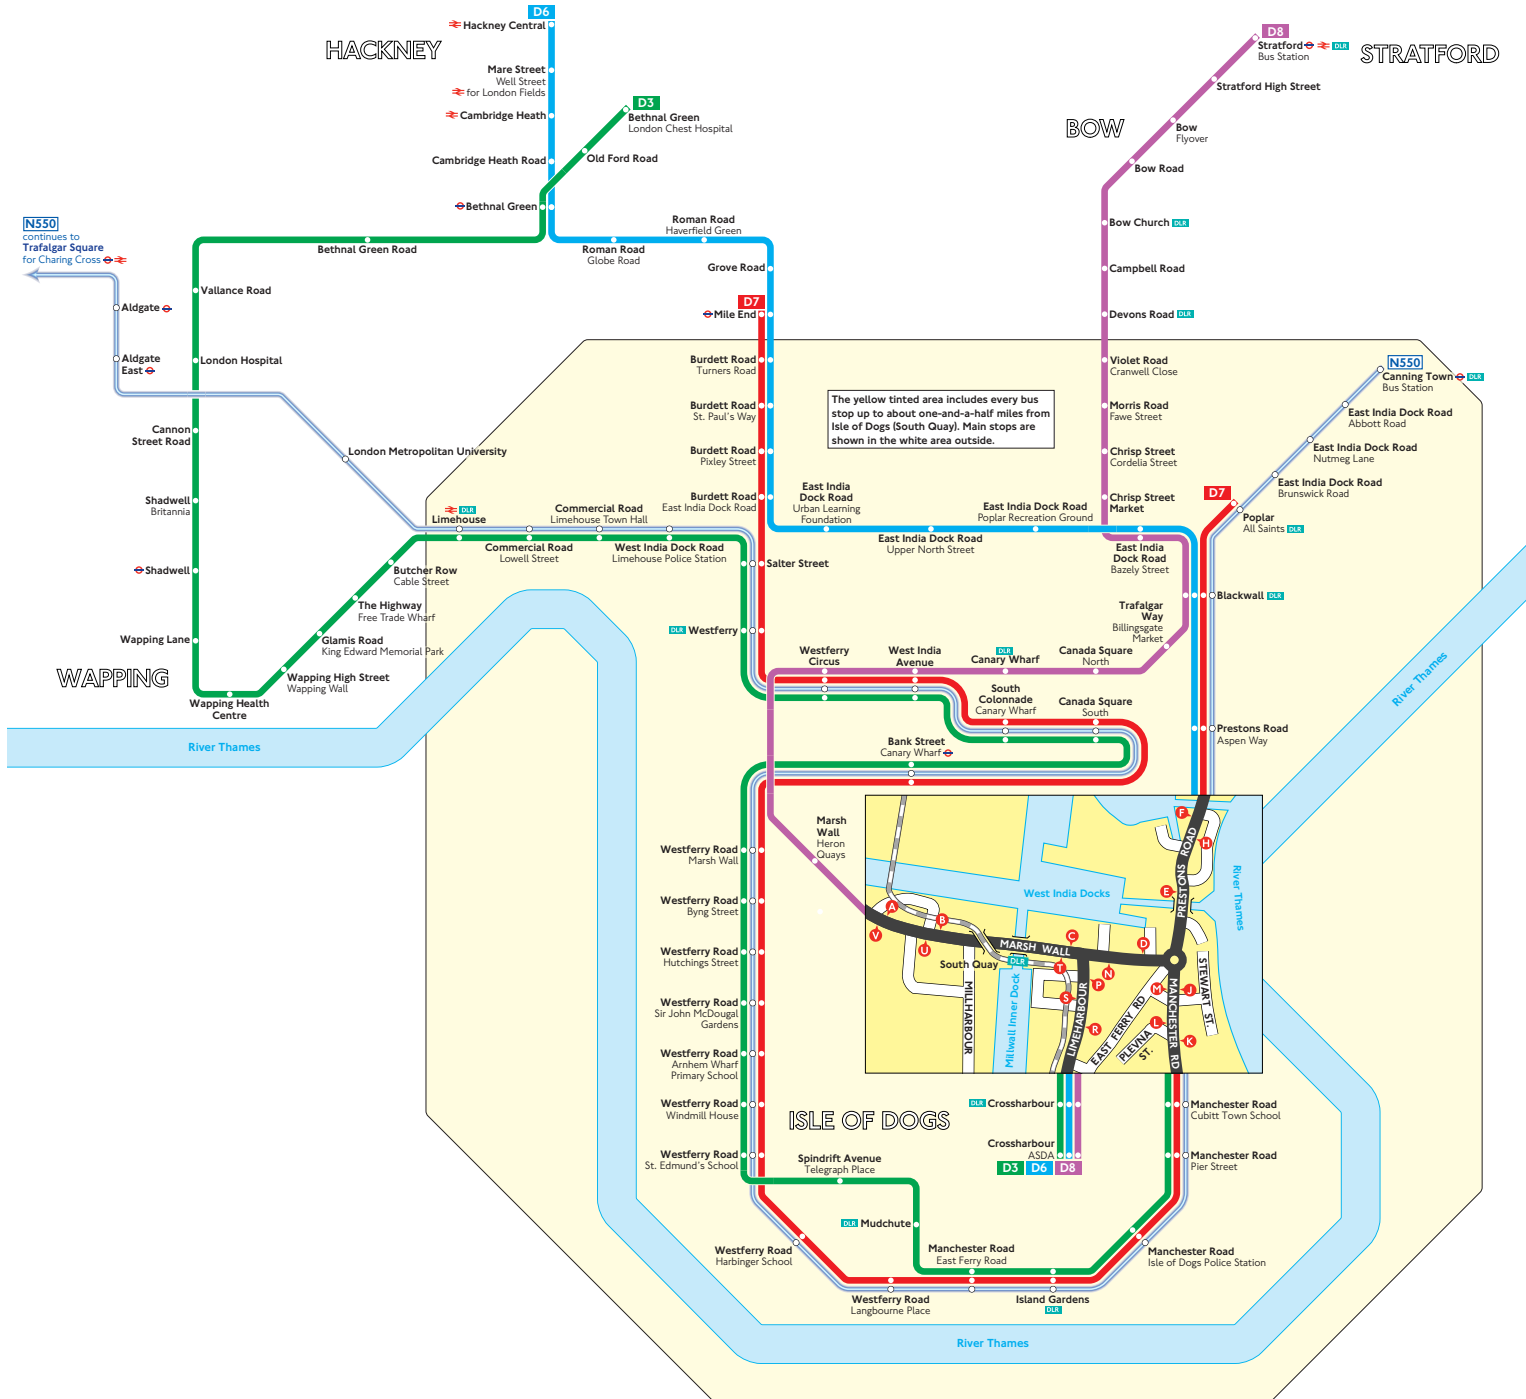

Buses from Isle of Dogs (South Quay)

Key

- D3** Day buses in black
- N550** Night buses in blue
- Connections with Underground
- Connections with National Rail
- DLR Connections with Docklands Light Railway

Red discs show the bus stop you need for your chosen bus service. The disc appears on the top of the bus stop in the street (see map of town centre in centre of diagram).

Route finder

Day buses

Bus route	Towards	Bus stops
D3	Bethnal Green London Chest Hospital	D J K S
D6	Crossharbour	L M N P R
D7	Mile End	H J K
D8	Crossharbour	A B C P R
	Stratford	S T U V

Night buses

Bus route	Towards	Bus stops
N550	Canning Town	E F L M
	Trafalgar Square	H J K