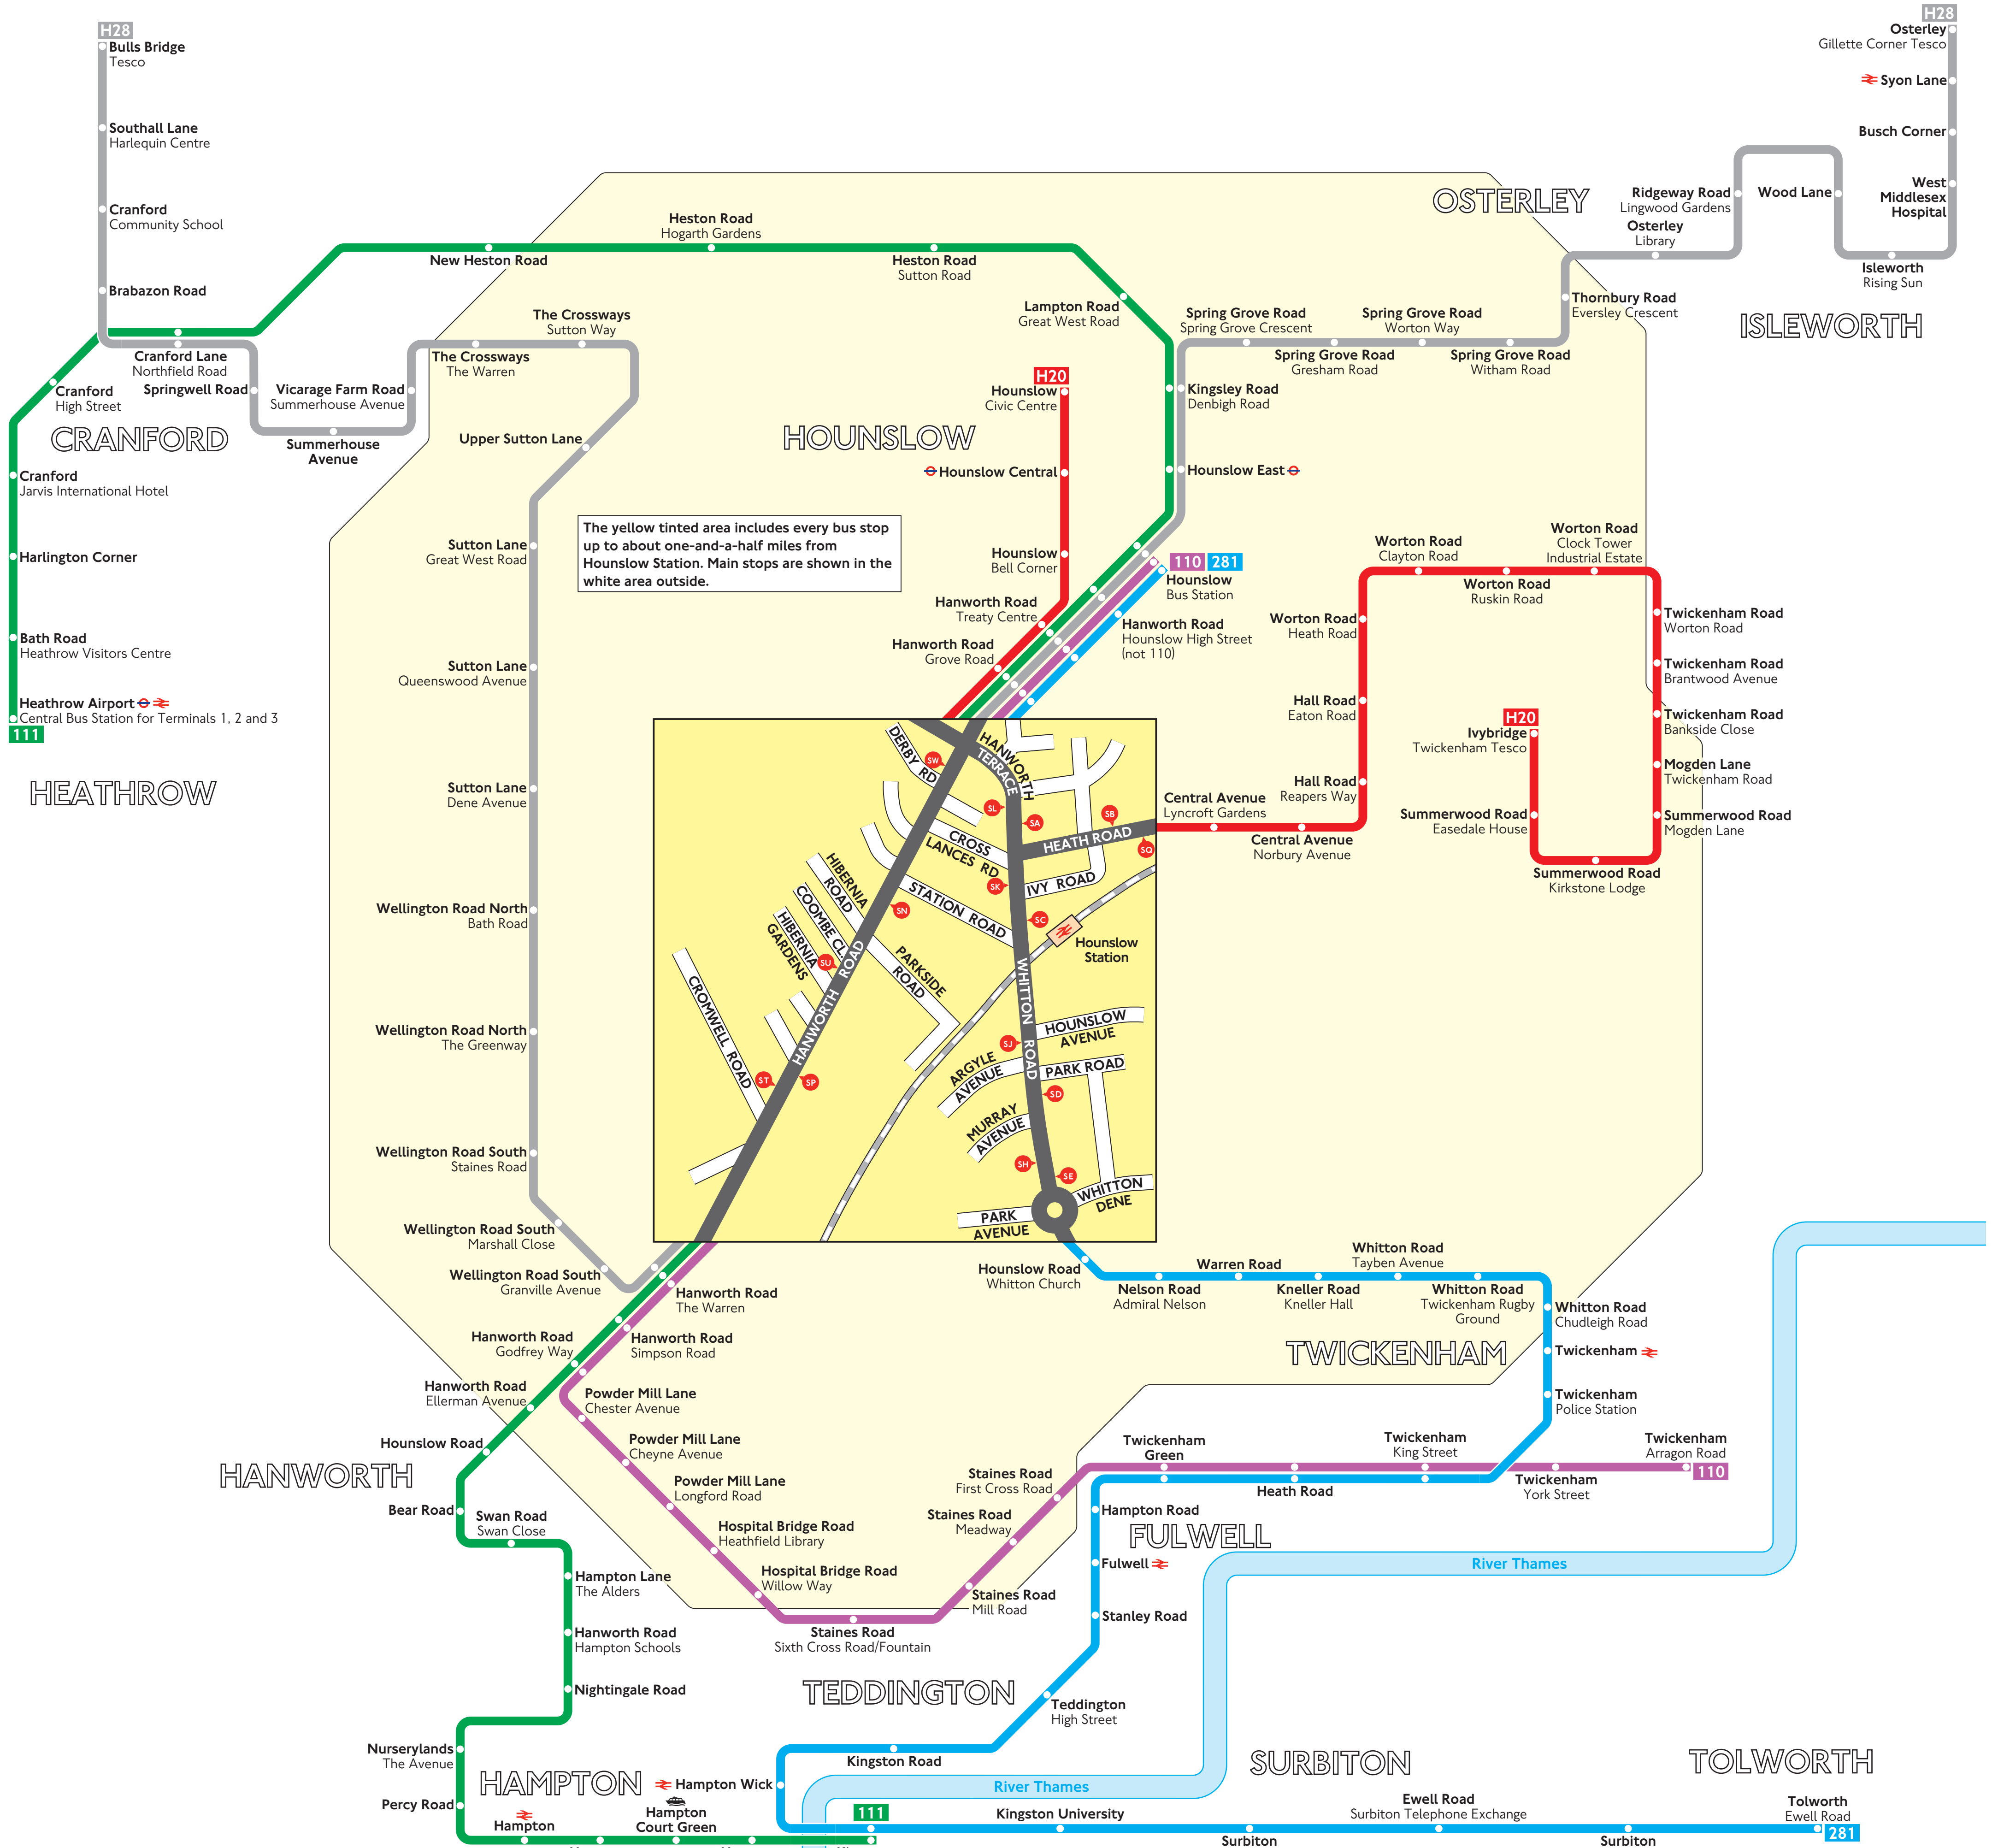

Buses from Hounslow Station

The yellow tinted area includes every bus stop up to about one-and-a-half miles from Hounslow Station. Main stops are shown in the white area outside.

© Copyright Transport for London
Information correct from 1 December 2007

Key

- Connections with Underground
- Connections with National Rail
- Connections with river boats

A Red discs show the bus stop you need for your chosen bus service. The disc **A** appears on the top of the bus stop in the street (see map of town centre in centre of diagram).

Destination finder

Destination	Bus routes	Bus stops
B		
Bath Road Heathrow Visitors Centre	111	ST SU SW
Bear Road	111	SN SP
Brabazon Road	H28	SN SP
Bulls Bridge Tesco	H28	SN SP
Busch Corner	H28	ST SU SW
C		
Central Avenue	H20	SA SB
Cranford Community School	H28	SN SP
Cranford High Street and Jarvis International Hotel	111	ST SU SW

Destination	Bus routes	Bus stops
Hounslow Central	H20	SA SB
Hounslow East	111, H28	ST SU SW
Hounslow Road	111	SN SP
Hounslow Road Whitton Church	281	SA SB SC SD SE
I		
Isleworth Rising Sun	H28	ST SU SW
Ivybridge Twickenham Tesco	H20	SA SB
K		
Kingsley Road Denbigh Road	111, H28	ST SU SW
Kingston	111	SN SP
Cromwell Road Bus Station	281	SA SB SC SD SE
Kingston University	281	SA SB SC SD SE
Kingston Road	281	SA SB SC SD SE
Kneller Road Kneller Hall	281	SA SB SC SD SE
L		
Lampton Road Great West Road	111	ST SU SW
M		
Mogden Lane Twickenham Road	H20	SA SB
N		
Nelson Road Admiral Nelson	281	SA SB SC SD SE
New Heston Road	111	ST SU SW
Nightingale Road	111	SN SP
Nurserylands The Avenue	111	SN SP
O		
Osterley Gillette Corner Tesco and Library	H28	ST SU SW
P		
Percy Road	111	SN SP
Powder Mill Lane	110	SN SP
R		
Ridgeway Road Lingwood Gardens	H28	ST SU SW
S		
Southall Lane Harlequin Centre	H28	SN SP
Spring Grove Road	H28	ST SU SW