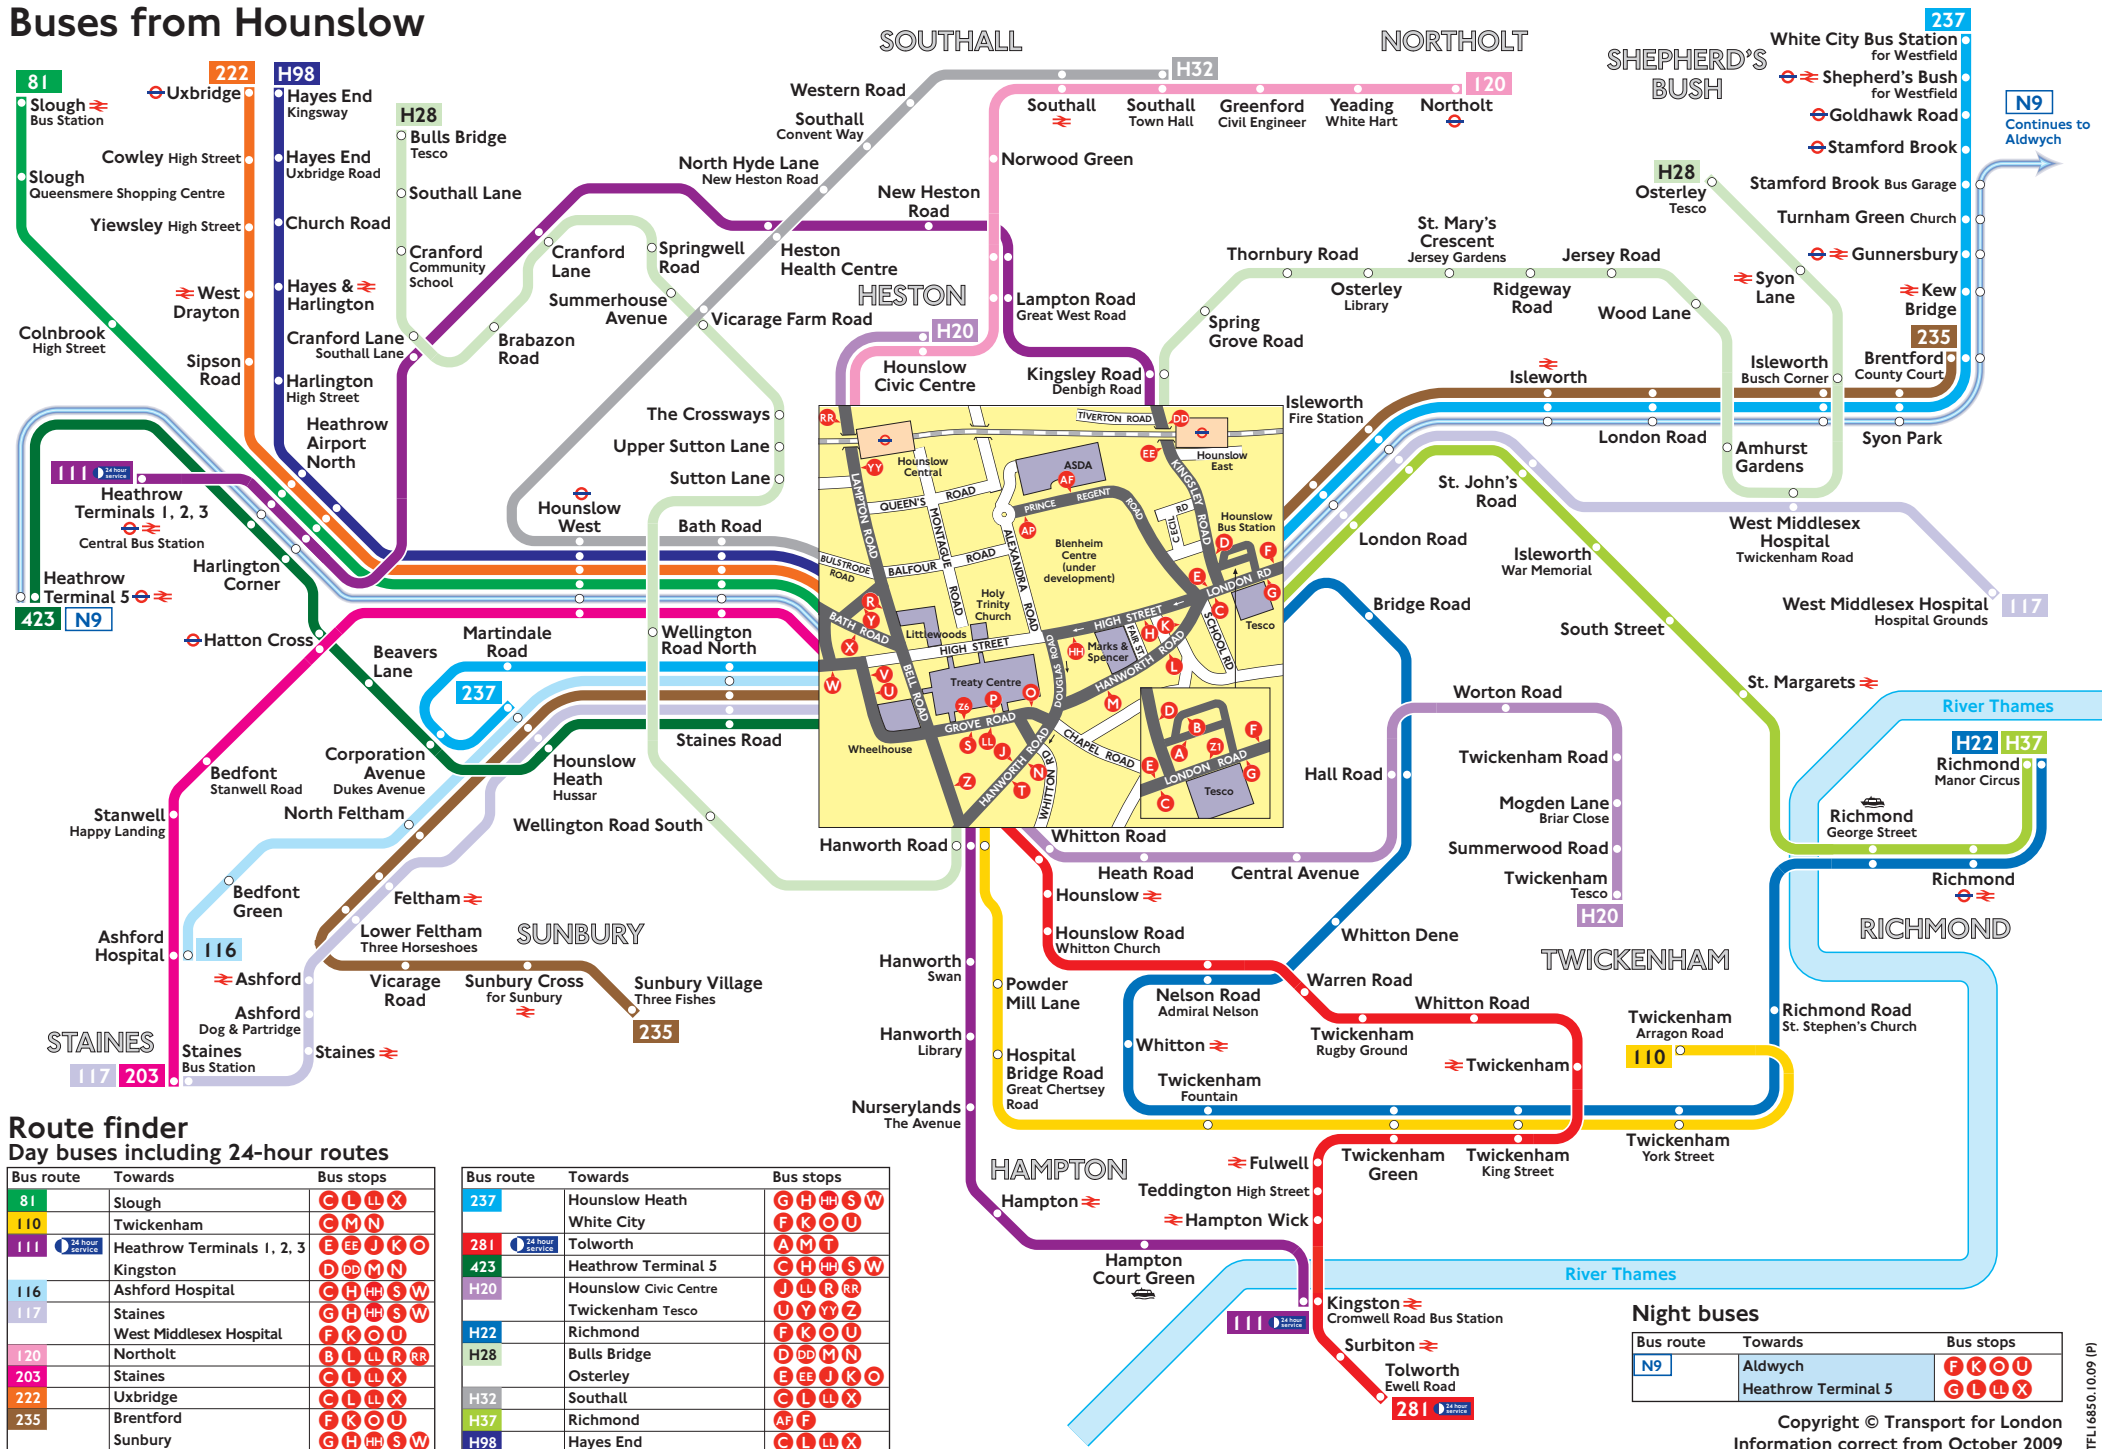

Buses from Hounslow

Route finder Day buses including 24-hour routes

Bus route	Towards	Bus stops
81	Slough	C L L X
110	Twickenham	C M N
111	Heathrow Terminals 1, 2, 3 Kingston	E E E J K O D D M N
116	Ashford Hospital	C H H S W
117	Staines West Middlesex Hospital	C H H S W F K O U
120	Northolt	B L L L R R R
203	Staines	C L L X
222	Uxbridge	C L L X
235	Brentford Sunbury	F K O U G H H S W

Bus route	Towards	Bus stops
237	Hounslow Heath White City	G H H S W F K O U
281	Tolworth	A M T
423	Heathrow Terminal 5	C H H S W
H20	Hounslow Civic Centre Twickenham Tesco	J L L R R R U Y V Z
H22	Richmond	F K O U
H28	Bulls Bridge Osterley	D D M N E E E J K O
H32	Southall	C L L X
H37	Richmond	A F F
H98	Hayes End	C L L X

Night buses

Bus route	Towards	Bus stops
N9	Aldwych Heathrow Terminal 5	F K O U G L L X