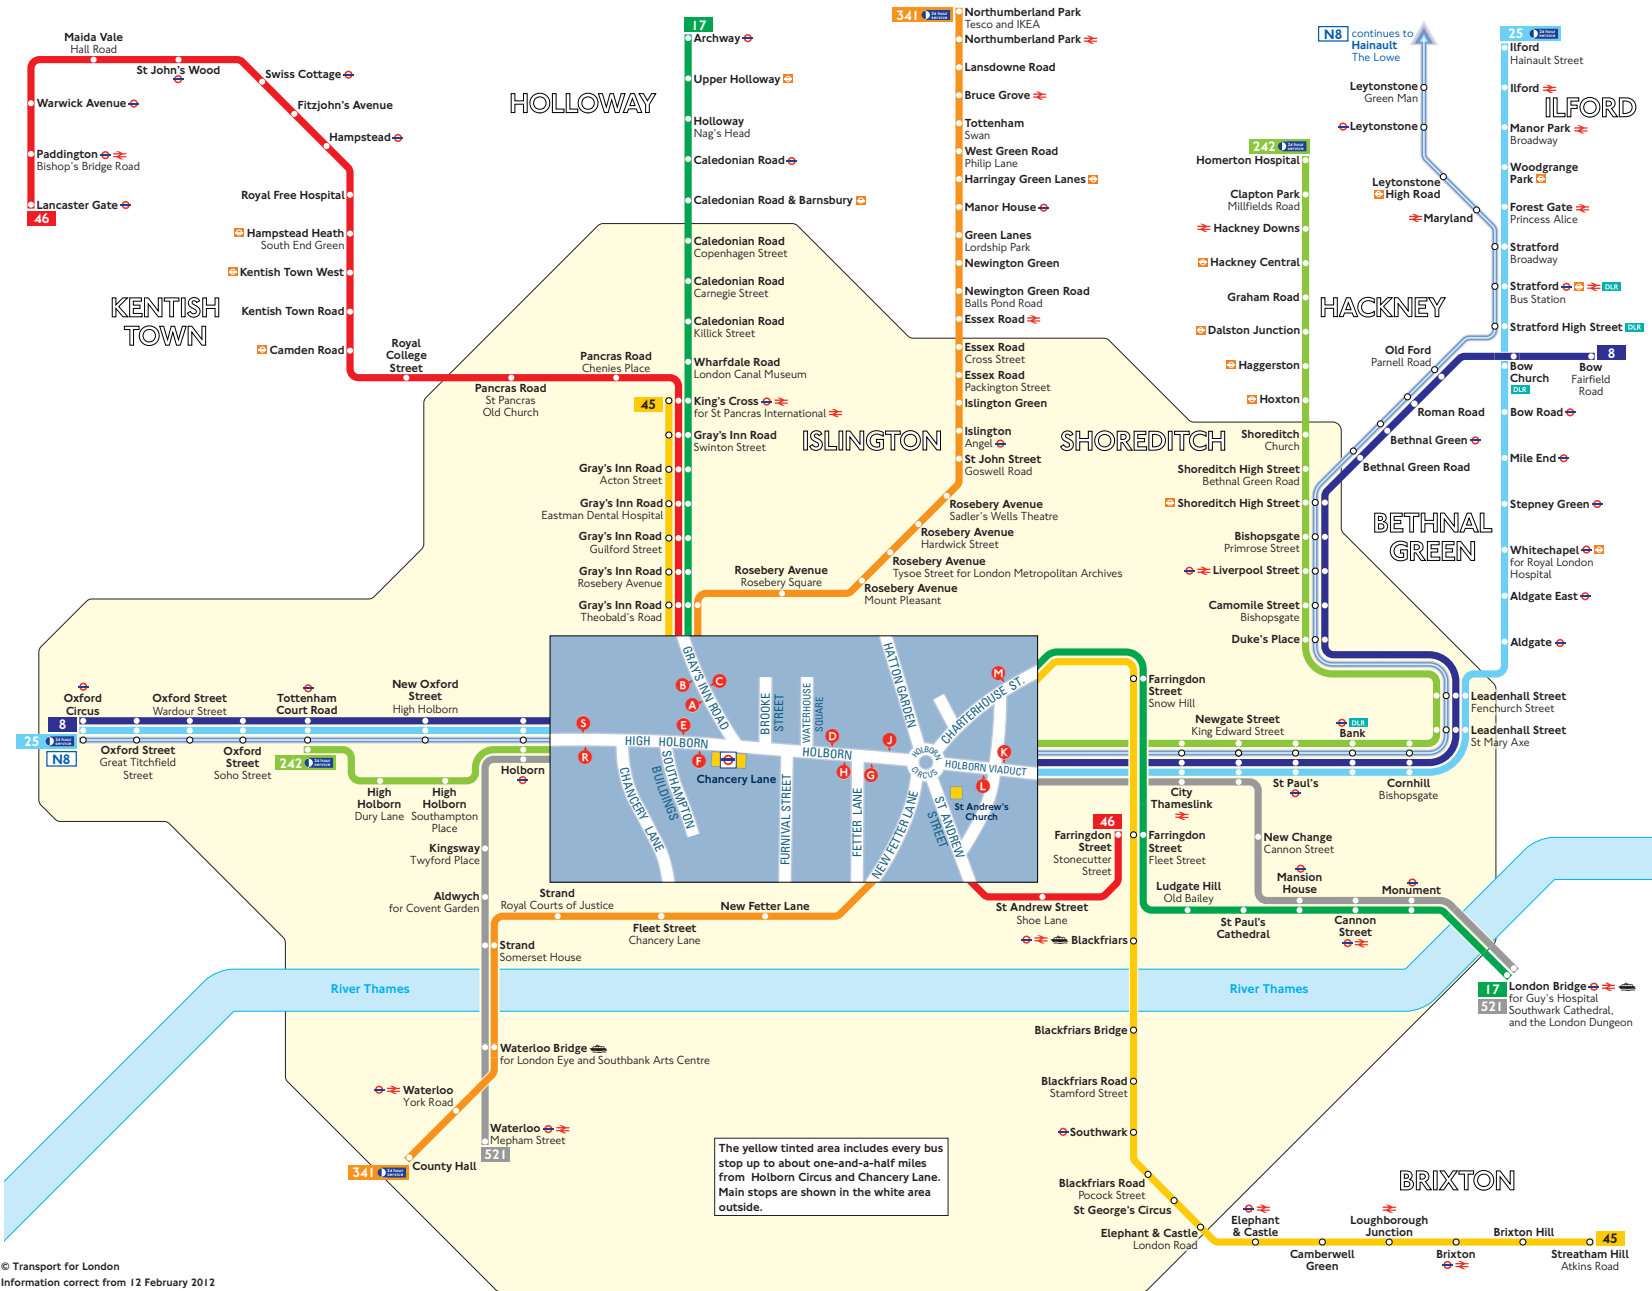

Buses from Holborn Circus and Chancery Lane

Key

- 8 Day buses in black
- N8 Night buses in blue
- ⊕ Connections with London Underground
- ⊕ Connections with London Overground
- ⊕ Connections with National Rail
- DLR Connections with Docklands Light Railway
- ⊕ Connections with river boats
- Mondays to Fridays only

Route finder

Day buses including 24-hour services

Bus route	Towards	Bus stops
8	Bow	D E K S
17	Oxford Circus	F G L R
	Archway	B H
25	Ilford	D E K S
	Oxford Circus	F G L R
45	Kings Cross	B H
	Streatham Hill	C J M
46	Farringdon Street	C J
	Lancaster Gate	B H
242	Homerton Hospital	D E K S
	Tottenham Court Road	F G L R
341	County Hall	C J
	Northumberland Park	A H
521	London Bridge	D E K S
	Waterloo	F G L R

Night buses

Bus route	Towards	Bus stops
N8	Hainault	D E K S
	Oxford Circus	F G L R