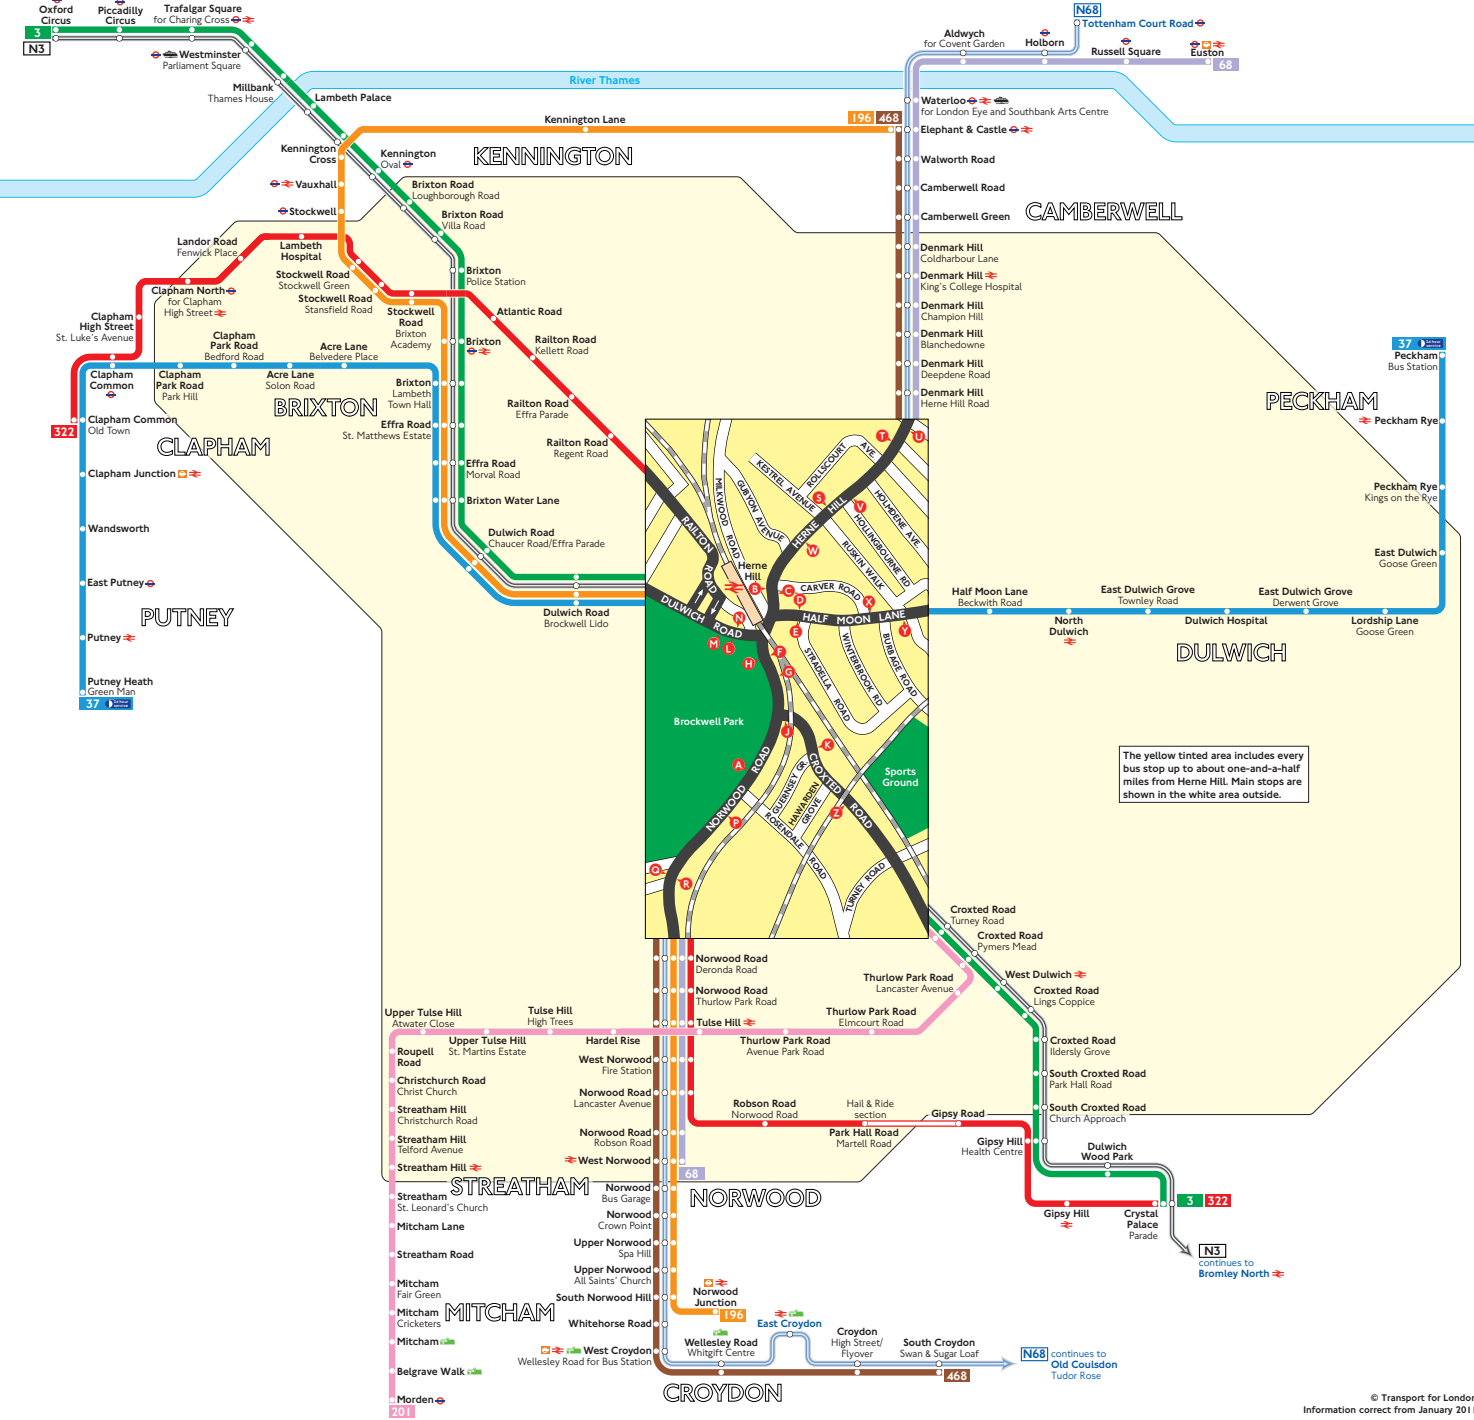

Buses from Herne Hill

Key

- 3 Day buses in black
- N3 Night buses in blue
- Connections with London Underground
- Connections with London Overground
- Connections with National Rail
- Connections with river boats
- Connections with Tramlink

Red discs show the bus stop you need for your chosen bus service. The disc appears on the top of the bus stop in the street (see map of town centre in centre of diagram).

Route finder

Day buses including 24-hour routes

Bus route	Towards	Bus stops
3	Crystal Palace	GKN
	Oxford Circus	HJMZ
37	Peckham	DNX
	Putney Heath	ELY
68	Euston	ABHGST
	West Norwood	CFPRUVW
196	Elephant & Castle	AHLQ
	Norwood Junction	FNPR
201	Morden	GKN
322	Clapham Common	AHLQ
	Crystal Palace	FNPR
468	Elephant & Castle	ABHGST
	South Croydon	CFPRUVW

Night buses

Bus route	Towards	Bus stops
N3	Bromley	GKN
	Oxford Circus	HJMZ
N68	Old Coulsdon	CFPRUVW
	Tottenham Court Road	ABHGST